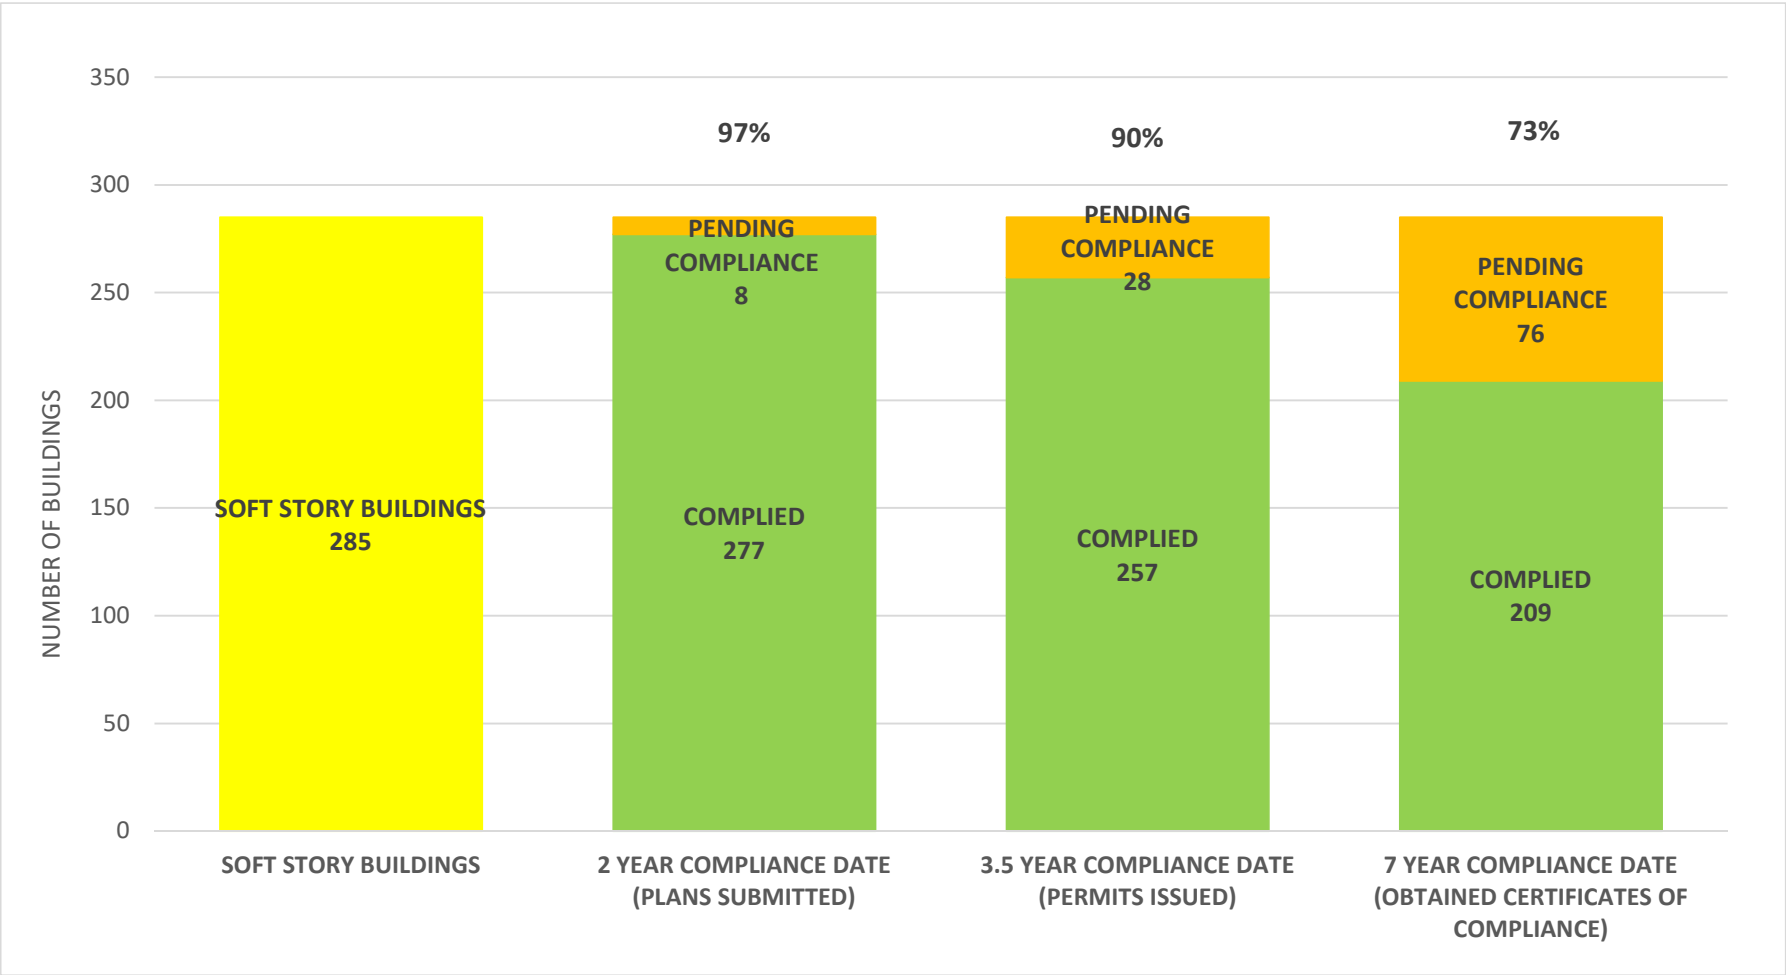

SOFT STORY RETROFIT PROGRAM STATUS FOR CD 12 AS OF December 1, 2023