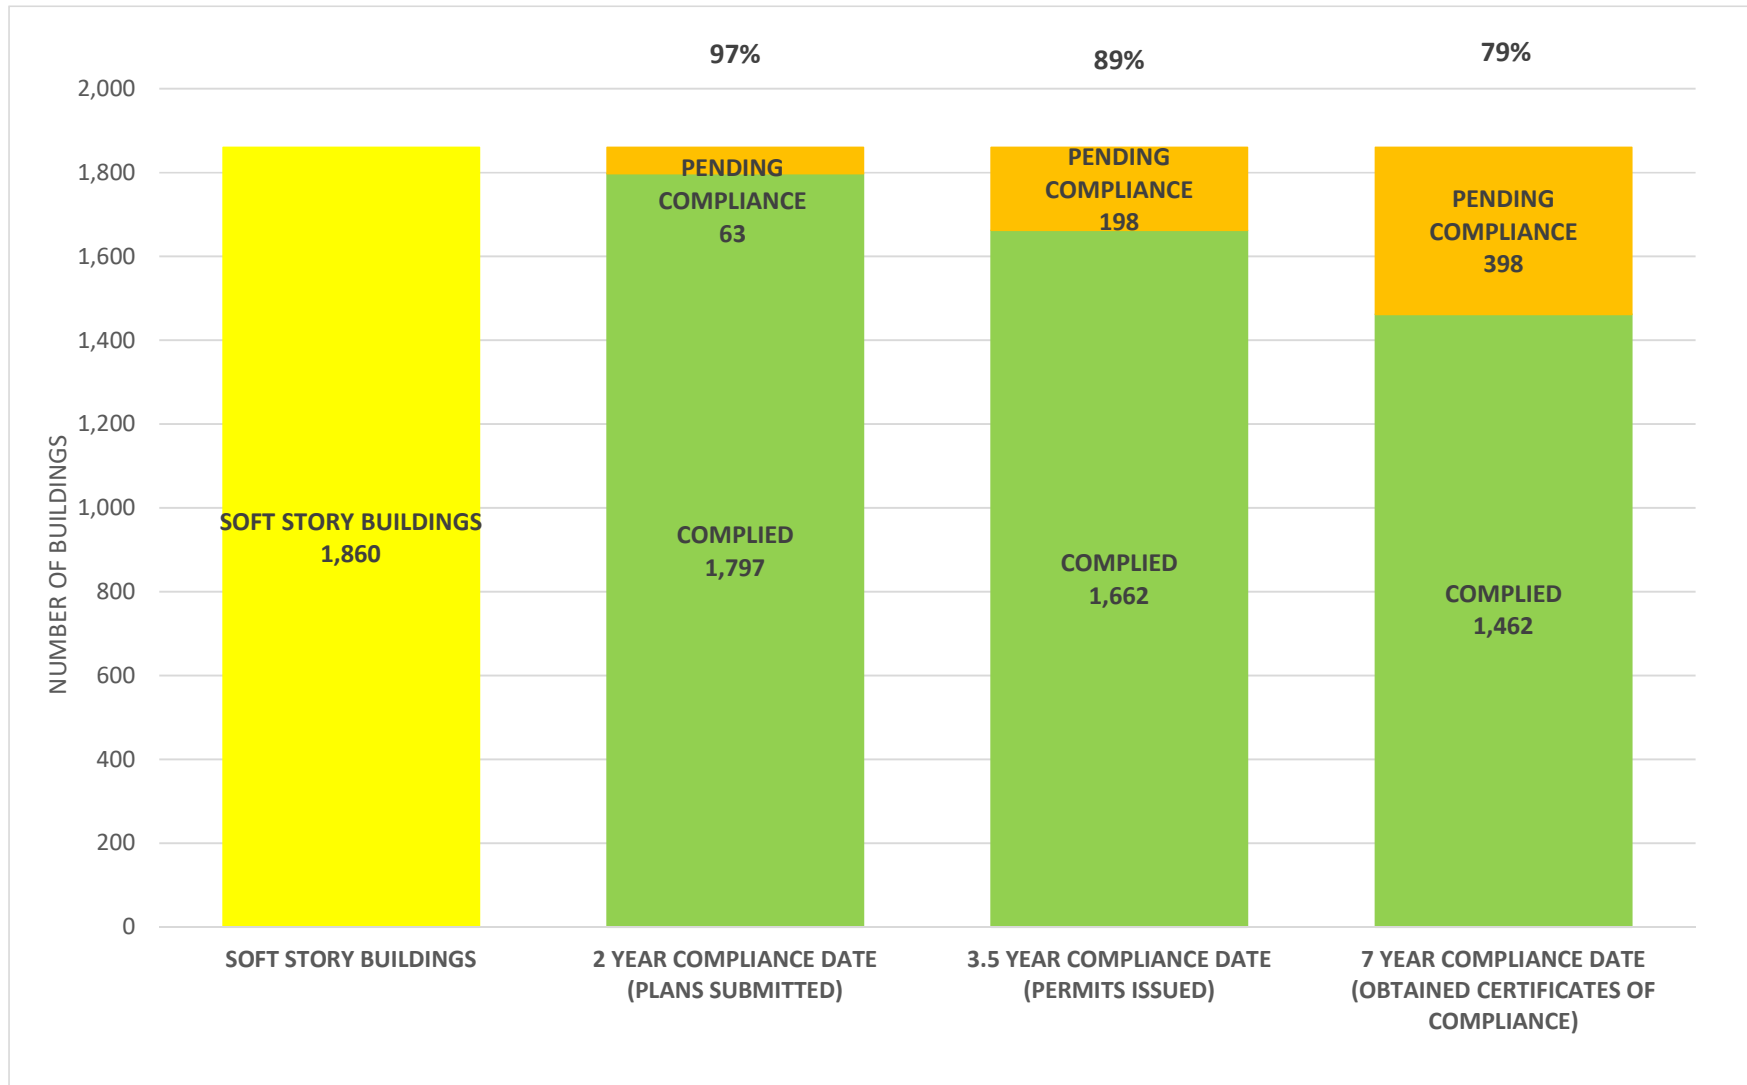

SOFT STORY RETROFIT PROGRAM STATUS AS OF **December 1, 2023**

SOFT STORY RETROFIT PROGRAM STATUS FOR CD 1 AS OF December 1, 2023

SOFT STORY RETROFIT PROGRAM STATUS FOR CD 2 AS OF December 1, 2023

SOFT STORY RETROFIT PROGRAM STATUS FOR CD 3 AS OF December 1, 2023

SOFT STORY RETROFIT PROGRAM STATUS FOR CD 4 AS OF December 1, 2023

SOFT STORY RETROFIT PROGRAM STATUS FOR CD 5 AS OF December 1, 2023

SOFT STORY RETROFIT PROGRAM STATUS FOR CD 6 AS OF December 1, 2023

SOFT STORY RETROFIT PROGRAM STATUS FOR CD 7 AS OF December 1, 2023