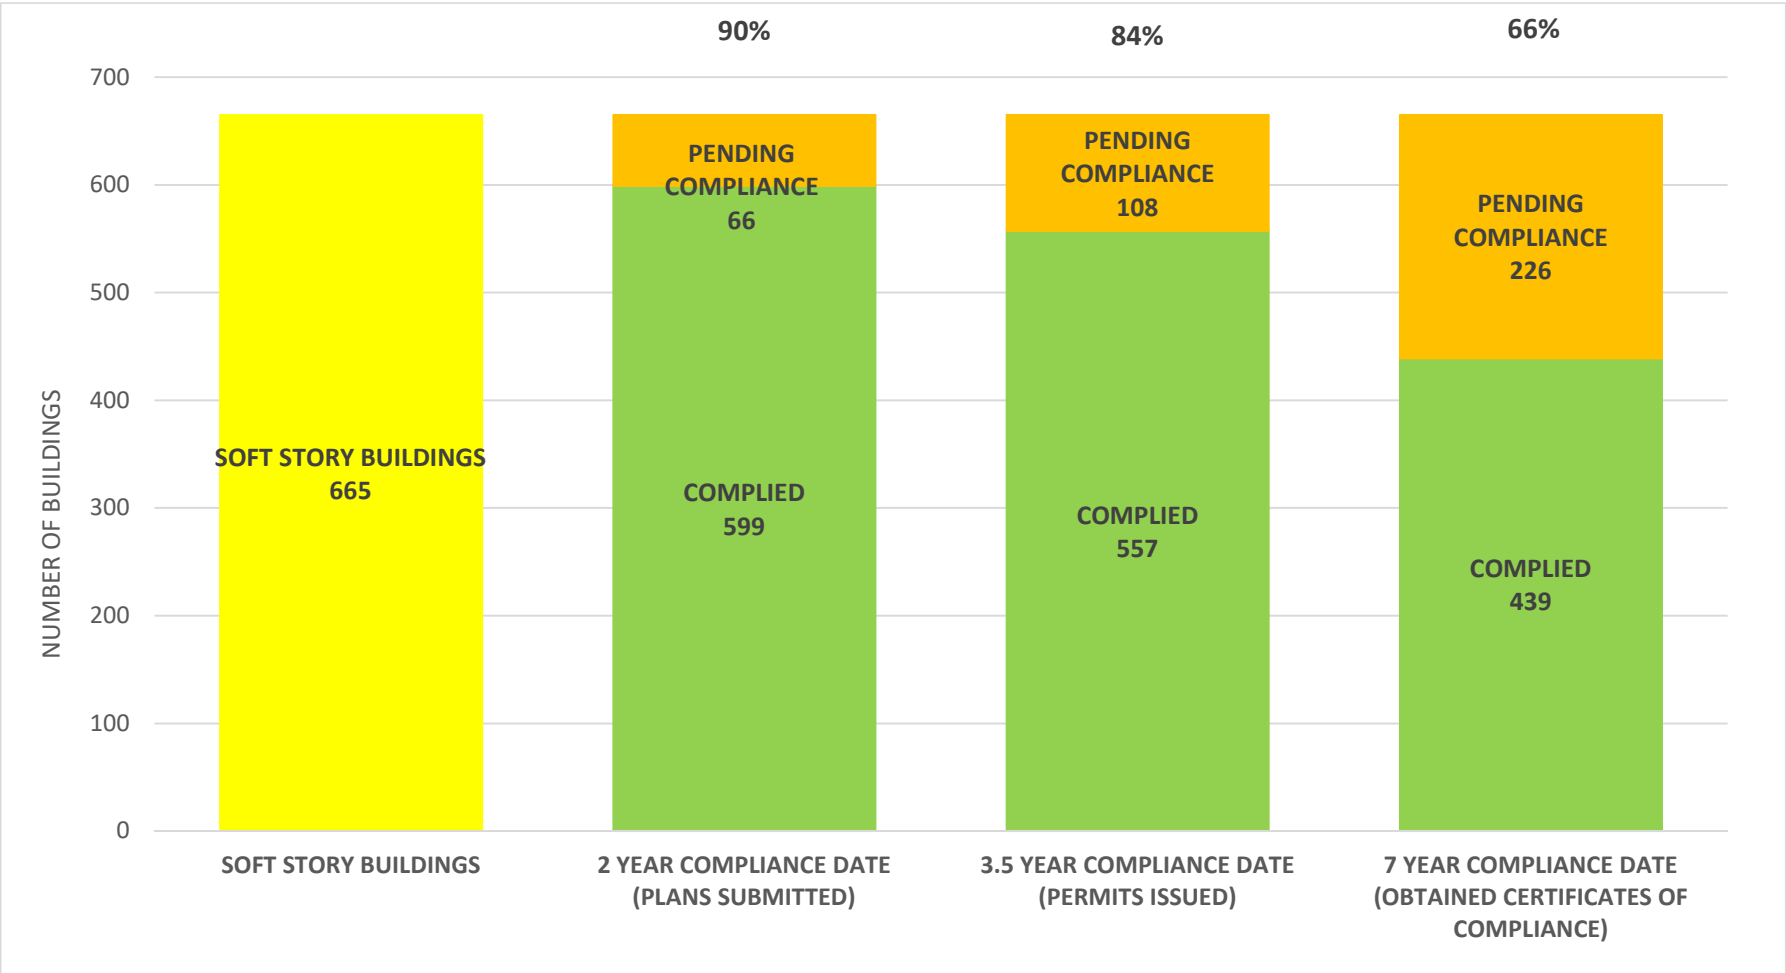

SOFT STORY RETROFIT PROGRAM STATUS AS OF **December 1, 2023**

SOFT STORY RETROFIT PROGRAM STATUS FOR CD 1 AS OF December 1, 2023

SOFT STORY RETROFIT PROGRAM STATUS FOR CD 2 AS OF December 1, 2023

SOFT STORY RETROFIT PROGRAM STATUS FOR CD 3 AS OF December 1, 2023