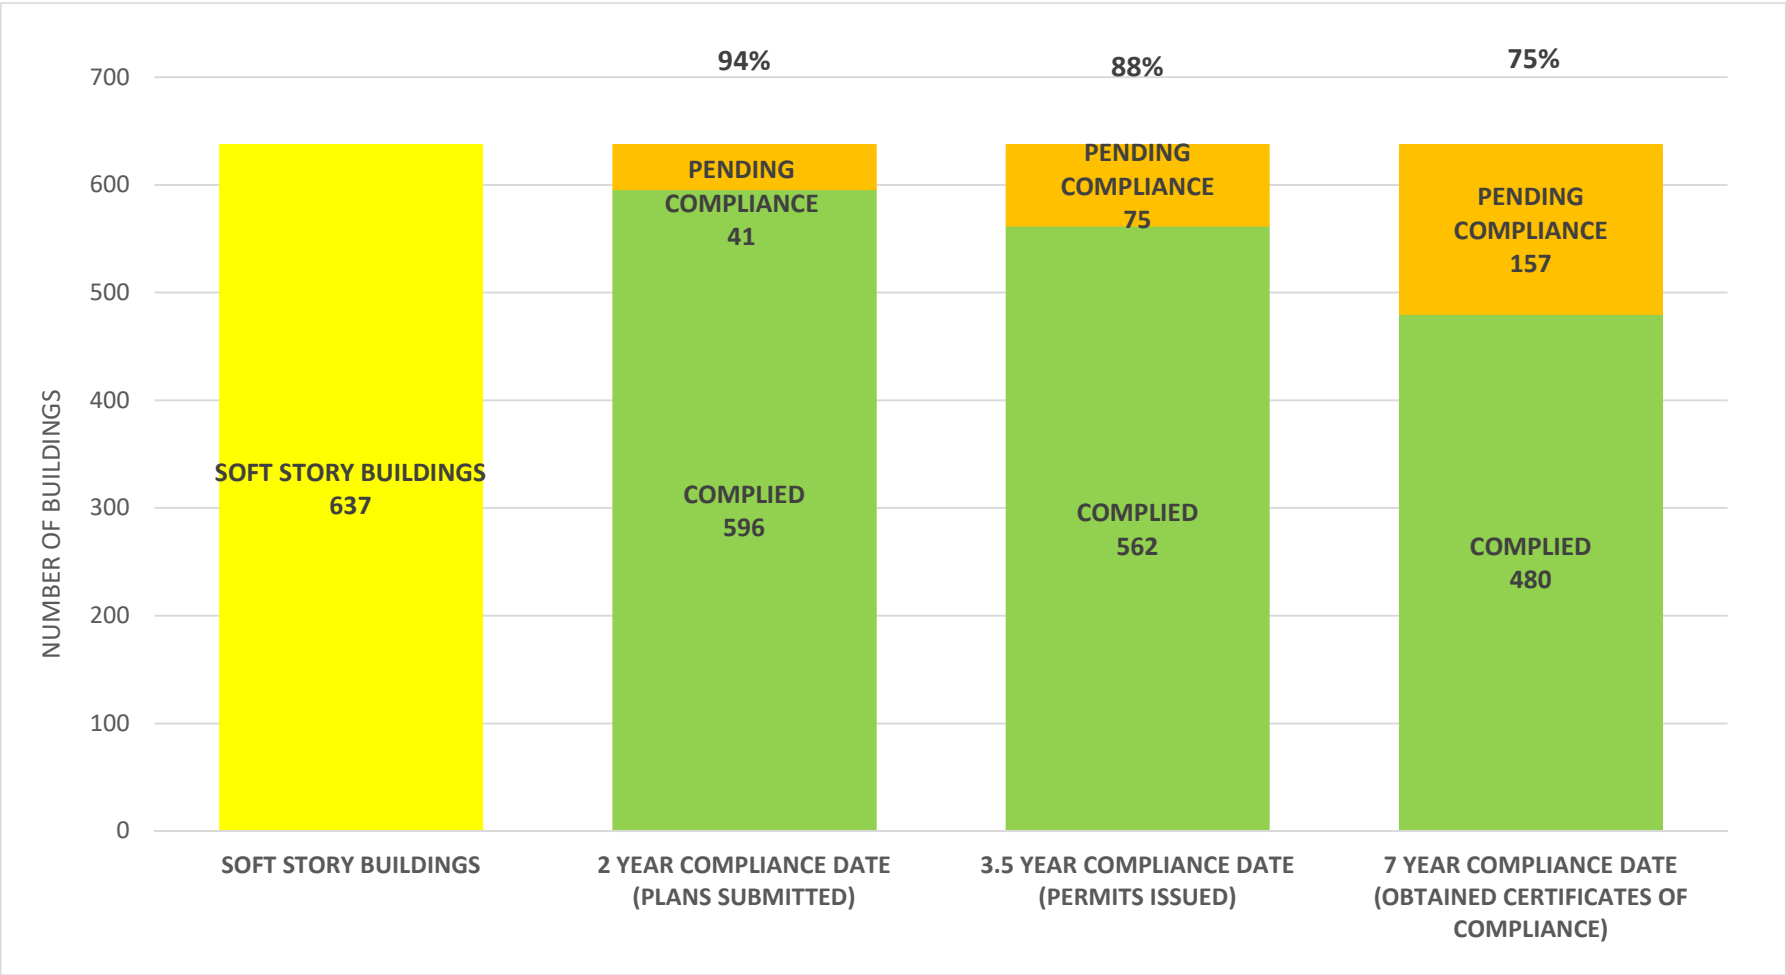

SOFT STORY RETROFIT PROGRAM STATUS FOR CD 6 AS OF December 1, 2023