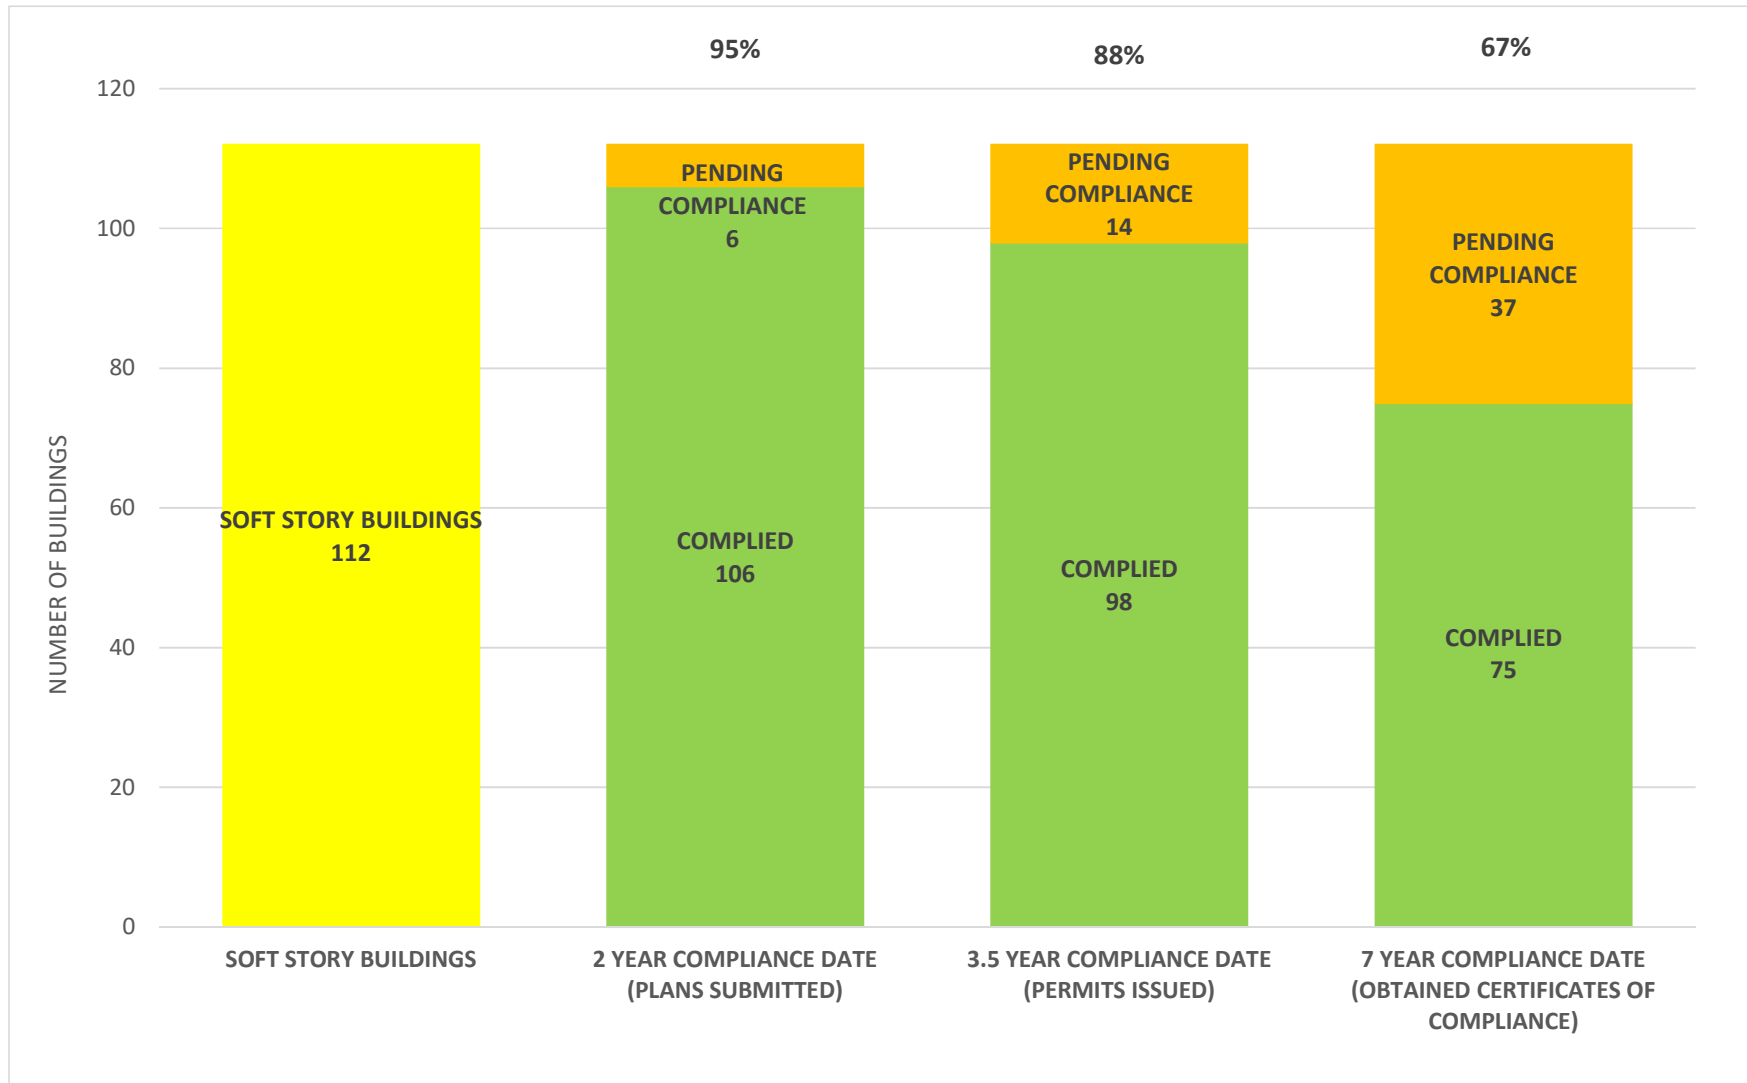

SOFT STORY RETROFIT PROGRAM STATUS FOR CD 9 AS OF December 1, 2023