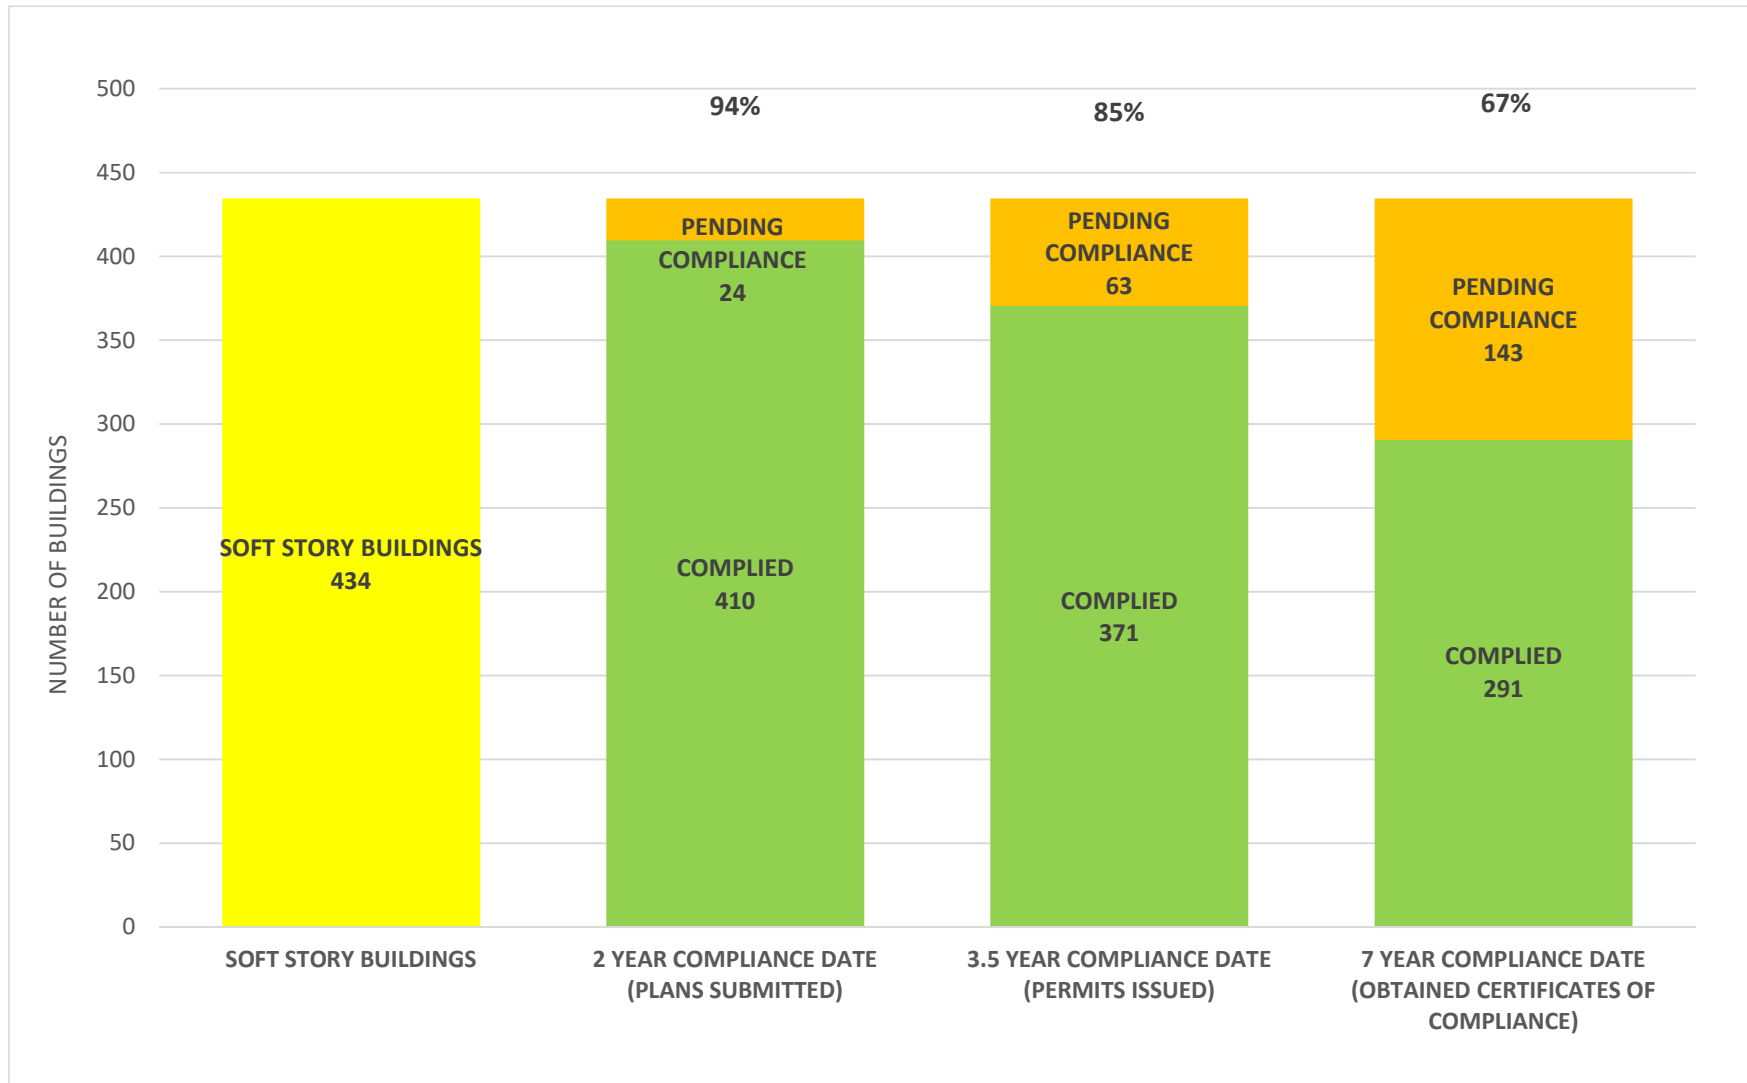

SOFT STORY RETROFIT PROGRAM STATUS FOR CD 8 AS OF December 1, 2023