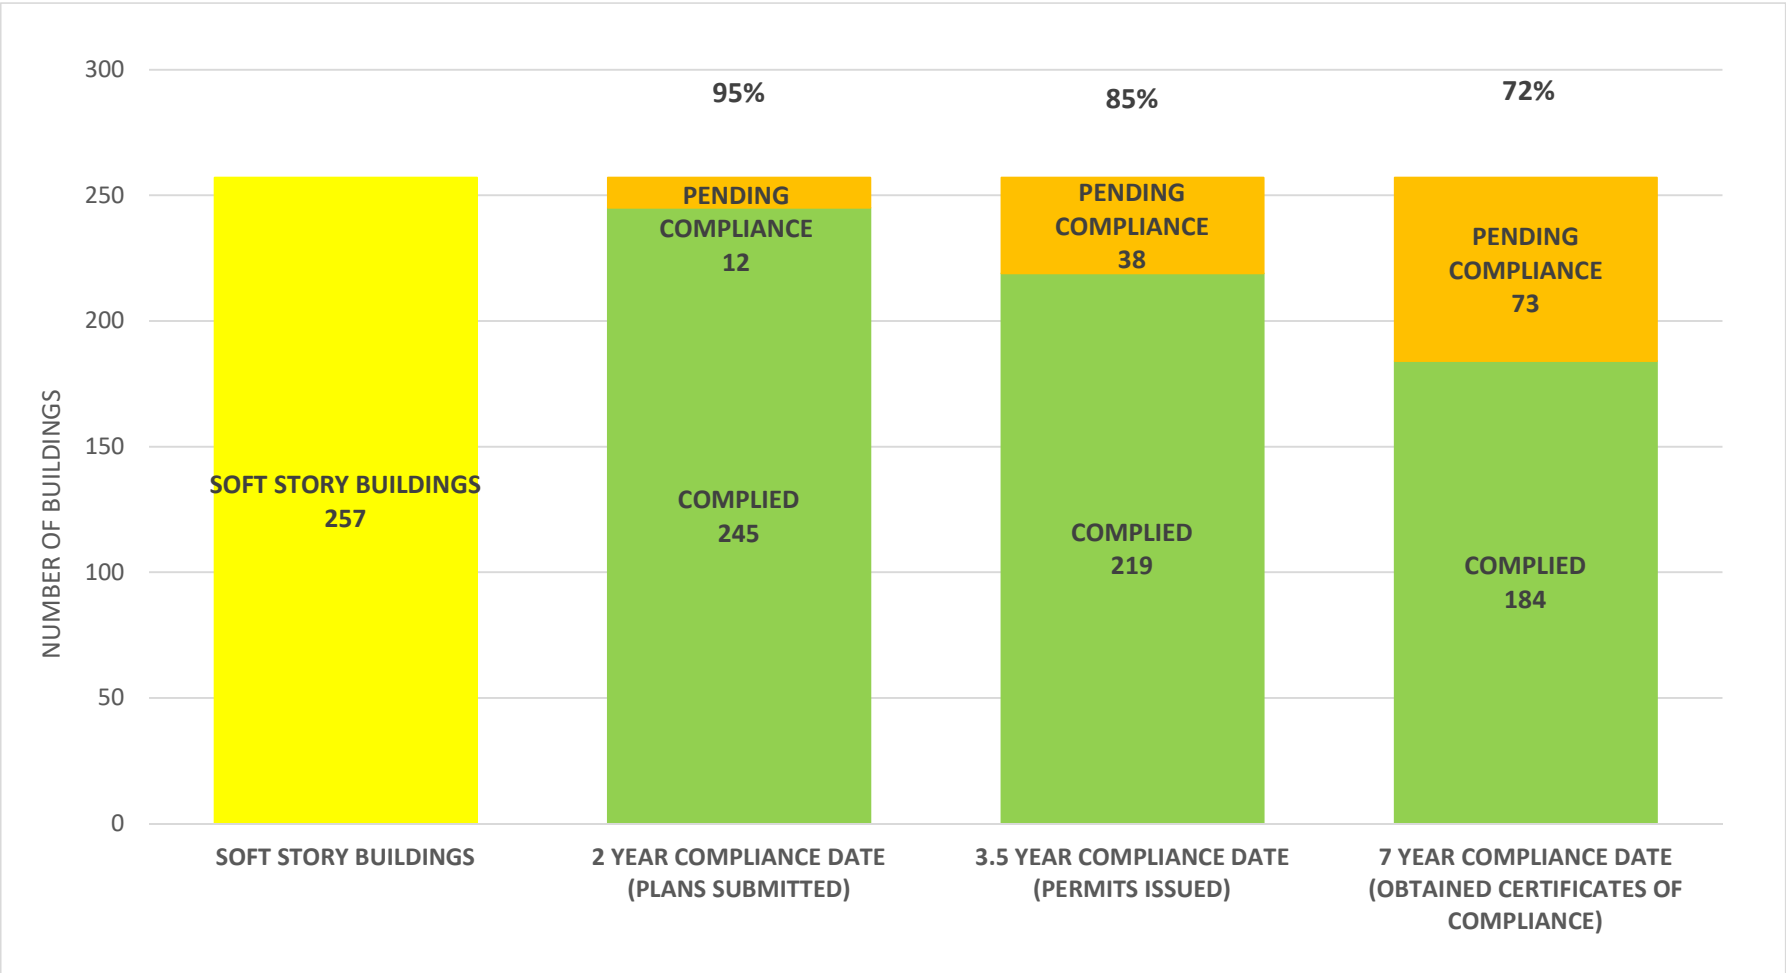

SOFT STORY RETROFIT PROGRAM STATUS FOR CD 14 AS OF December 1, 2023