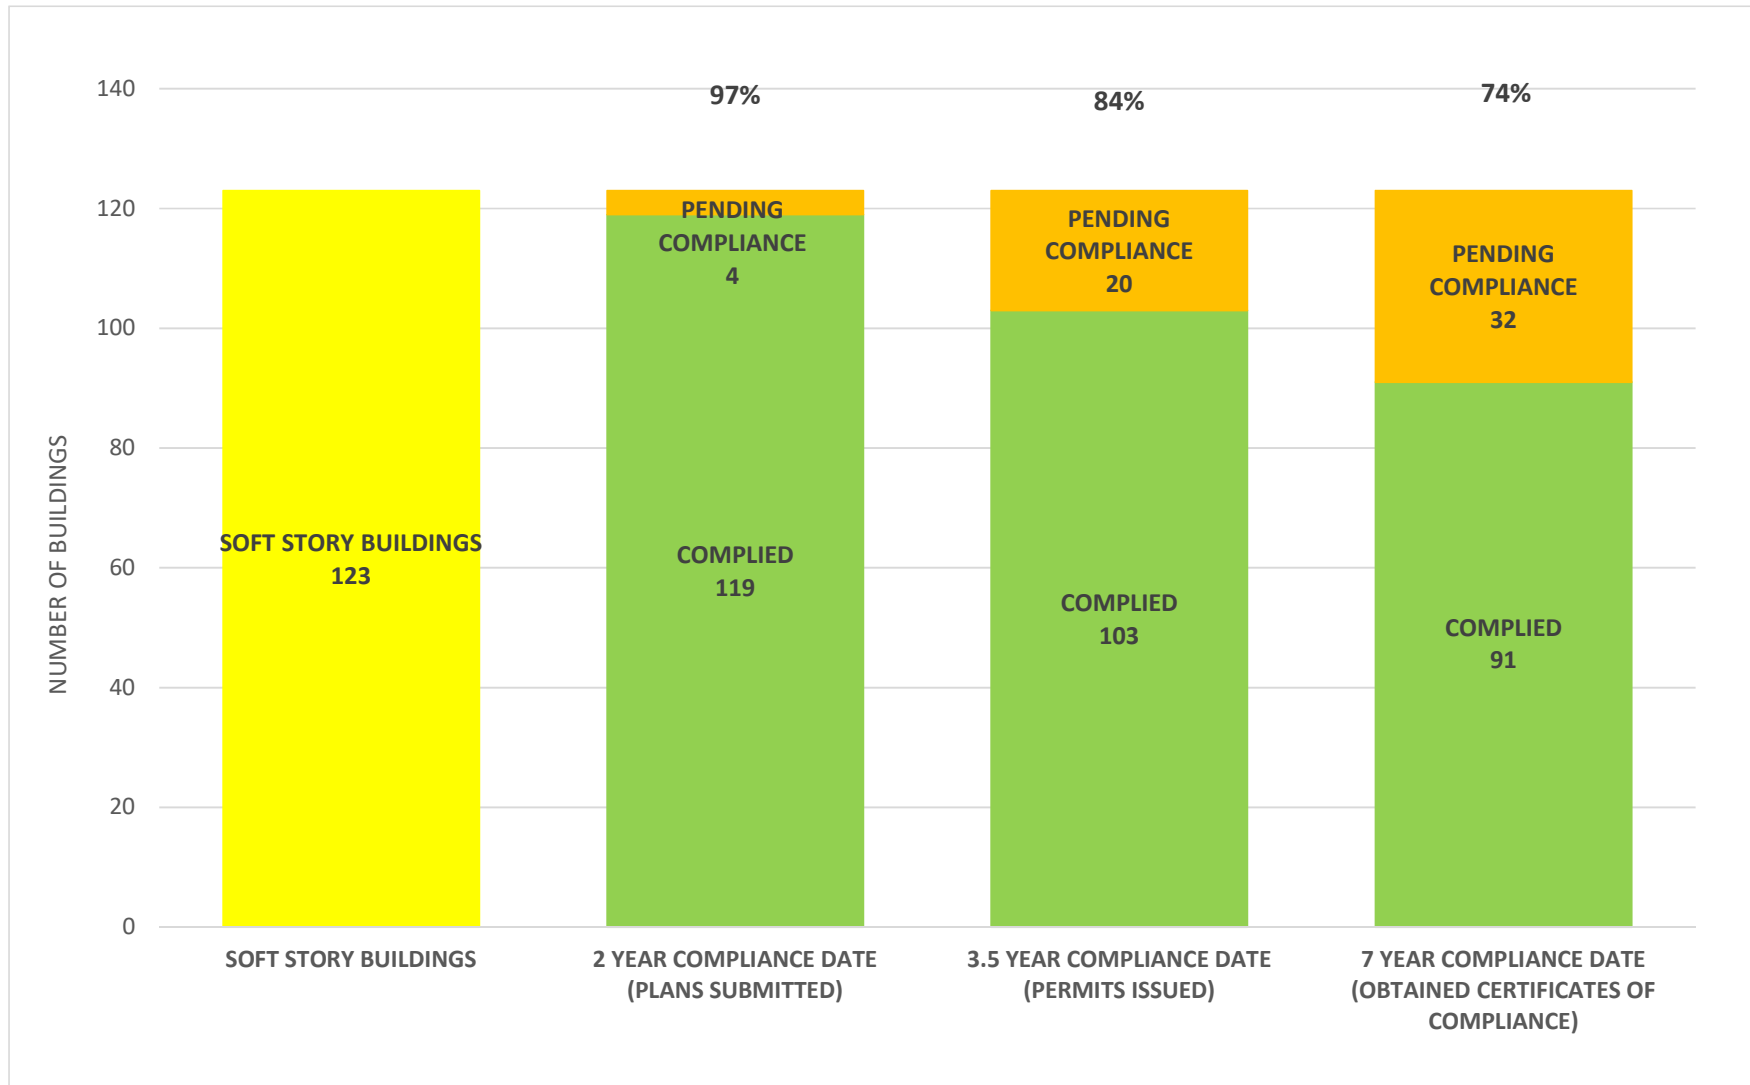

SOFT STORY RETROFIT PROGRAM STATUS FOR CD 4 AS OF December 1, 2023

SOFT STORY RETROFIT PROGRAM STATUS FOR CD 5 AS OF December 1, 2023

SOFT STORY RETROFIT PROGRAM STATUS FOR CD 6 AS OF December 1, 2023

SOFT STORY RETROFIT PROGRAM STATUS FOR CD 7 AS OF December 1, 2023