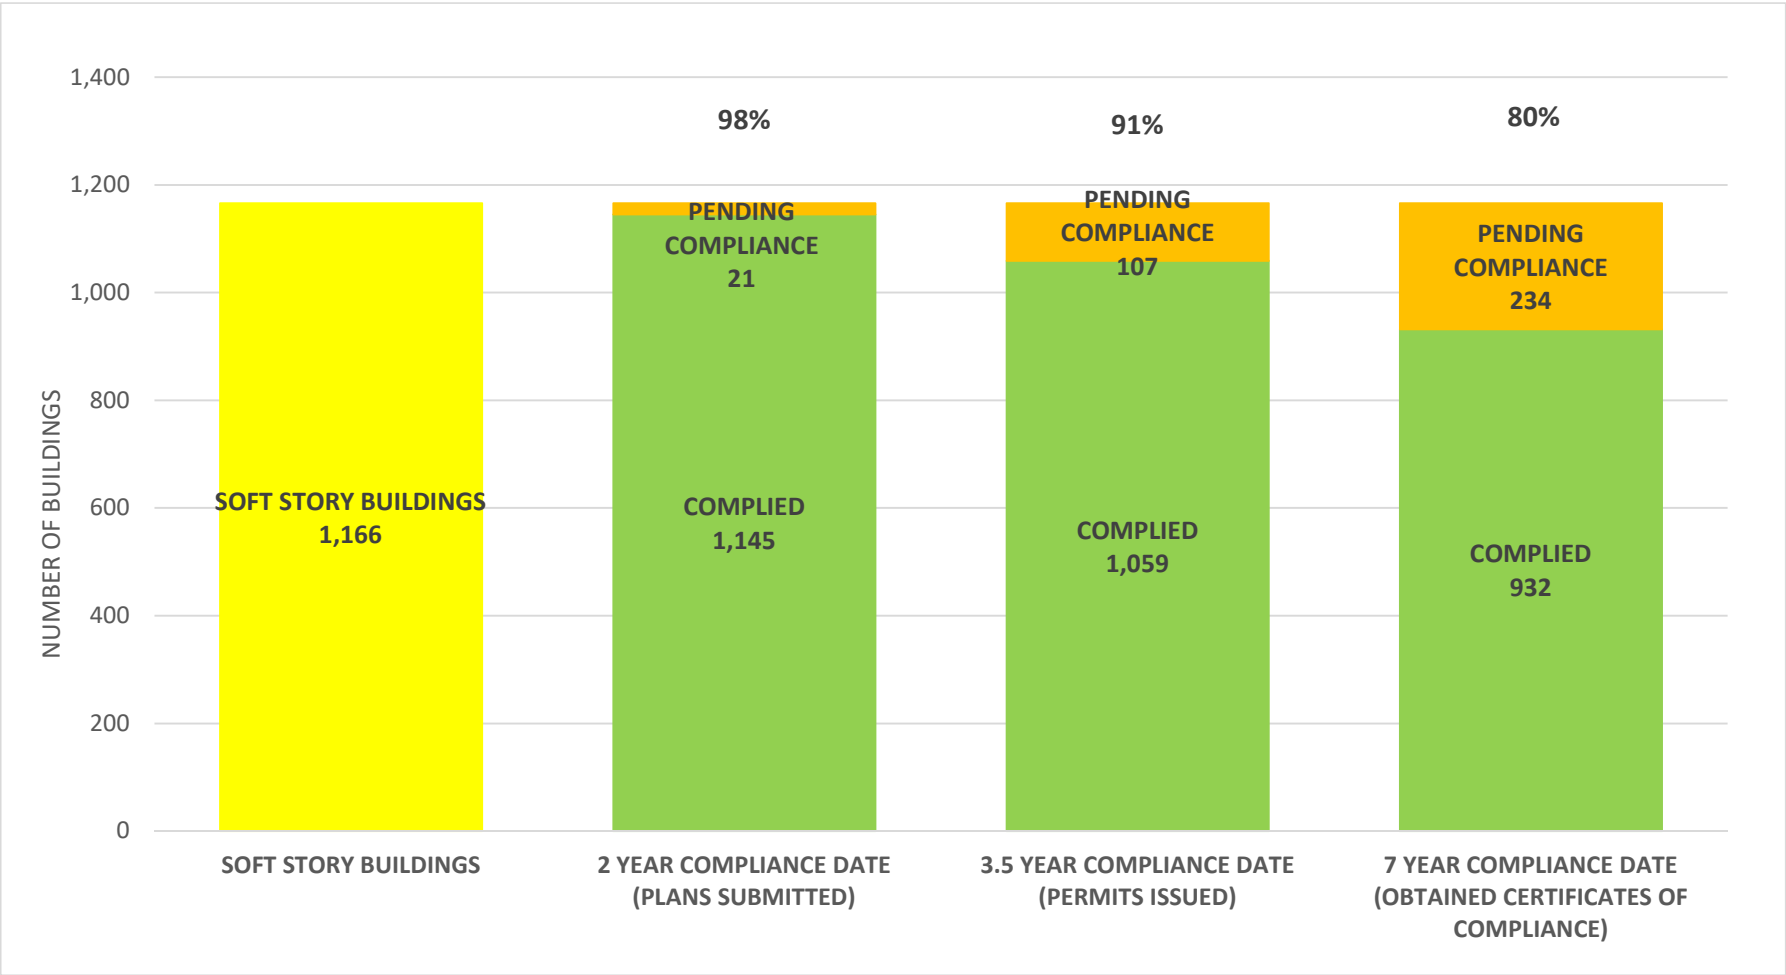

SOFT STORY RETROFIT PROGRAM STATUS FOR CD 13 AS OF December 1, 2023