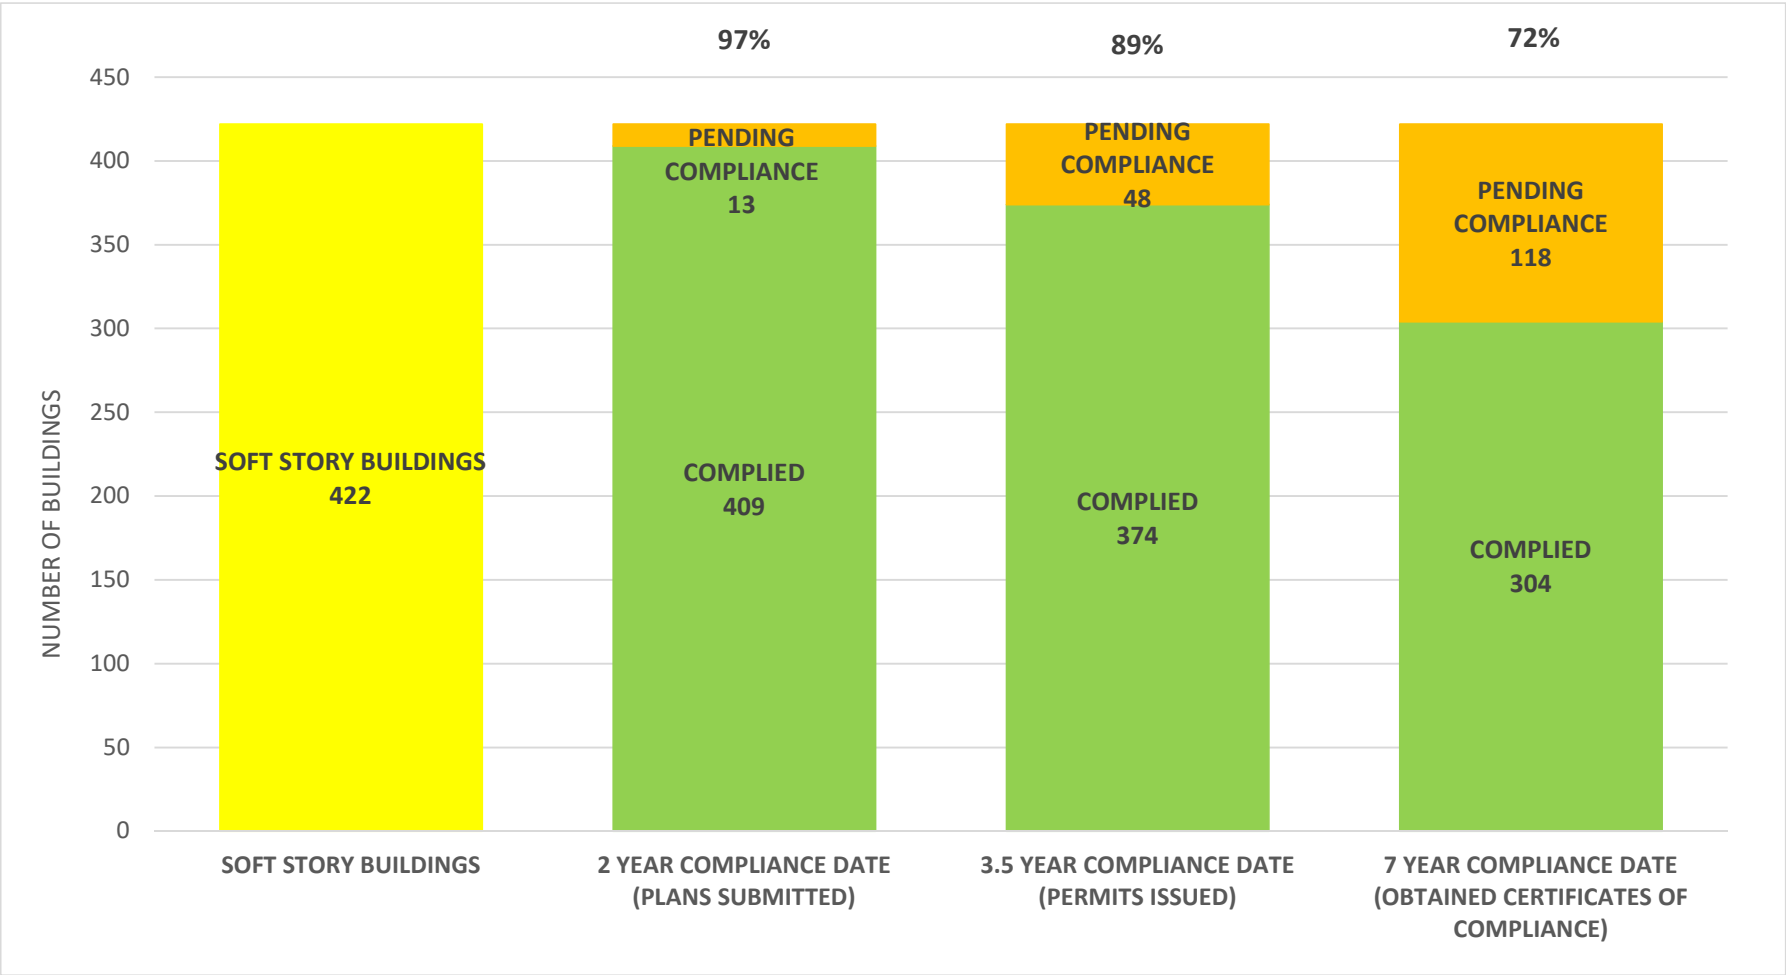

SOFT STORY RETROFIT PROGRAM STATUS AS OF **December 1, 2023**

SOFT STORY RETROFIT PROGRAM STATUS FOR CD 1 AS OF December 1, 2023

SOFT STORY RETROFIT PROGRAM STATUS FOR CD 2 AS OF December 1, 2023

SOFT STORY RETROFIT PROGRAM STATUS FOR CD 3 AS OF December 1, 2023