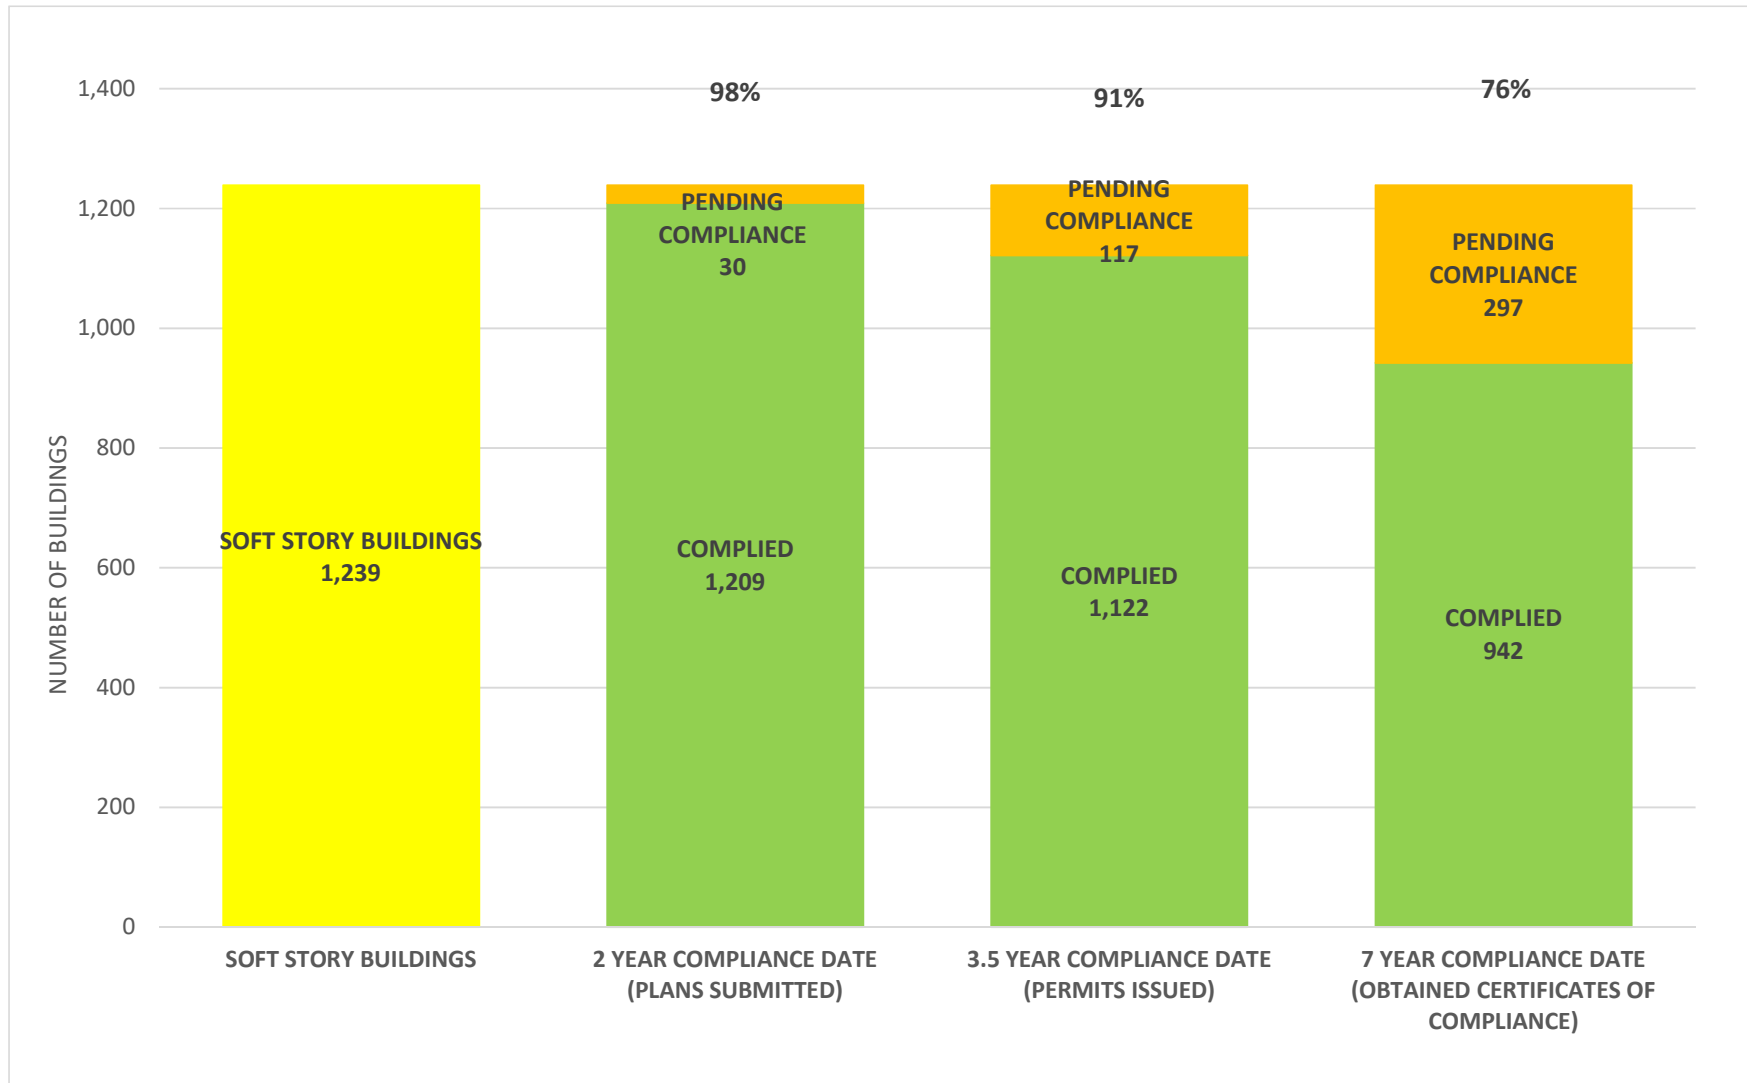

SOFT STORY RETROFIT PROGRAM STATUS FOR CD 10 AS OF December 1, 2023