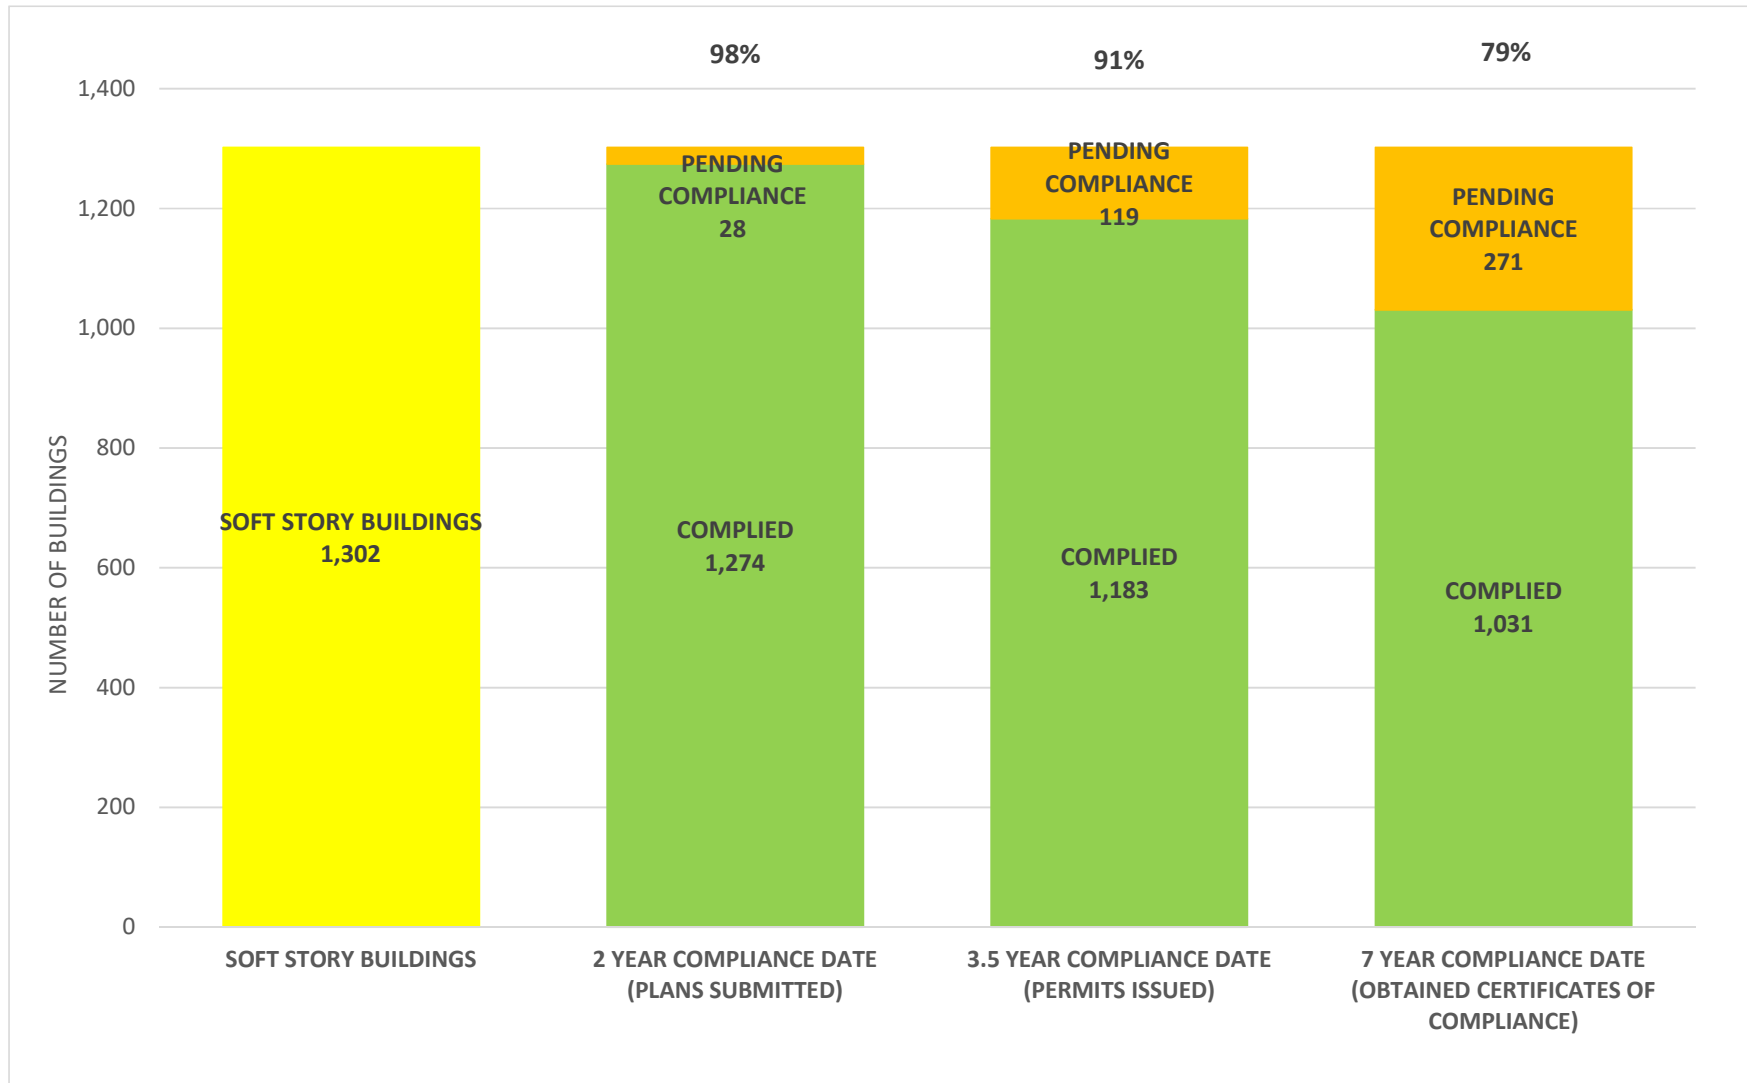

SOFT STORY RETROFIT PROGRAM STATUS FOR CD 4 AS OF December 1, 2023