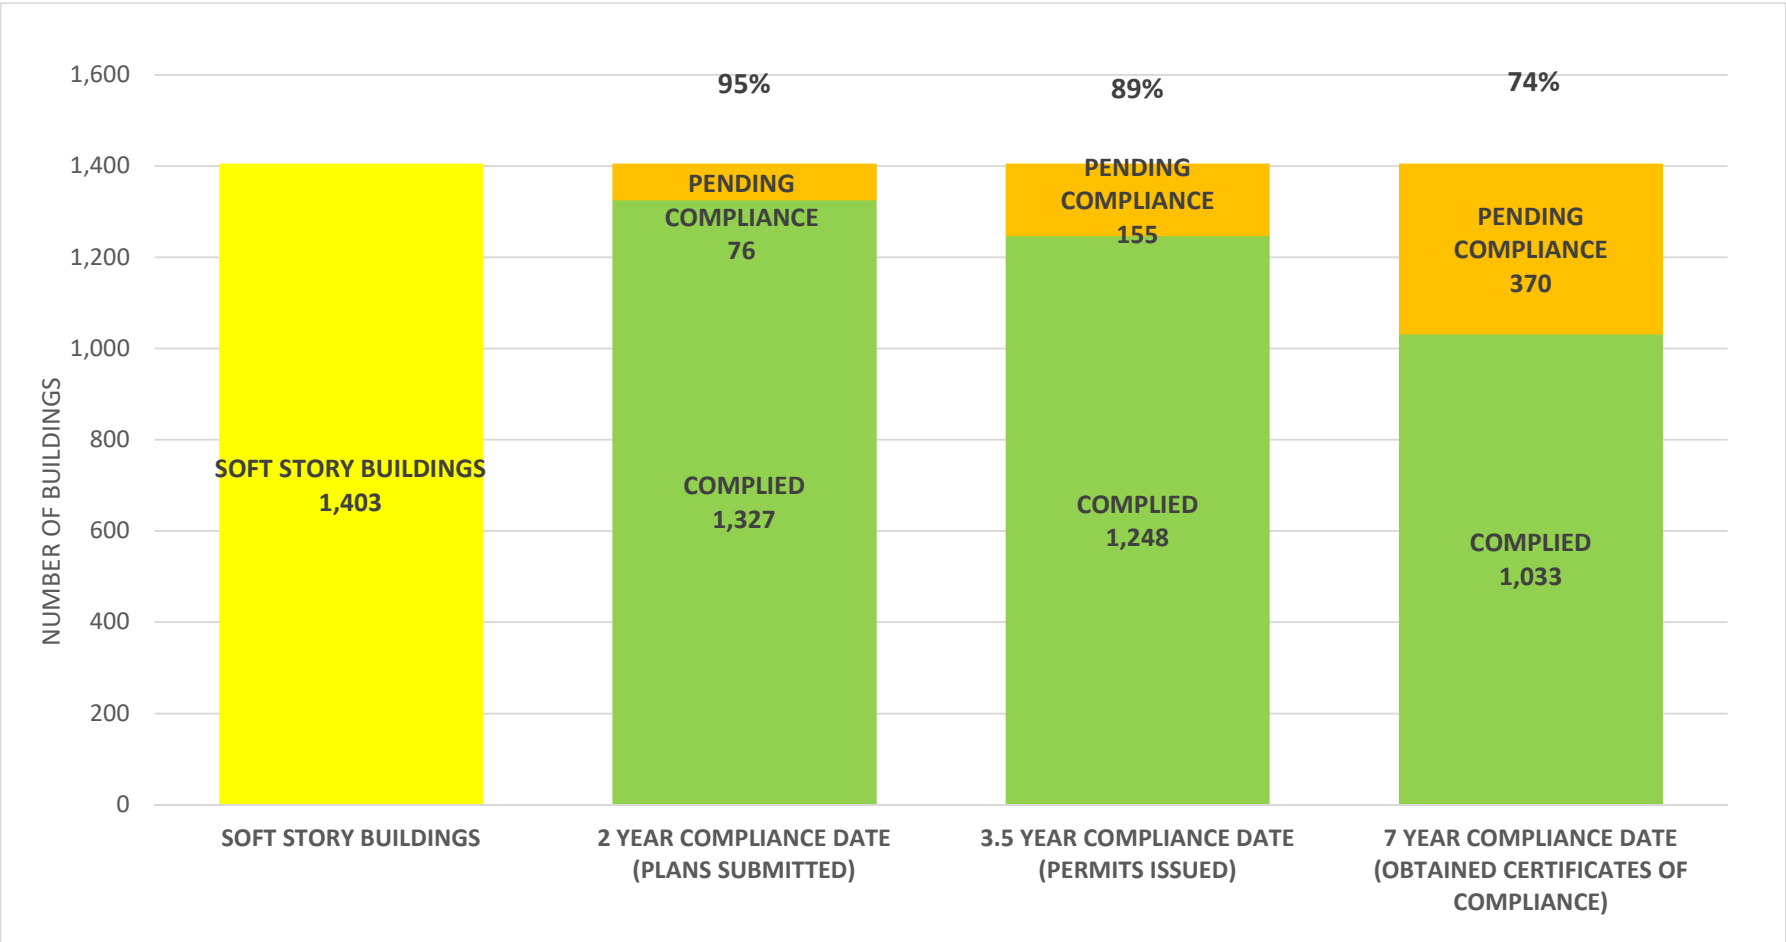

SOFT STORY RETROFIT PROGRAM STATUS AS OF **December 1, 2023**

SOFT STORY RETROFIT PROGRAM STATUS FOR CD 1 AS OF December 1, 2023

SOFT STORY RETROFIT PROGRAM STATUS FOR CD 2 AS OF December 1, 2023

SOFT STORY RETROFIT PROGRAM STATUS FOR CD 3 AS OF December 1, 2023