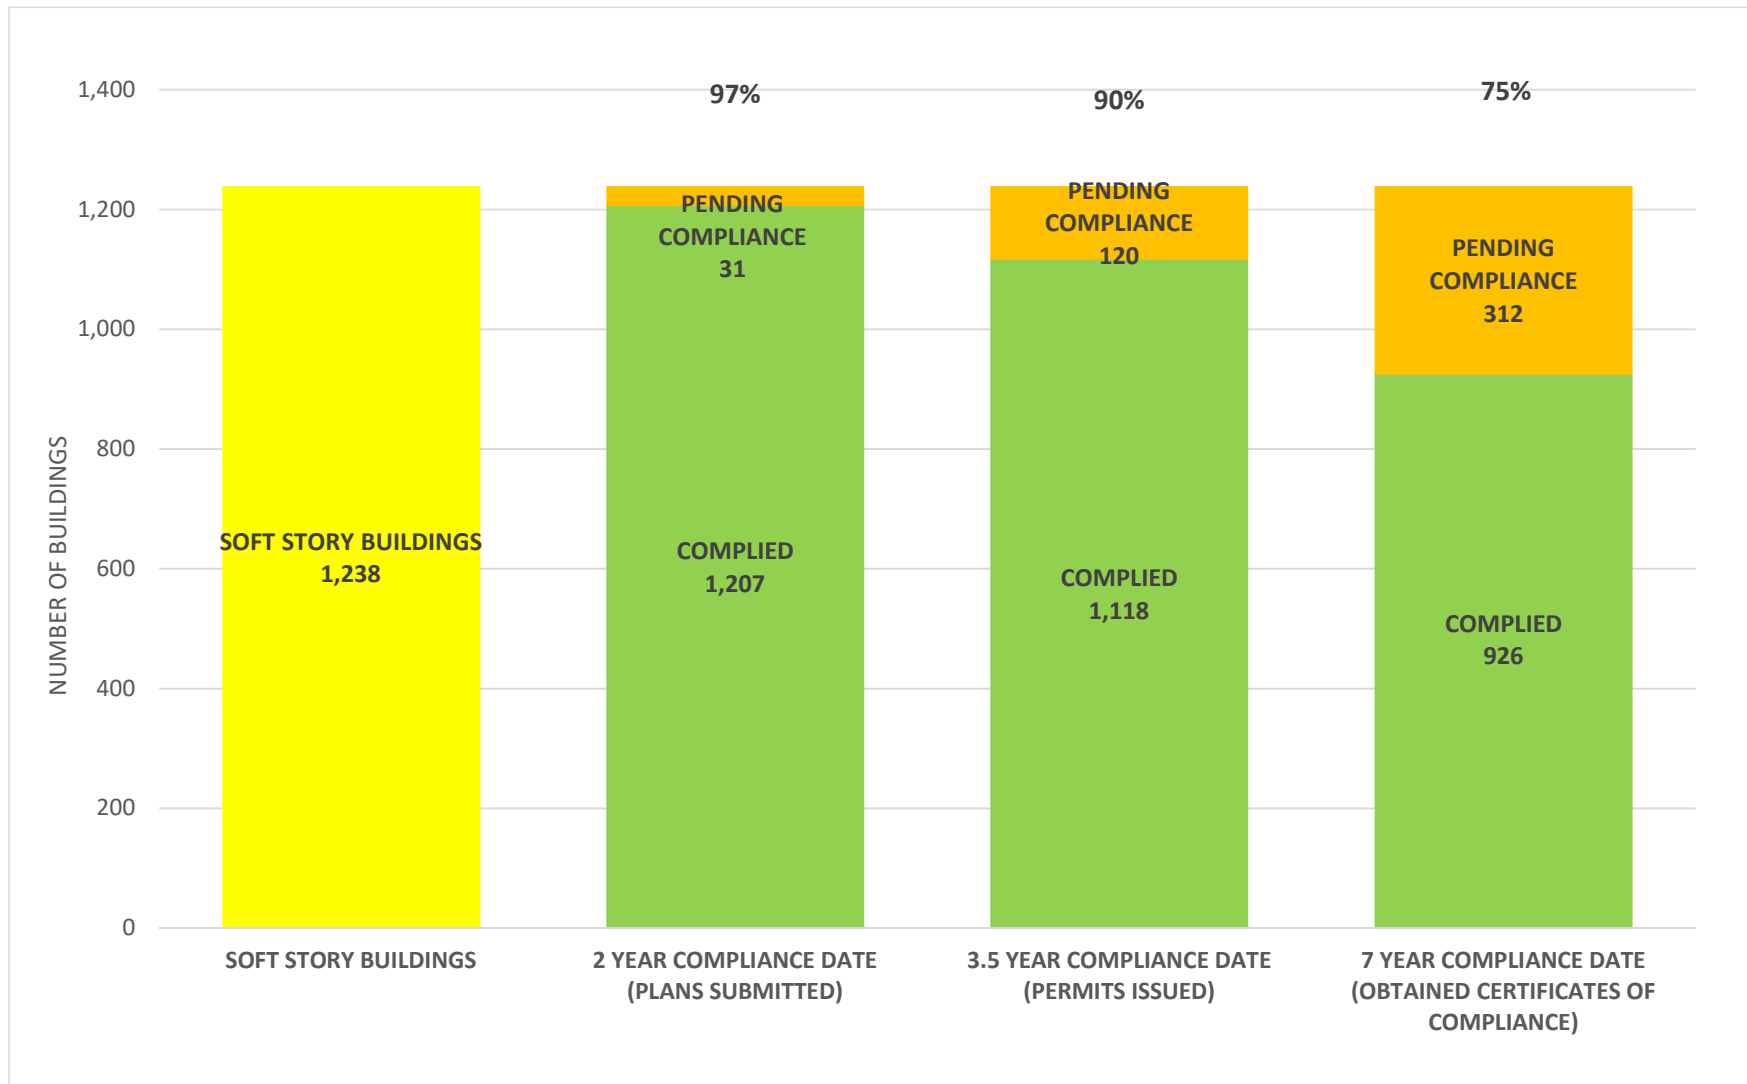

SOFT STORY RETROFIT PROGRAM STATUS FOR CD 10 AS OF September 1, 2023