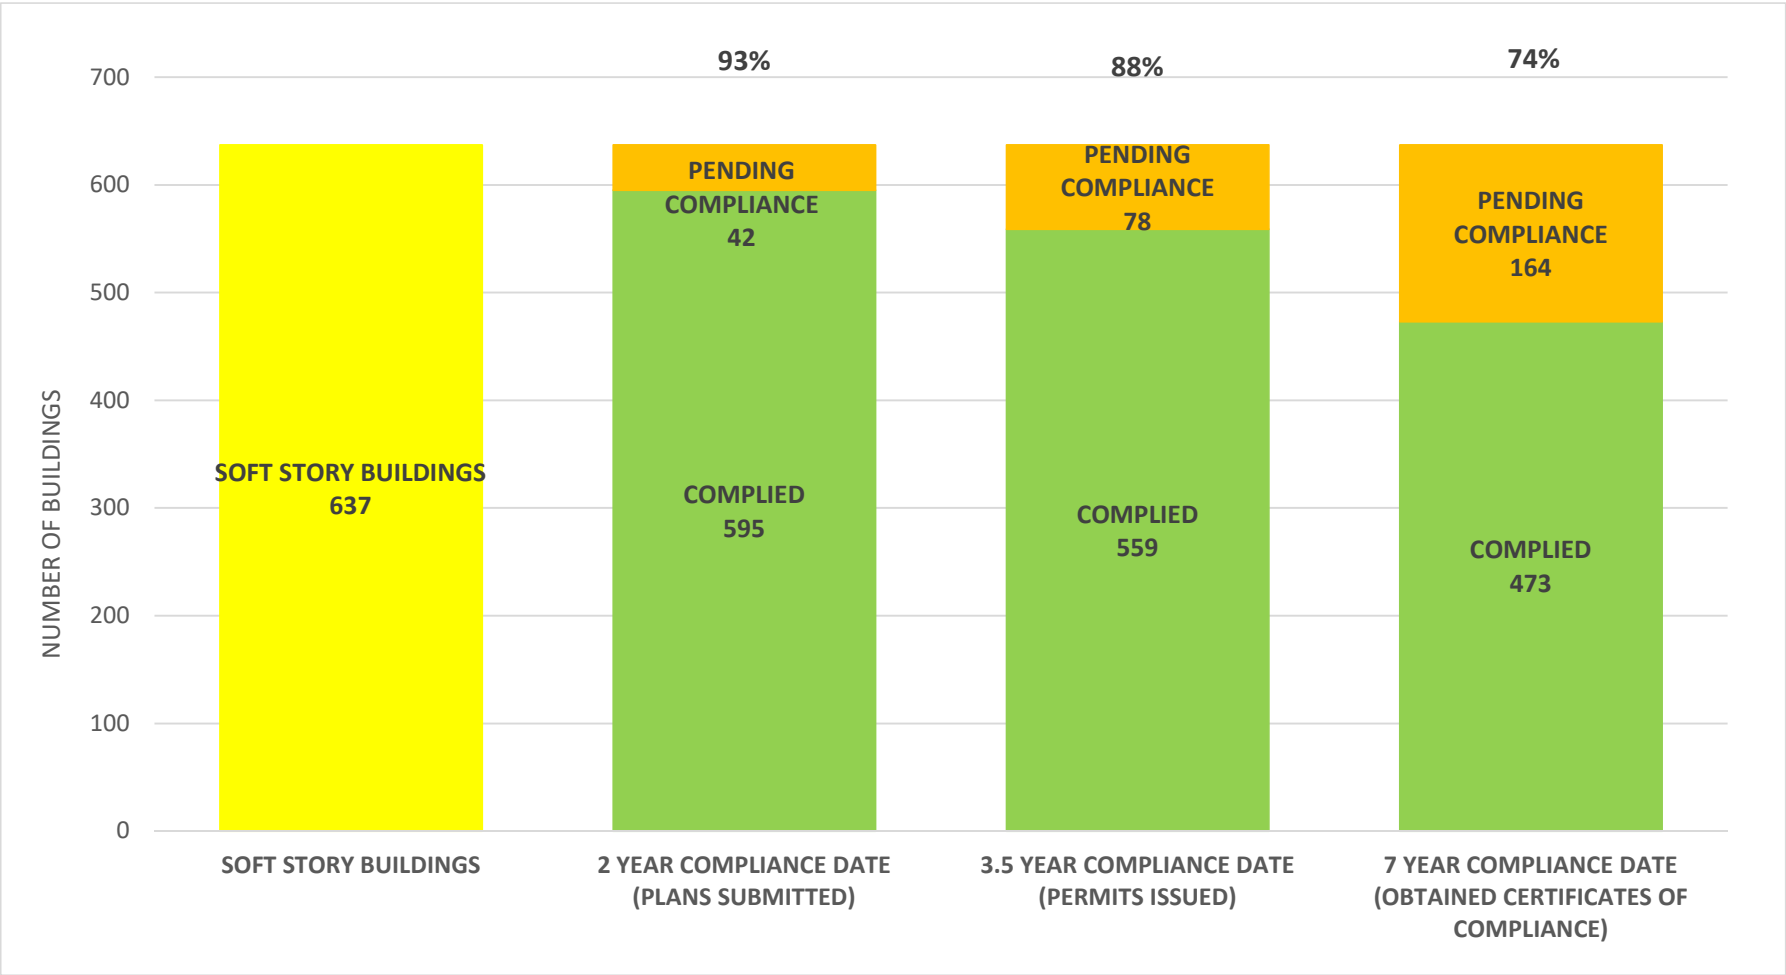

SOFT STORY RETROFIT PROGRAM STATUS FOR CD 6 AS OF September 1, 2023