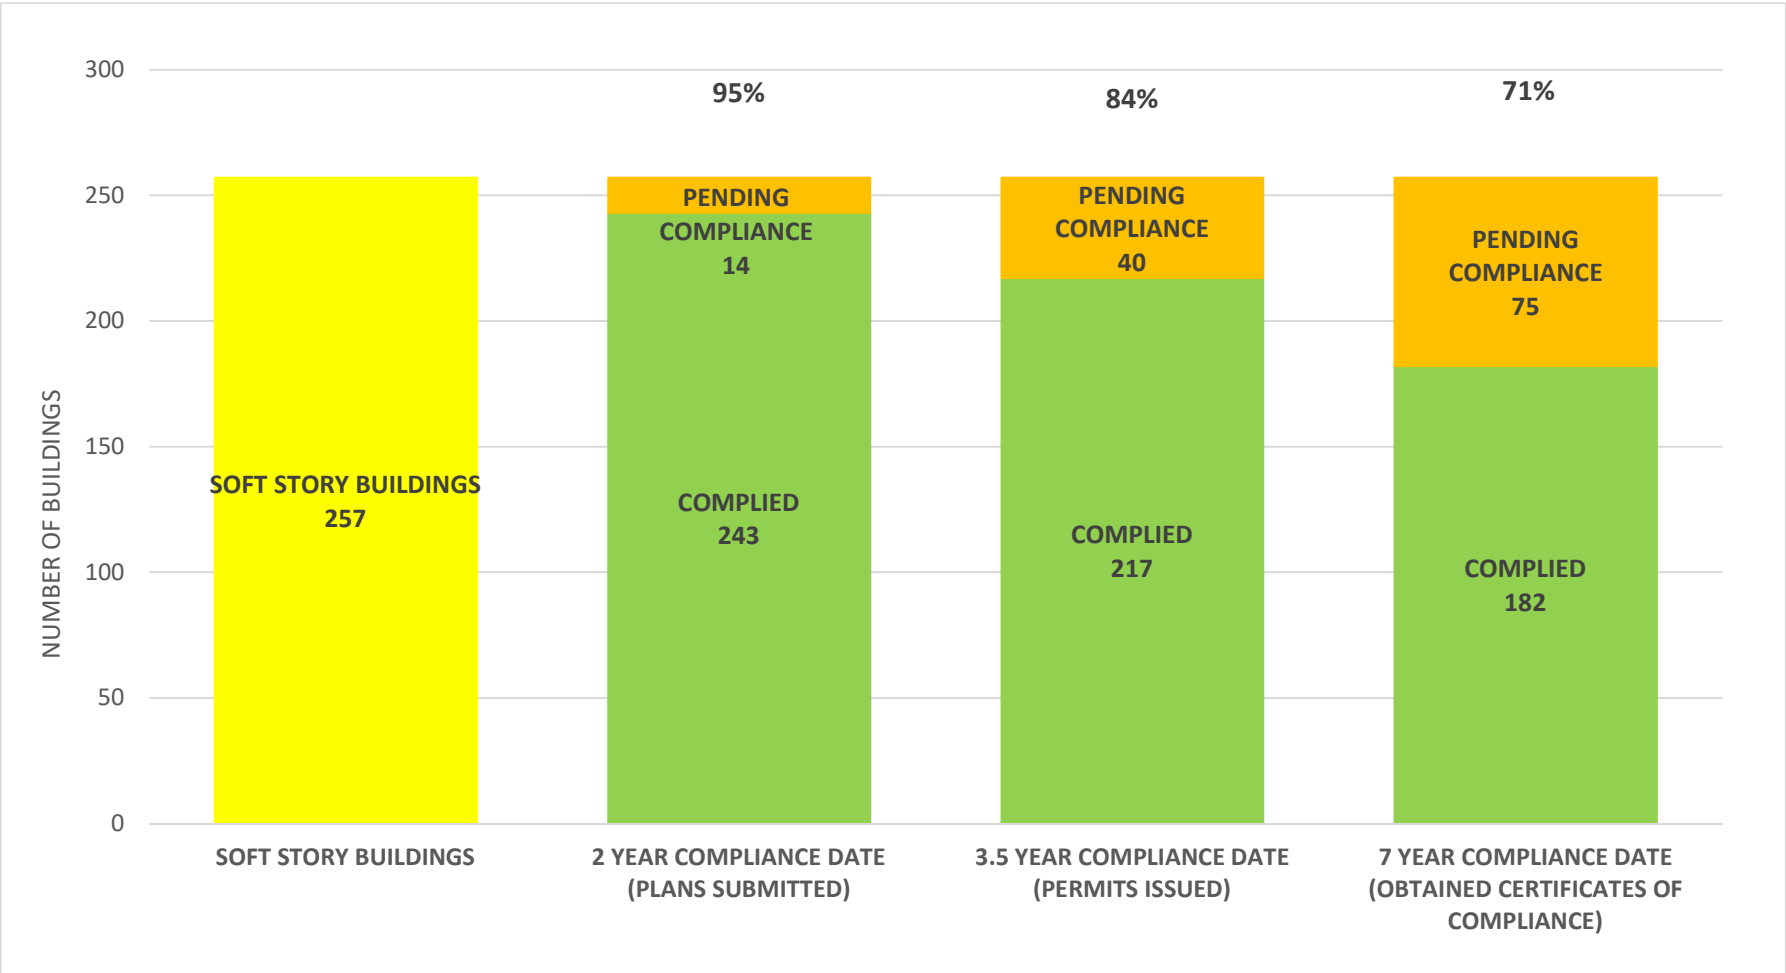

SOFT STORY RETROFIT PROGRAM STATUS FOR CD 14 AS OF September 1, 2023