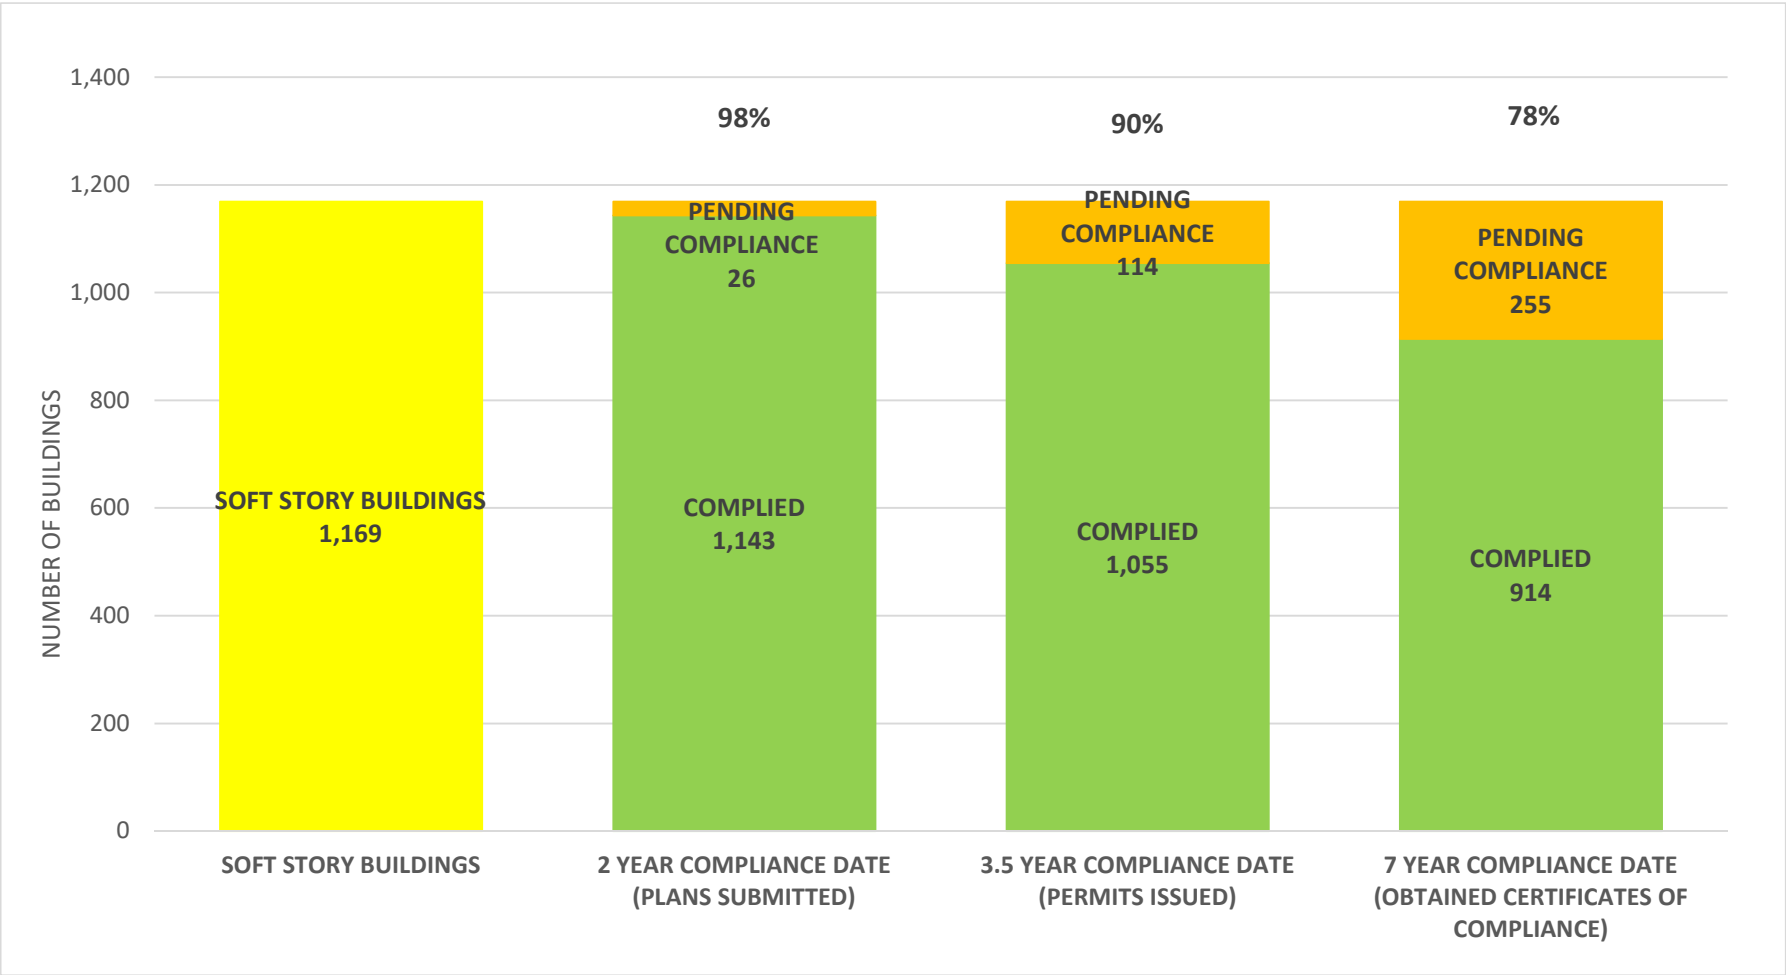

SOFT STORY RETROFIT PROGRAM STATUS FOR CD 13 AS OF September 1, 2023