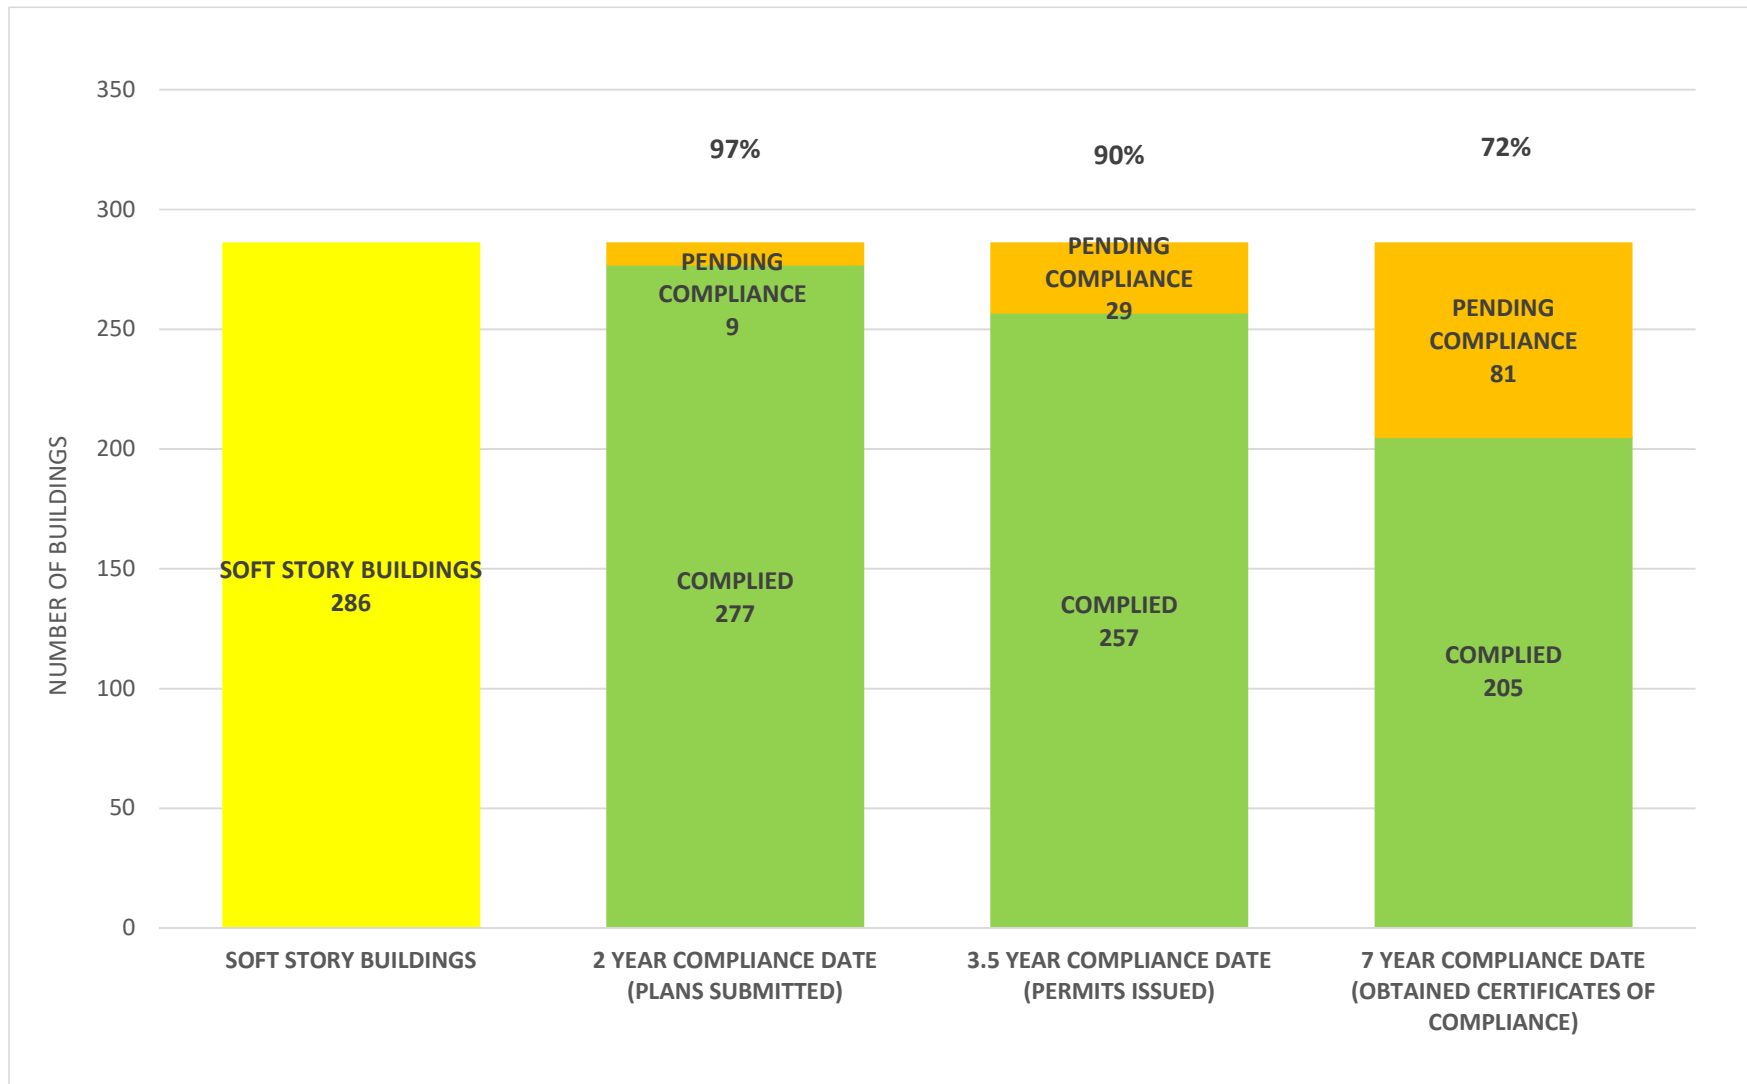

SOFT STORY RETROFIT PROGRAM STATUS FOR CD 12 AS OF September 1, 2023