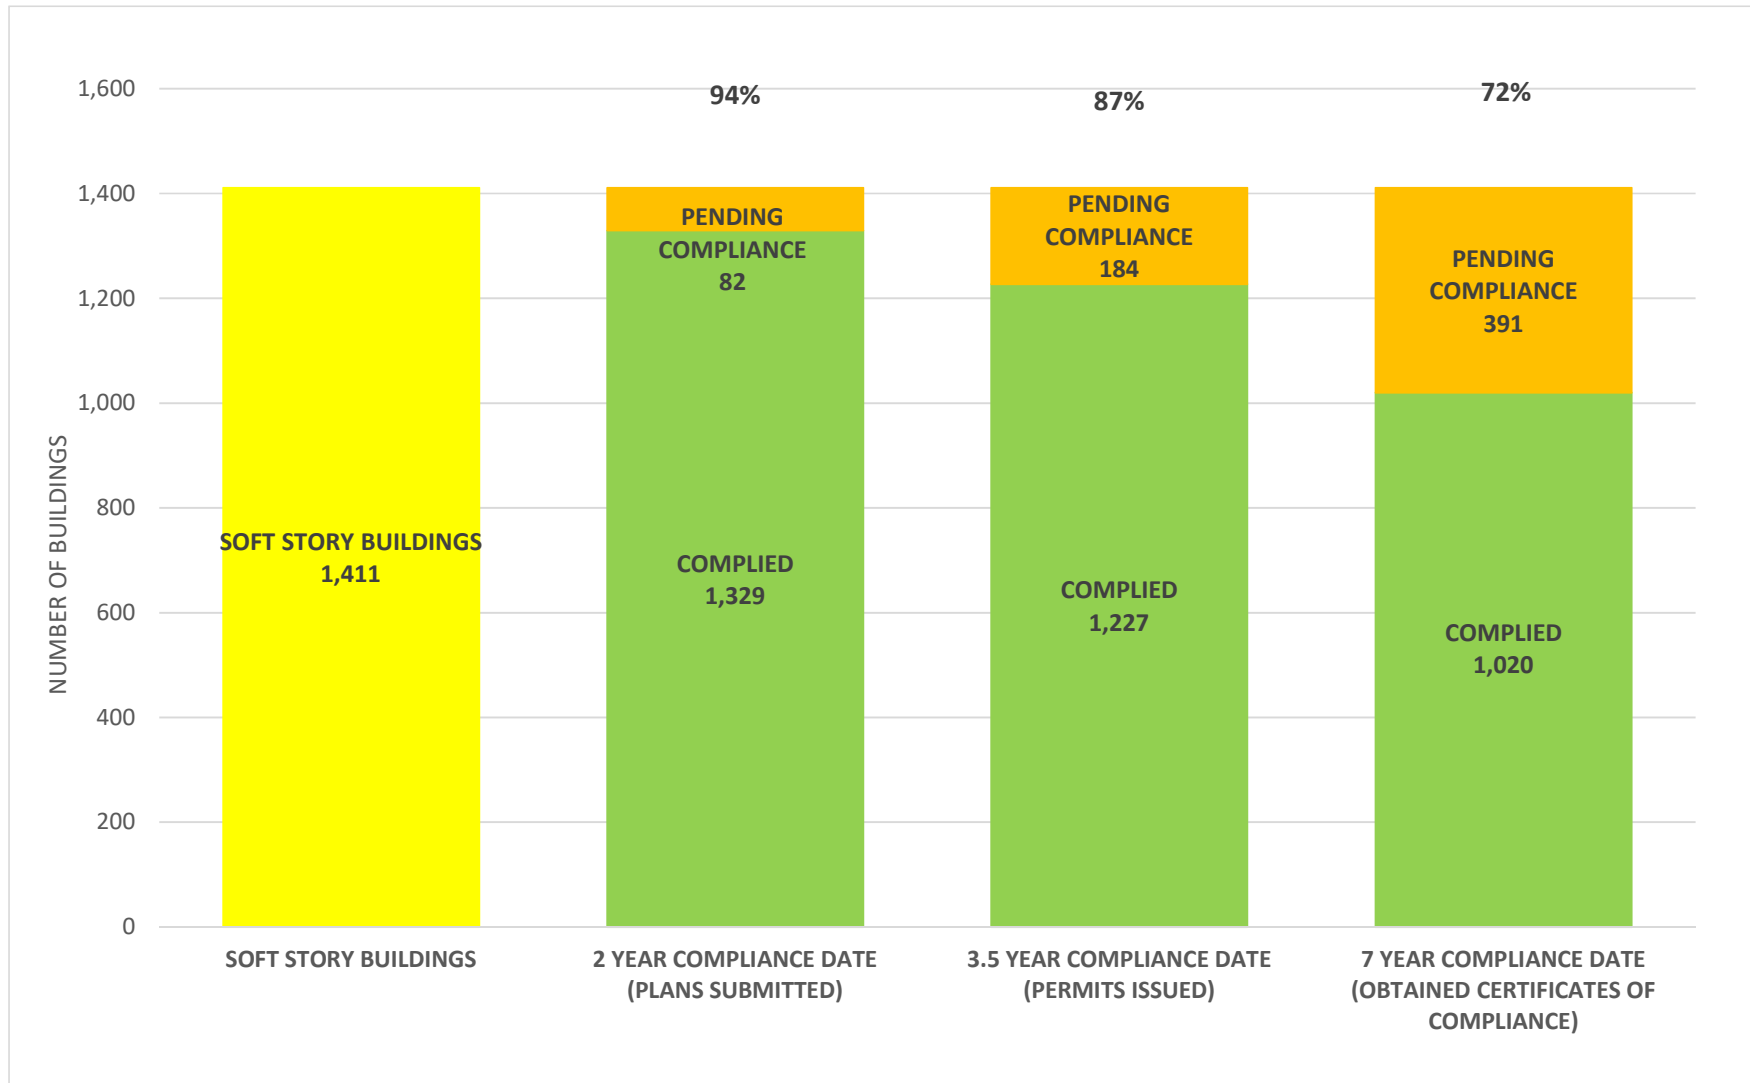

SOFT STORY RETROFIT PROGRAM STATUS AS OF **September 1, 2023**

SOFT STORY RETROFIT PROGRAM STATUS FOR CD 1 AS OF September 1, 2023

SOFT STORY RETROFIT PROGRAM STATUS FOR CD 2 AS OF September 1, 2023

SOFT STORY RETROFIT PROGRAM STATUS FOR CD 3 AS OF September 1, 2023