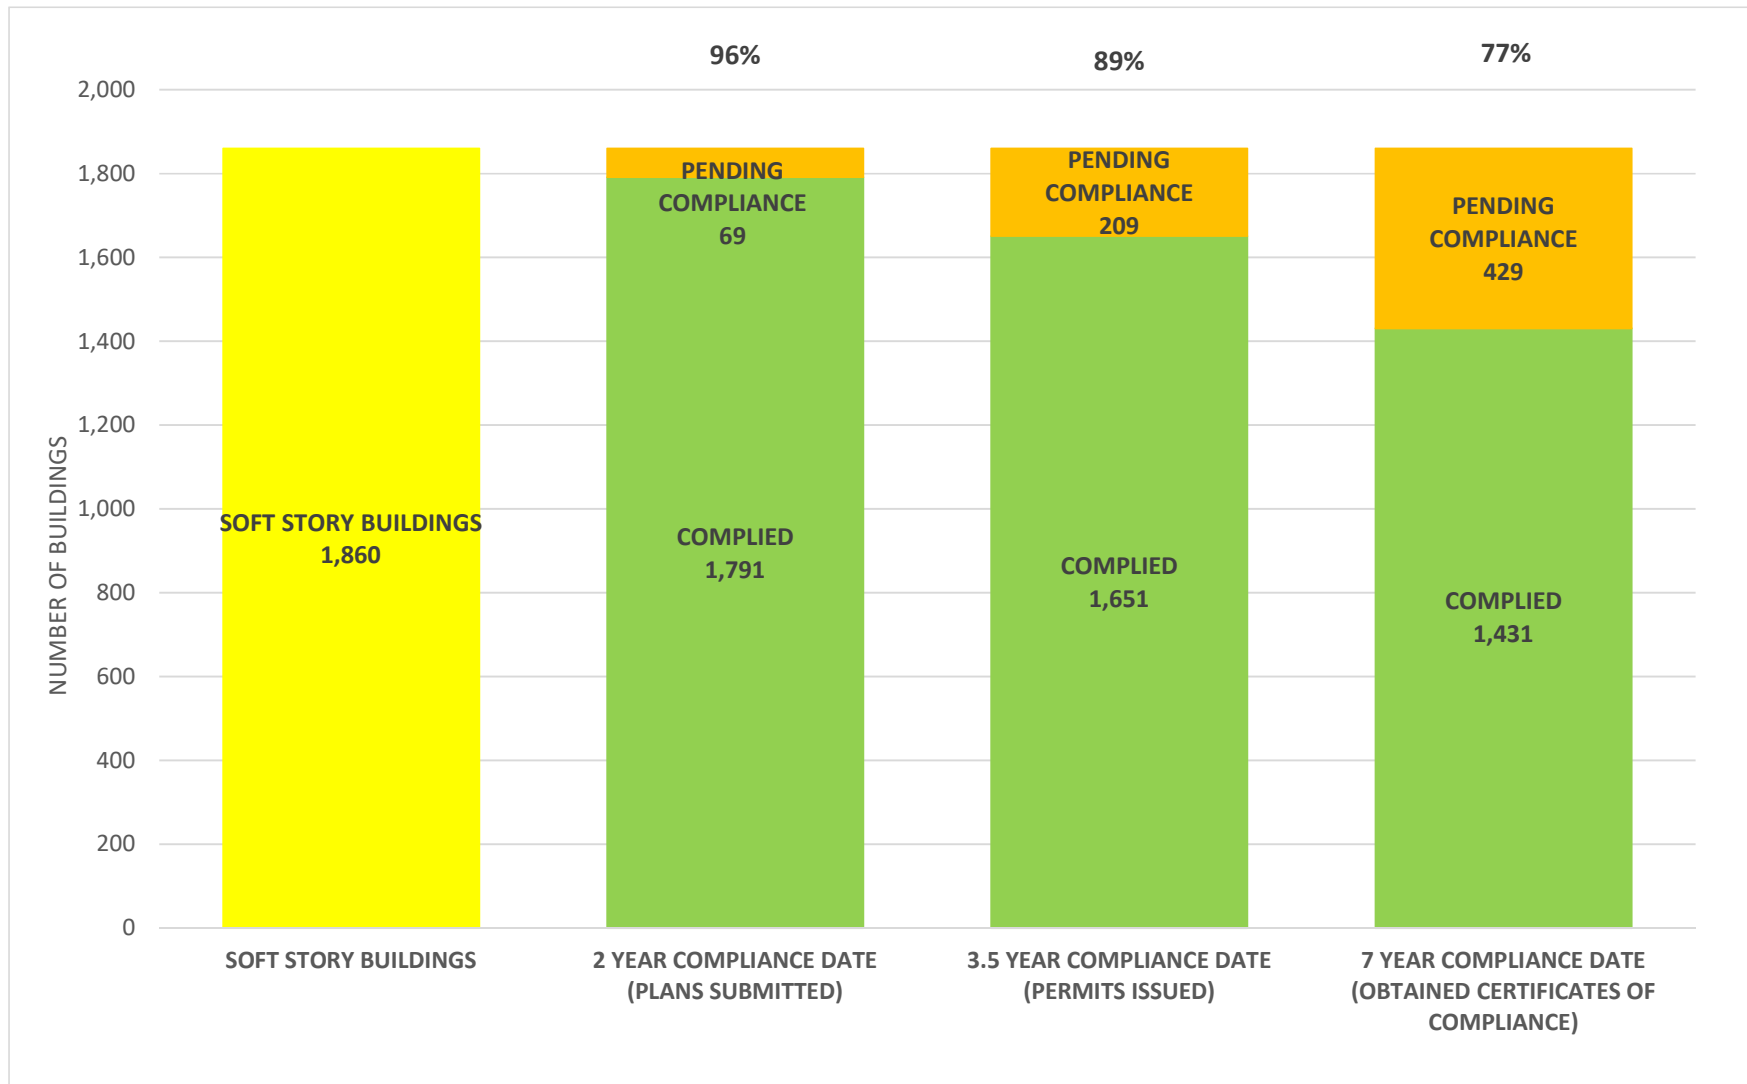

SOFT STORY RETROFIT PROGRAM STATUS FOR CD 5 AS OF September 1, 2023