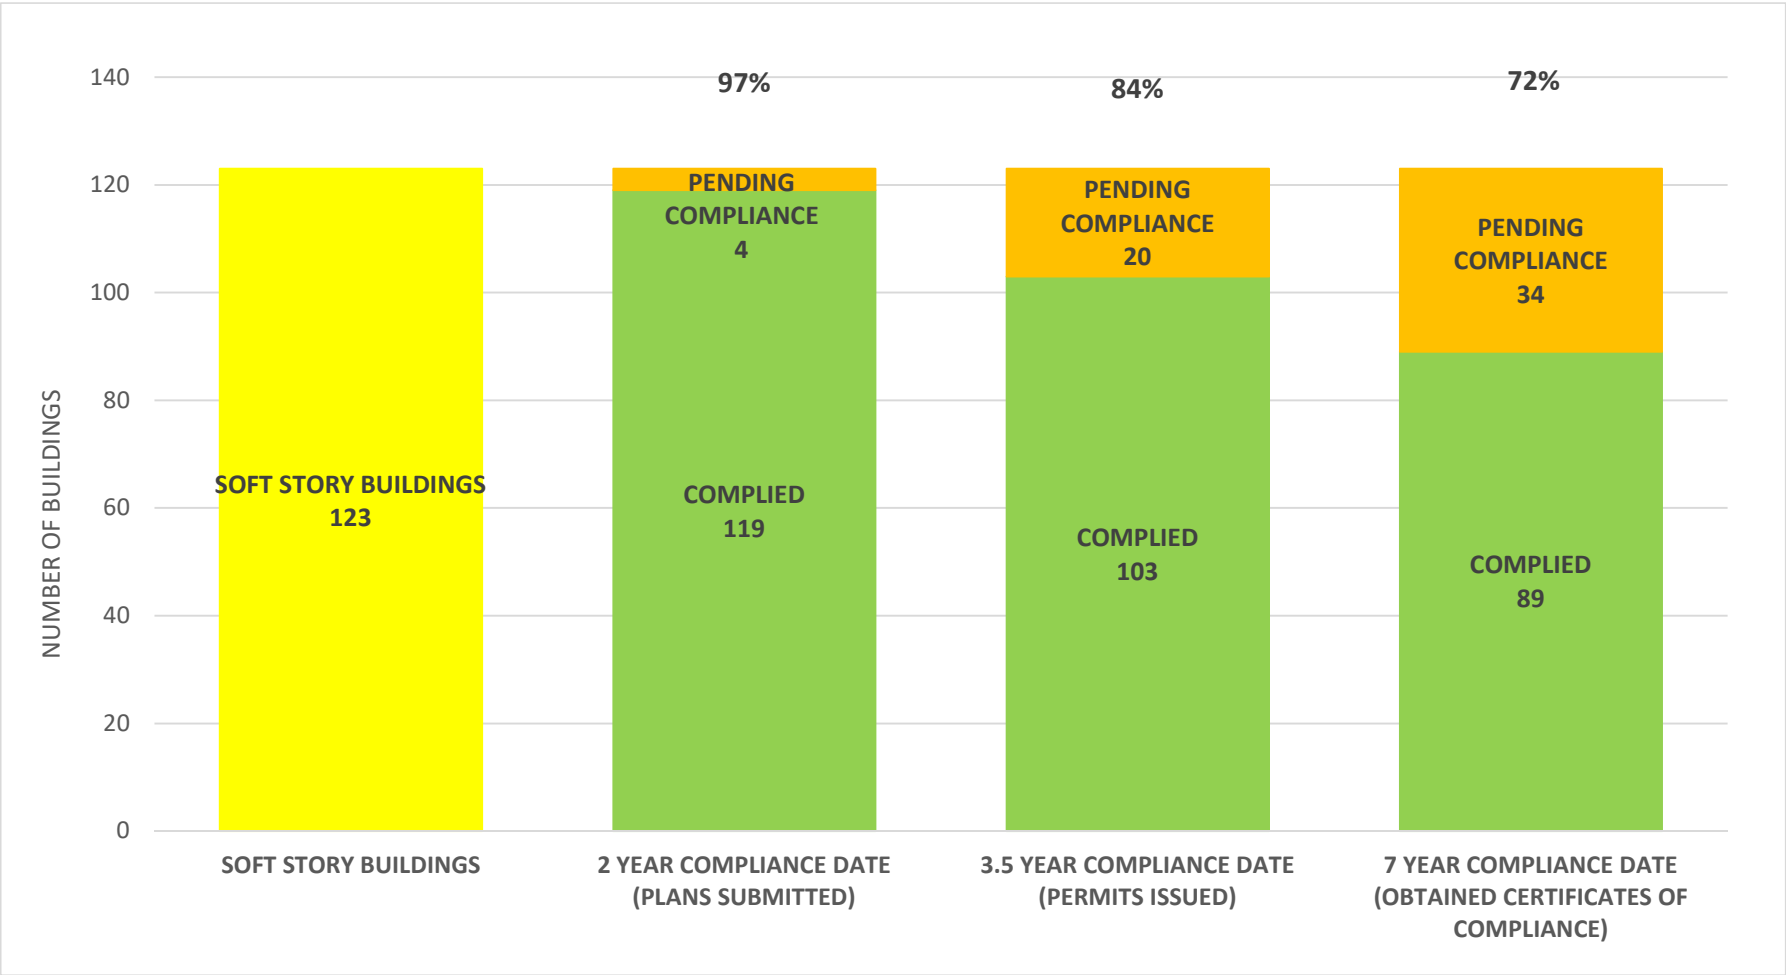

SOFT STORY RETROFIT PROGRAM STATUS FOR CD 7 AS OF September 1, 2023