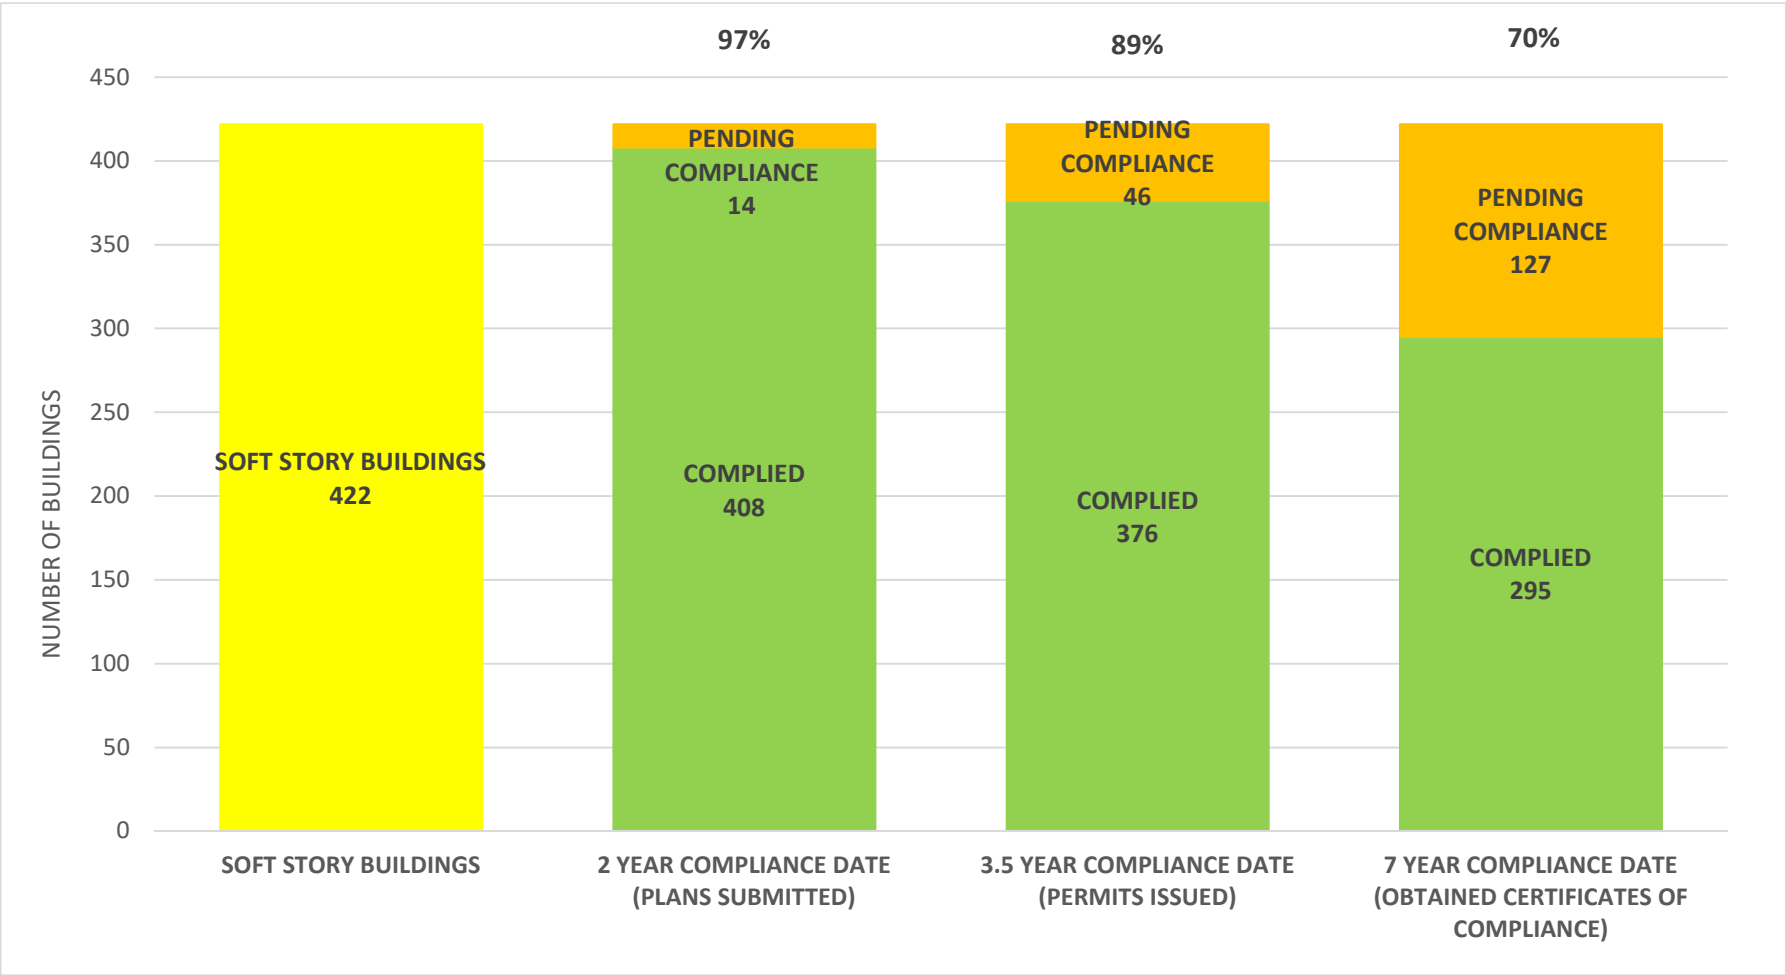

SOFT STORY RETROFIT PROGRAM STATUS AS OF **September 1, 2023**

SOFT STORY RETROFIT PROGRAM STATUS FOR CD 1 AS OF September 1, 2023

SOFT STORY RETROFIT PROGRAM STATUS FOR CD 2 AS OF September 1, 2023

SOFT STORY RETROFIT PROGRAM STATUS FOR CD 3 AS OF September 1, 2023