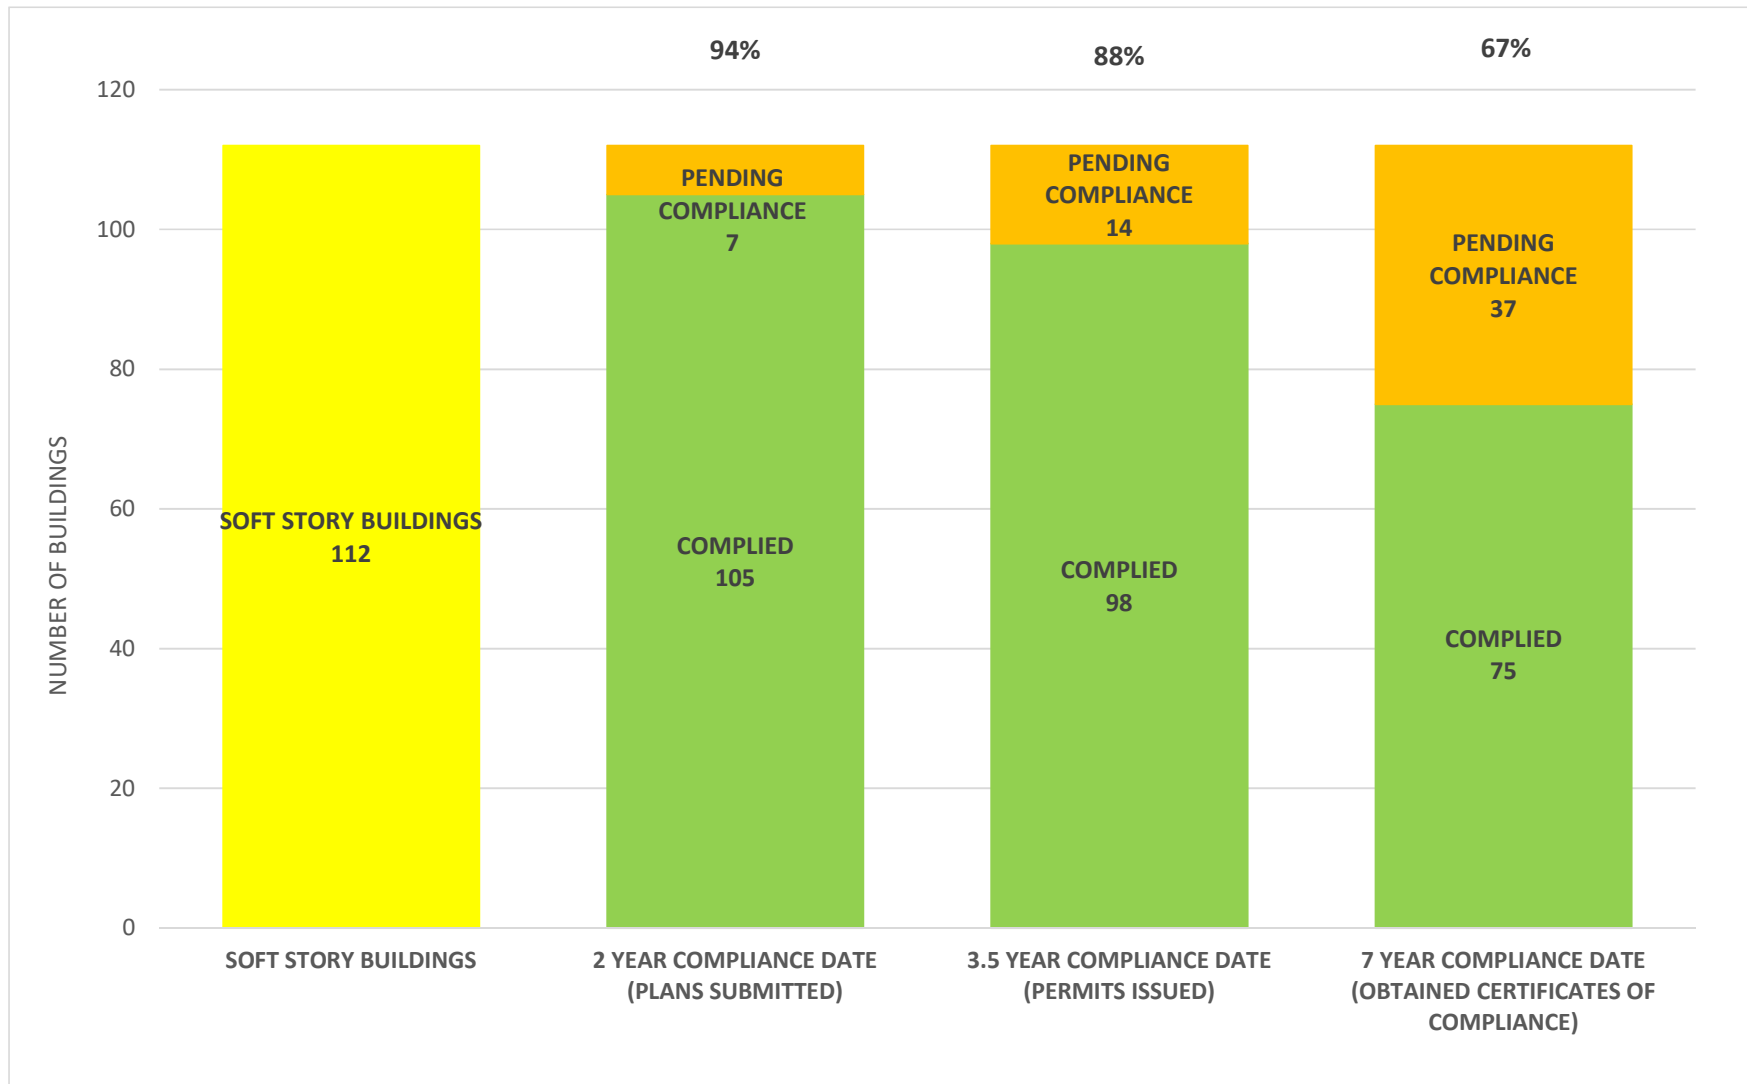

SOFT STORY RETROFIT PROGRAM STATUS FOR CD 9 AS OF September 1, 2023