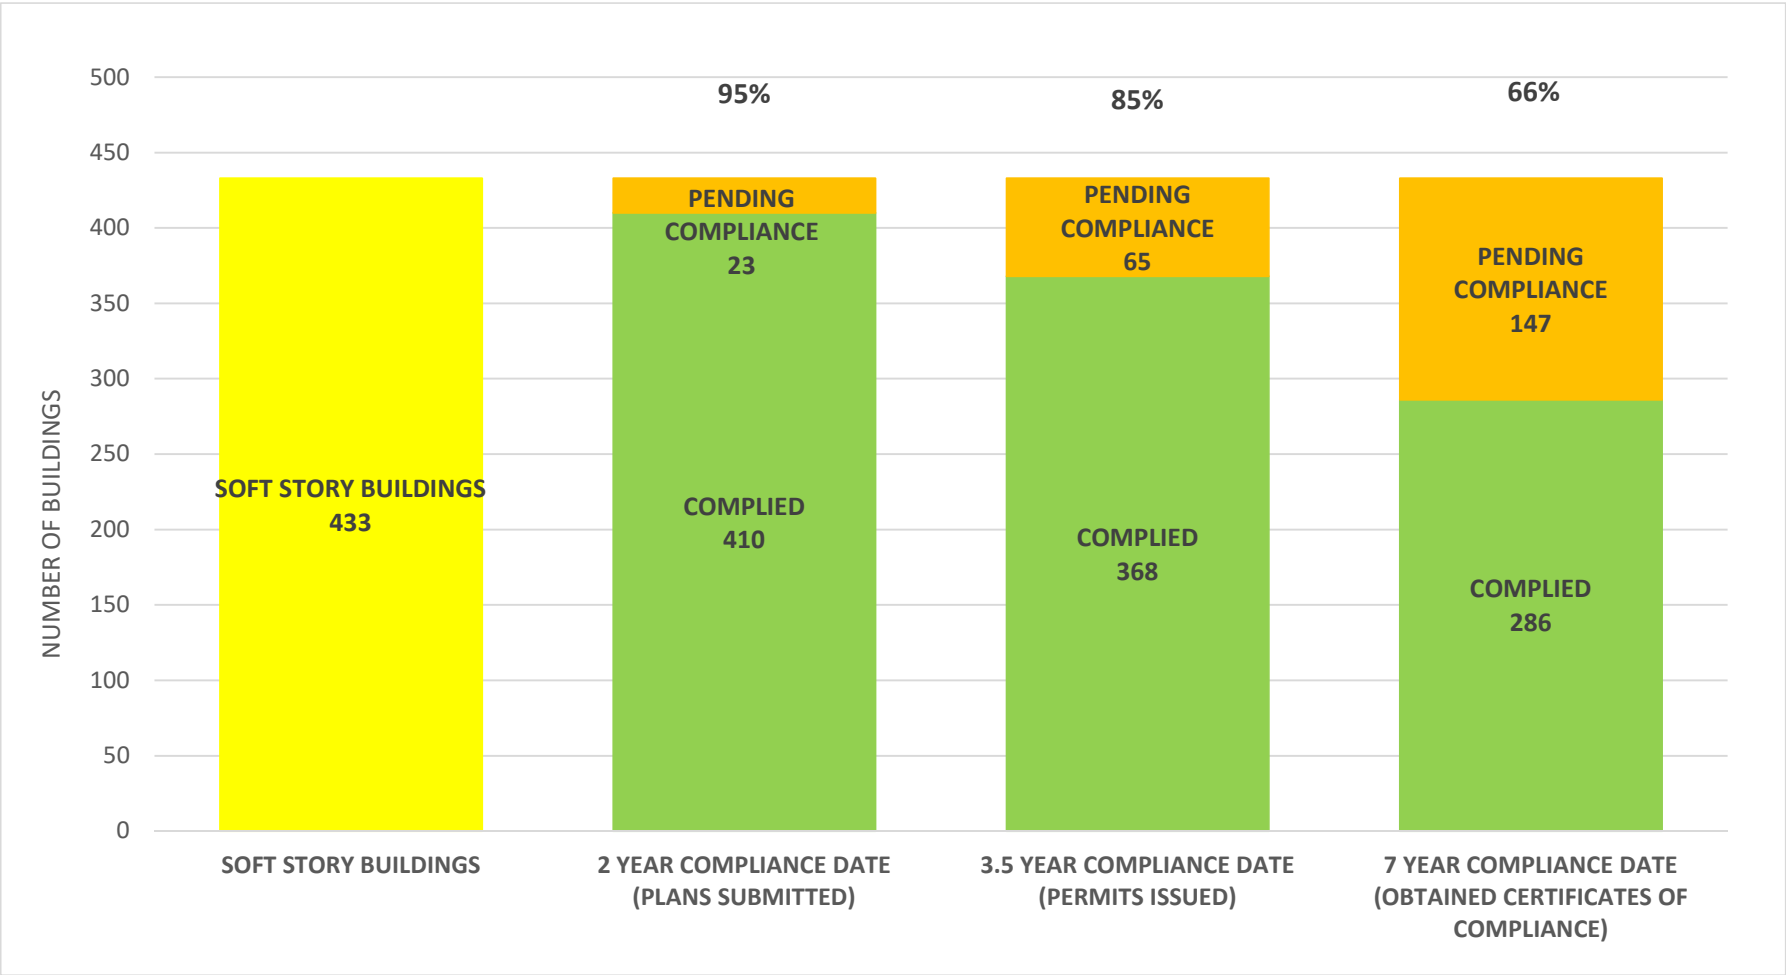

SOFT STORY RETROFIT PROGRAM STATUS FOR CD 8 AS OF September 1, 2023