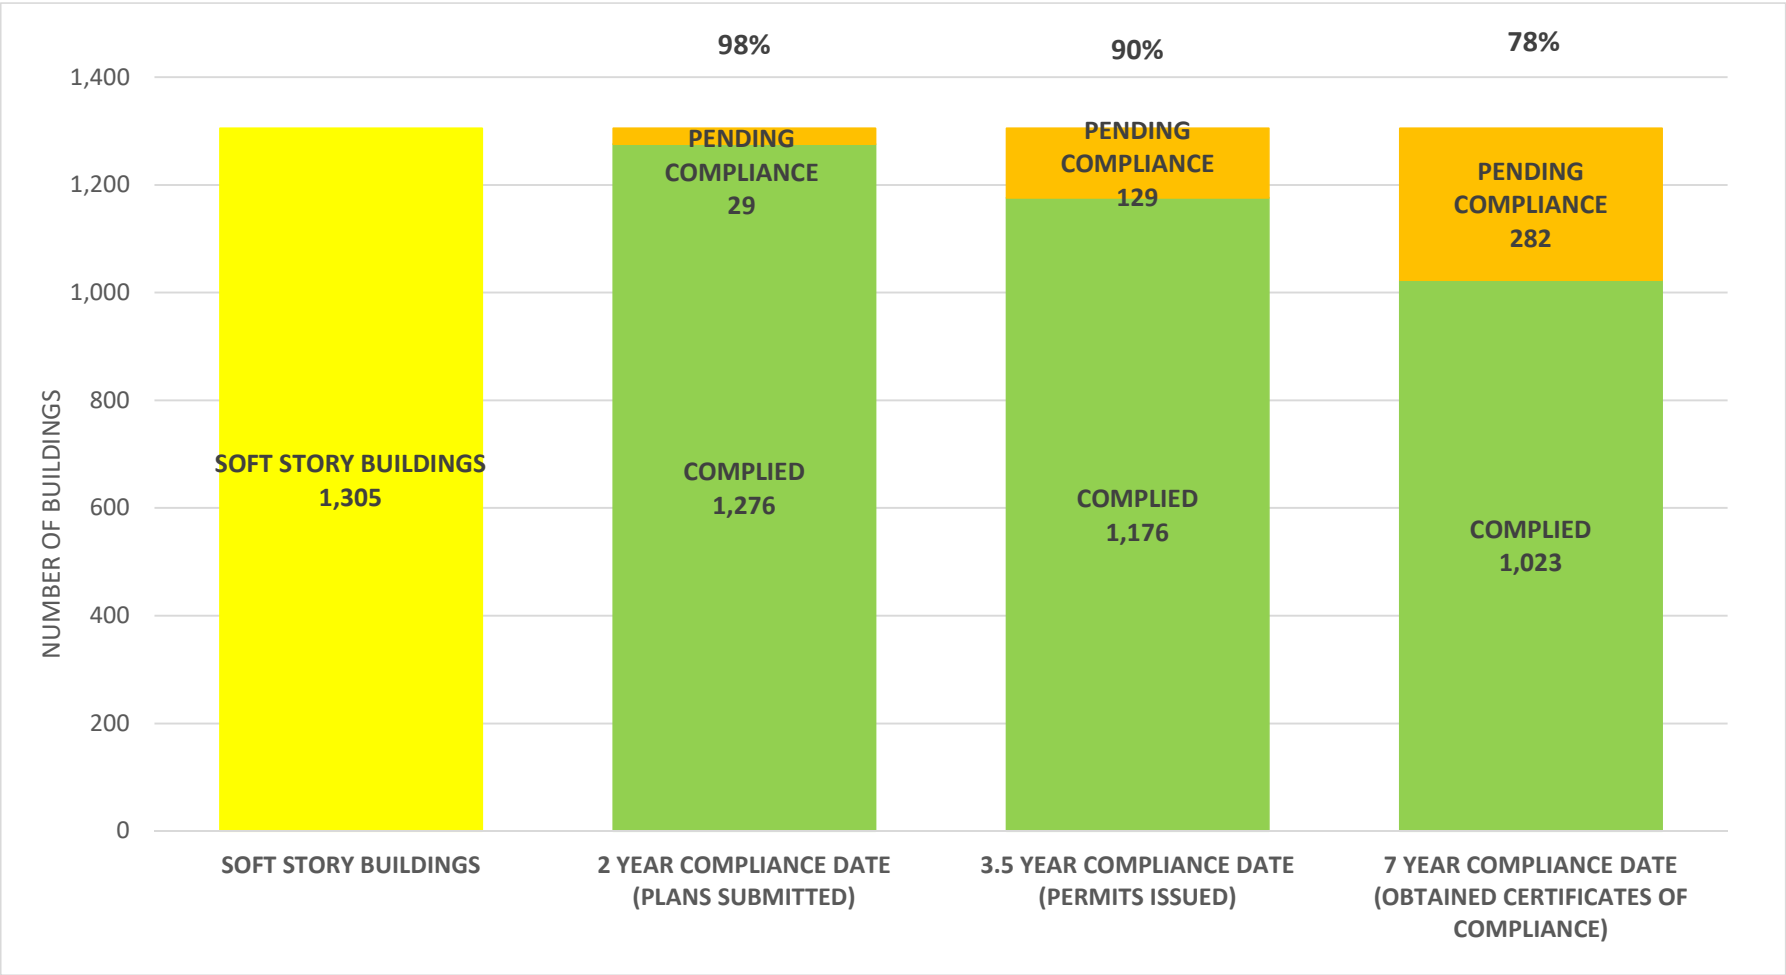

SOFT STORY RETROFIT PROGRAM STATUS FOR CD 4 AS OF September 1, 2023