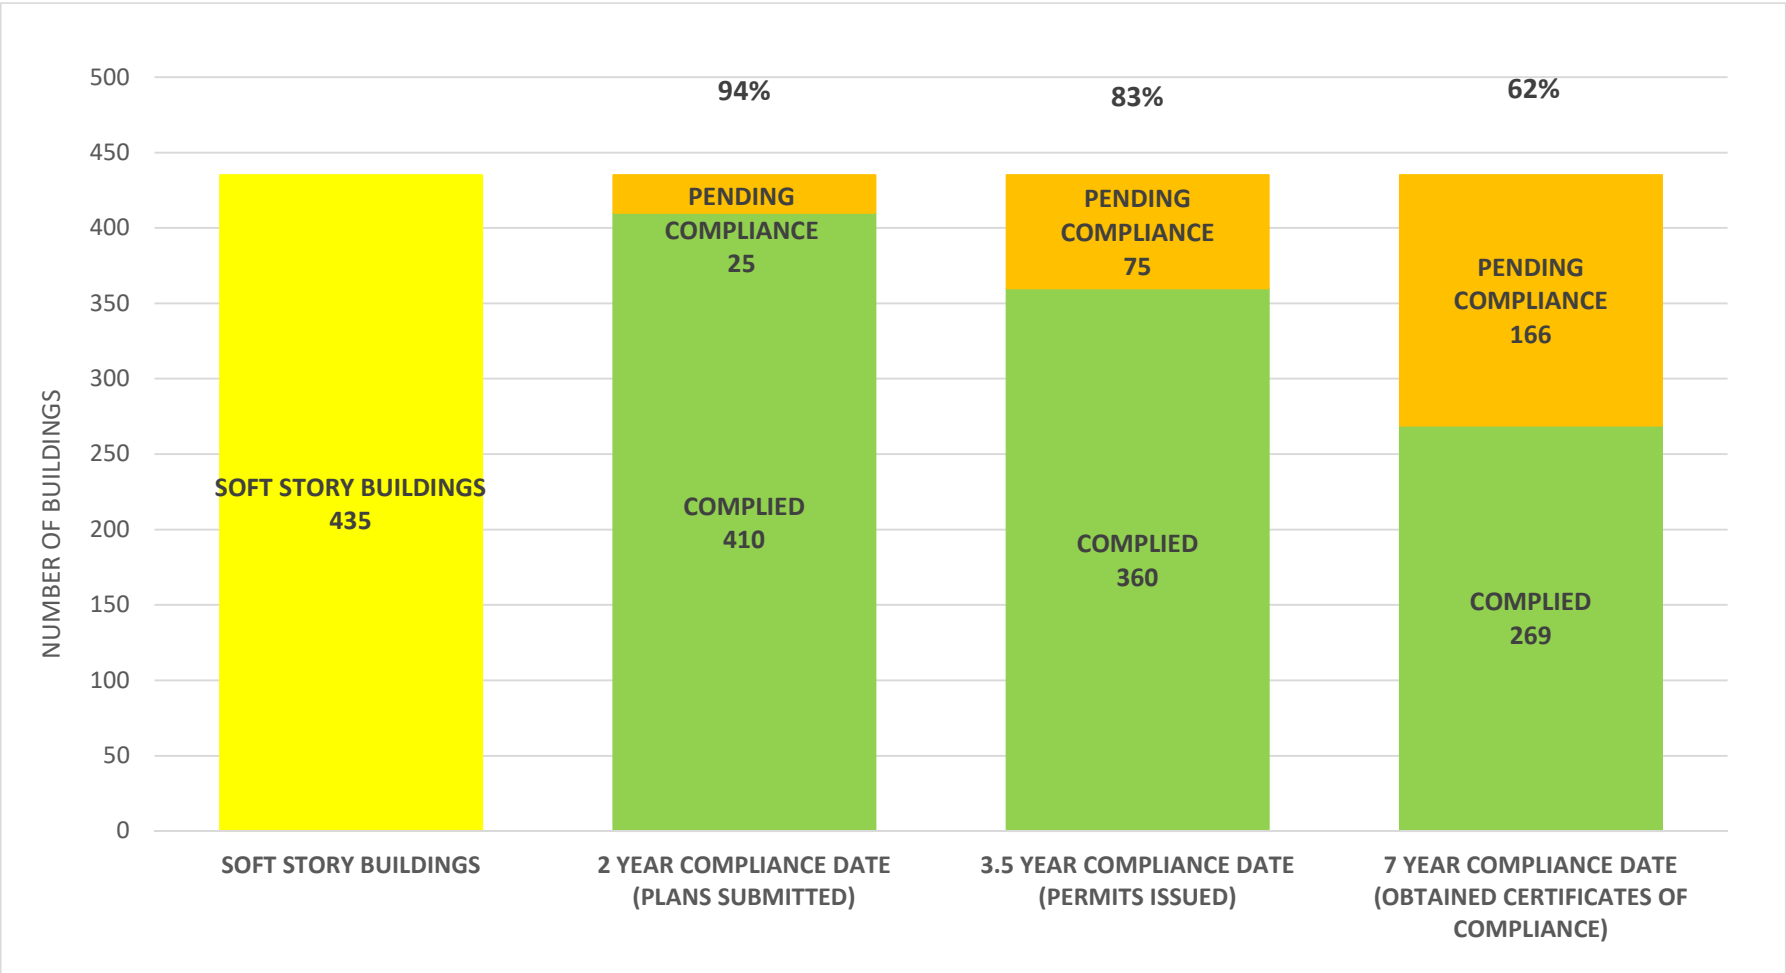

SOFT STORY RETROFIT PROGRAM STATUS FOR CD 8 AS OF March 1, 2023