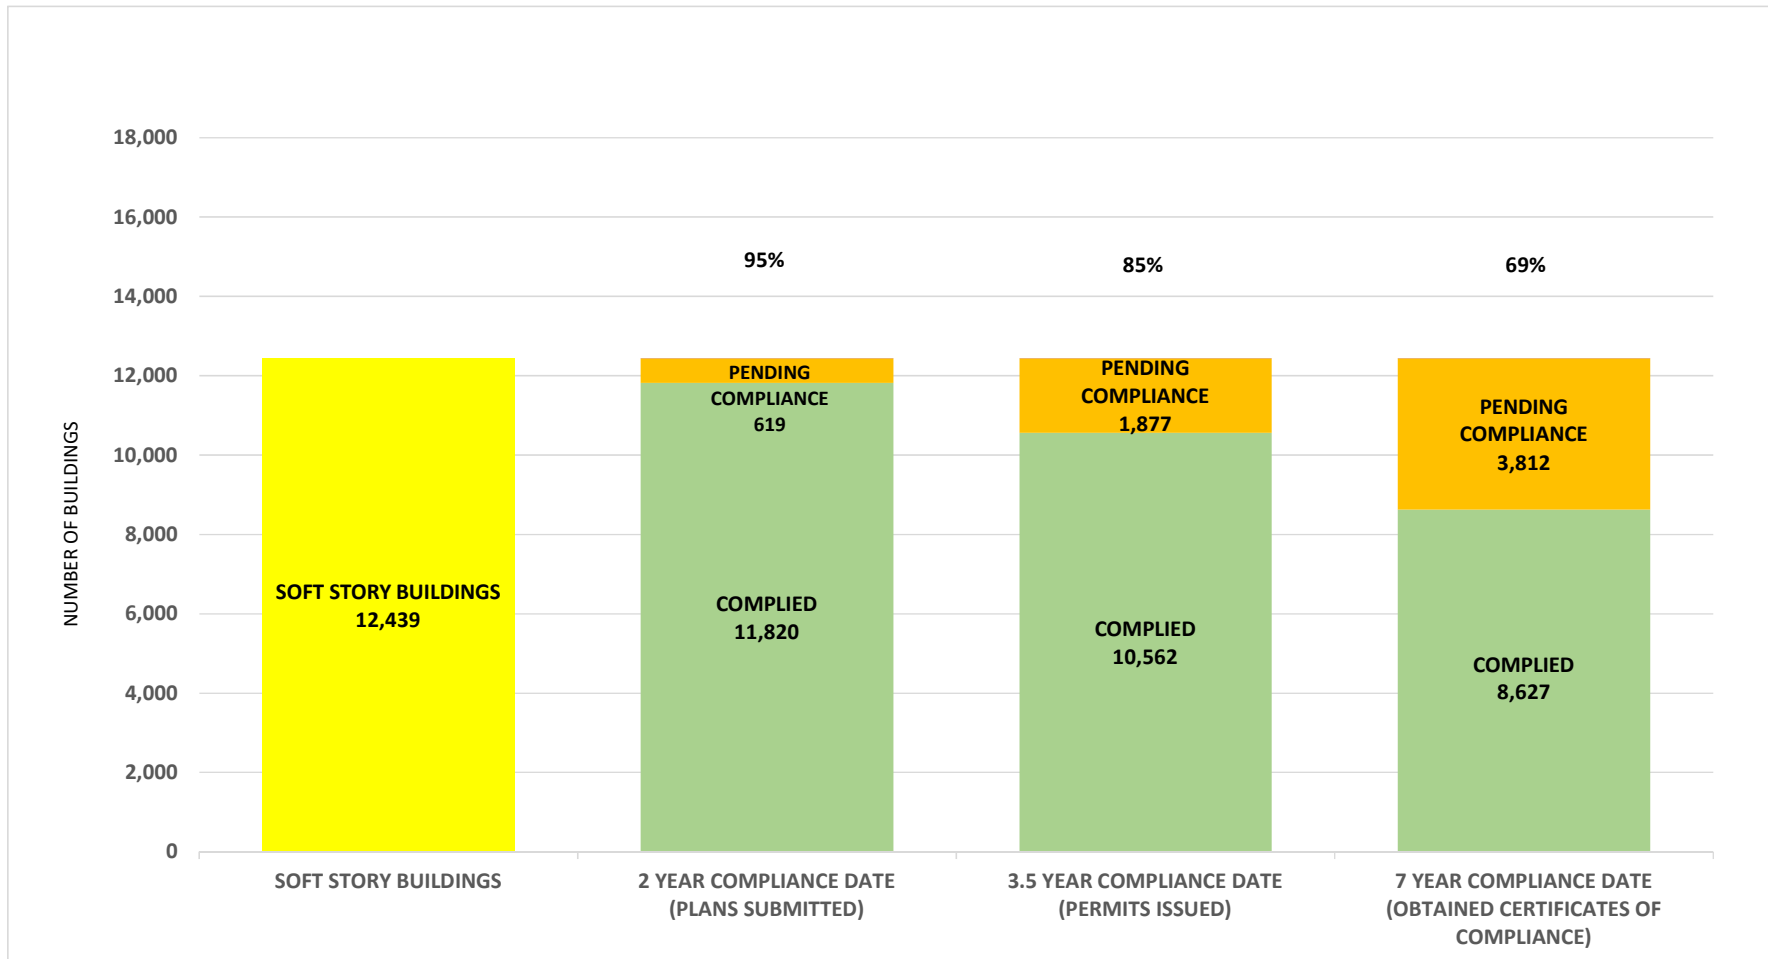

SOFT STORY RETROFIT PROGRAM STATUS AS OF **March 1, 2023**

SOFT STORY RETROFIT PROGRAM STATUS FOR CD 1 AS OF March 1, 2023

SOFT STORY RETROFIT PROGRAM STATUS FOR CD 2 AS OF March 1, 2023

SOFT STORY RETROFIT PROGRAM STATUS FOR CD 3 AS OF March 1, 2023