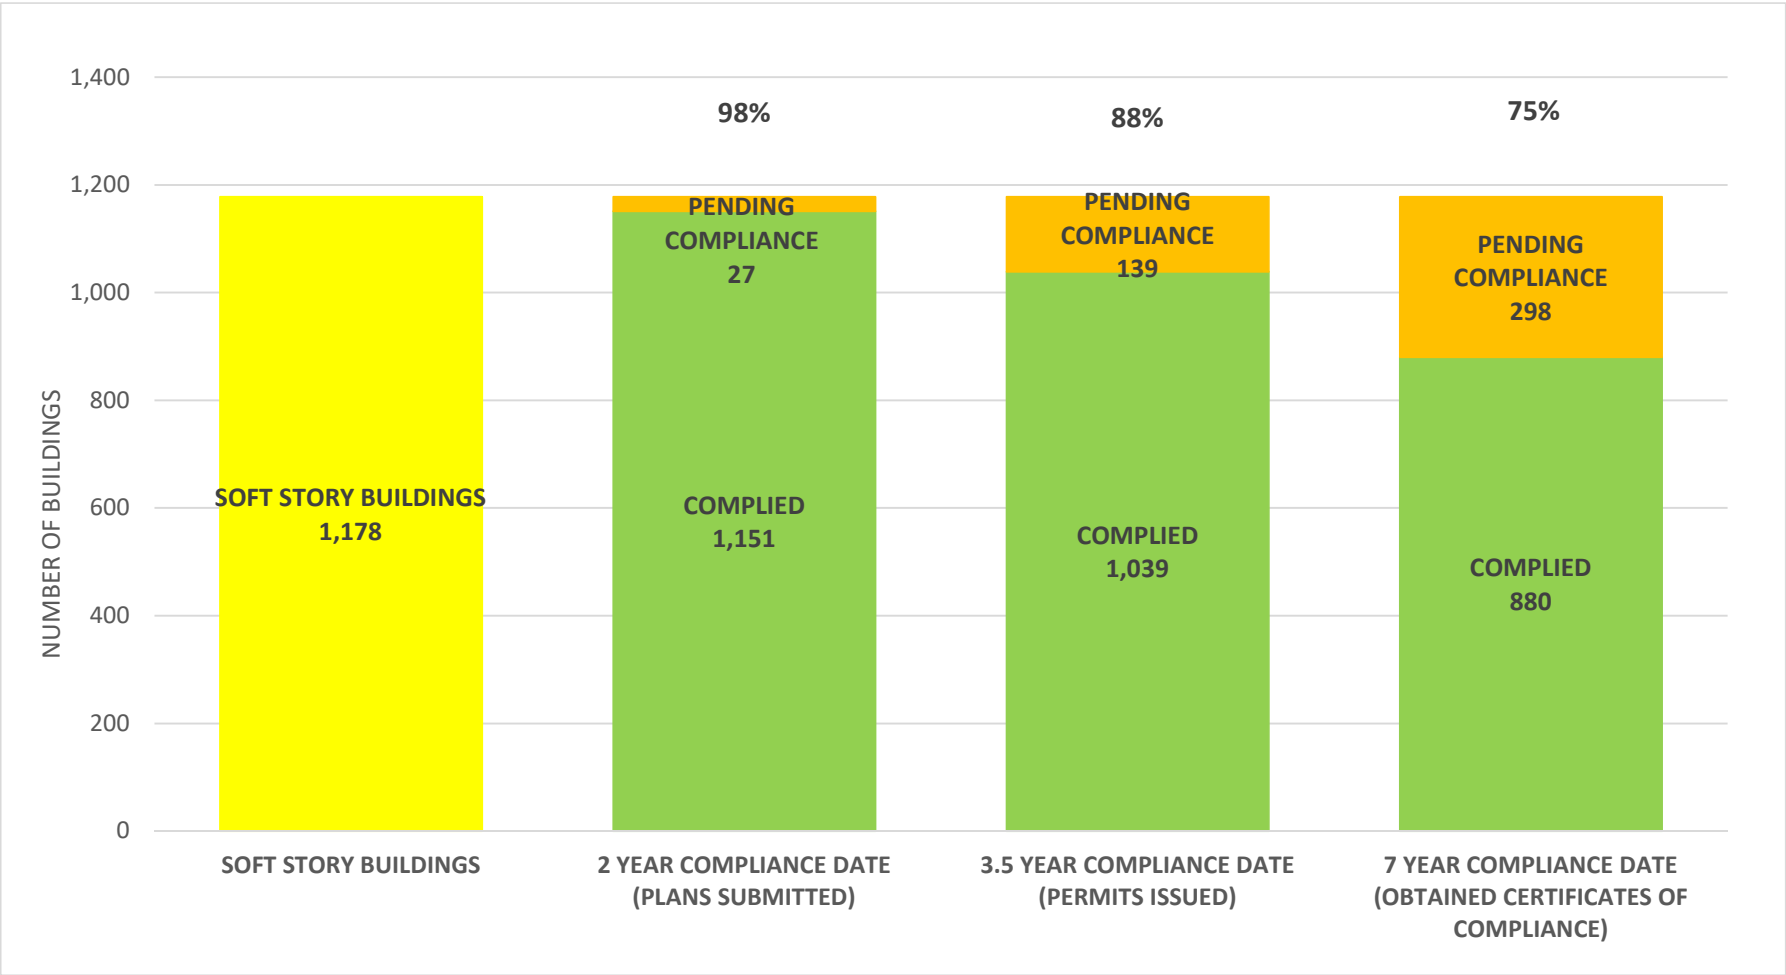

SOFT STORY RETROFIT PROGRAM STATUS FOR CD 13 AS OF March 1, 2023