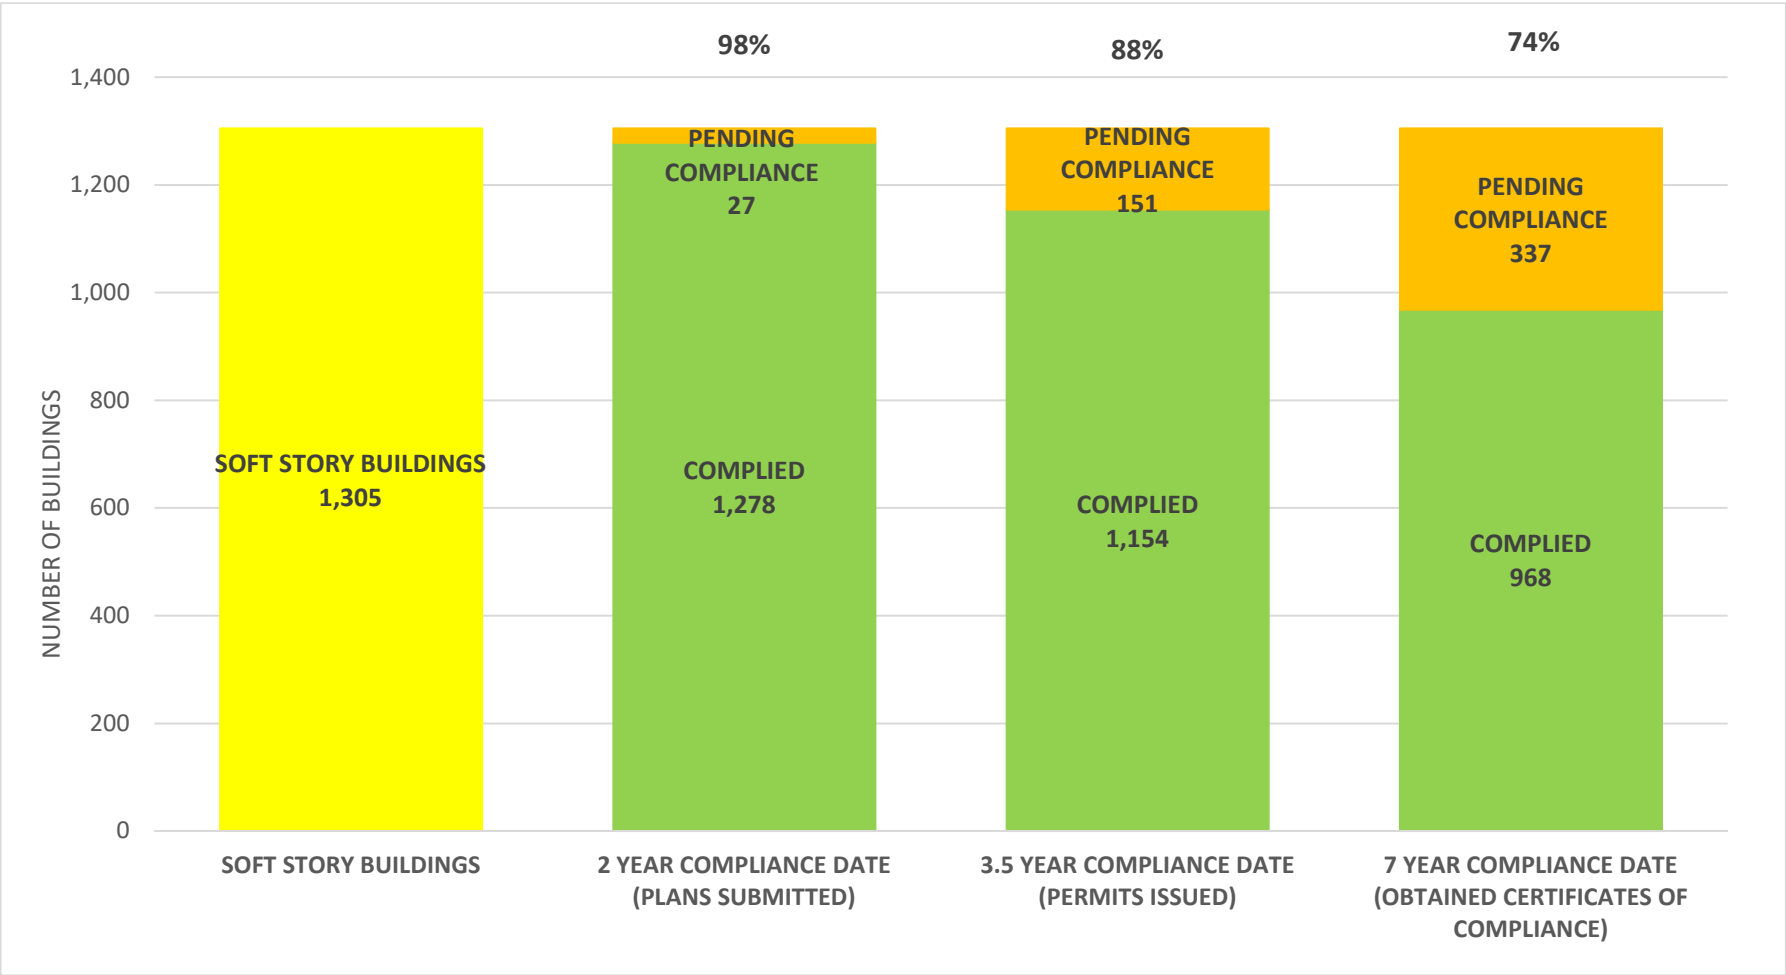

SOFT STORY RETROFIT PROGRAM STATUS FOR CD 4 AS OF March 1, 2023

SOFT STORY RETROFIT PROGRAM STATUS FOR CD 5 AS OF March 1, 2023

SOFT STORY RETROFIT PROGRAM STATUS FOR CD 6 AS OF **March 1, 2023**

SOFT STORY RETROFIT PROGRAM STATUS FOR CD 7 AS OF March 1, 2023