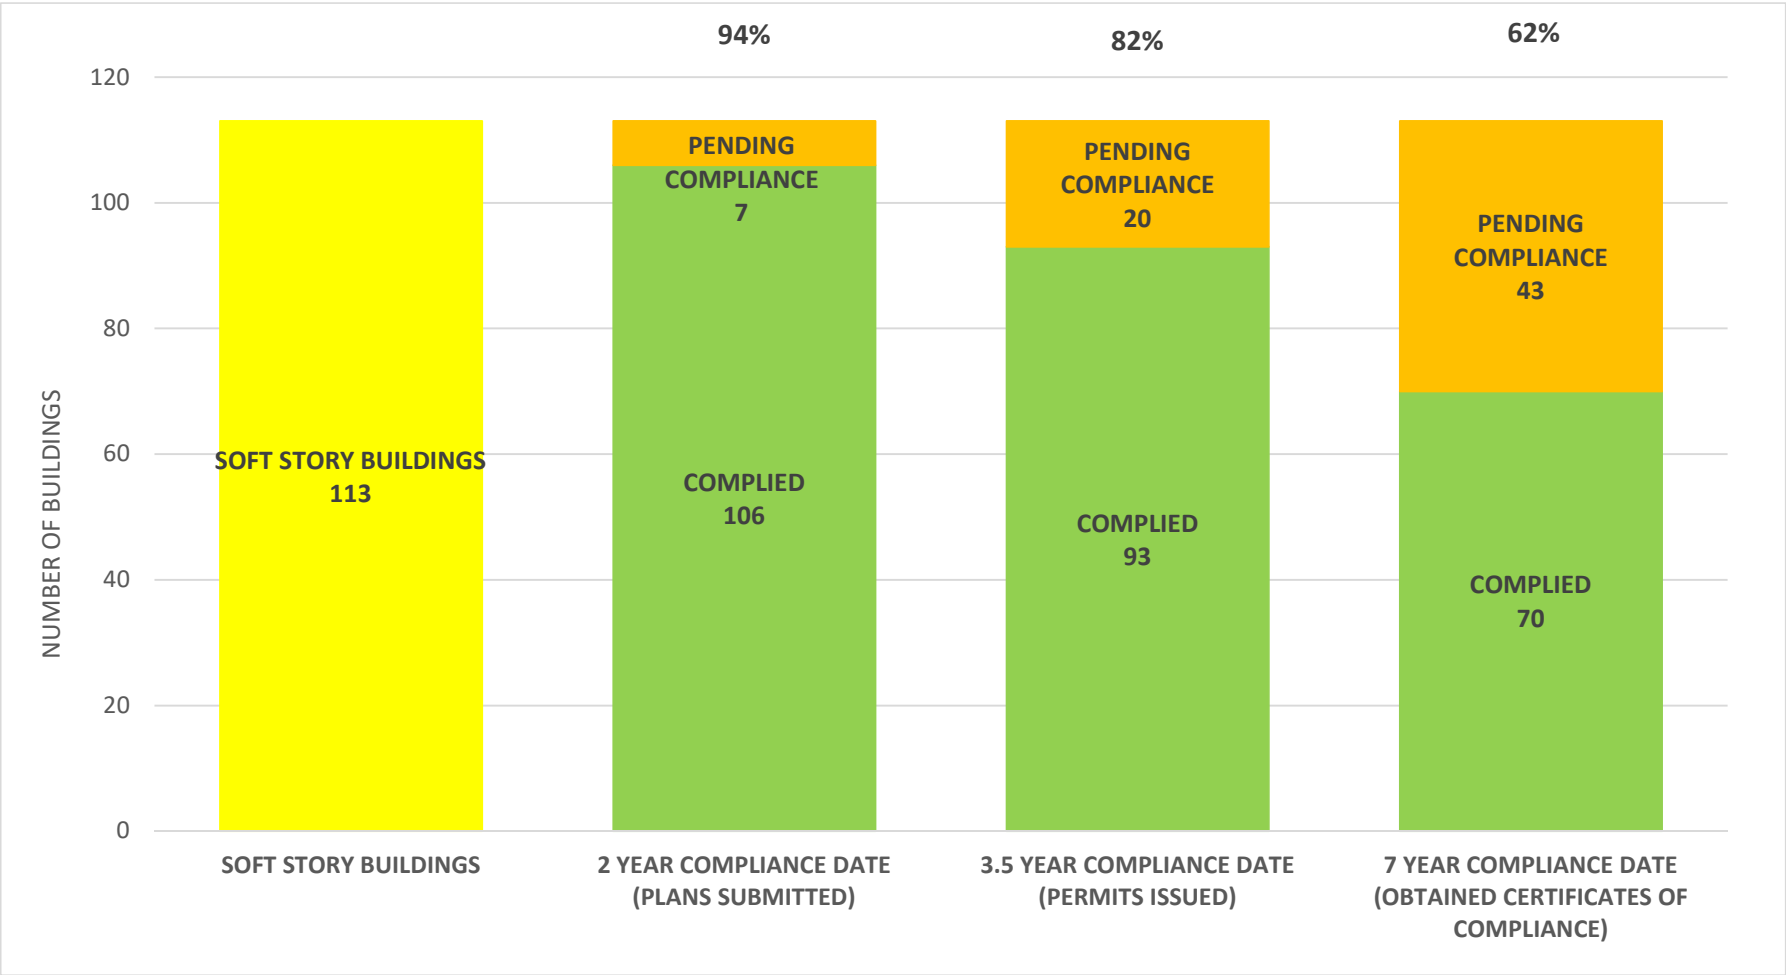

SOFT STORY RETROFIT PROGRAM STATUS FOR CD 9 AS OF March 1, 2023