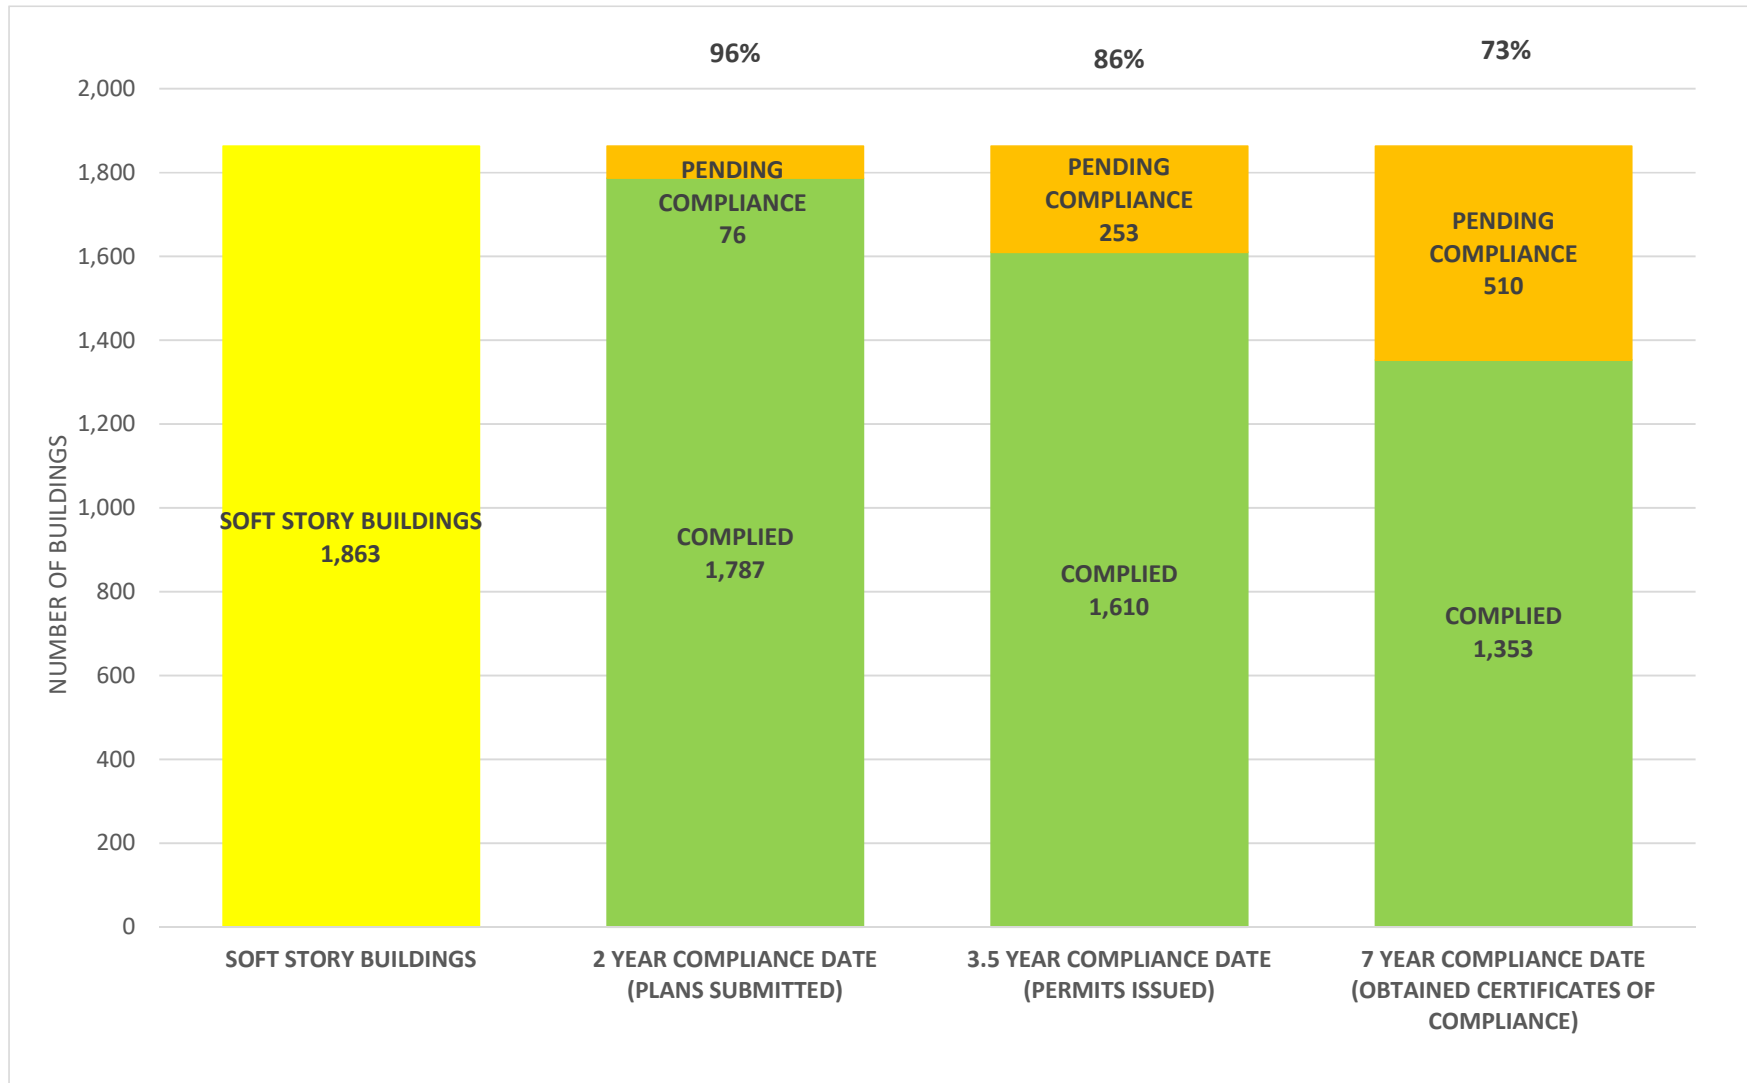

SOFT STORY RETROFIT PROGRAM STATUS AS OF **March 1, 2023**

SOFT STORY RETROFIT PROGRAM STATUS FOR CD 1 AS OF March 1, 2023

SOFT STORY RETROFIT PROGRAM STATUS FOR CD 2 AS OF March 1, 2023

SOFT STORY RETROFIT PROGRAM STATUS FOR CD 3 AS OF March 1, 2023

SOFT STORY RETROFIT PROGRAM STATUS FOR CD 4 AS OF March 1, 2023

SOFT STORY RETROFIT PROGRAM STATUS FOR CD 5 AS OF March 1, 2023

SOFT STORY RETROFIT PROGRAM STATUS FOR CD 6 AS OF **March 1, 2023**

SOFT STORY RETROFIT PROGRAM STATUS FOR CD 7 AS OF March 1, 2023