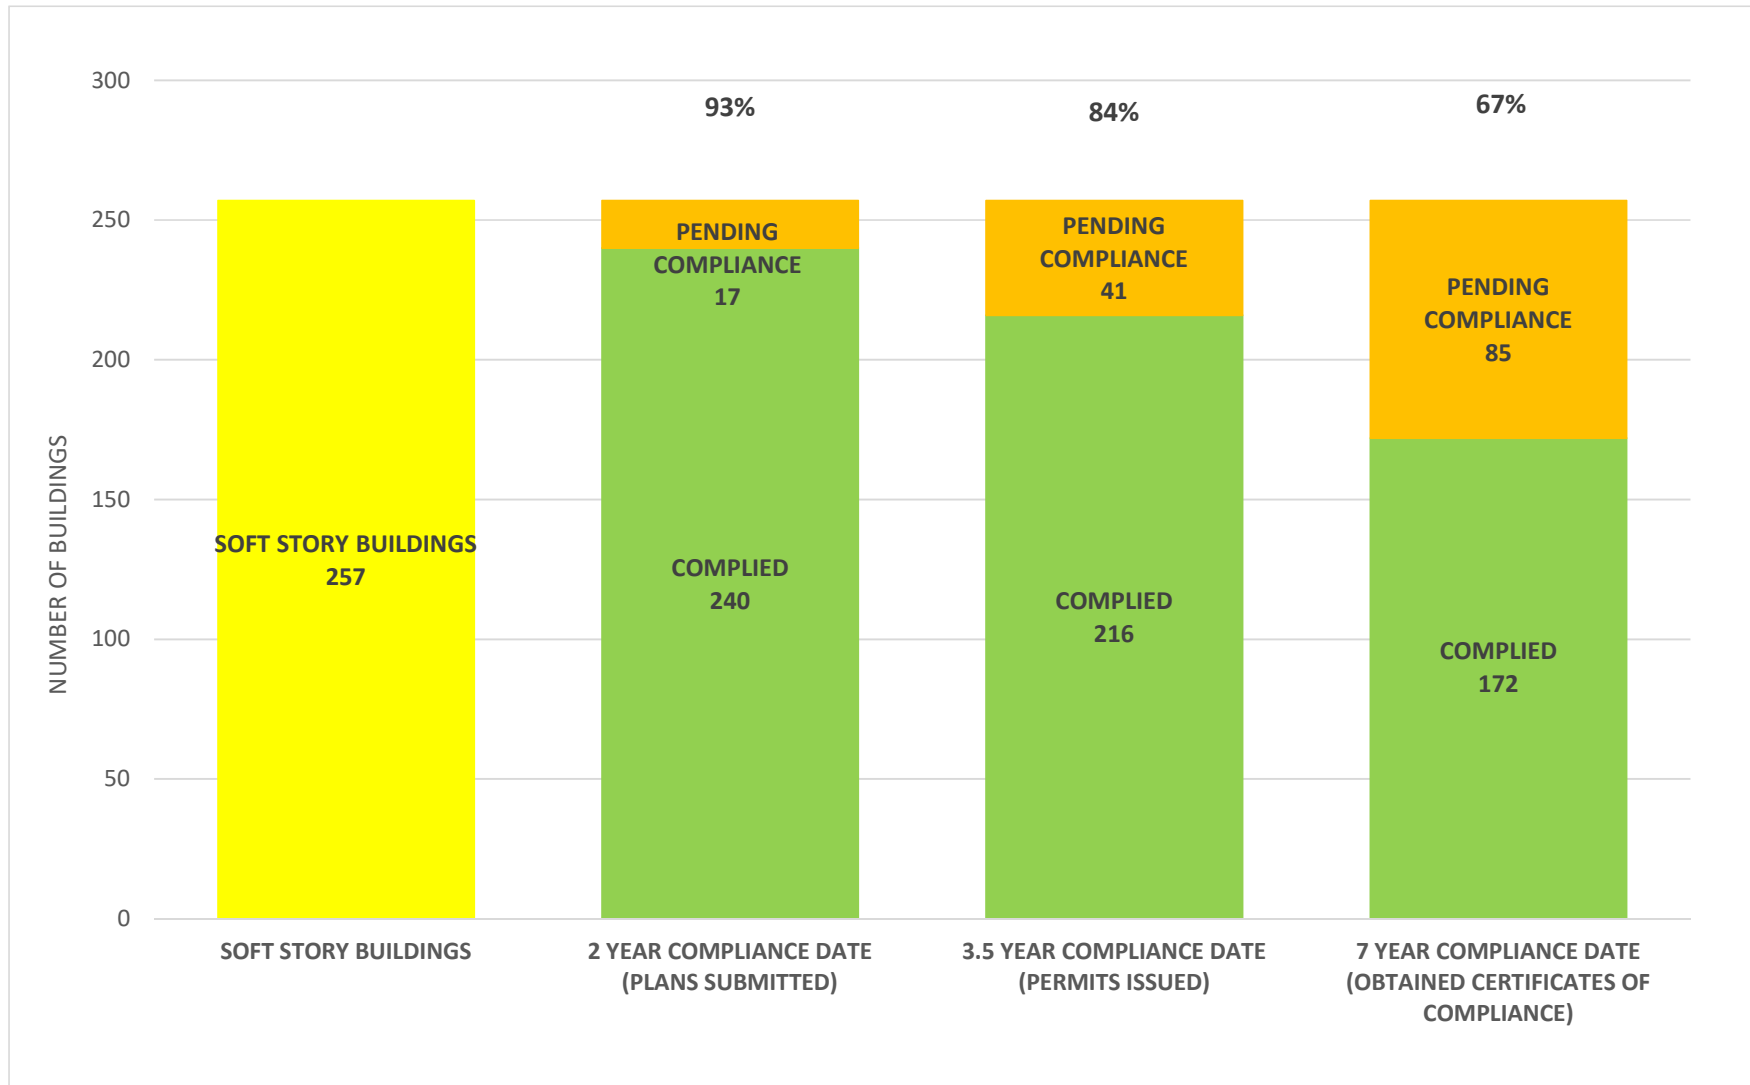

SOFT STORY RETROFIT PROGRAM STATUS FOR CD 14 AS OF March 1, 2023