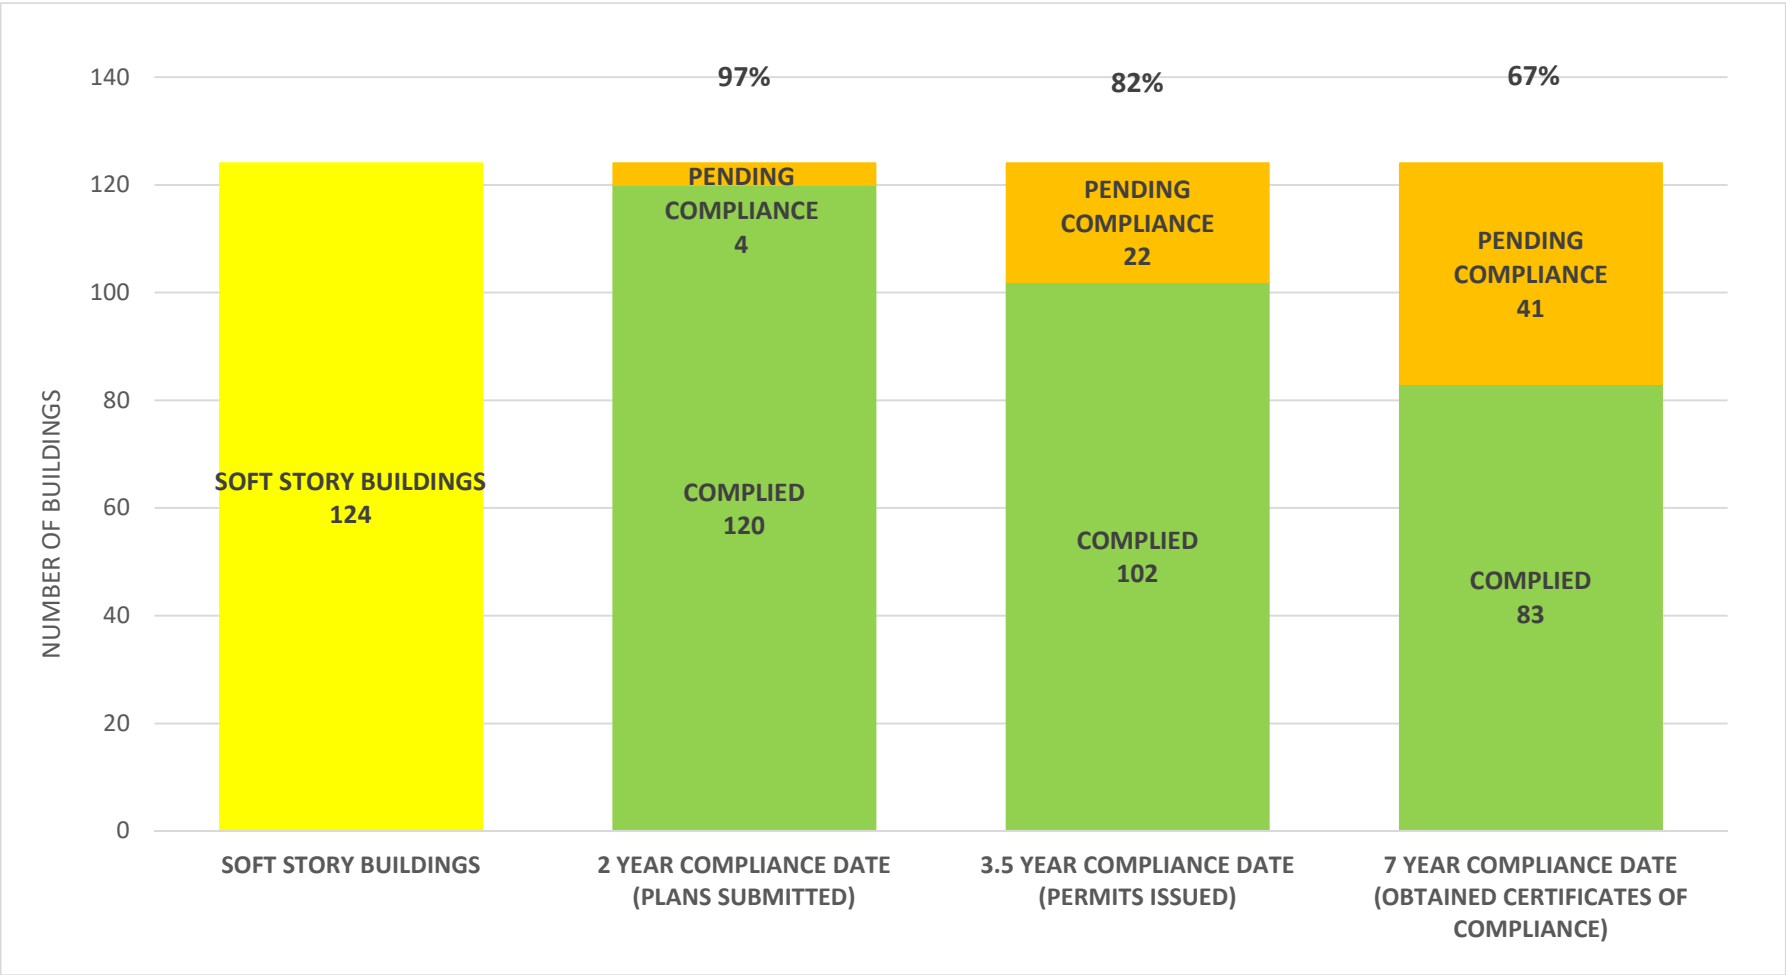

SOFT STORY RETROFIT PROGRAM STATUS FOR CD 4 AS OF March 1, 2023

SOFT STORY RETROFIT PROGRAM STATUS FOR CD 5 AS OF March 1, 2023

SOFT STORY RETROFIT PROGRAM STATUS FOR CD 6 AS OF **March 1, 2023**

SOFT STORY RETROFIT PROGRAM STATUS FOR CD 7 AS OF March 1, 2023