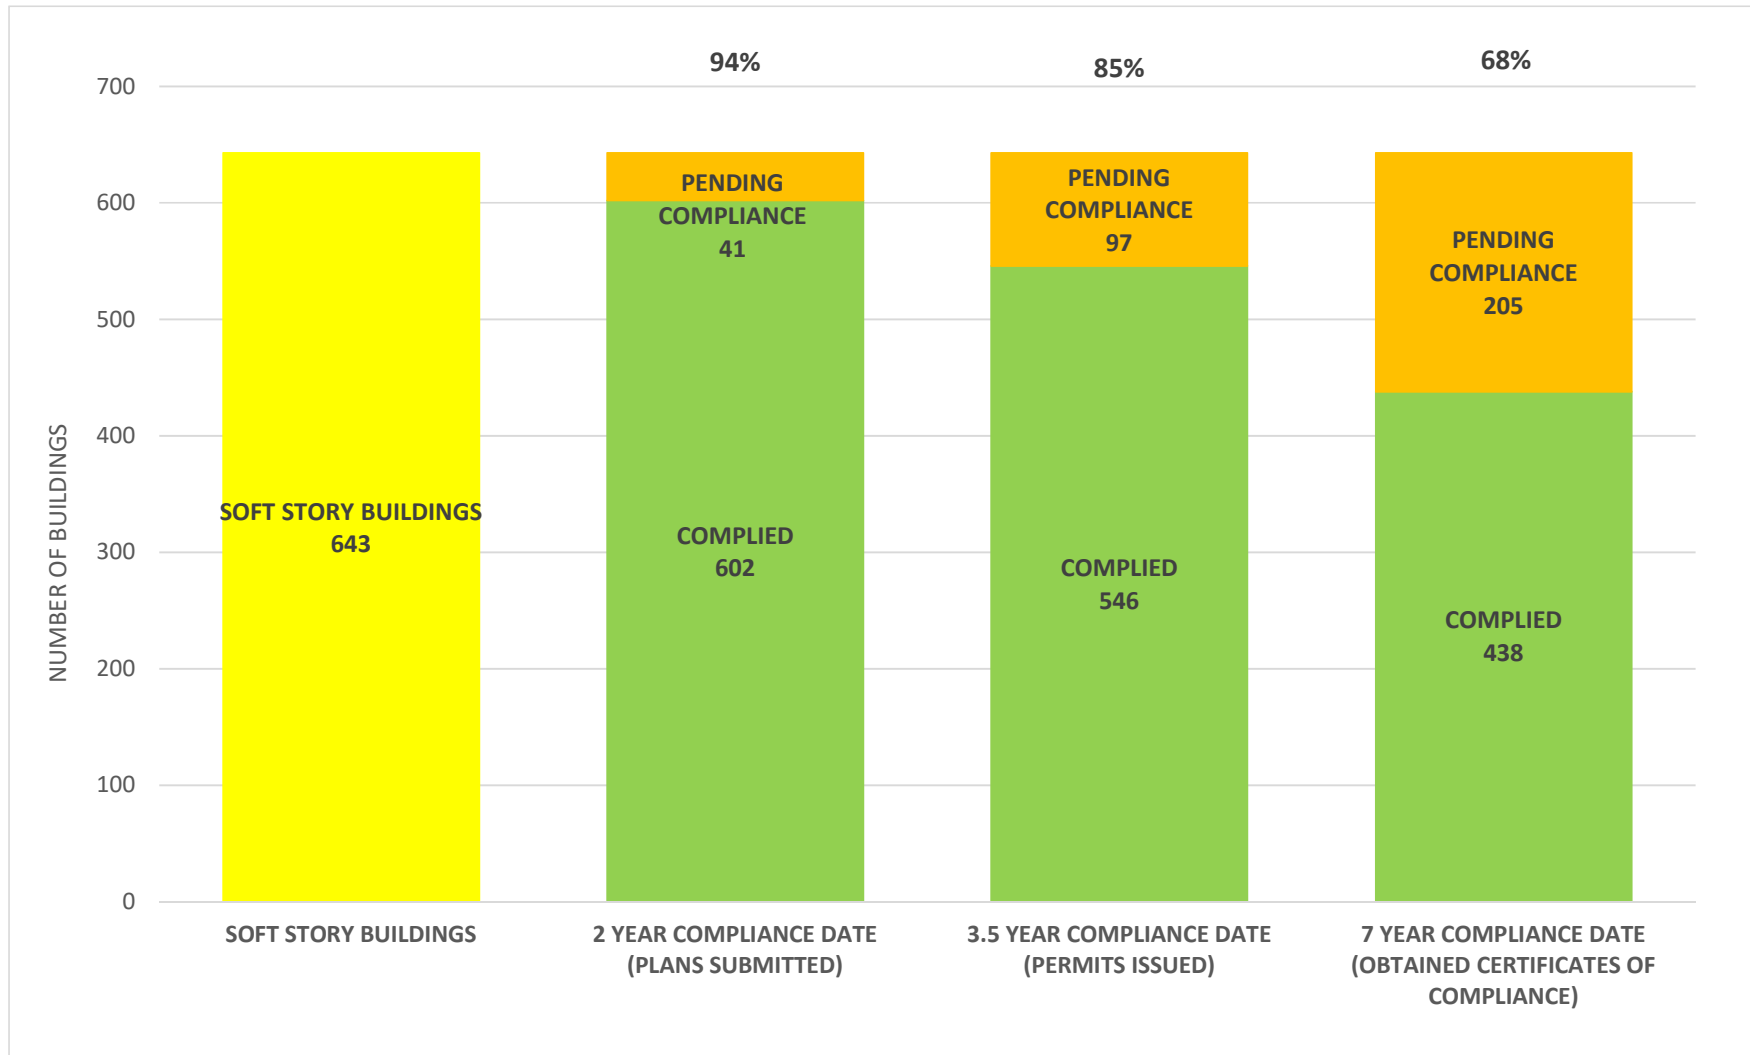

SOFT STORY RETROFIT PROGRAM STATUS FOR CD 4 AS OF March 1, 2023

SOFT STORY RETROFIT PROGRAM STATUS FOR CD 5 AS OF March 1, 2023

SOFT STORY RETROFIT PROGRAM STATUS FOR CD 6 AS OF **March 1, 2023**

SOFT STORY RETROFIT PROGRAM STATUS FOR CD 7 AS OF March 1, 2023