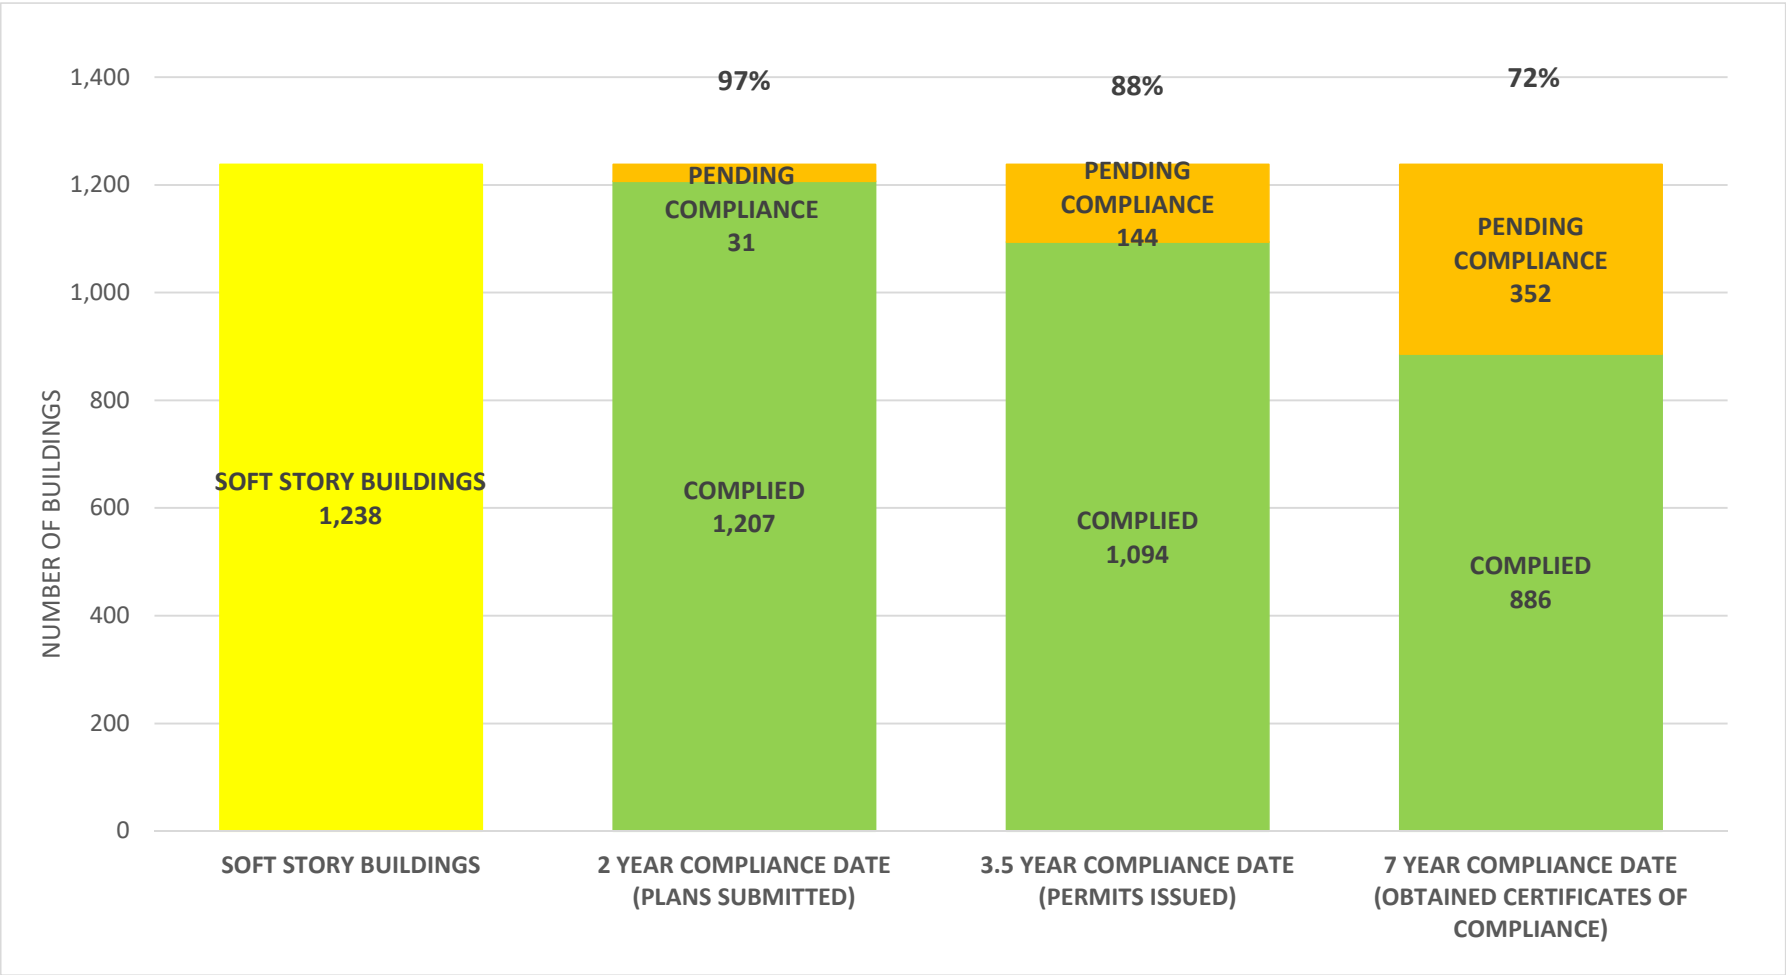

SOFT STORY RETROFIT PROGRAM STATUS FOR CD 10 AS OF March 1, 2023