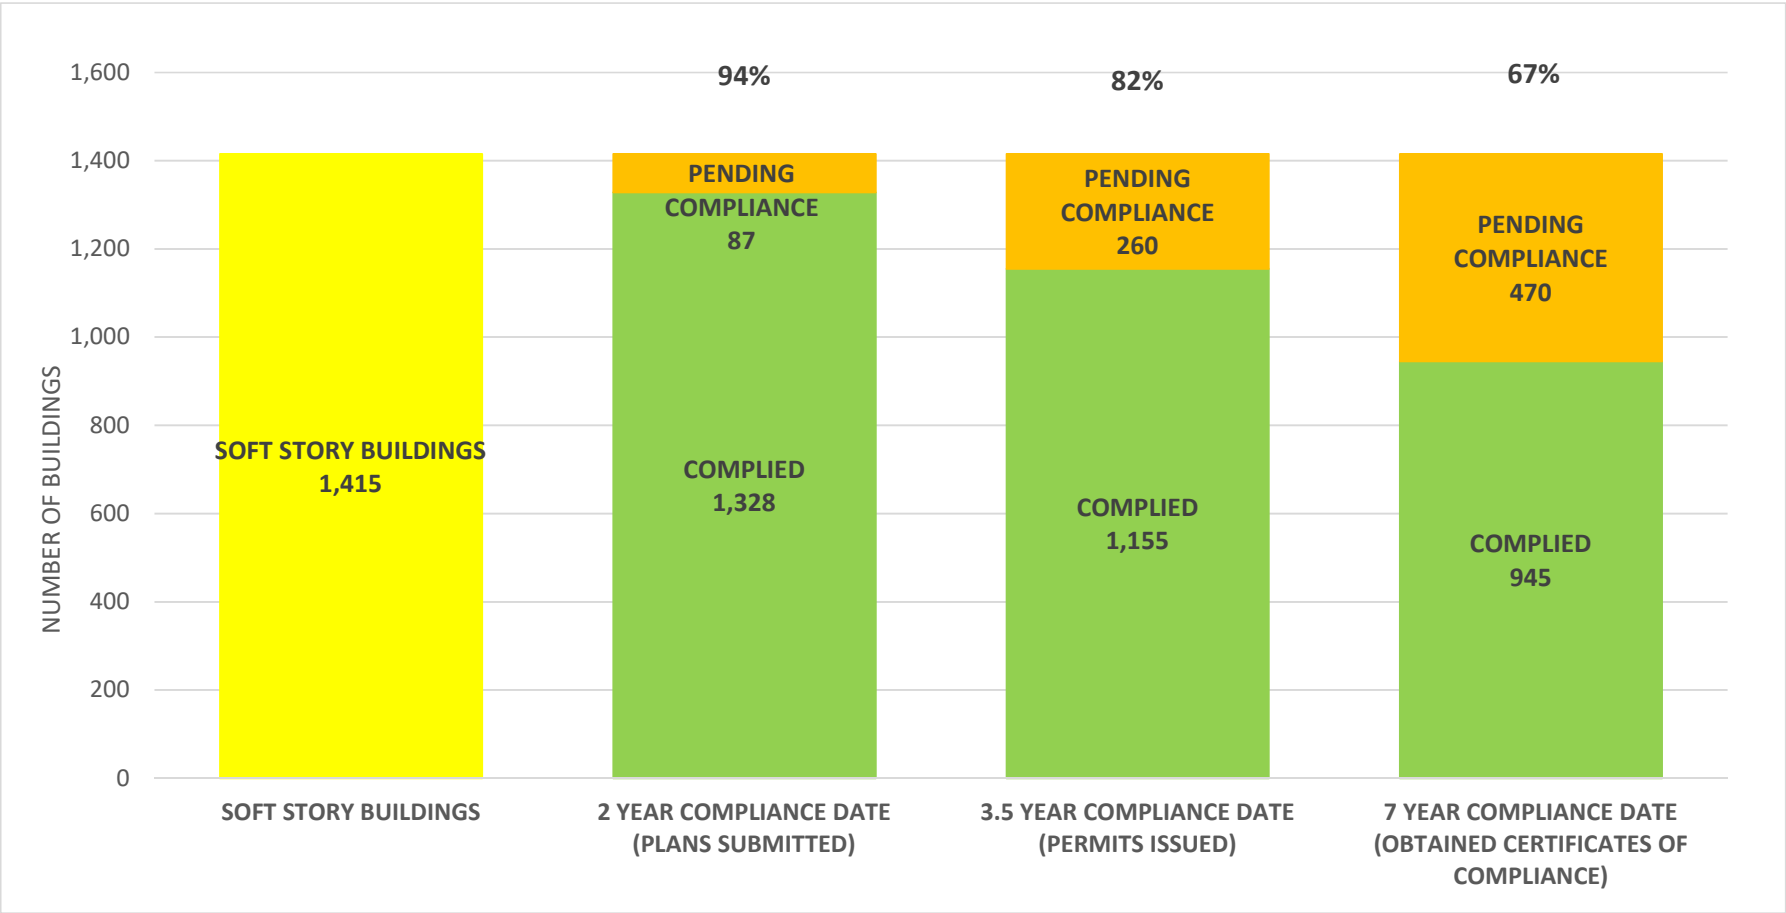

SOFT STORY RETROFIT PROGRAM STATUS FOR CD 2 AS OF March 1, 2023