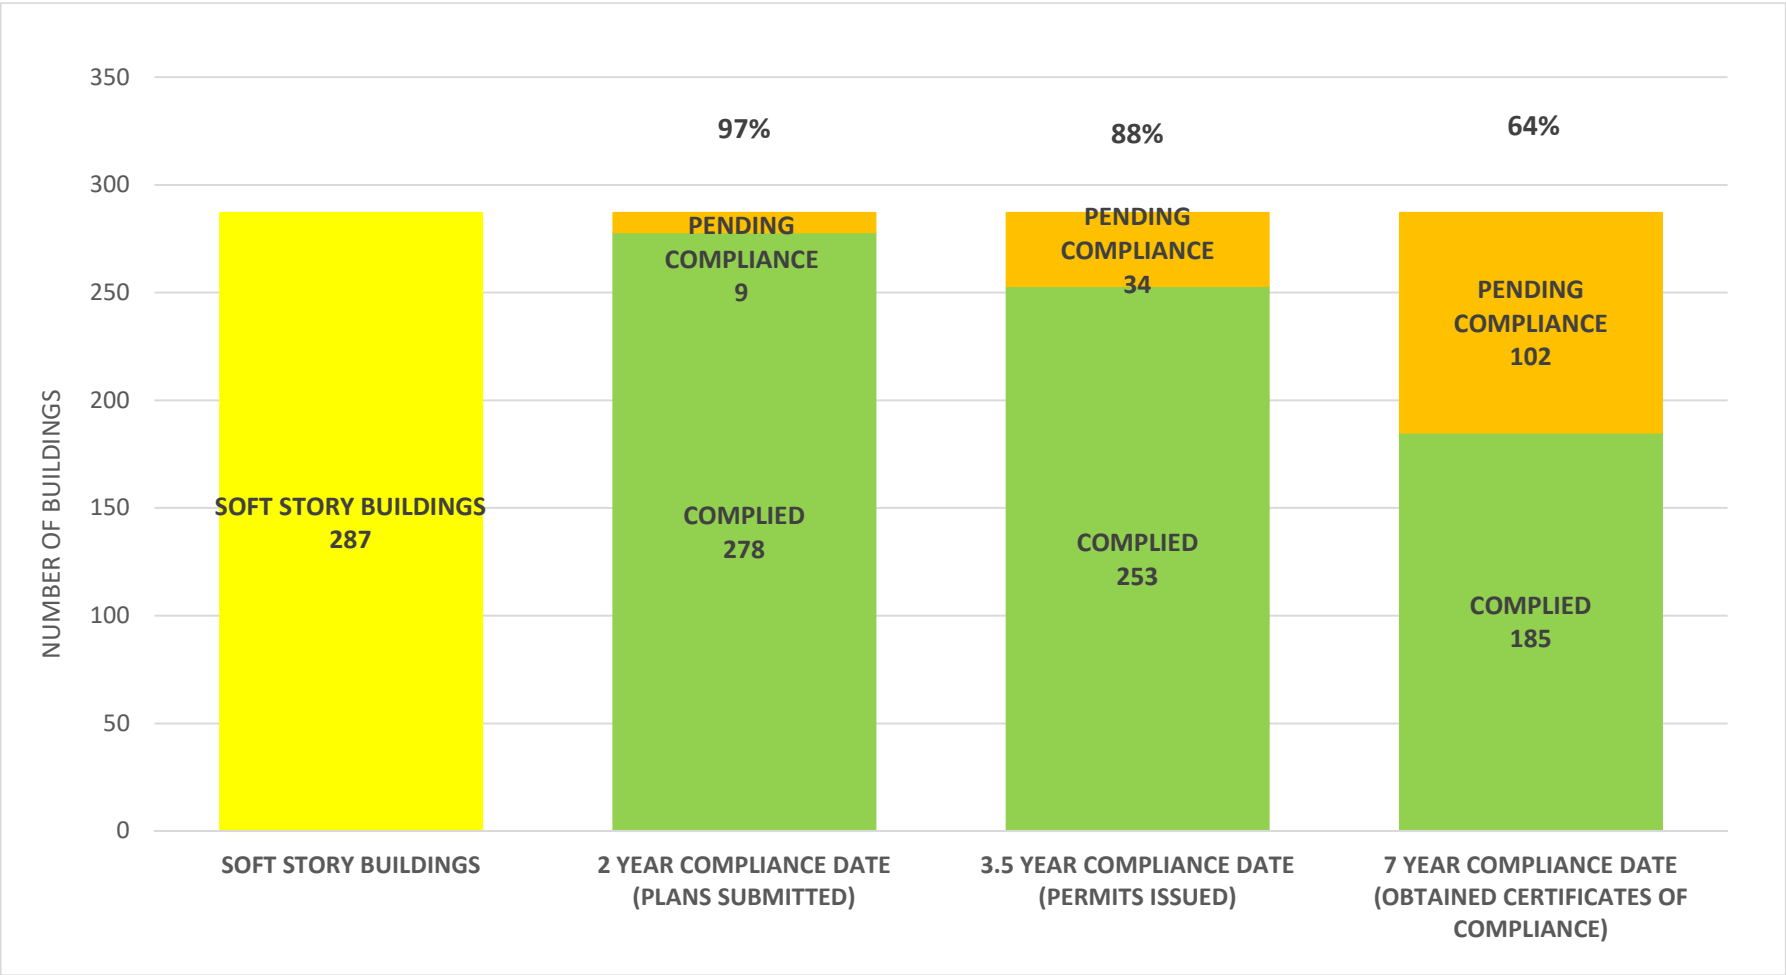

SOFT STORY RETROFIT PROGRAM STATUS FOR CD 12 AS OF March 1, 2023