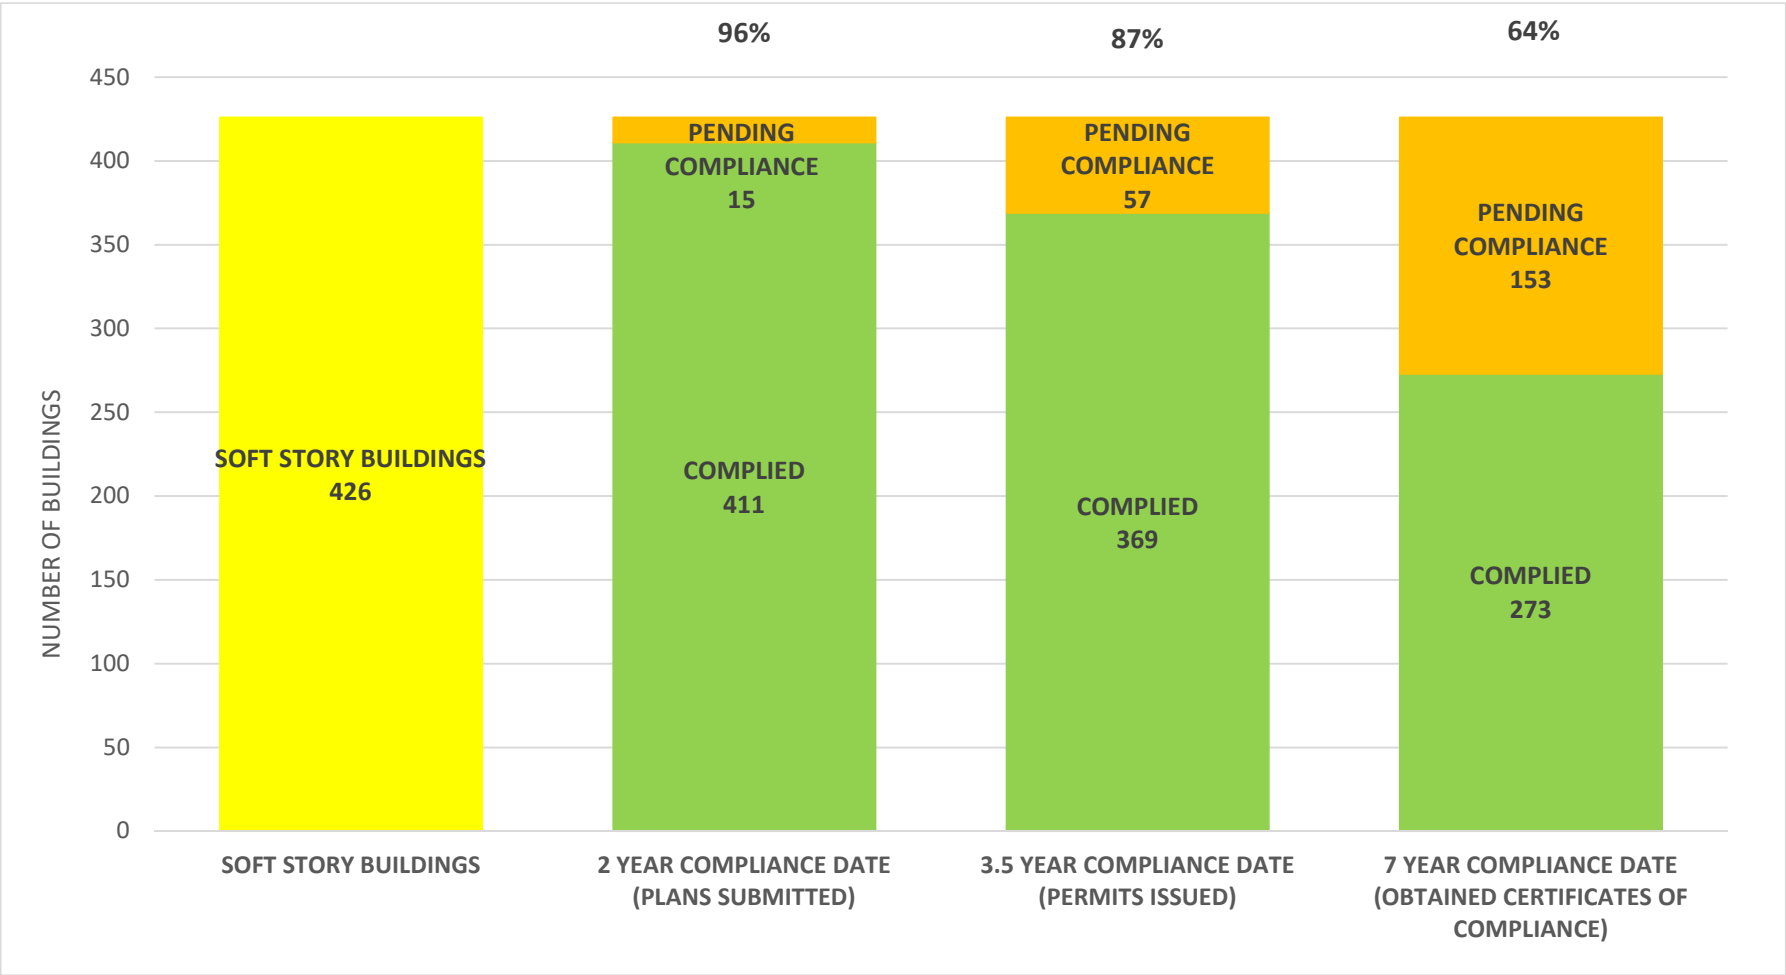

SOFT STORY RETROFIT PROGRAM STATUS FOR CD 1 AS OF March 1, 2023