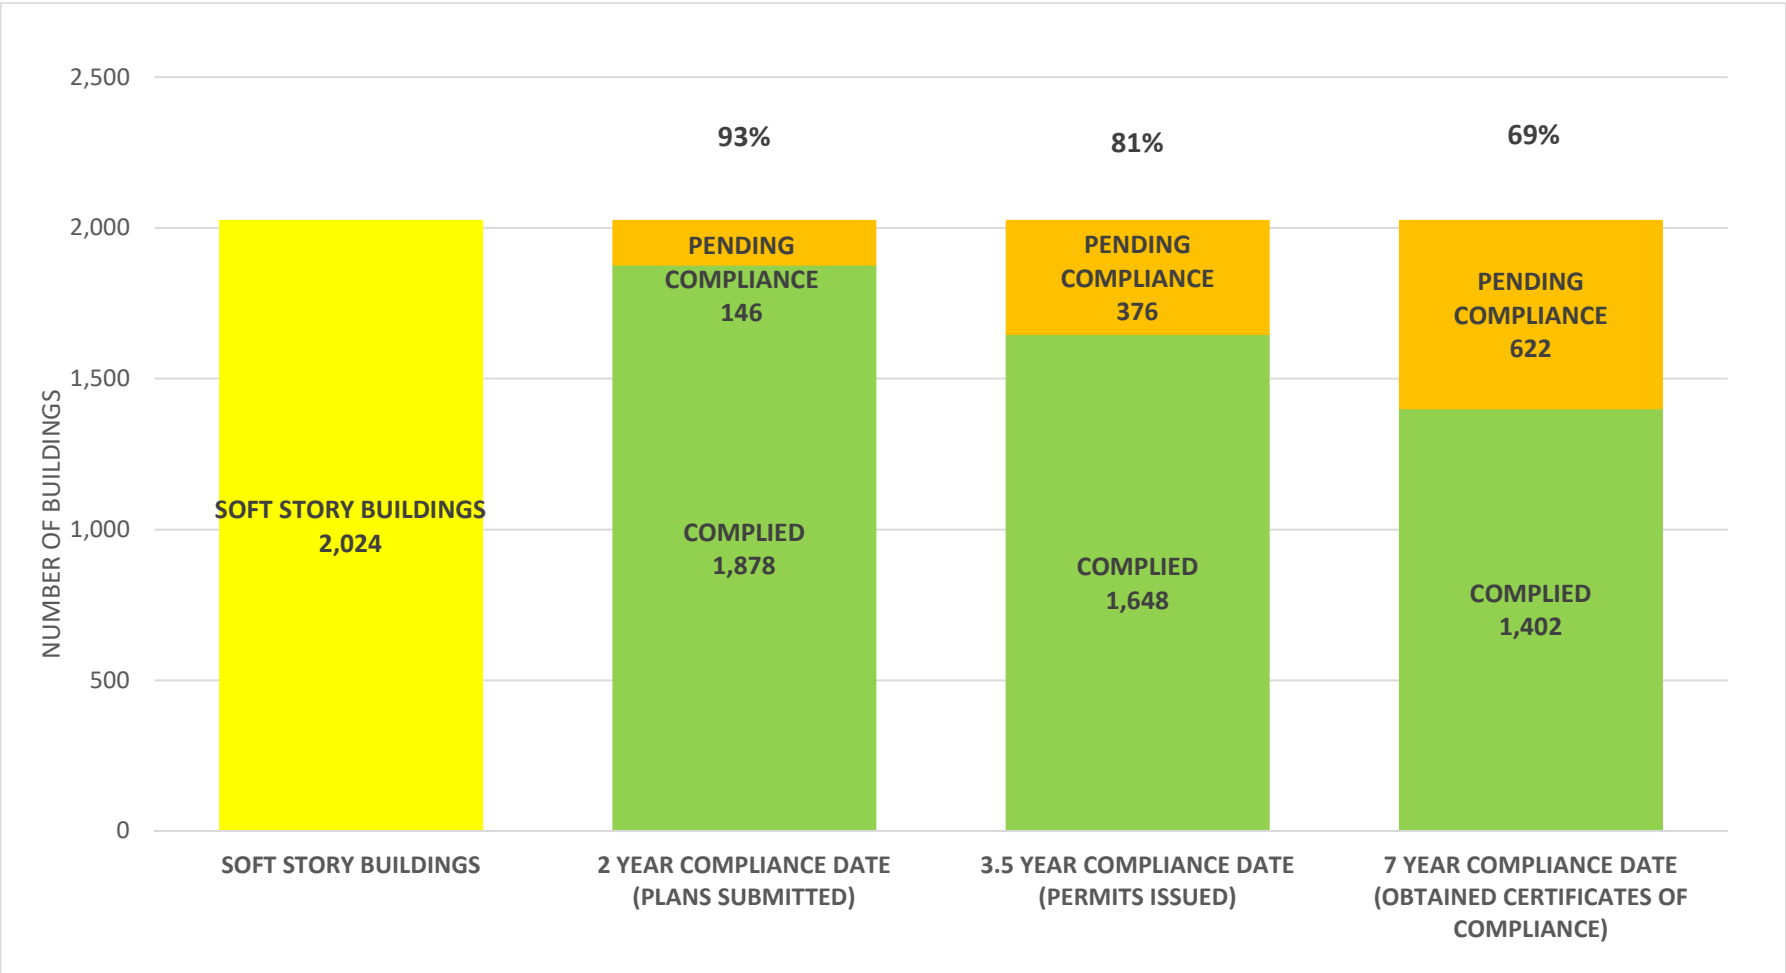

SOFT STORY RETROFIT PROGRAM STATUS FOR CD 8 AS OF March 1, 2023

SOFT STORY RETROFIT PROGRAM STATUS FOR CD 9 AS OF March 1, 2023

SOFT STORY RETROFIT PROGRAM STATUS FOR CD 10 AS OF March 1, 2023

SOFT STORY RETROFIT PROGRAM STATUS FOR CD 11 AS OF March 1, 2023