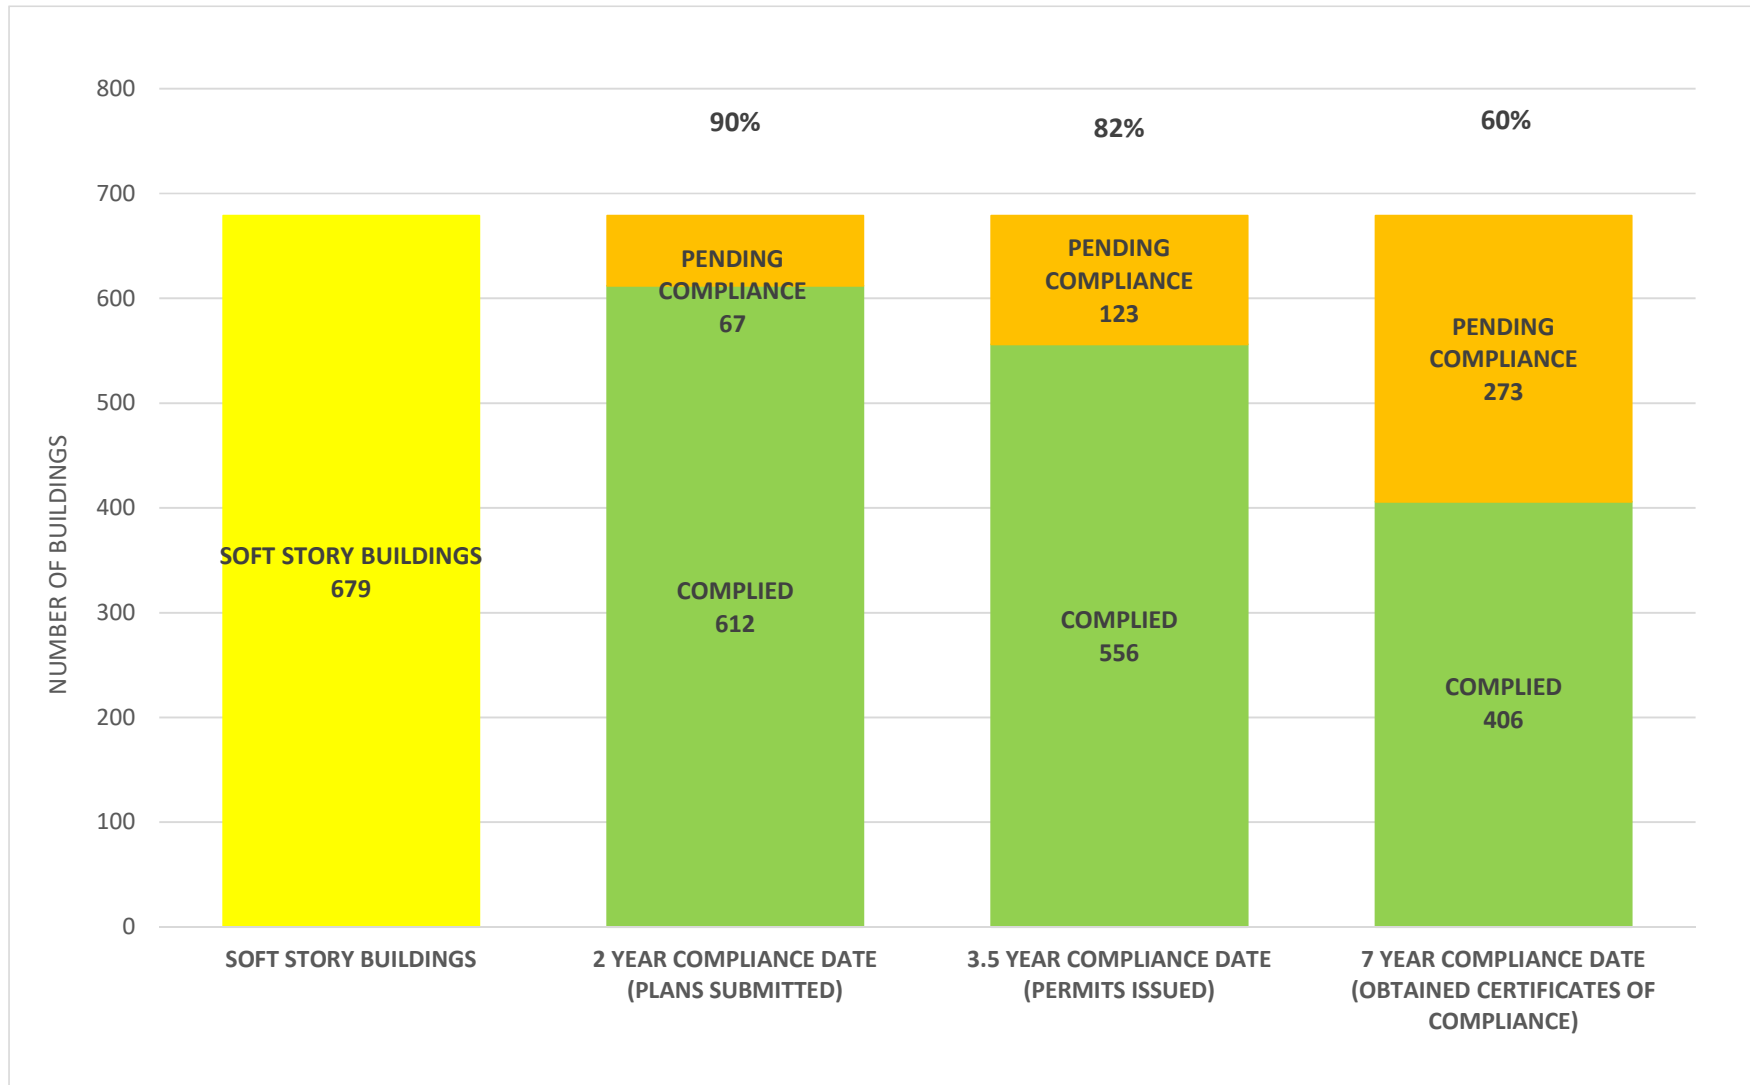

SOFT STORY RETROFIT PROGRAM STATUS FOR CD 3 AS OF March 1, 2023