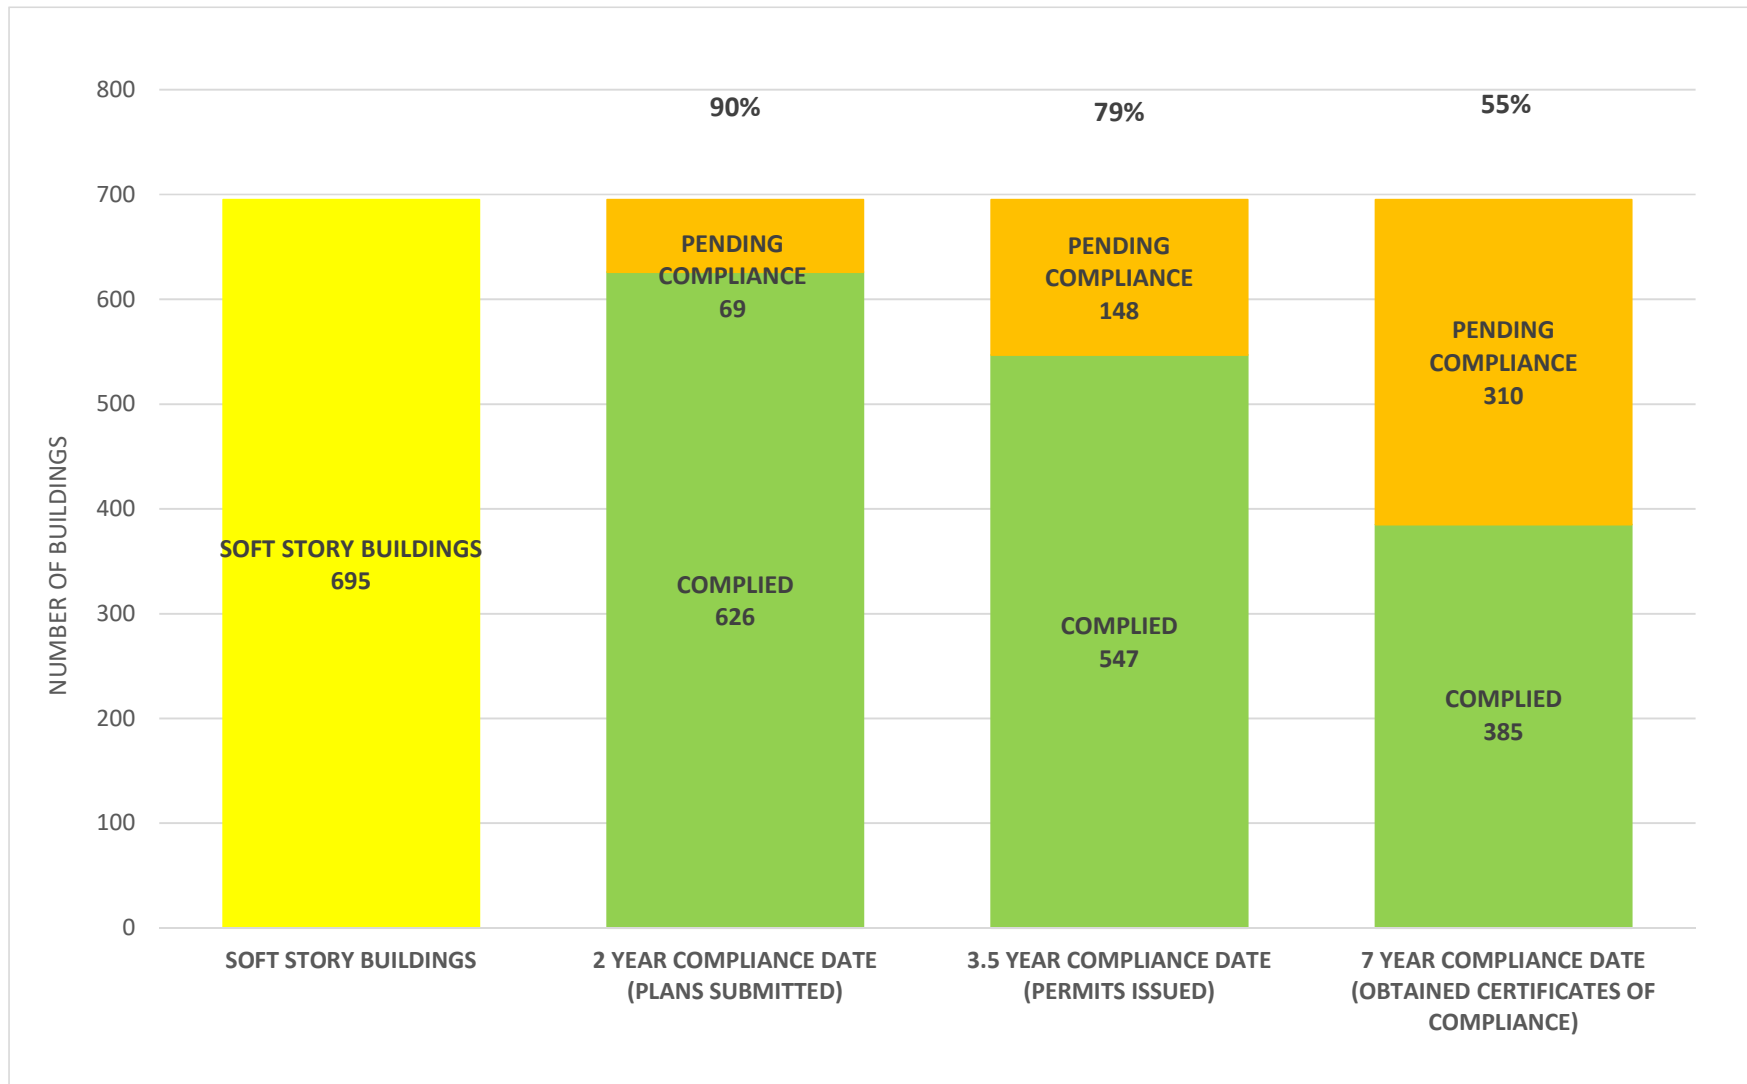

SOFT STORY RETROFIT PROGRAM STATUS AS OF August 1, 2022

SOFT STORY RETROFIT PROGRAM STATUS FOR CD 1 AS OF August 1, 2022

SOFT STORY RETROFIT PROGRAM STATUS FOR CD 2 AS OF August 1, 2022

SOFT STORY RETROFIT PROGRAM STATUS FOR CD 3 AS OF August 1, 2022

SOFT STORY RETROFIT PROGRAM STATUS FOR CD 4 AS OF August 1, 2022

SOFT STORY RETROFIT PROGRAM STATUS FOR CD 5 AS OF August 1, 2022

SOFT STORY RETROFIT PROGRAM STATUS FOR CD 6 AS OF August 1, 2022

SOFT STORY RETROFIT PROGRAM STATUS FOR CD 7 AS OF August 1, 2022