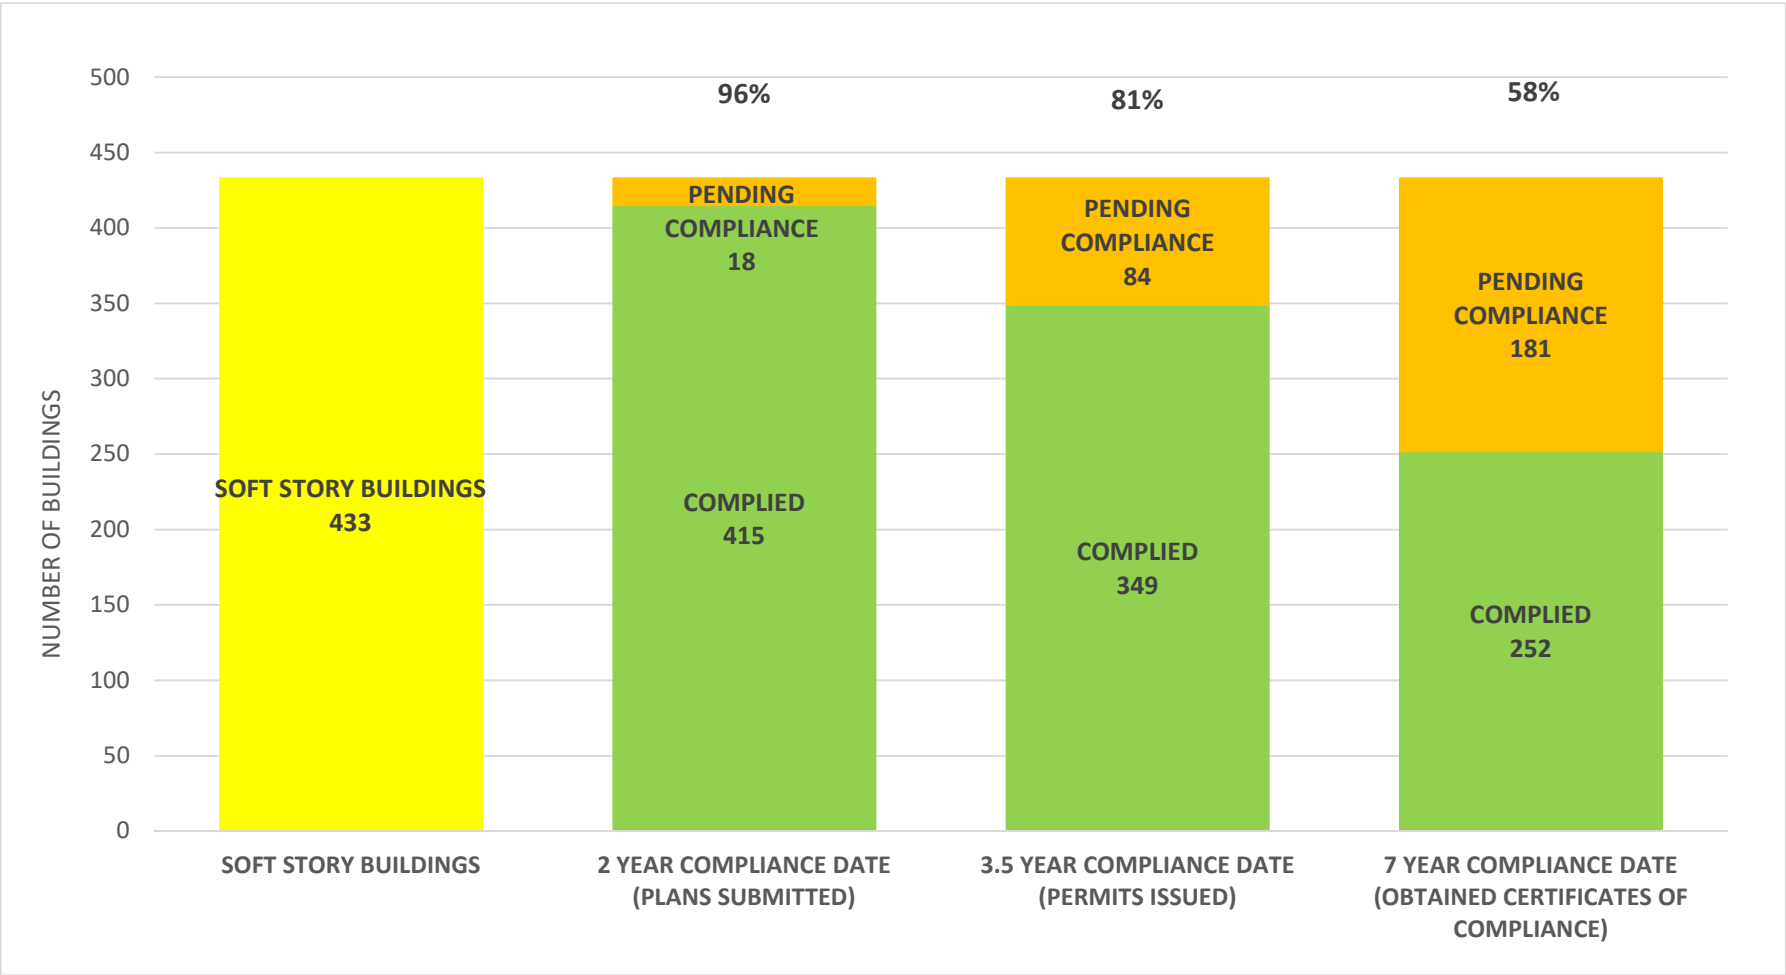

SOFT STORY RETROFIT PROGRAM STATUS AS OF August 1, 2022

SOFT STORY RETROFIT PROGRAM STATUS FOR CD 1 AS OF August 1, 2022

SOFT STORY RETROFIT PROGRAM STATUS FOR CD 2 AS OF August 1, 2022

SOFT STORY RETROFIT PROGRAM STATUS FOR CD 3 AS OF August 1, 2022