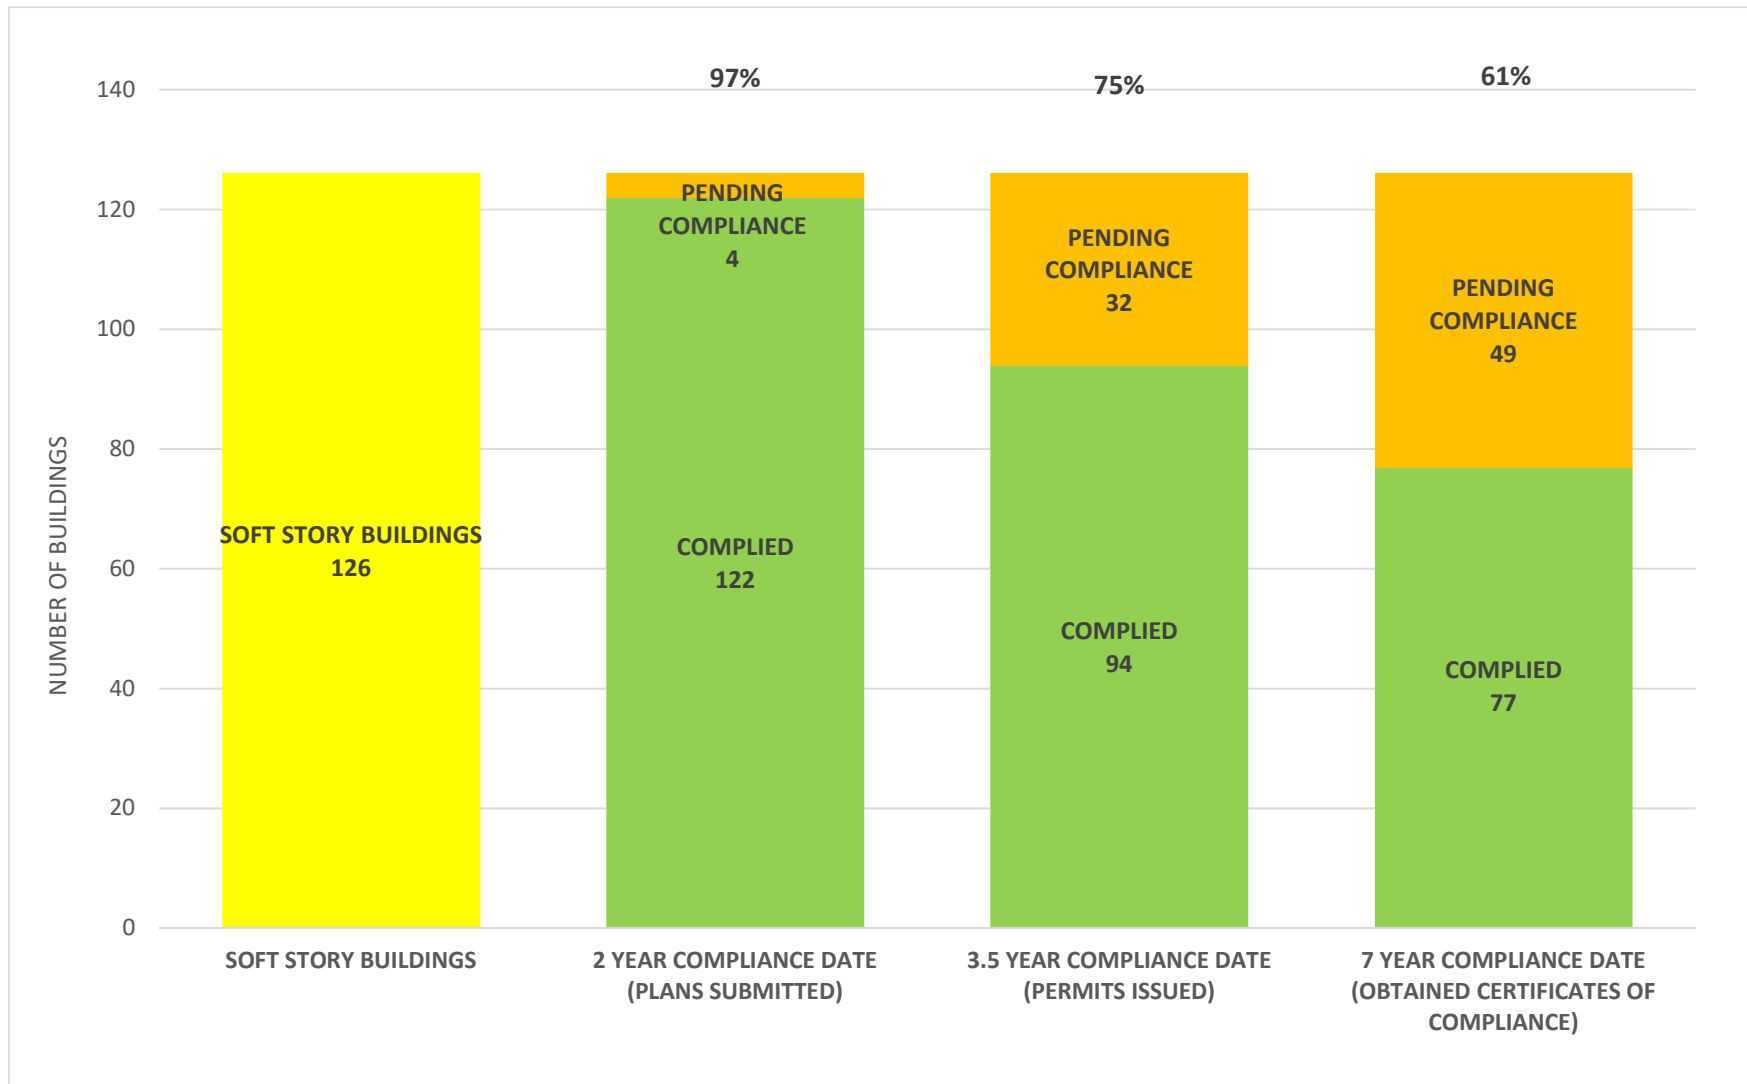

SOFT STORY RETROFIT PROGRAM STATUS FOR CD 4 AS OF August 1, 2022

SOFT STORY RETROFIT PROGRAM STATUS FOR CD 5 AS OF August 1, 2022

SOFT STORY RETROFIT PROGRAM STATUS FOR CD 6 AS OF August 1, 2022

SOFT STORY RETROFIT PROGRAM STATUS FOR CD 7 AS OF August 1, 2022

SOFT STORY RETROFIT PROGRAM STATUS FOR CD 8 AS OF August 1, 2022

SOFT STORY RETROFIT PROGRAM STATUS FOR CD 9 AS OF August 1, 2022

SOFT STORY RETROFIT PROGRAM STATUS FOR CD 10 AS OF August 1, 2022

SOFT STORY RETROFIT PROGRAM STATUS FOR CD 11 AS OF August 1, 2022