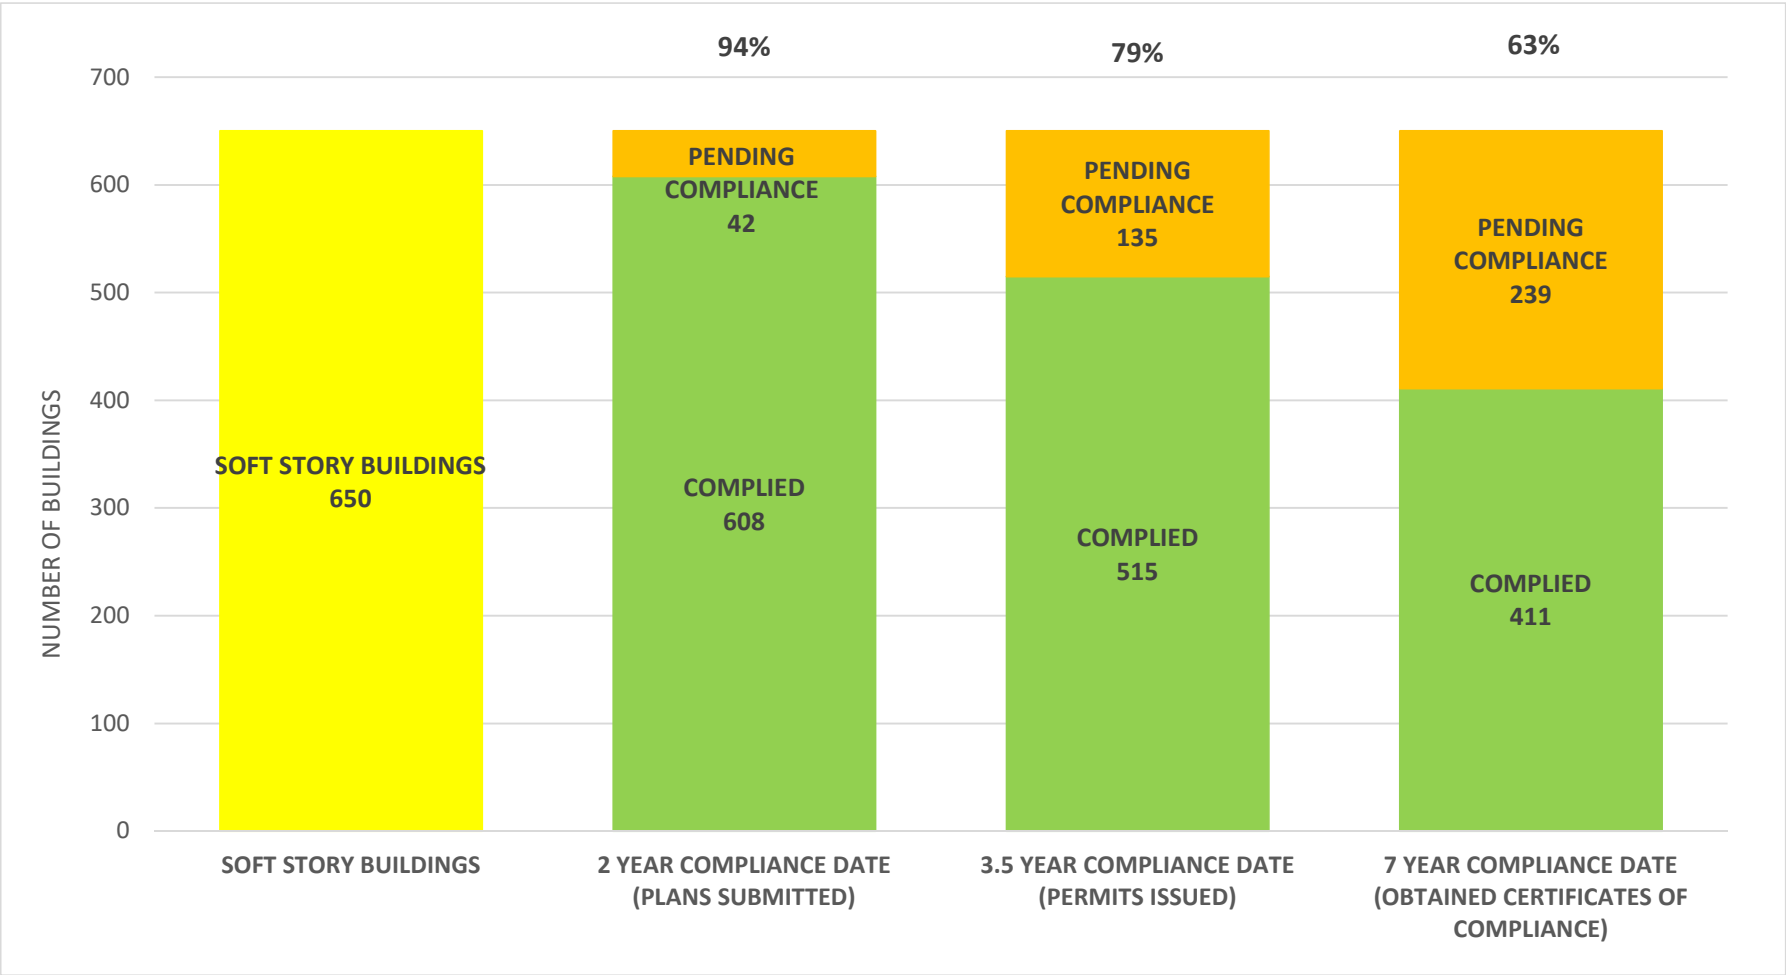

SOFT STORY RETROFIT PROGRAM STATUS FOR CD 4 AS OF August 1, 2022

SOFT STORY RETROFIT PROGRAM STATUS FOR CD 5 AS OF August 1, 2022

SOFT STORY RETROFIT PROGRAM STATUS FOR CD 6 AS OF August 1, 2022

SOFT STORY RETROFIT PROGRAM STATUS FOR CD 7 AS OF August 1, 2022