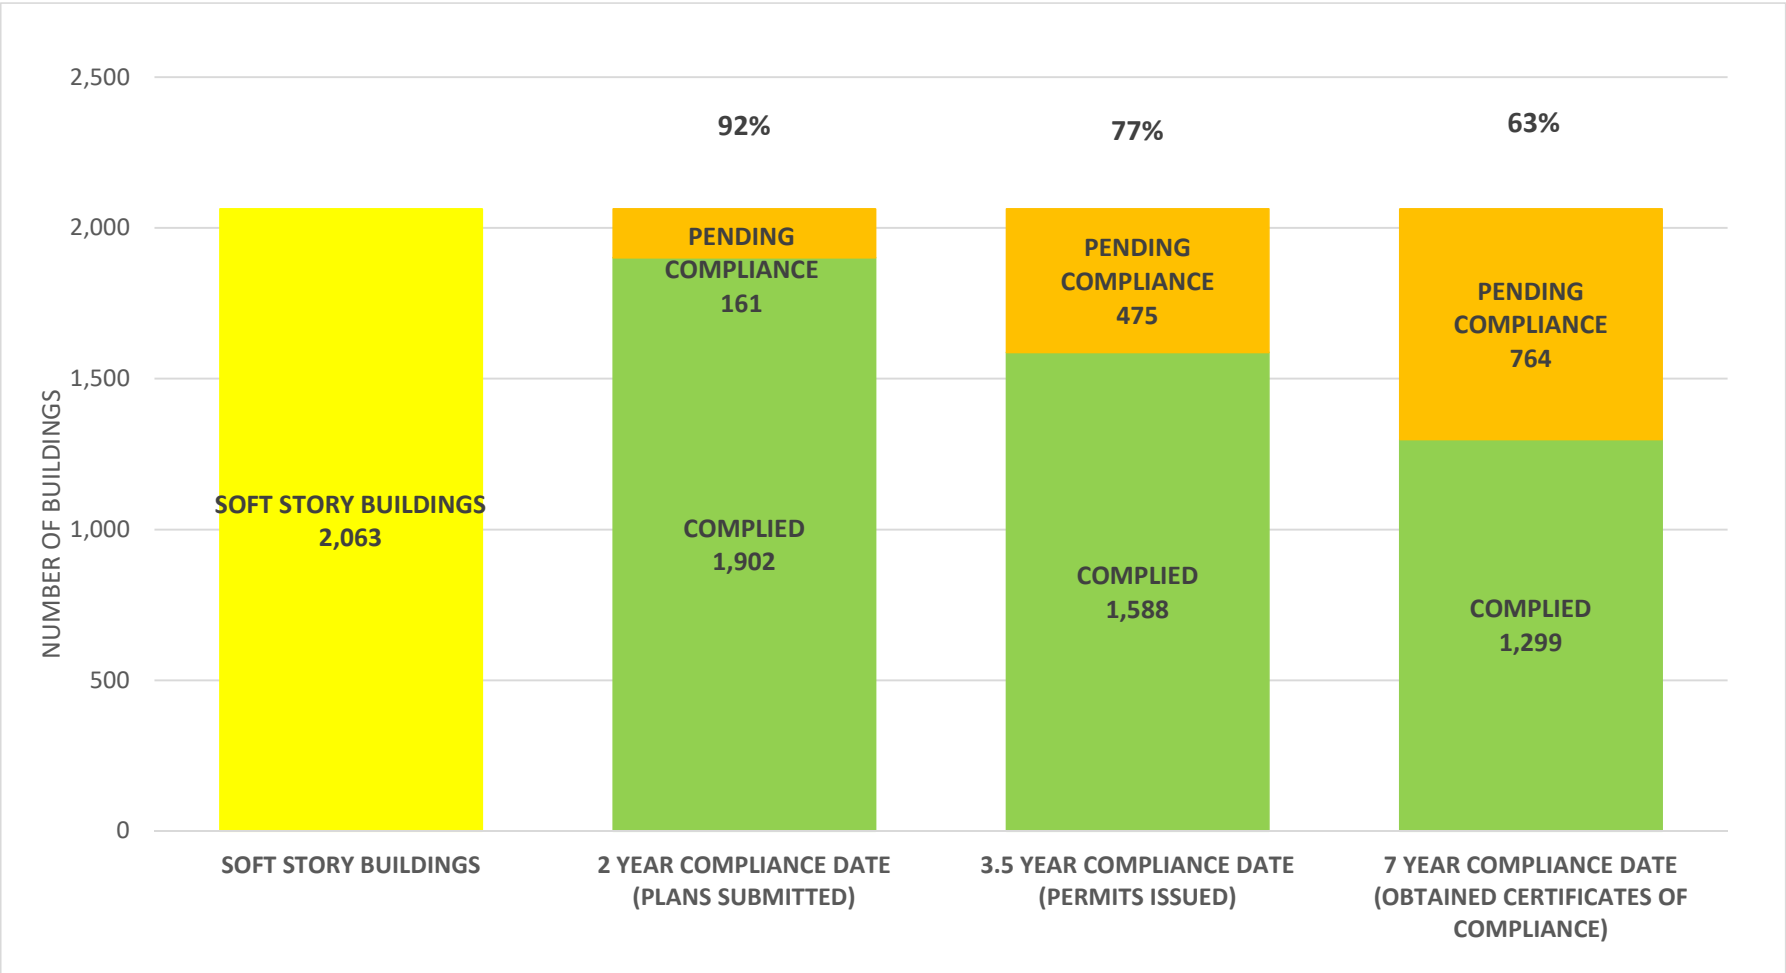

SOFT STORY RETROFIT PROGRAM STATUS FOR CD 8 AS OF August 1, 2022

SOFT STORY RETROFIT PROGRAM STATUS FOR CD 9 AS OF August 1, 2022

SOFT STORY RETROFIT PROGRAM STATUS FOR CD 10 AS OF August 1, 2022

SOFT STORY RETROFIT PROGRAM STATUS FOR CD 11 AS OF August 1, 2022