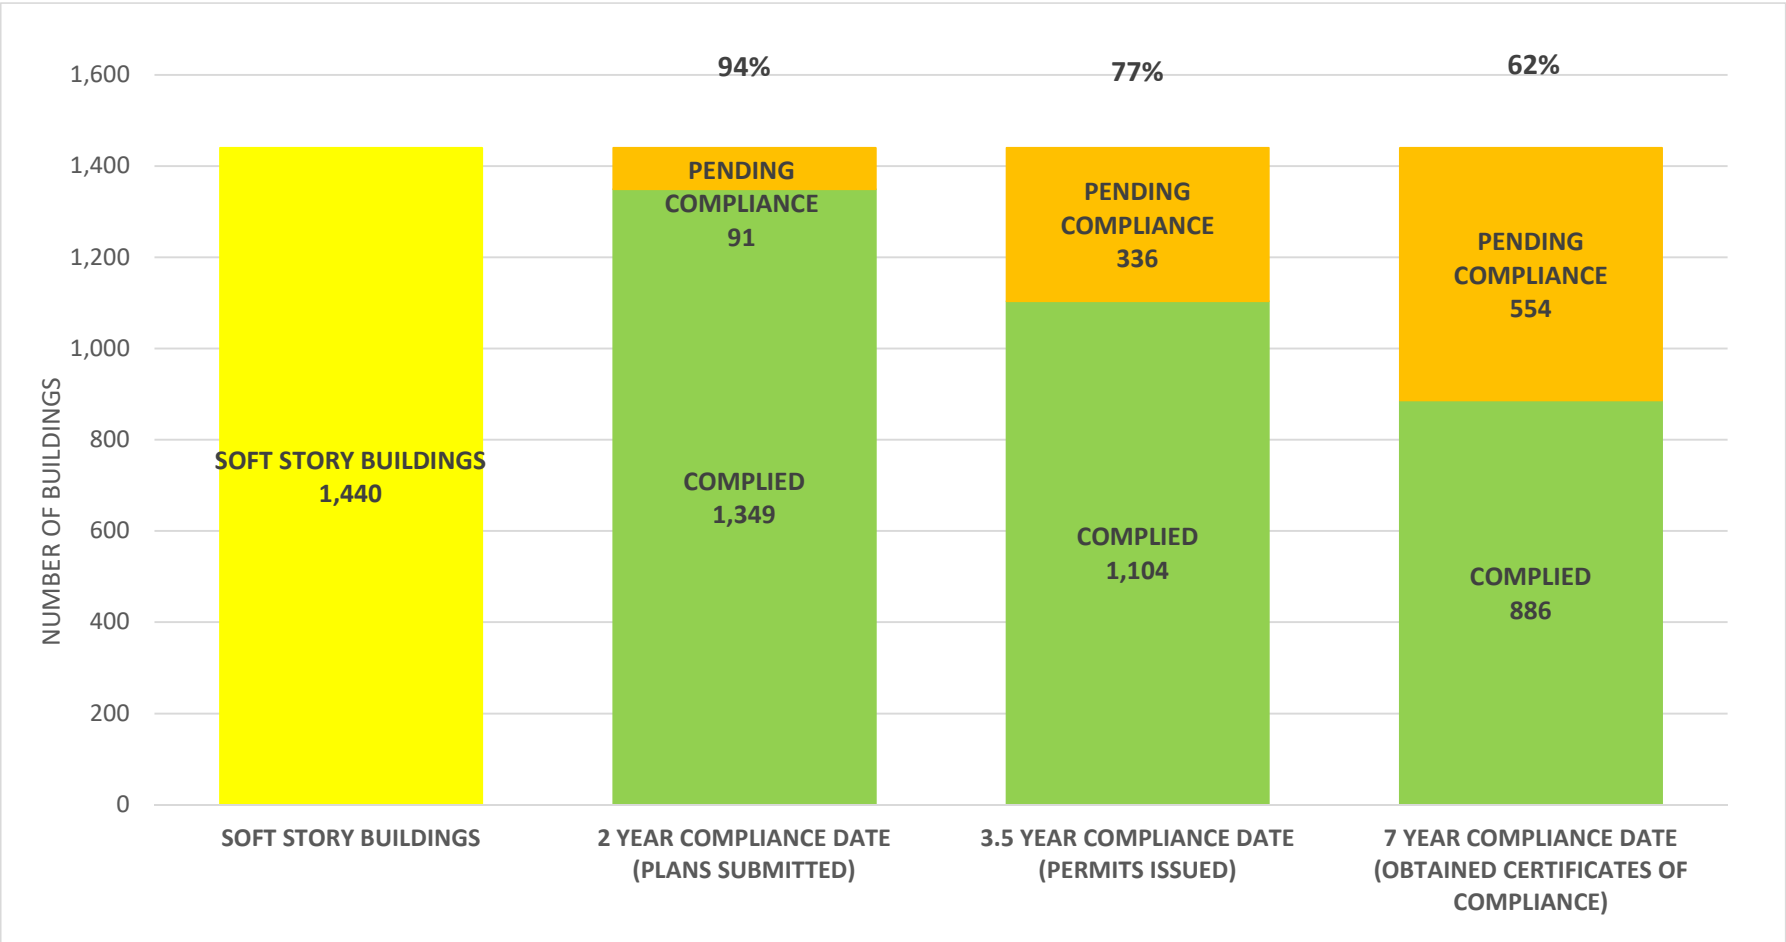

SOFT STORY RETROFIT PROGRAM STATUS AS OF August 1, 2022

SOFT STORY RETROFIT PROGRAM STATUS FOR CD 1 AS OF August 1, 2022

SOFT STORY RETROFIT PROGRAM STATUS FOR CD 2 AS OF August 1, 2022

SOFT STORY RETROFIT PROGRAM STATUS FOR CD 3 AS OF August 1, 2022