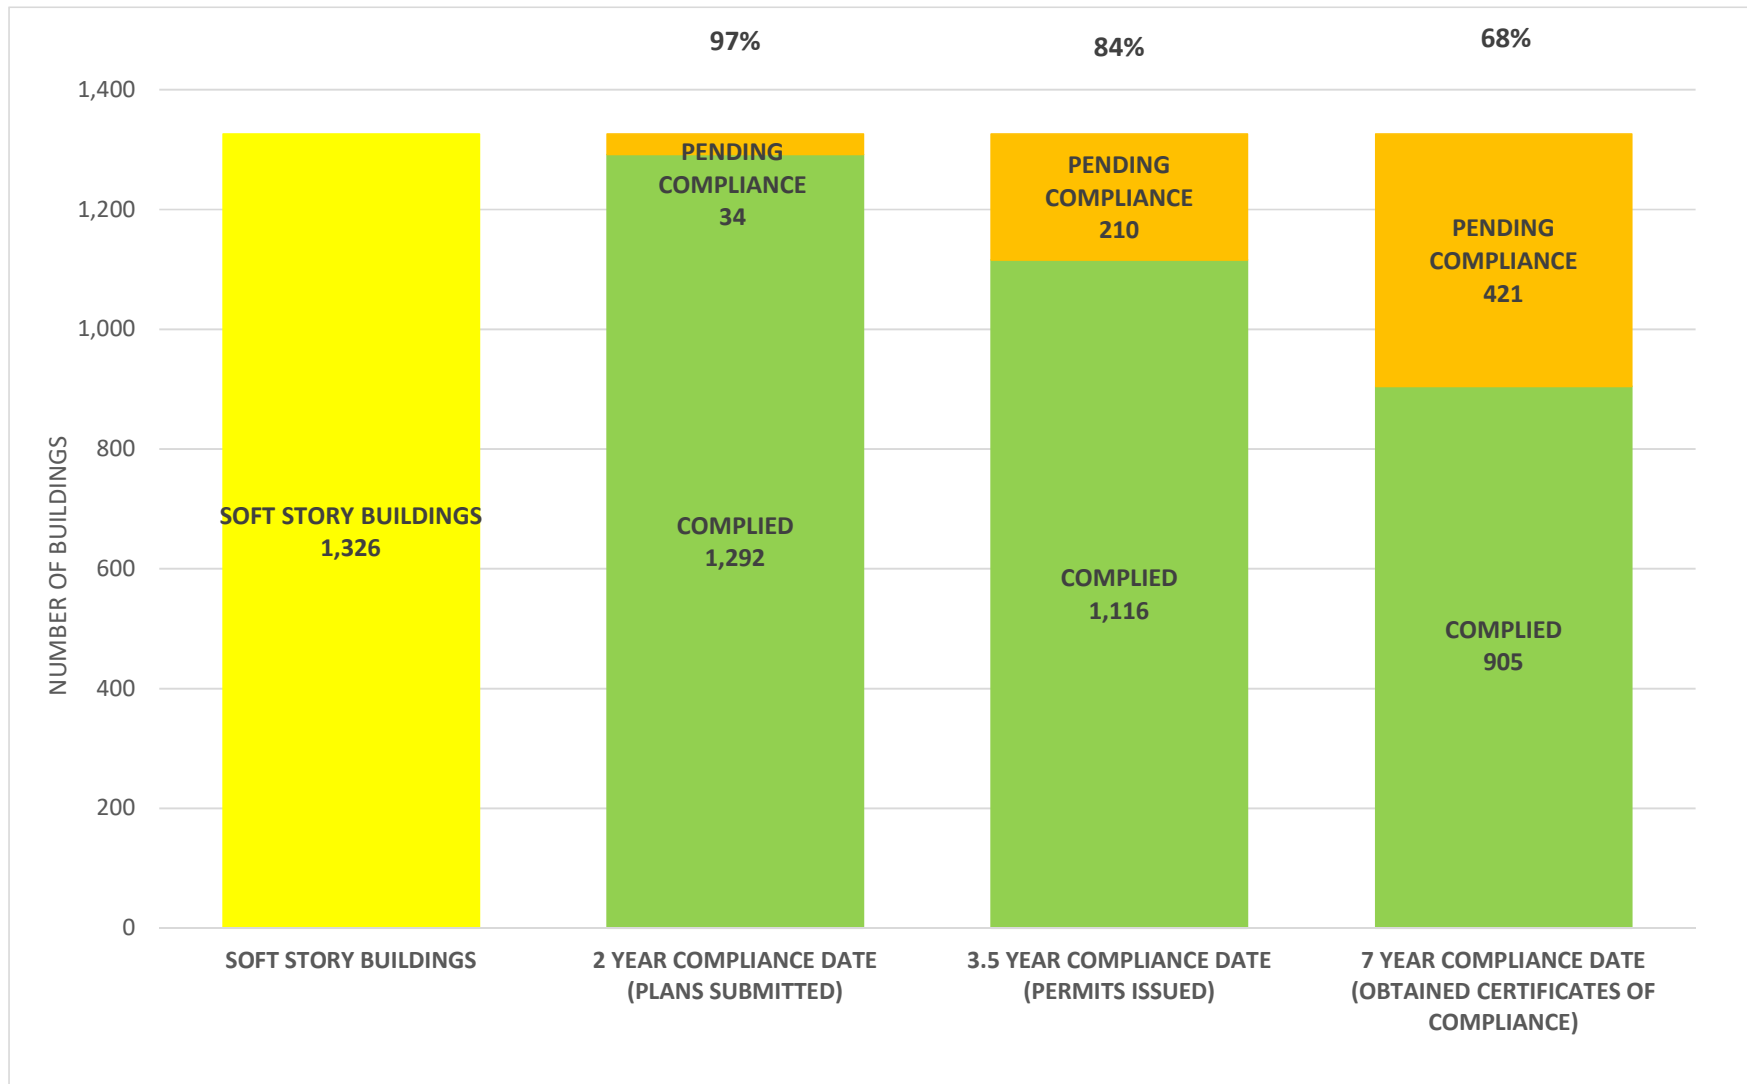

SOFT STORY RETROFIT PROGRAM STATUS AS OF August 1, 2022

SOFT STORY RETROFIT PROGRAM STATUS FOR CD 1 AS OF August 1, 2022

SOFT STORY RETROFIT PROGRAM STATUS FOR CD 2 AS OF August 1, 2022

SOFT STORY RETROFIT PROGRAM STATUS FOR CD 3 AS OF August 1, 2022

SOFT STORY RETROFIT PROGRAM STATUS FOR CD 4 AS OF August 1, 2022

SOFT STORY RETROFIT PROGRAM STATUS FOR CD 5 AS OF August 1, 2022

SOFT STORY RETROFIT PROGRAM STATUS FOR CD 6 AS OF August 1, 2022

SOFT STORY RETROFIT PROGRAM STATUS FOR CD 7 AS OF August 1, 2022