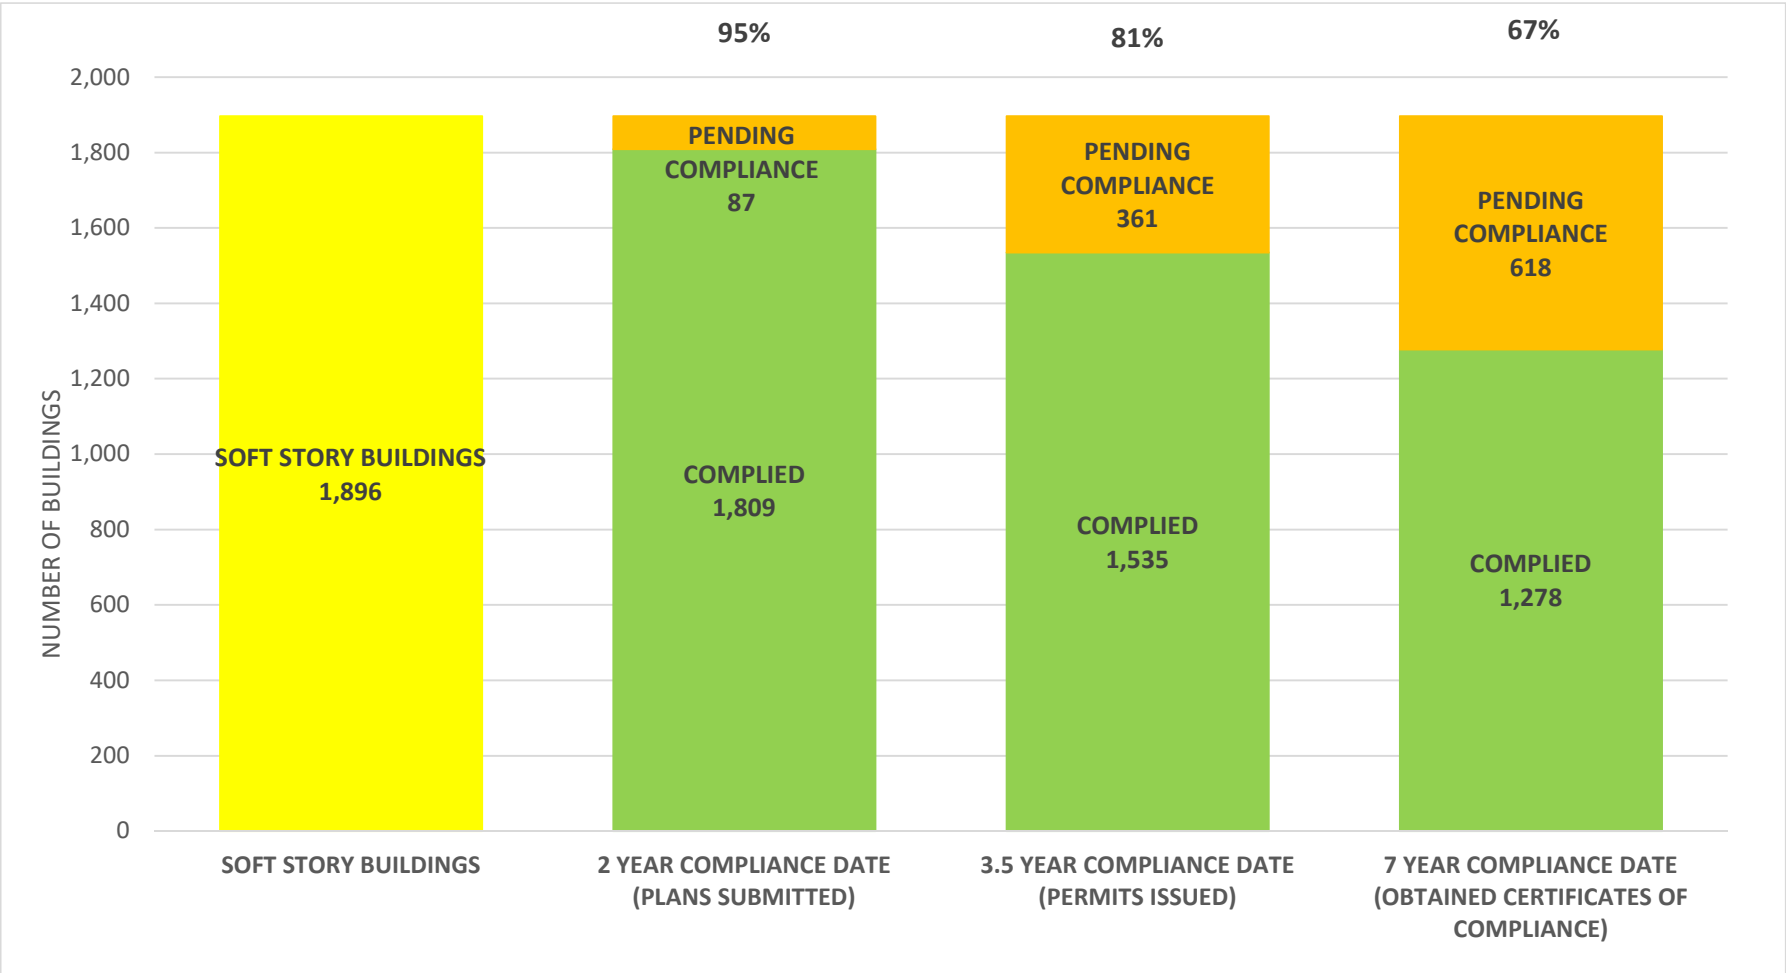

SOFT STORY RETROFIT PROGRAM STATUS FOR CD 5 AS OF August 1, 2022