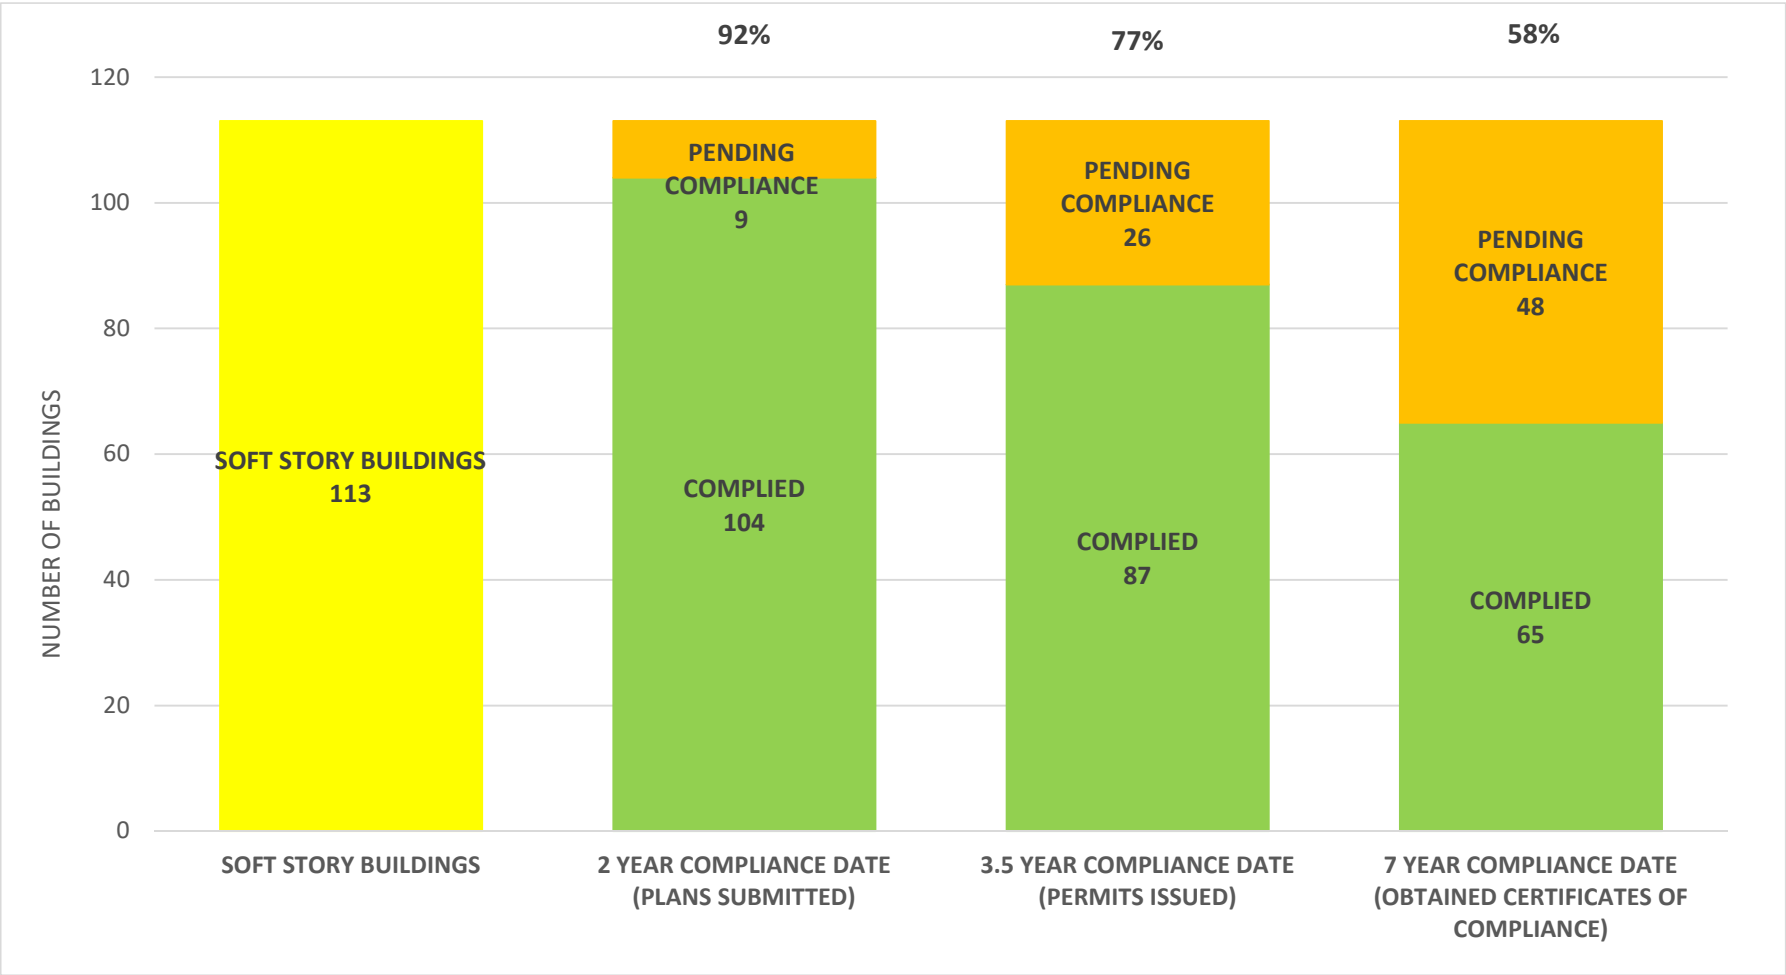

SOFT STORY RETROFIT PROGRAM STATUS FOR CD 9 AS OF August 1, 2022