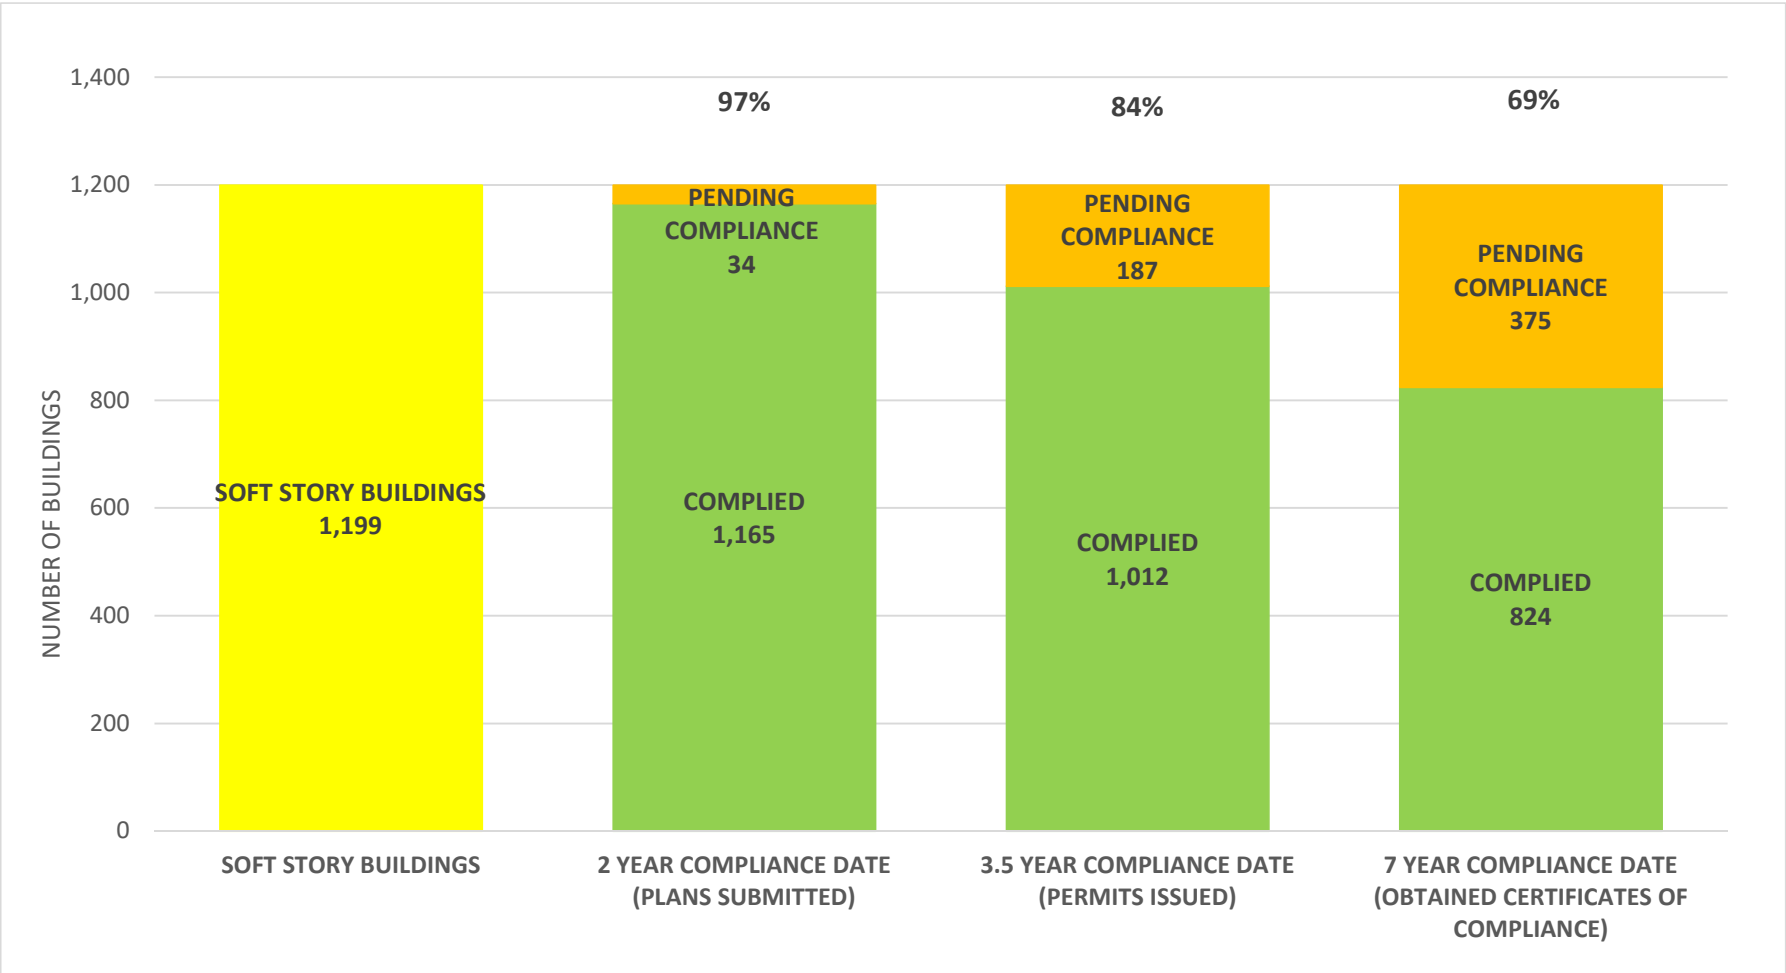

SOFT STORY RETROFIT PROGRAM STATUS FOR CD 13 AS OF August 1, 2022