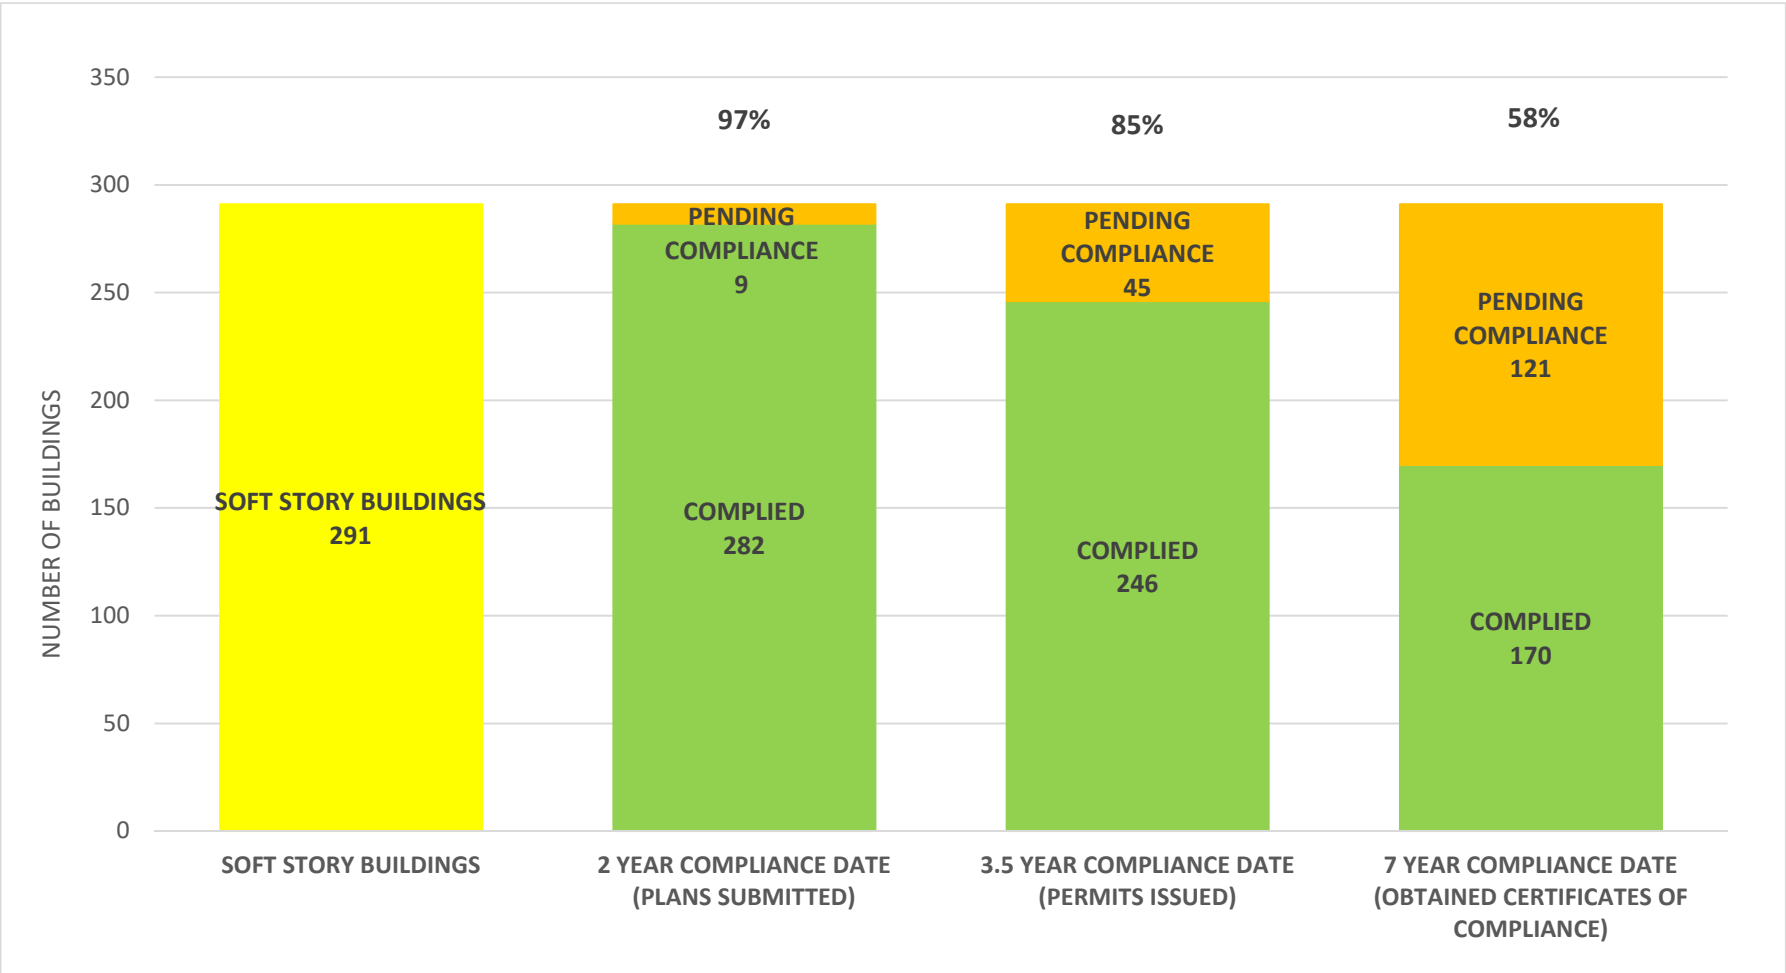

SOFT STORY RETROFIT PROGRAM STATUS FOR CD 12 AS OF August 1, 2022