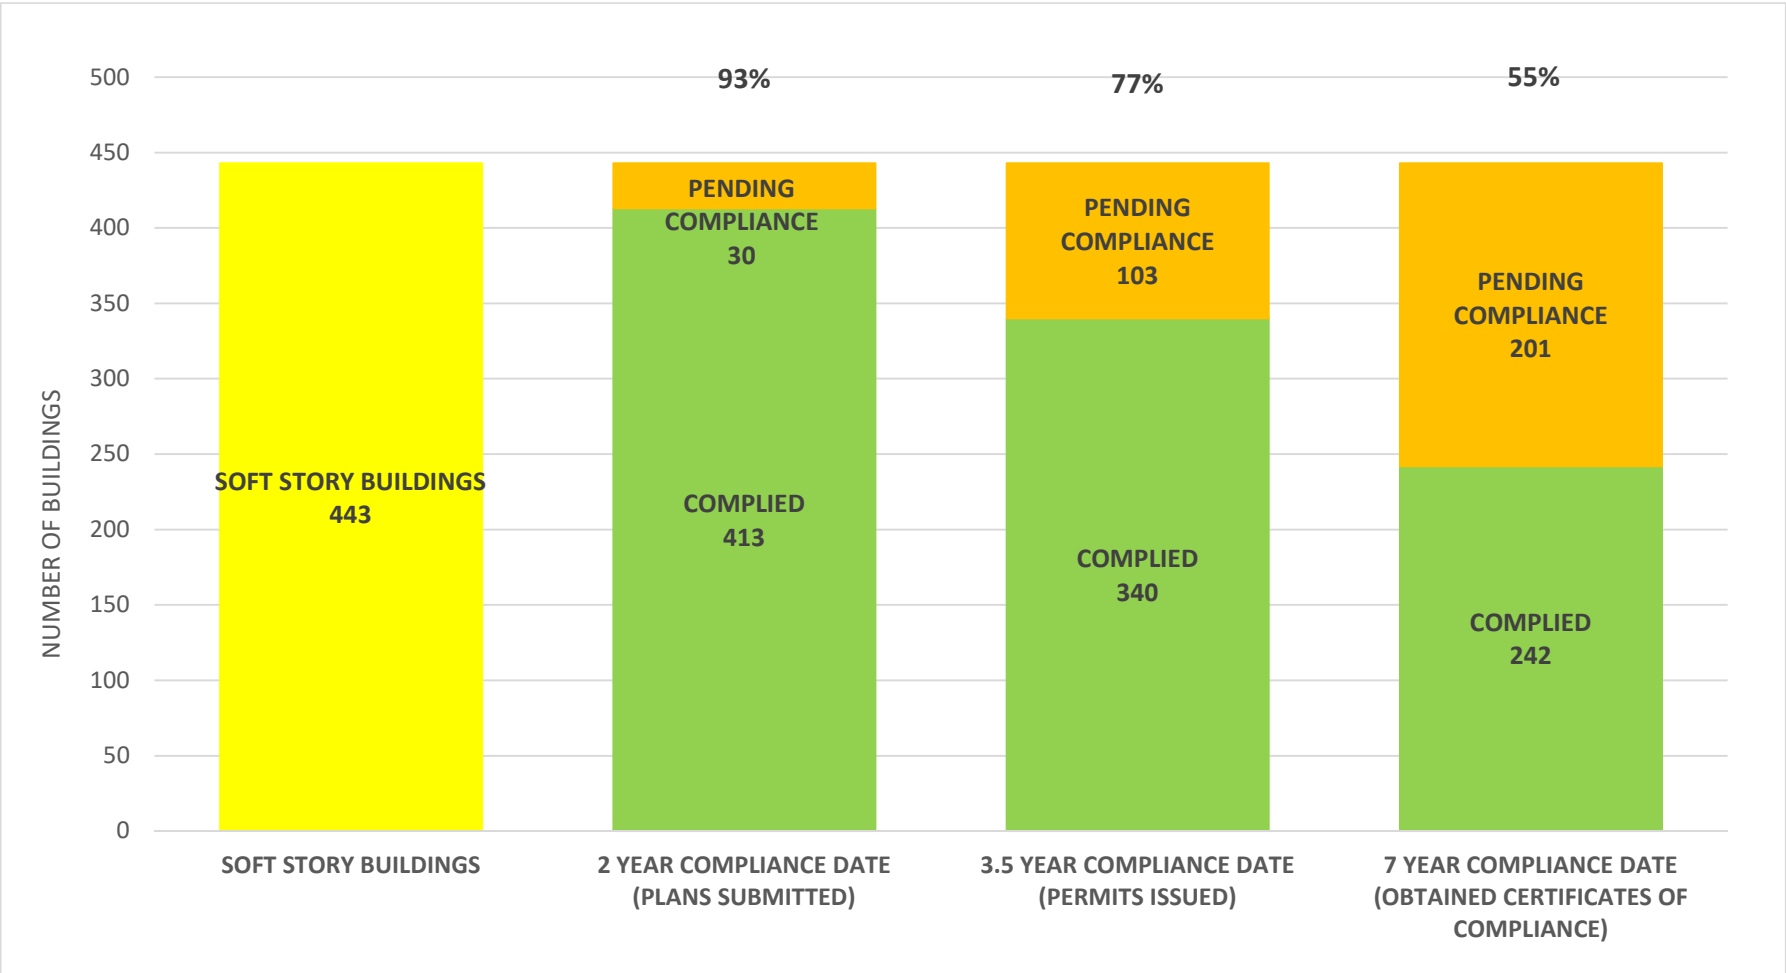

SOFT STORY RETROFIT PROGRAM STATUS FOR CD 8 AS OF August 1, 2022