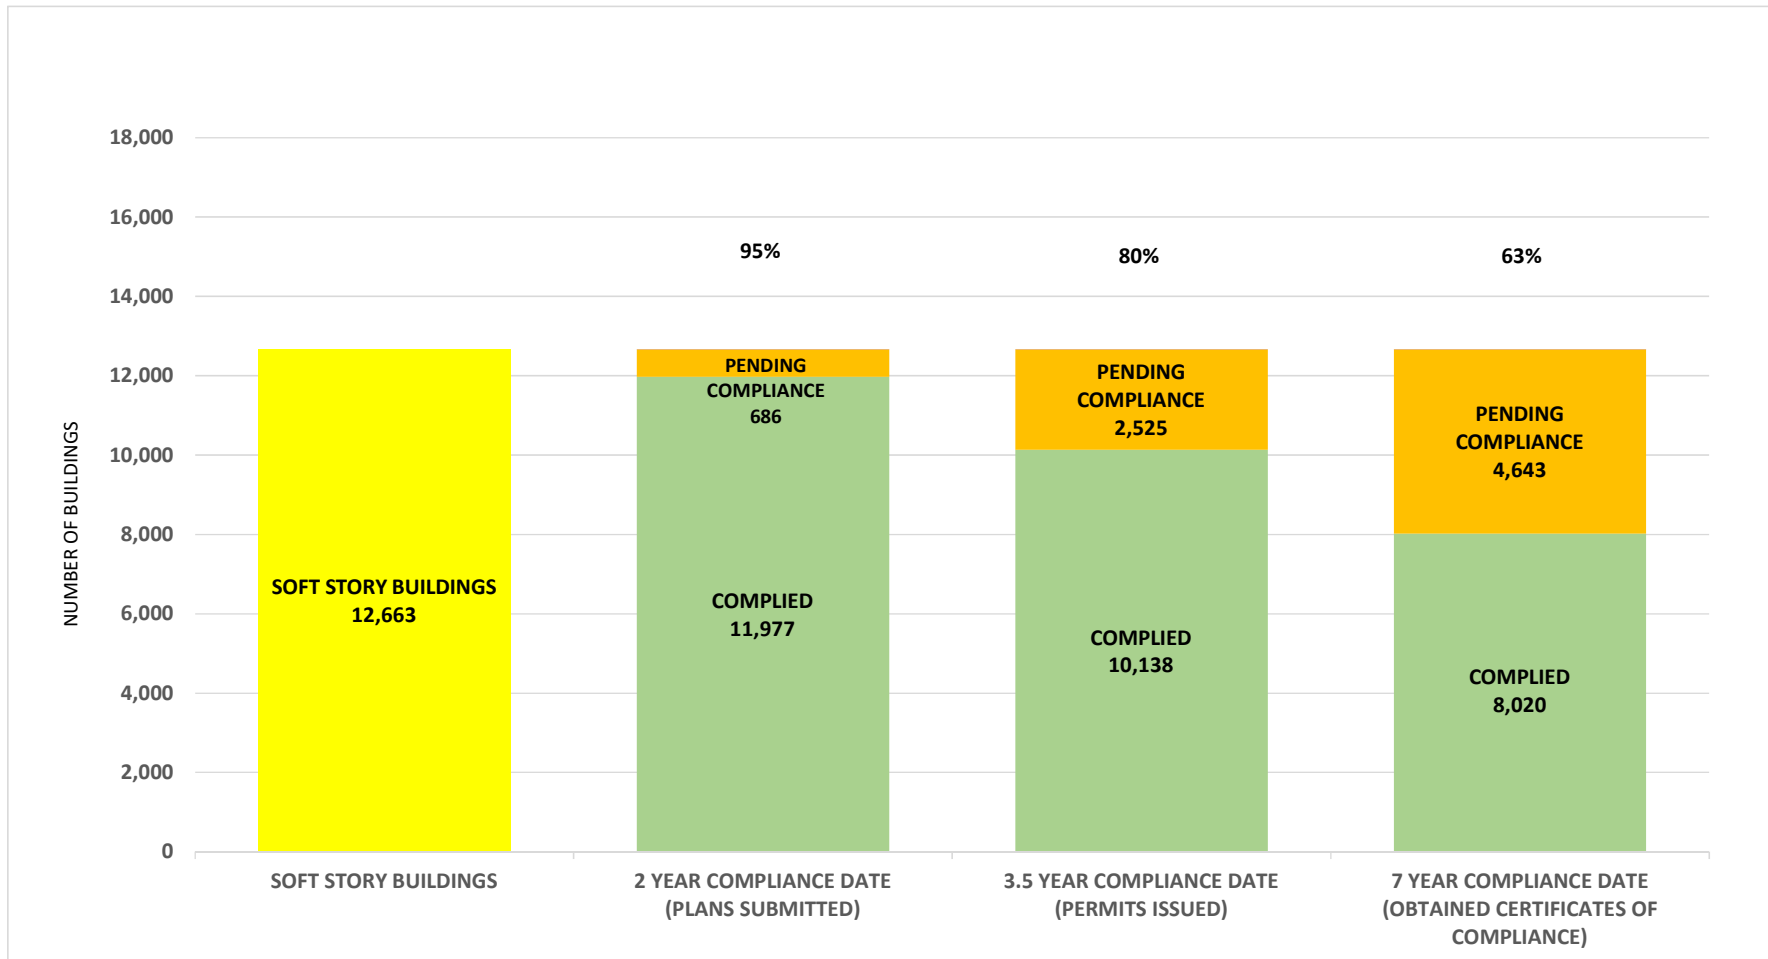

SOFT STORY RETROFIT PROGRAM STATUS AS OF August 1, 2022

SOFT STORY RETROFIT PROGRAM STATUS FOR CD 1 AS OF August 1, 2022

SOFT STORY RETROFIT PROGRAM STATUS FOR CD 2 AS OF August 1, 2022

SOFT STORY RETROFIT PROGRAM STATUS FOR CD 3 AS OF August 1, 2022