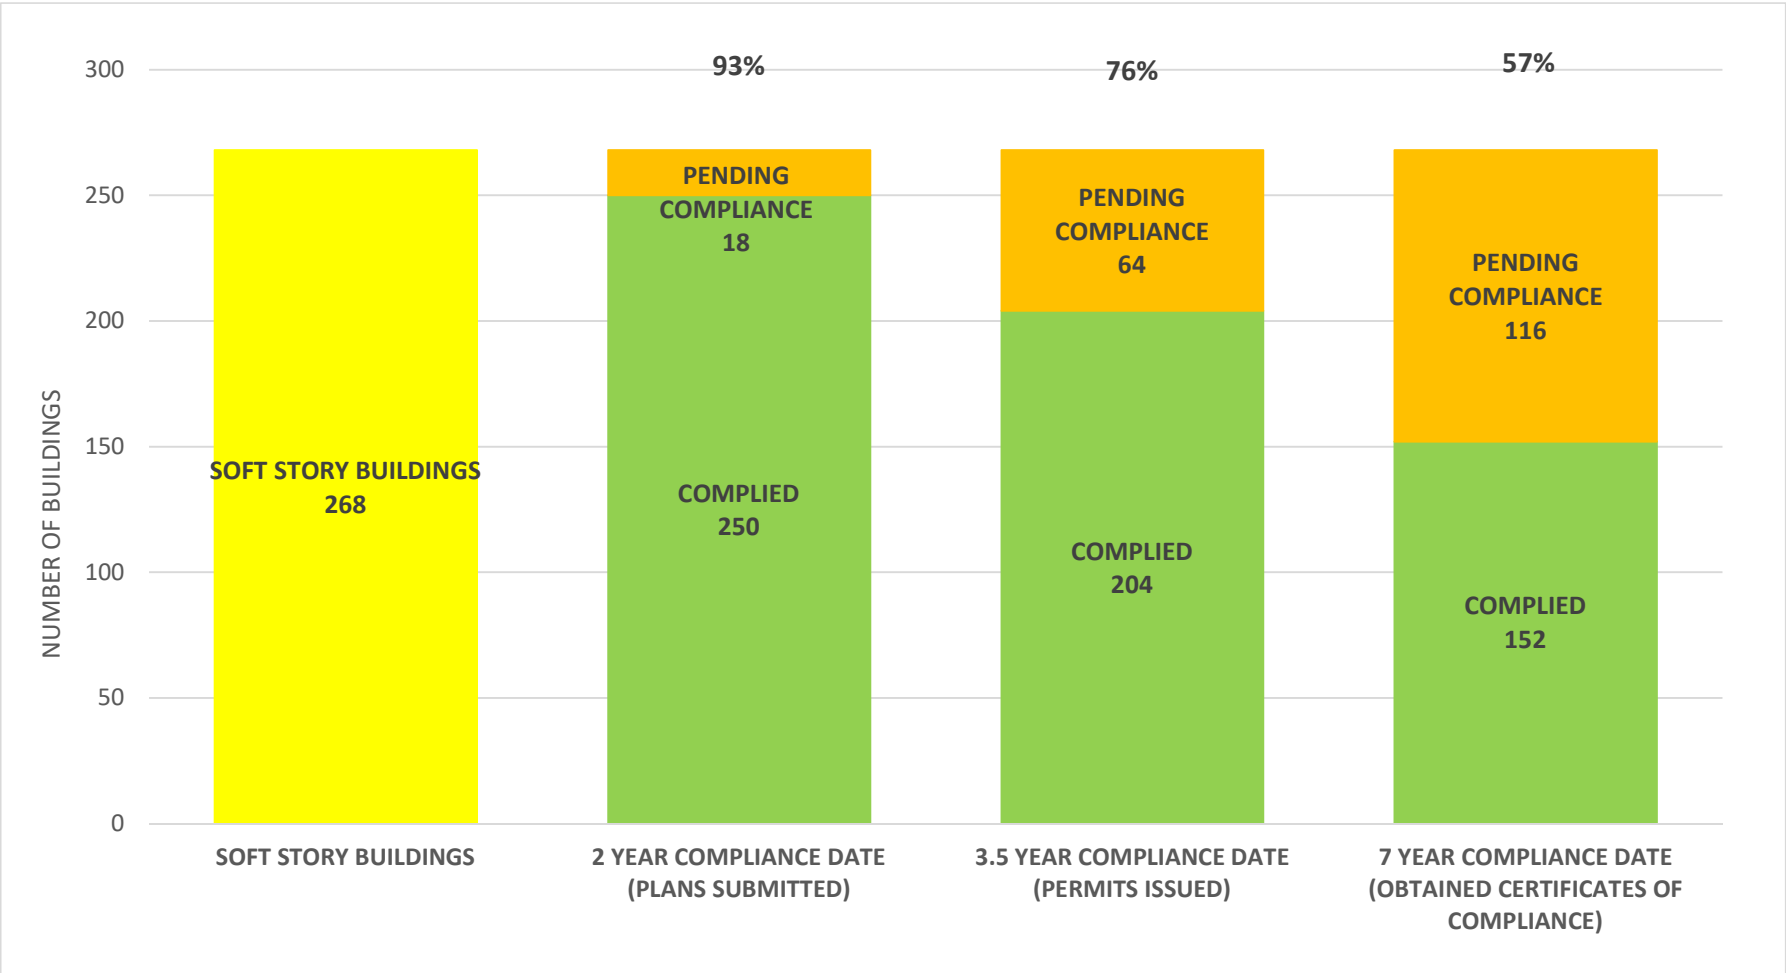

SOFT STORY RETROFIT PROGRAM STATUS FOR CD 14 AS OF August 1, 2022