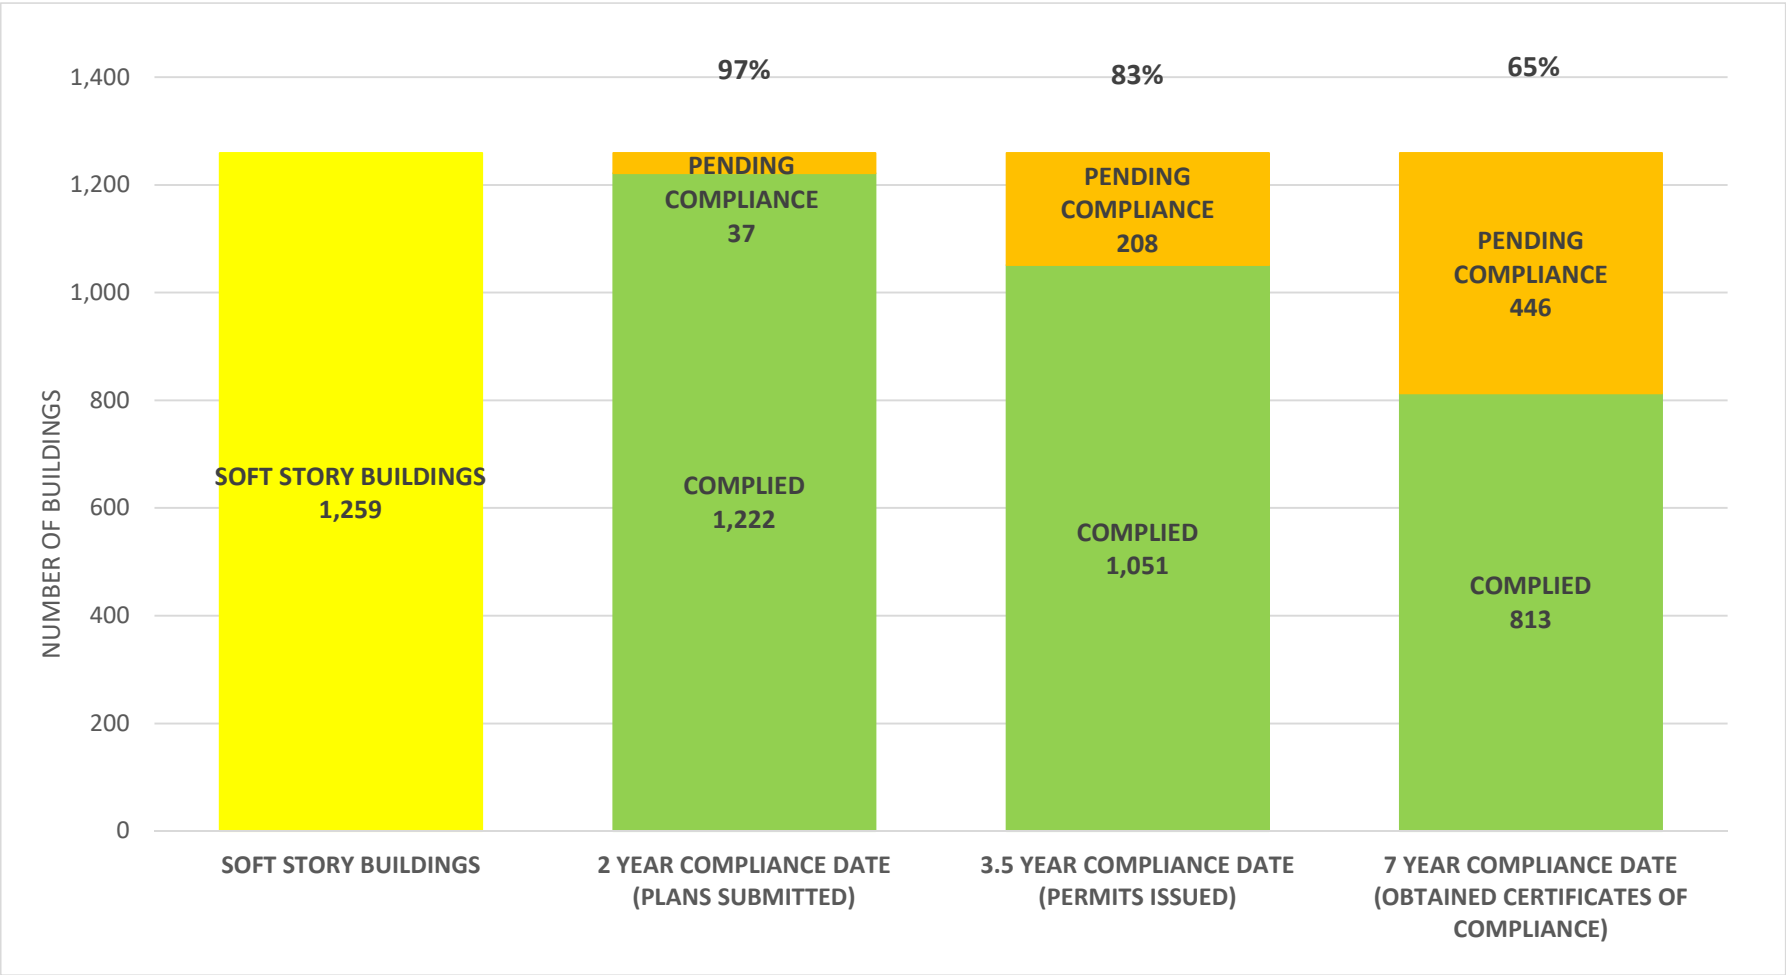

SOFT STORY RETROFIT PROGRAM STATUS FOR CD 10 AS OF August 1, 2022