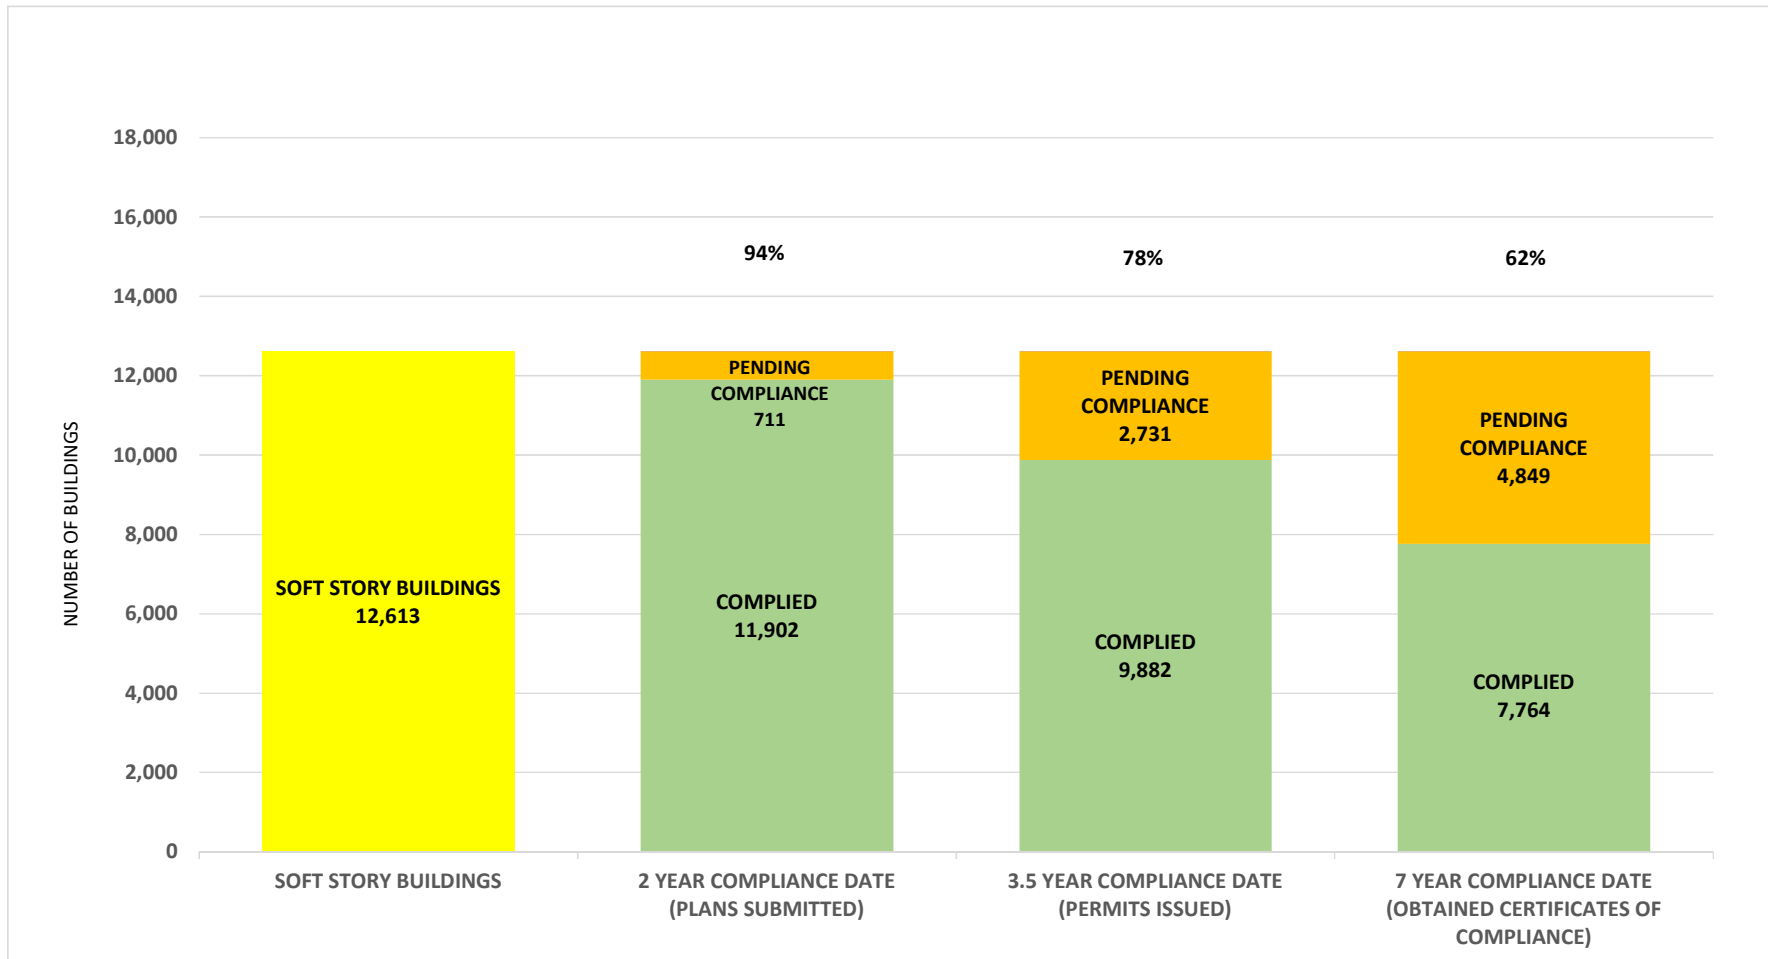

SOFT STORY RETROFIT PROGRAM STATUS AS OF **May 1, 2022**

SOFT STORY RETROFIT PROGRAM STATUS FOR PHASE 1 AS OF May 1, 2022

SOFT STORY RETROFIT PROGRAM STATUS FOR CD 1 AS OF May 1, 2022

SOFT STORY RETROFIT PROGRAM STATUS FOR CD 2 AS OF May 1, 2022