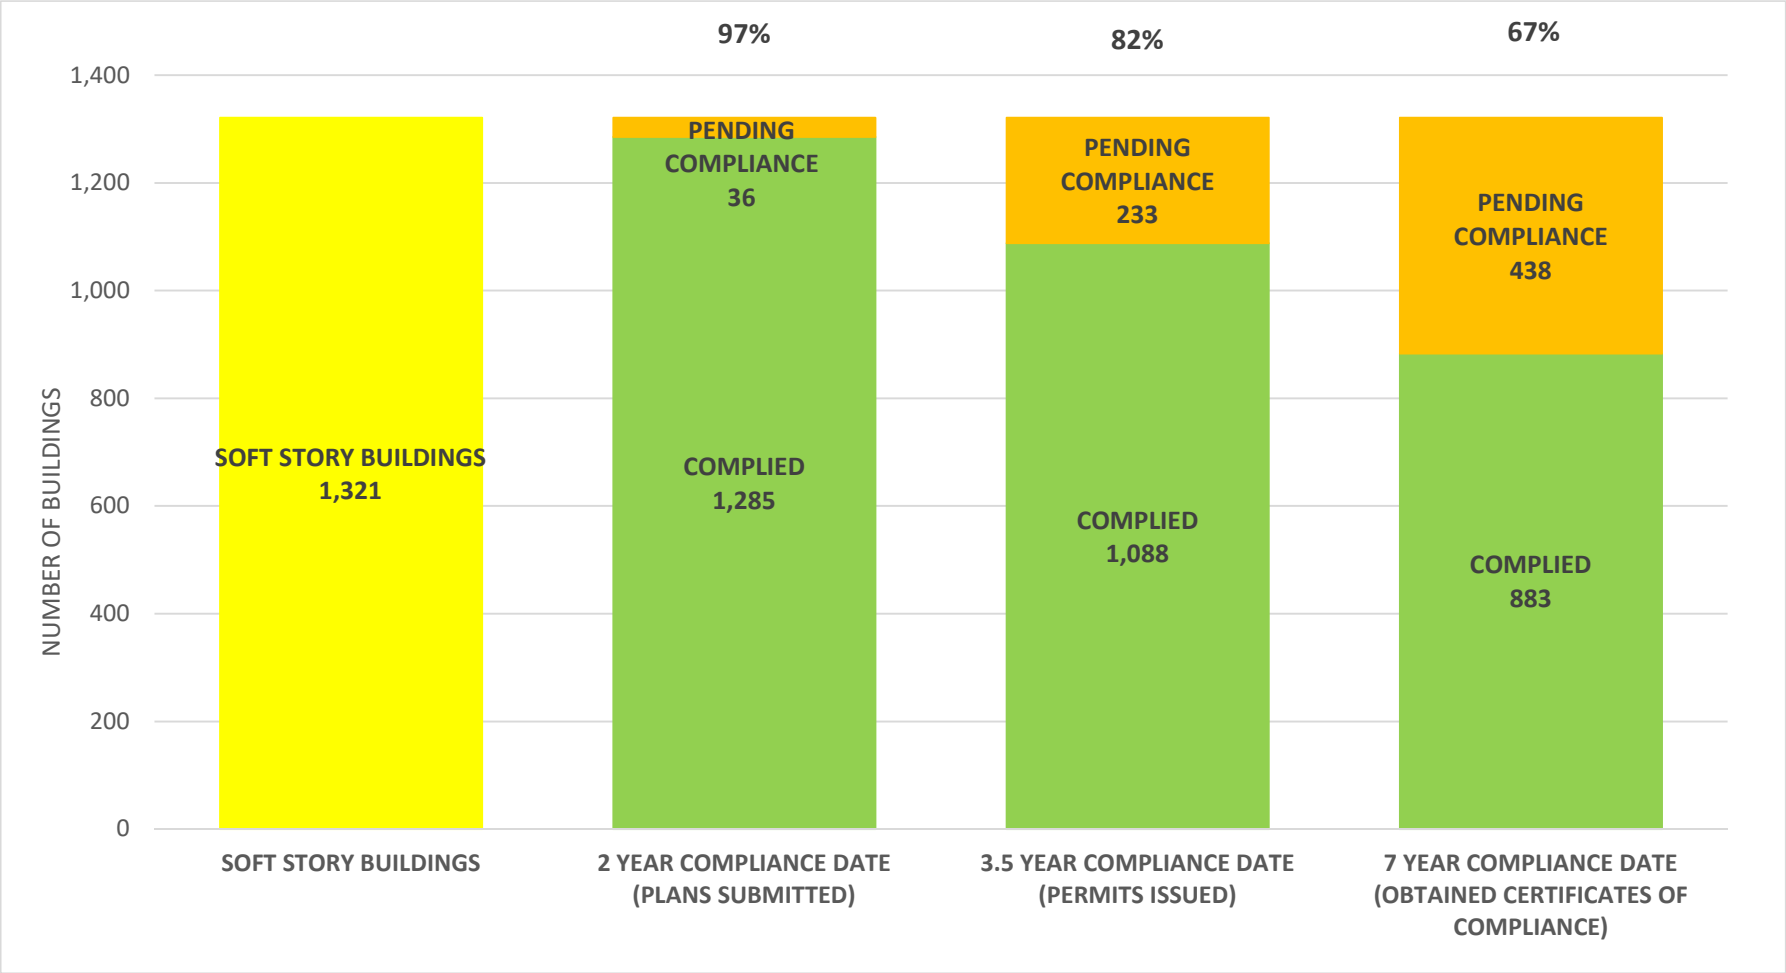

SOFT STORY RETROFIT PROGRAM STATUS FOR CD 4 AS OF May 1, 2022