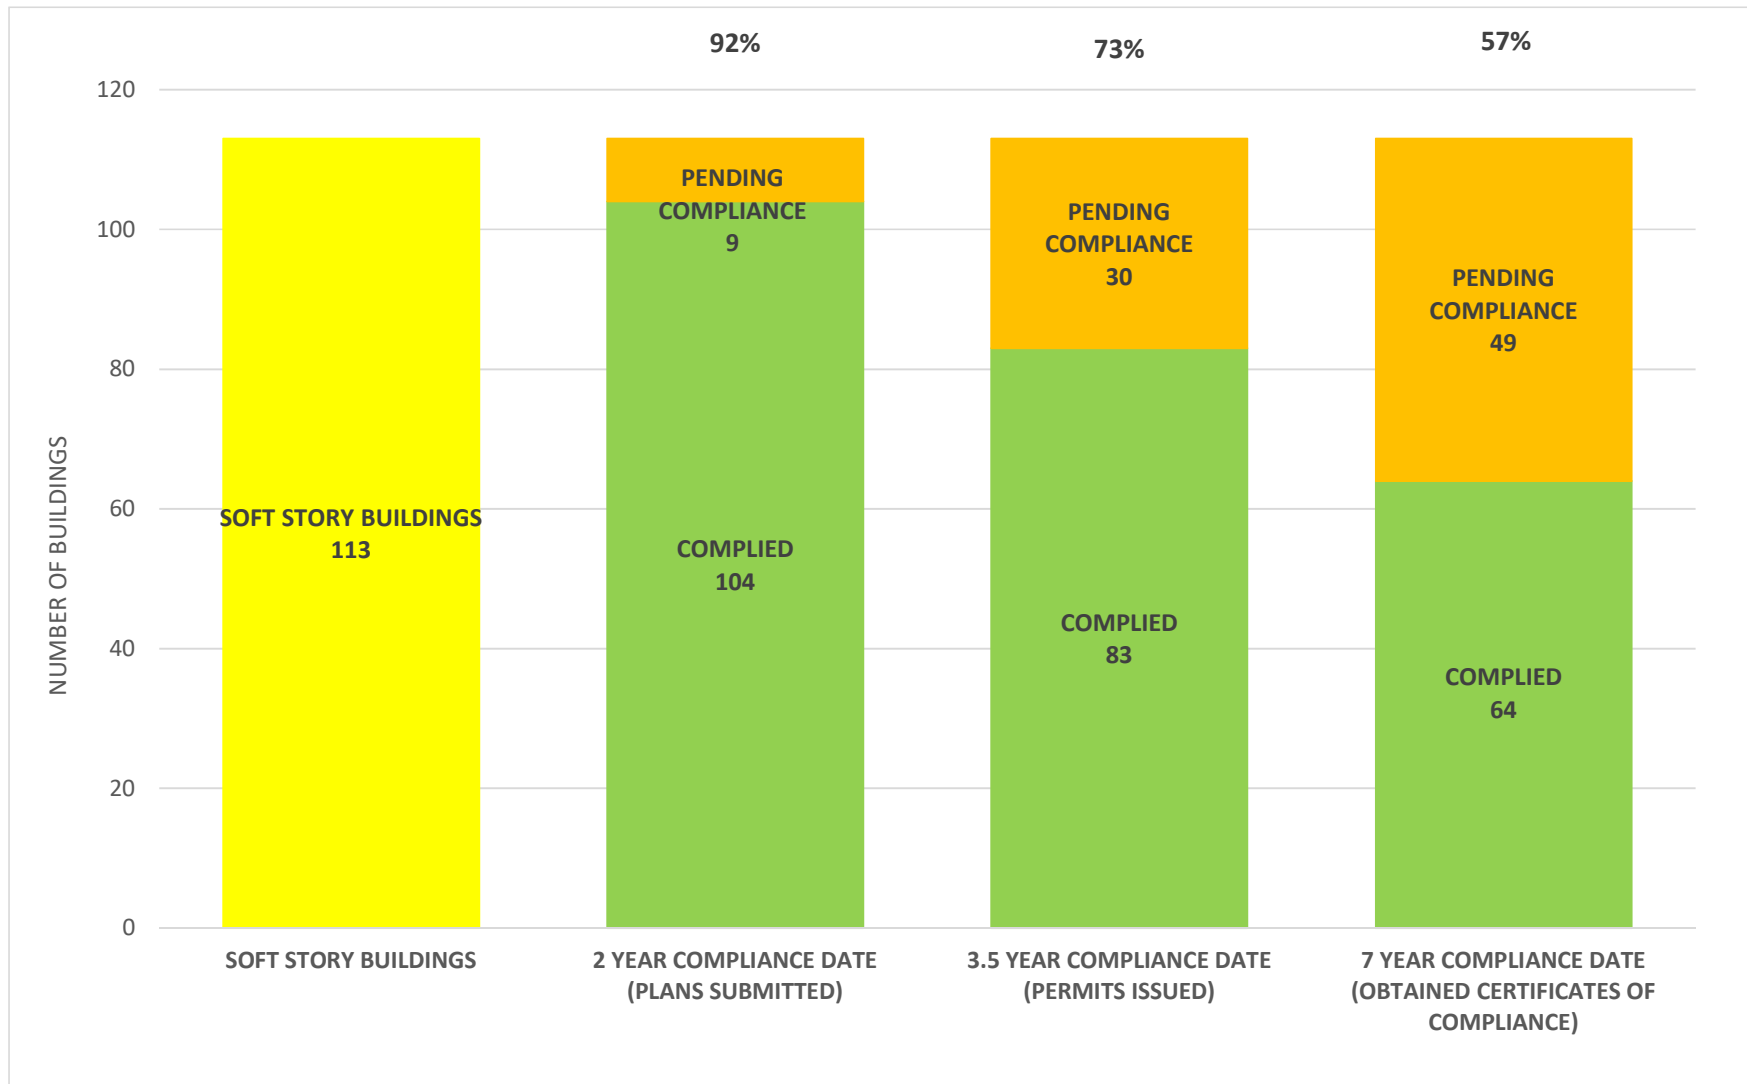

SOFT STORY RETROFIT PROGRAM STATUS FOR CD 9 AS OF May 1, 2022