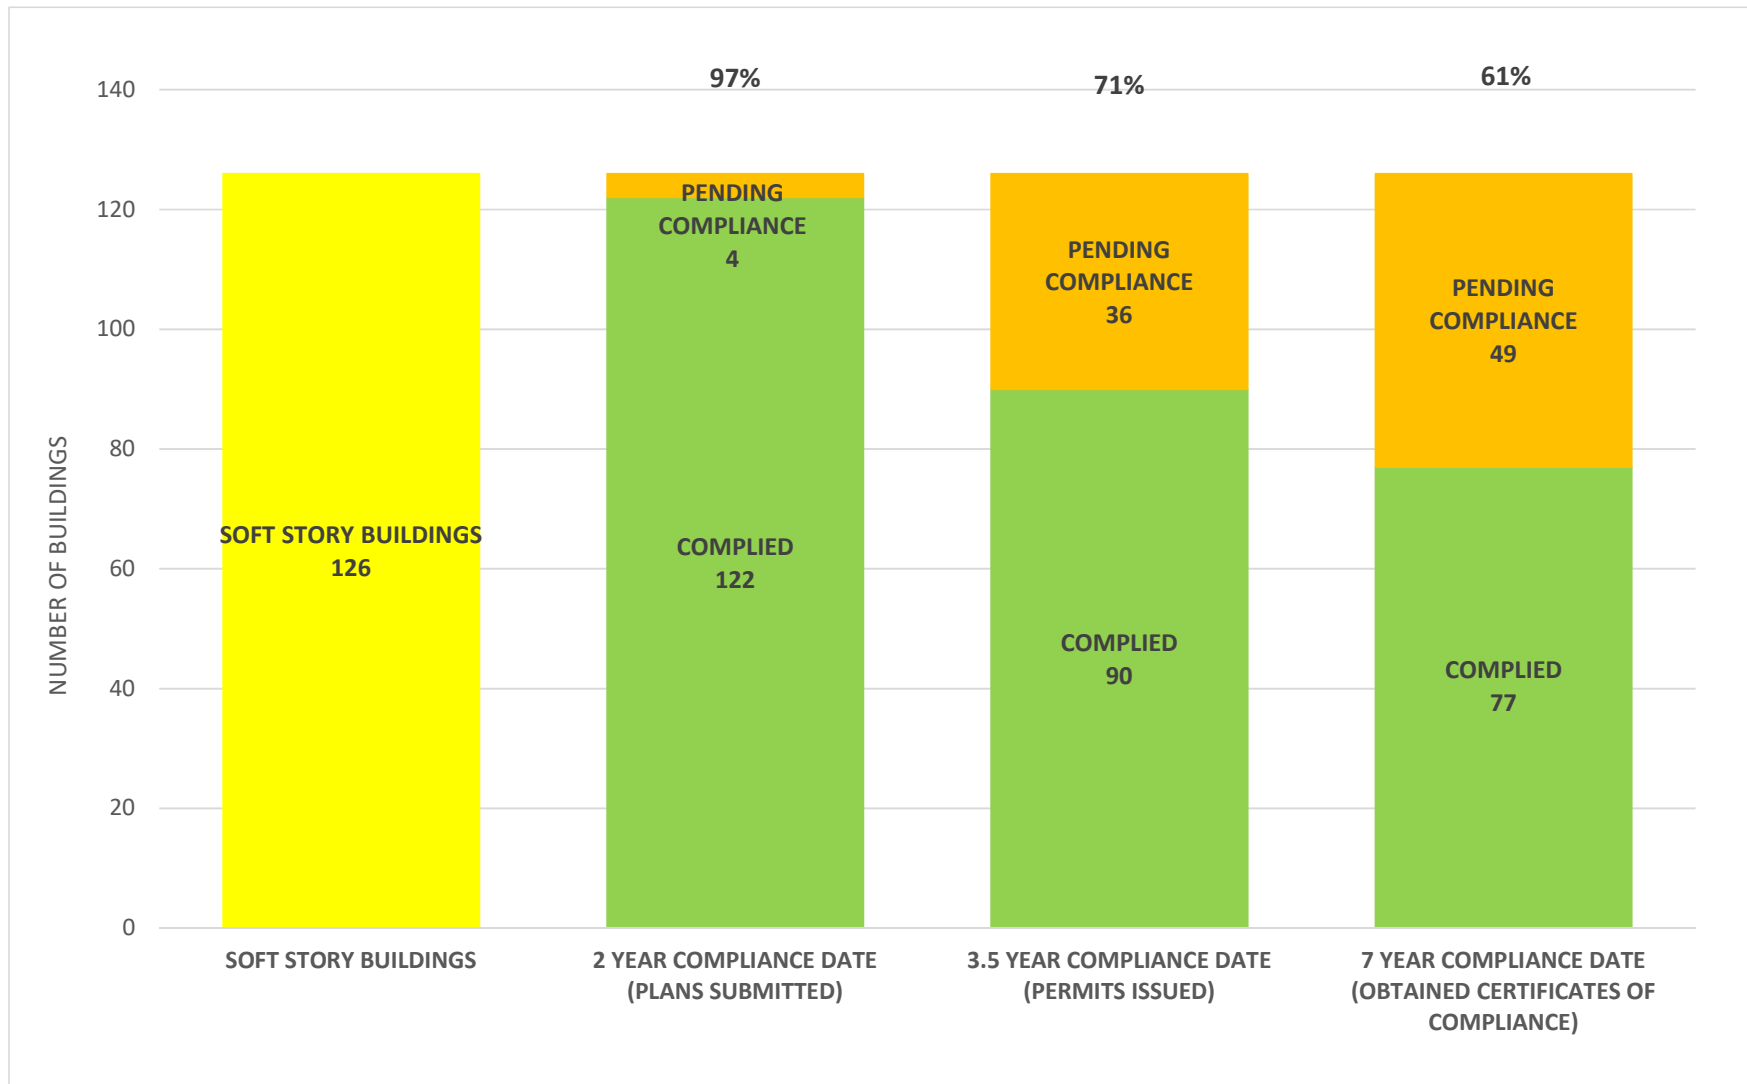

SOFT STORY RETROFIT PROGRAM STATUS FOR CD 7 AS OF May 1, 2022