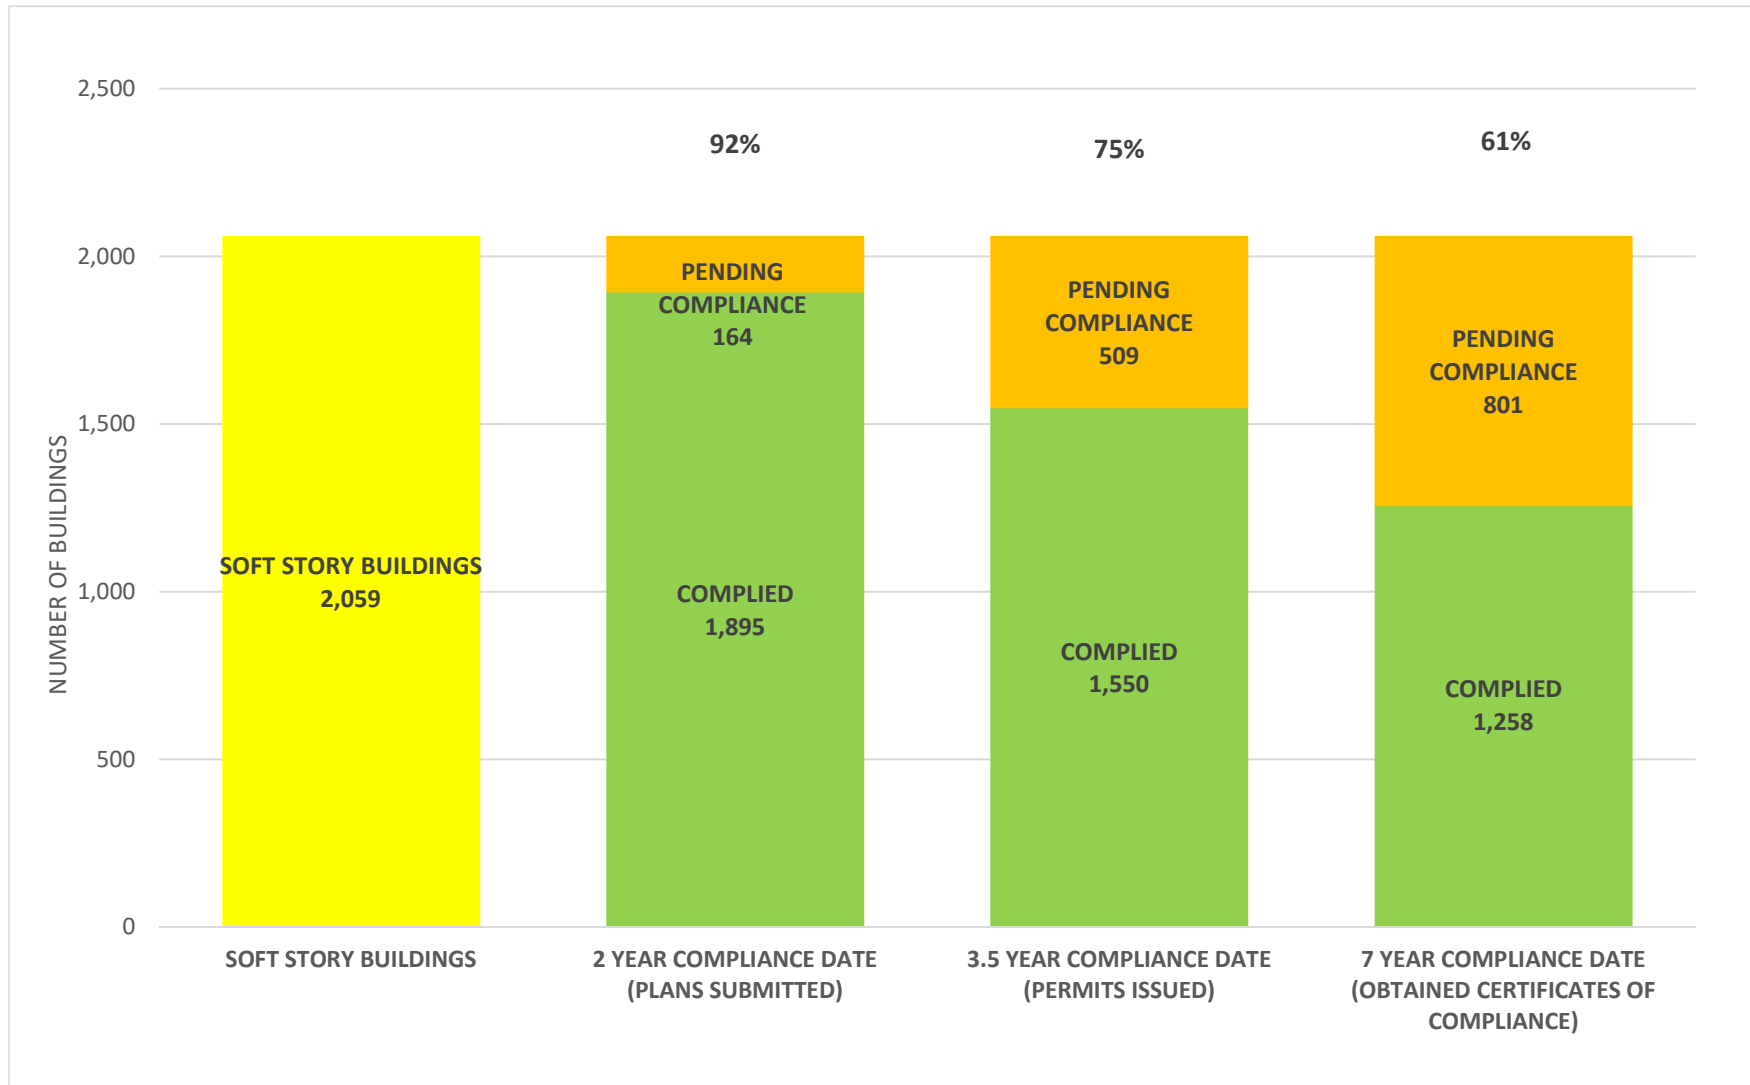

SOFT STORY RETROFIT PROGRAM STATUS FOR CD 11 AS OF May 1, 2022