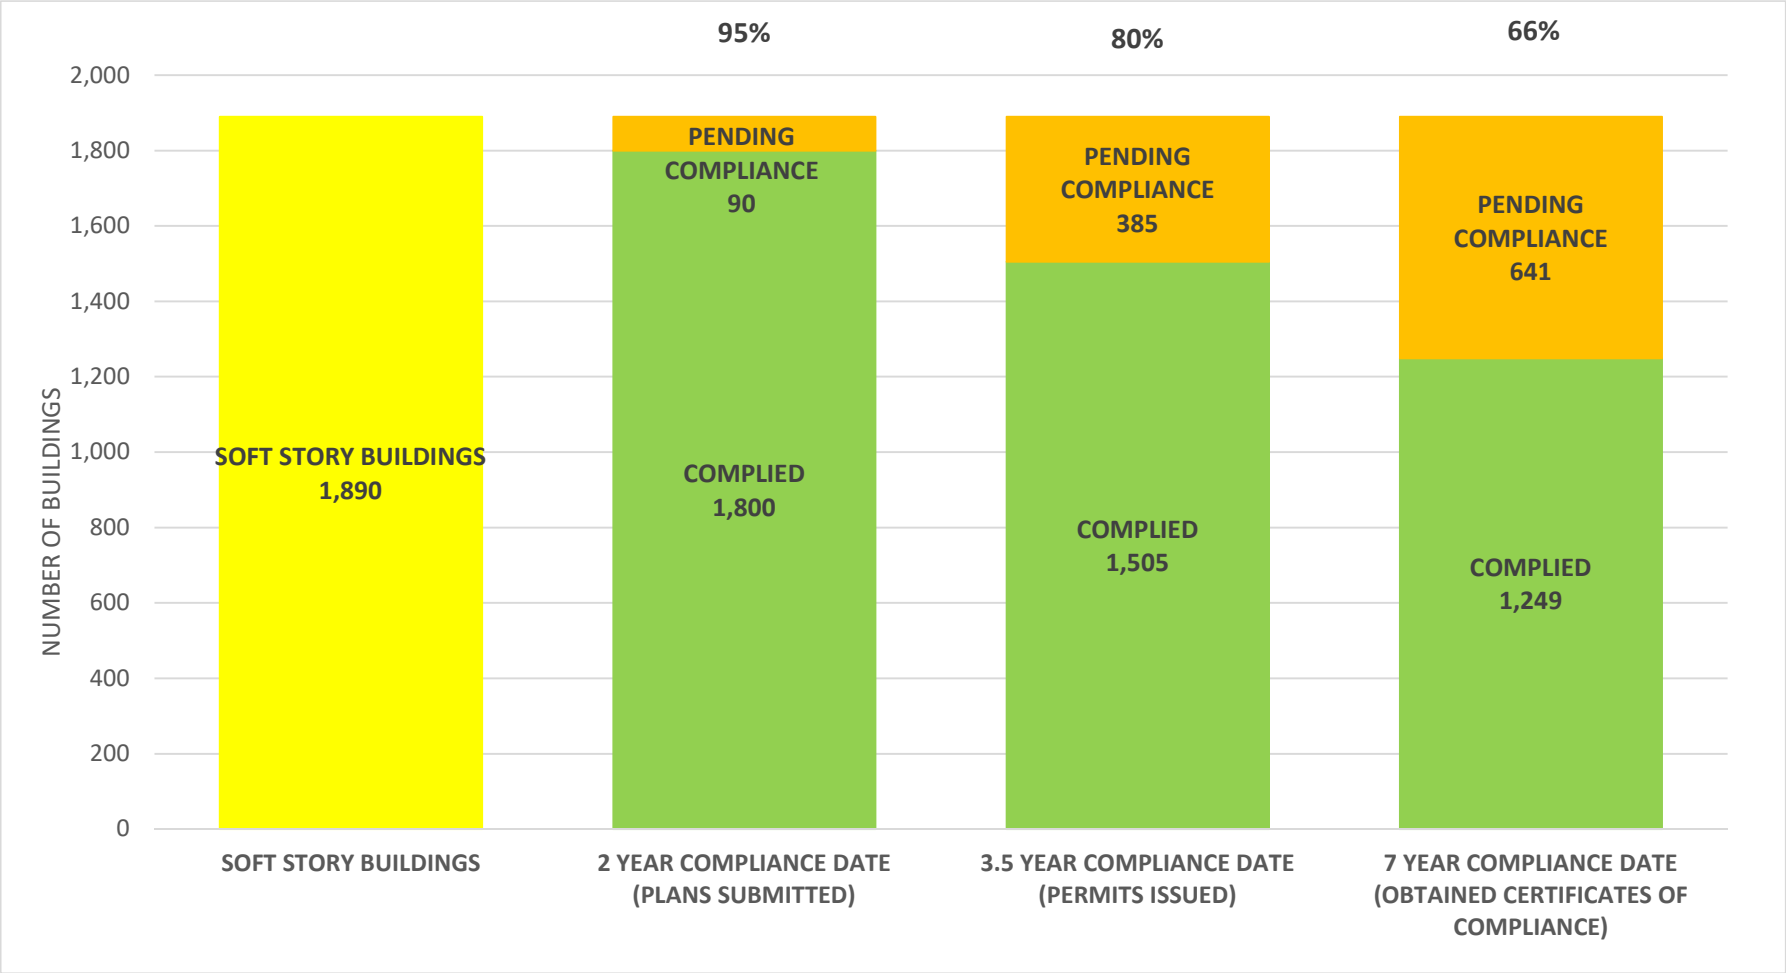

SOFT STORY RETROFIT PROGRAM STATUS FOR CD 5 AS OF May 1, 2022