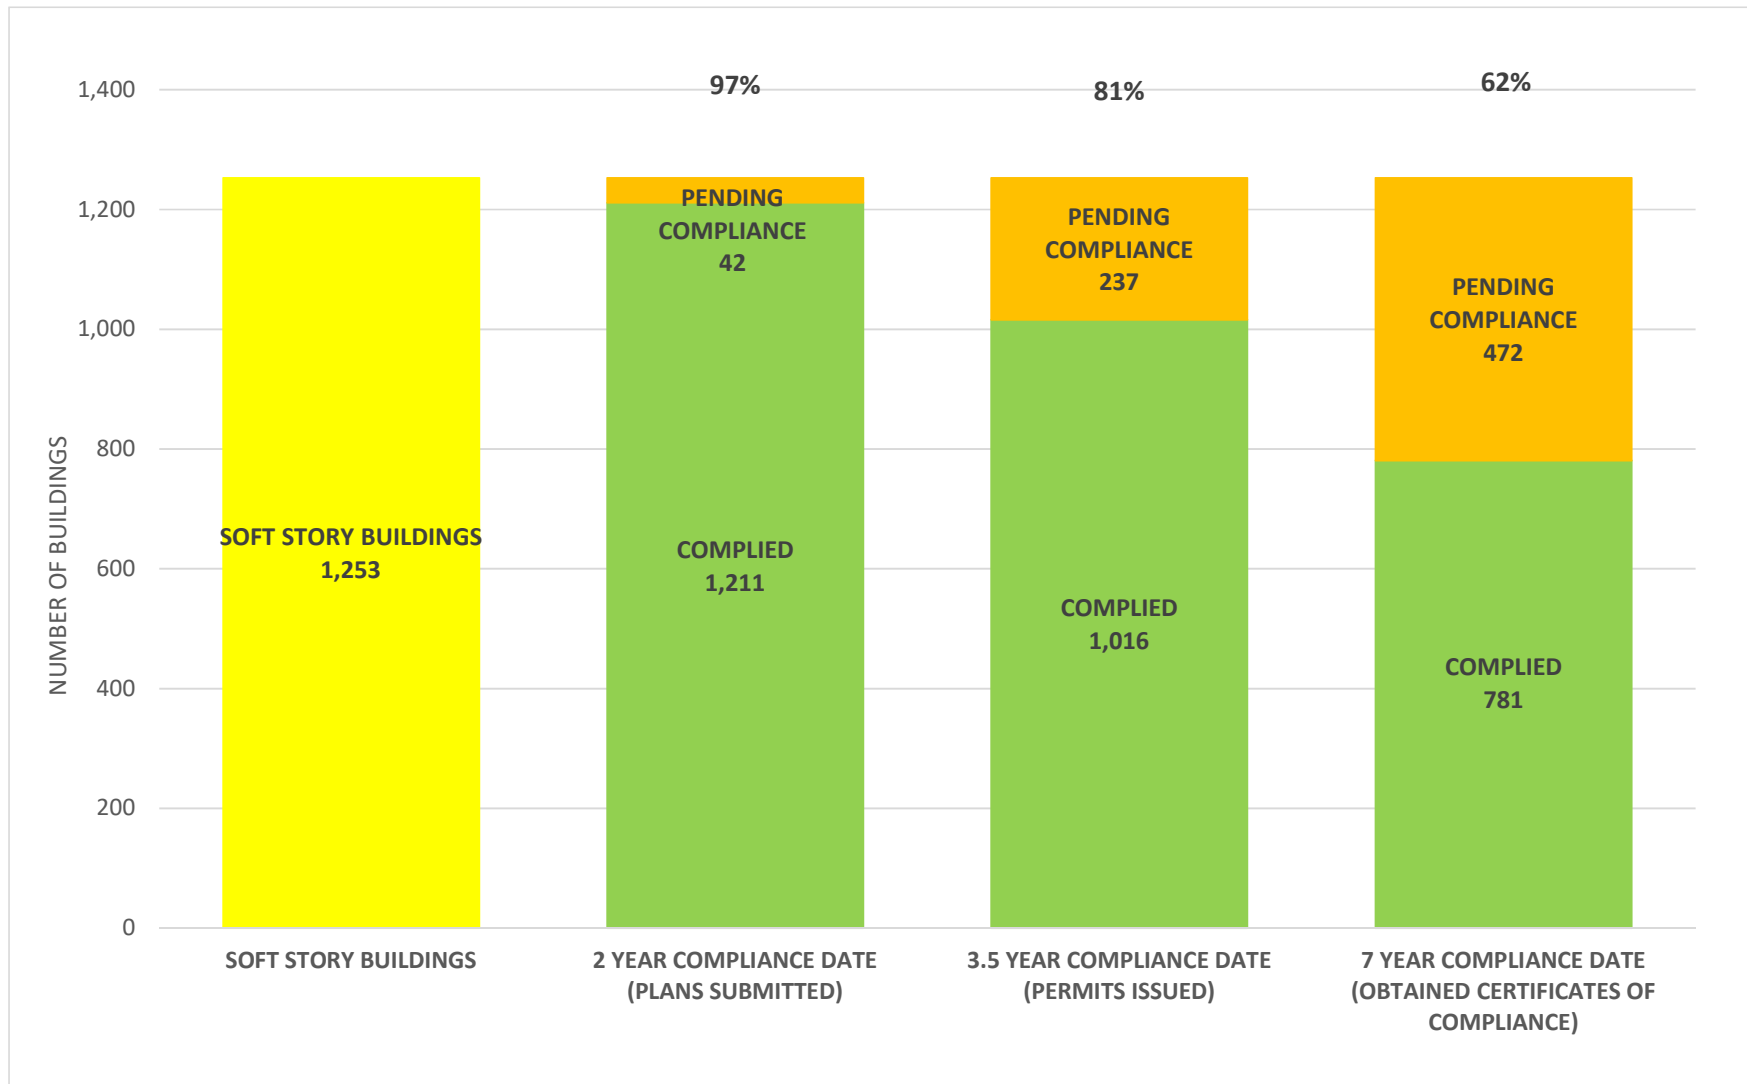

SOFT STORY RETROFIT PROGRAM STATUS FOR CD 7 AS OF May 1, 2022

SOFT STORY RETROFIT PROGRAM STATUS FOR CD 8 AS OF May 1, 2022

SOFT STORY RETROFIT PROGRAM STATUS FOR CD 9 AS OF May 1, 2022

SOFT STORY RETROFIT PROGRAM STATUS FOR CD 10 AS OF May 1, 2022

SOFT STORY RETROFIT PROGRAM STATUS FOR CD 11 AS OF May 1, 2022

SOFT STORY RETROFIT PROGRAM STATUS FOR CD 12 AS OF May 1, 2022

SOFT STORY RETROFIT PROGRAM STATUS FOR CD 13 AS OF May 1, 2022

SOFT STORY RETROFIT PROGRAM STATUS FOR CD 14 AS OF May 1, 2022