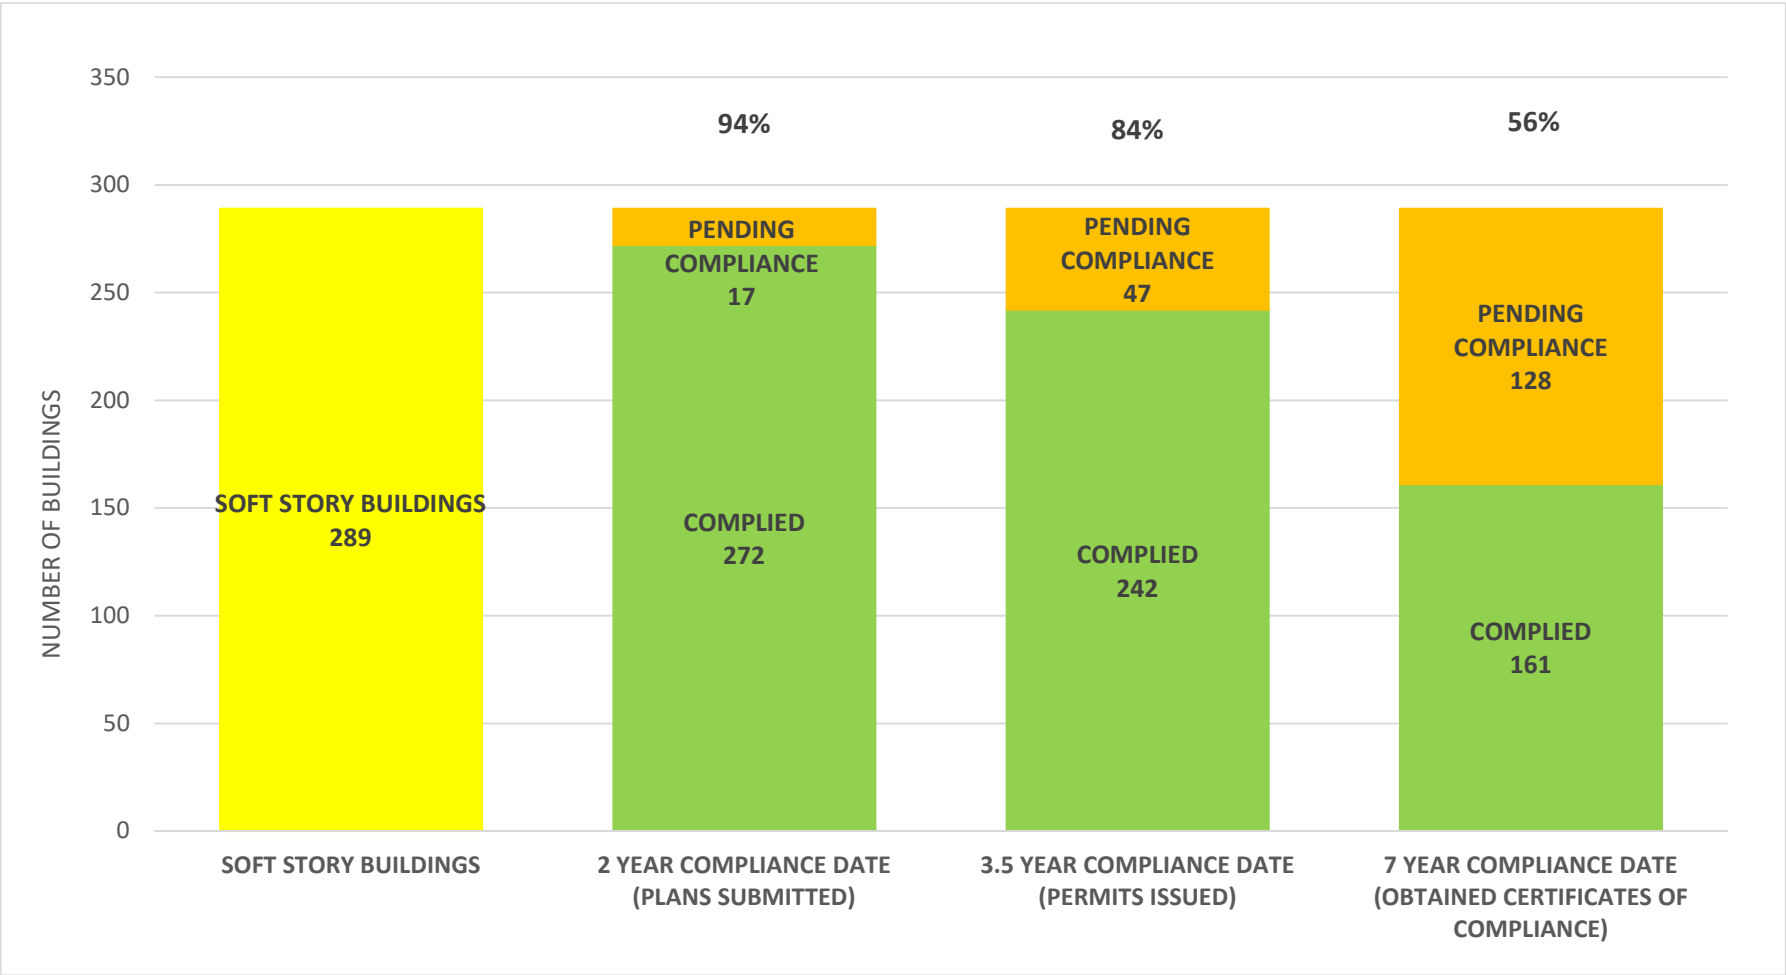

SOFT STORY RETROFIT PROGRAM STATUS FOR CD 12 AS OF May 1, 2022