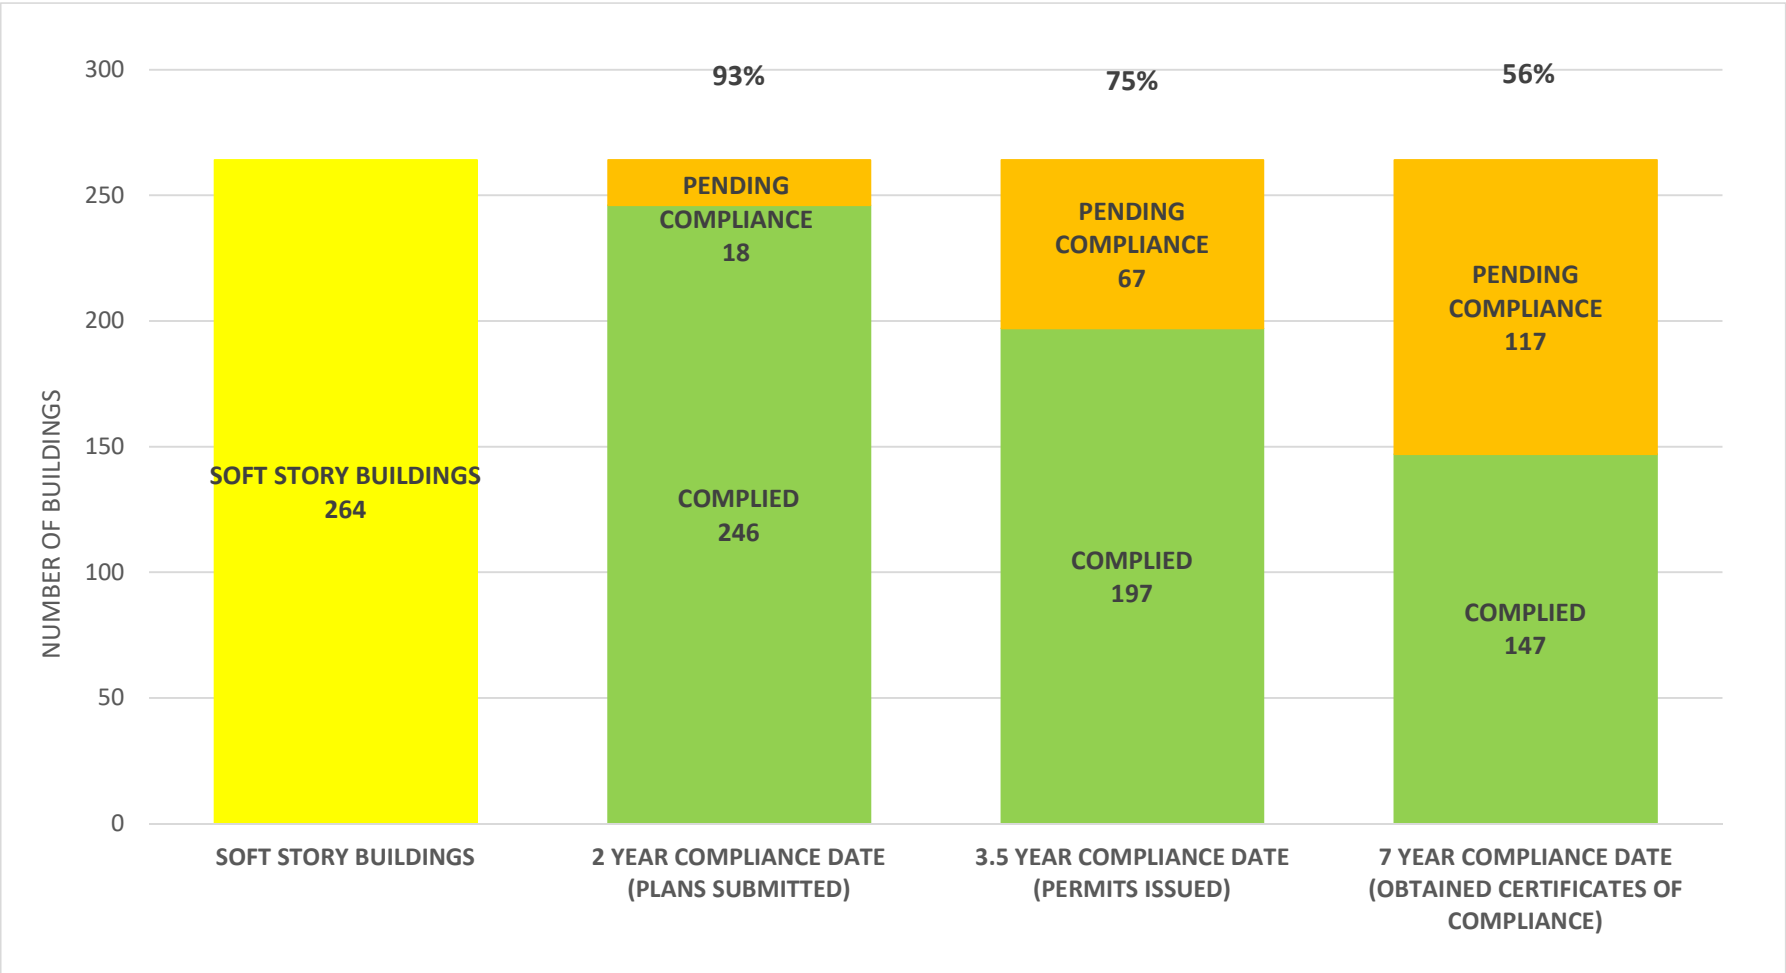

SOFT STORY RETROFIT PROGRAM STATUS FOR CD 11 AS OF May 1, 2022

SOFT STORY RETROFIT PROGRAM STATUS FOR CD 12 AS OF May 1, 2022

SOFT STORY RETROFIT PROGRAM STATUS FOR CD 13 AS OF May 1, 2022

SOFT STORY RETROFIT PROGRAM STATUS FOR CD 14 AS OF May 1, 2022