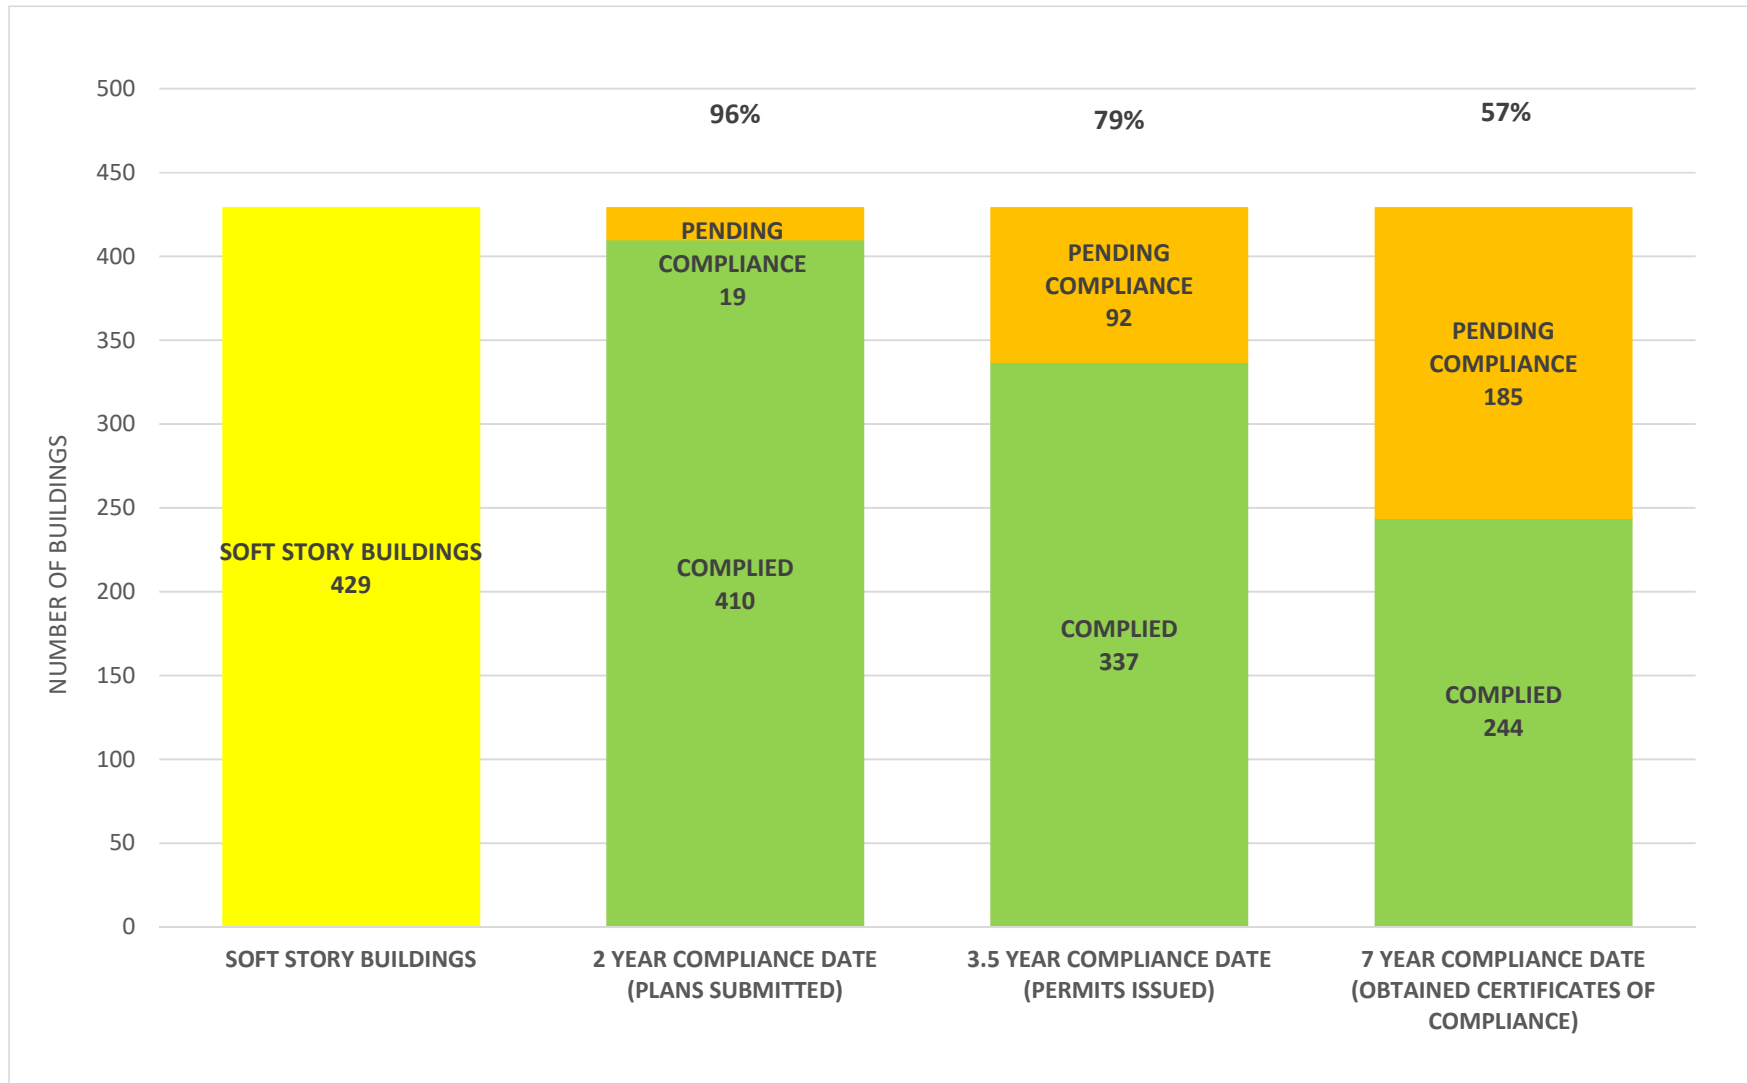

SOFT STORY RETROFIT PROGRAM STATUS AS OF **May 1, 2022**

SOFT STORY RETROFIT PROGRAM STATUS FOR PHASE 1 AS OF May 1, 2022

SOFT STORY RETROFIT PROGRAM STATUS FOR CD 1 AS OF May 1, 2022

SOFT STORY RETROFIT PROGRAM STATUS FOR CD 2 AS OF May 1, 2022