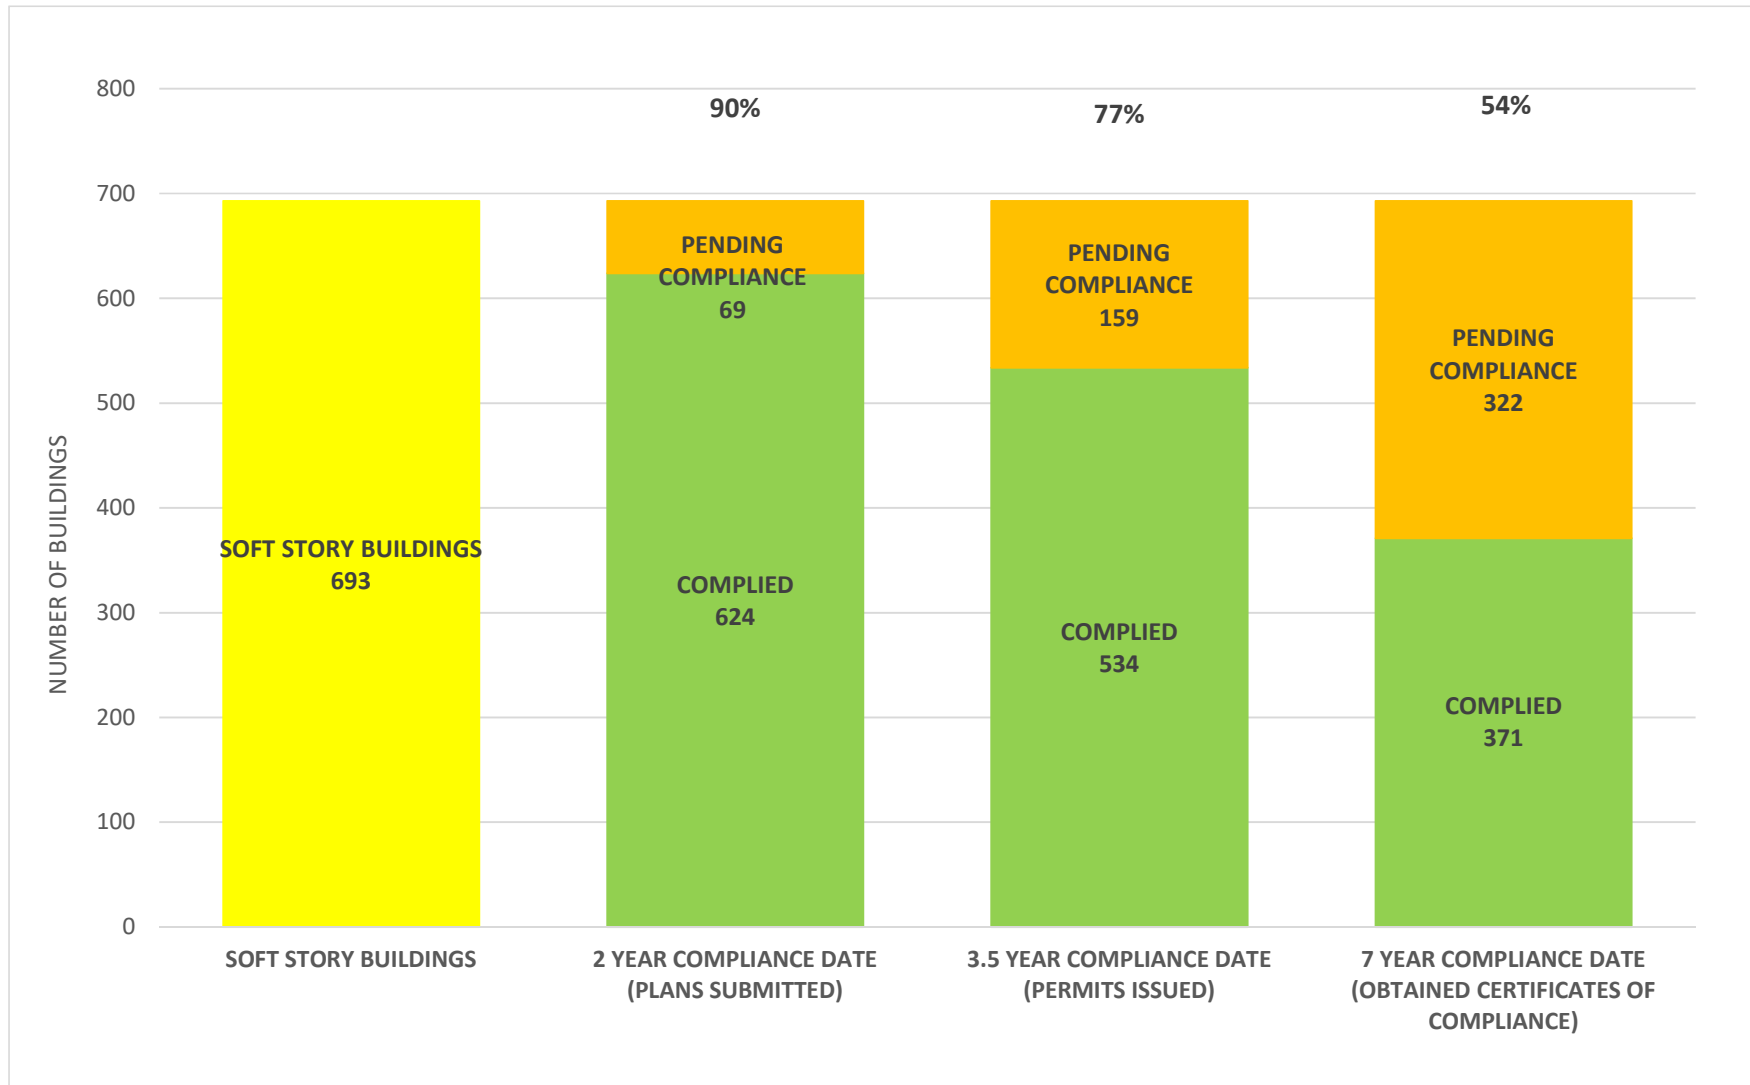

SOFT STORY RETROFIT PROGRAM STATUS FOR CD 3 AS OF May 1, 2022