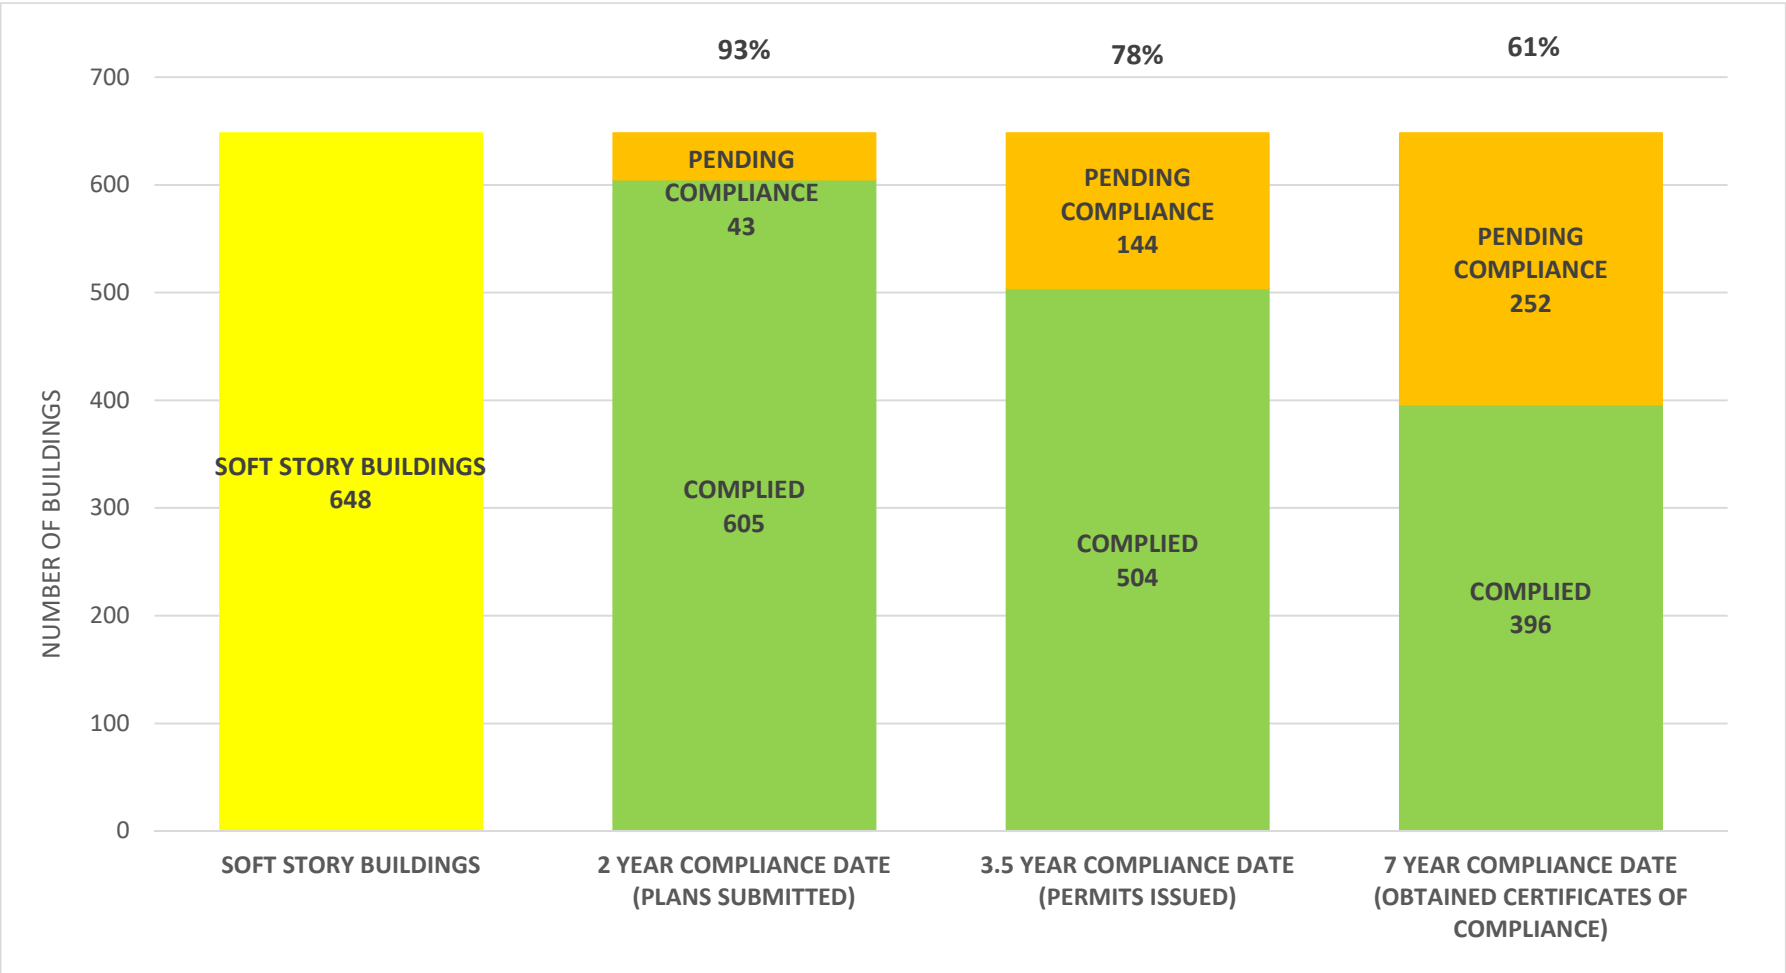

SOFT STORY RETROFIT PROGRAM STATUS FOR CD 3 AS OF May 1, 2022

SOFT STORY RETROFIT PROGRAM STATUS FOR CD 4 AS OF May 1, 2022

SOFT STORY RETROFIT PROGRAM STATUS FOR CD 5 AS OF May 1, 2022

SOFT STORY RETROFIT PROGRAM STATUS FOR CD 6 AS OF May 1, 2022