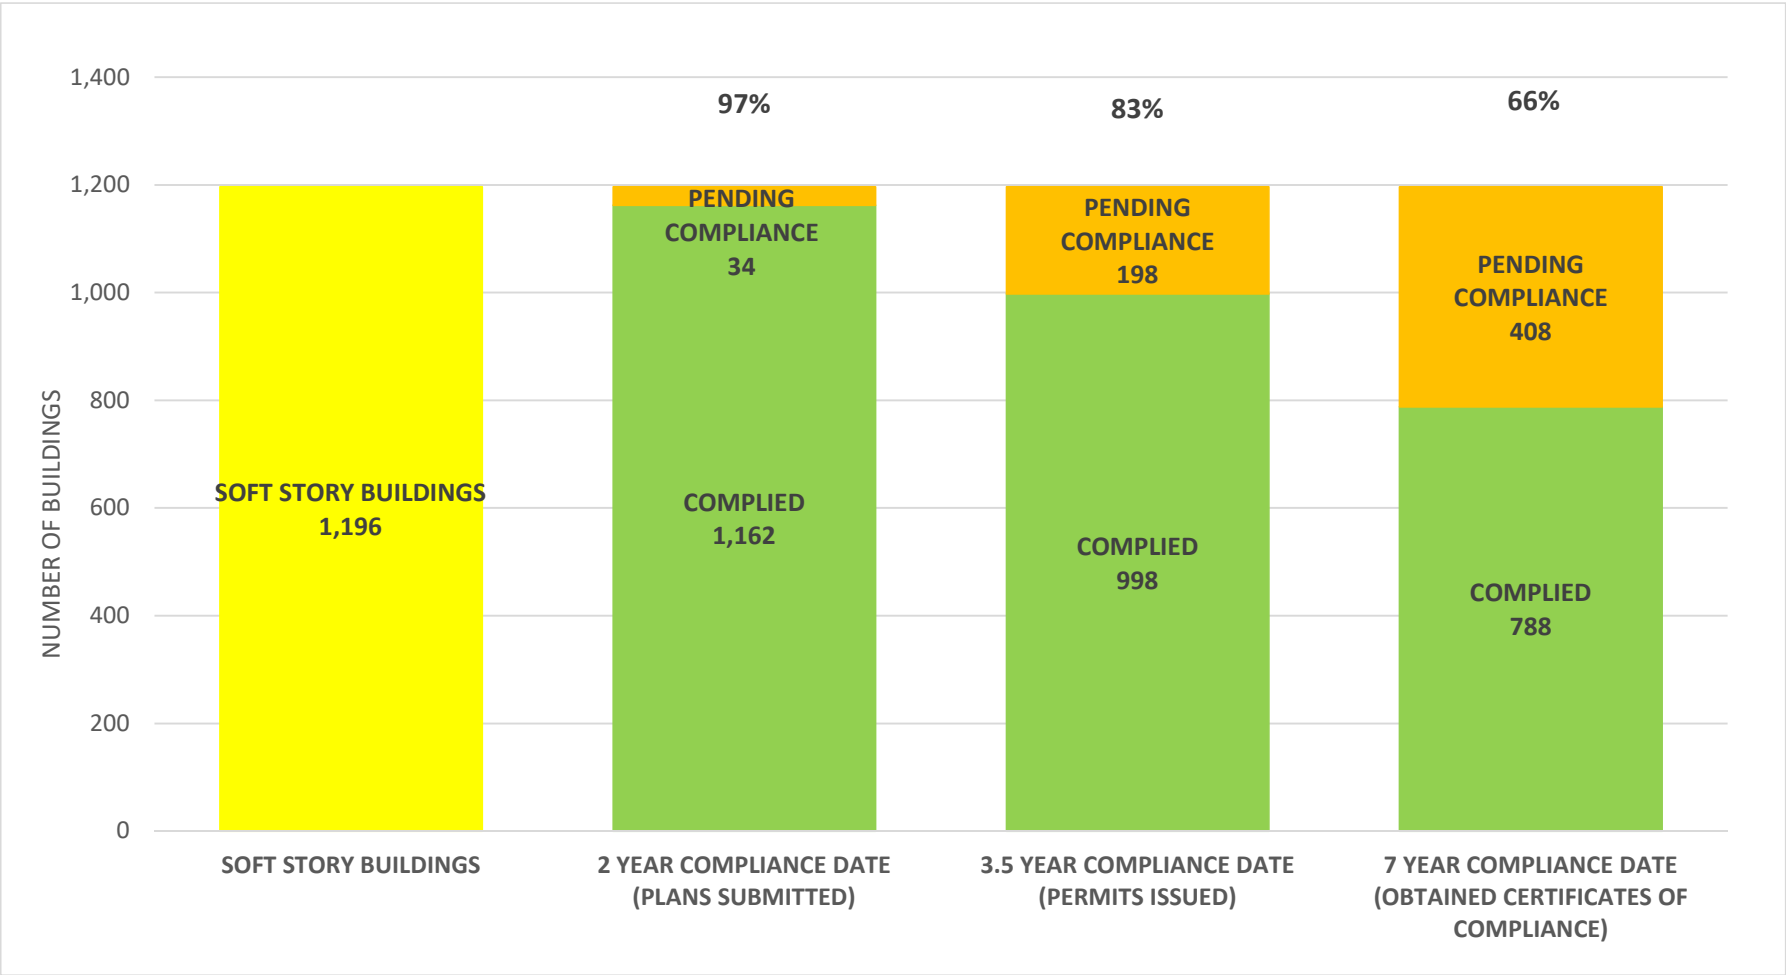

SOFT STORY RETROFIT PROGRAM STATUS FOR CD 13 AS OF May 1, 2022