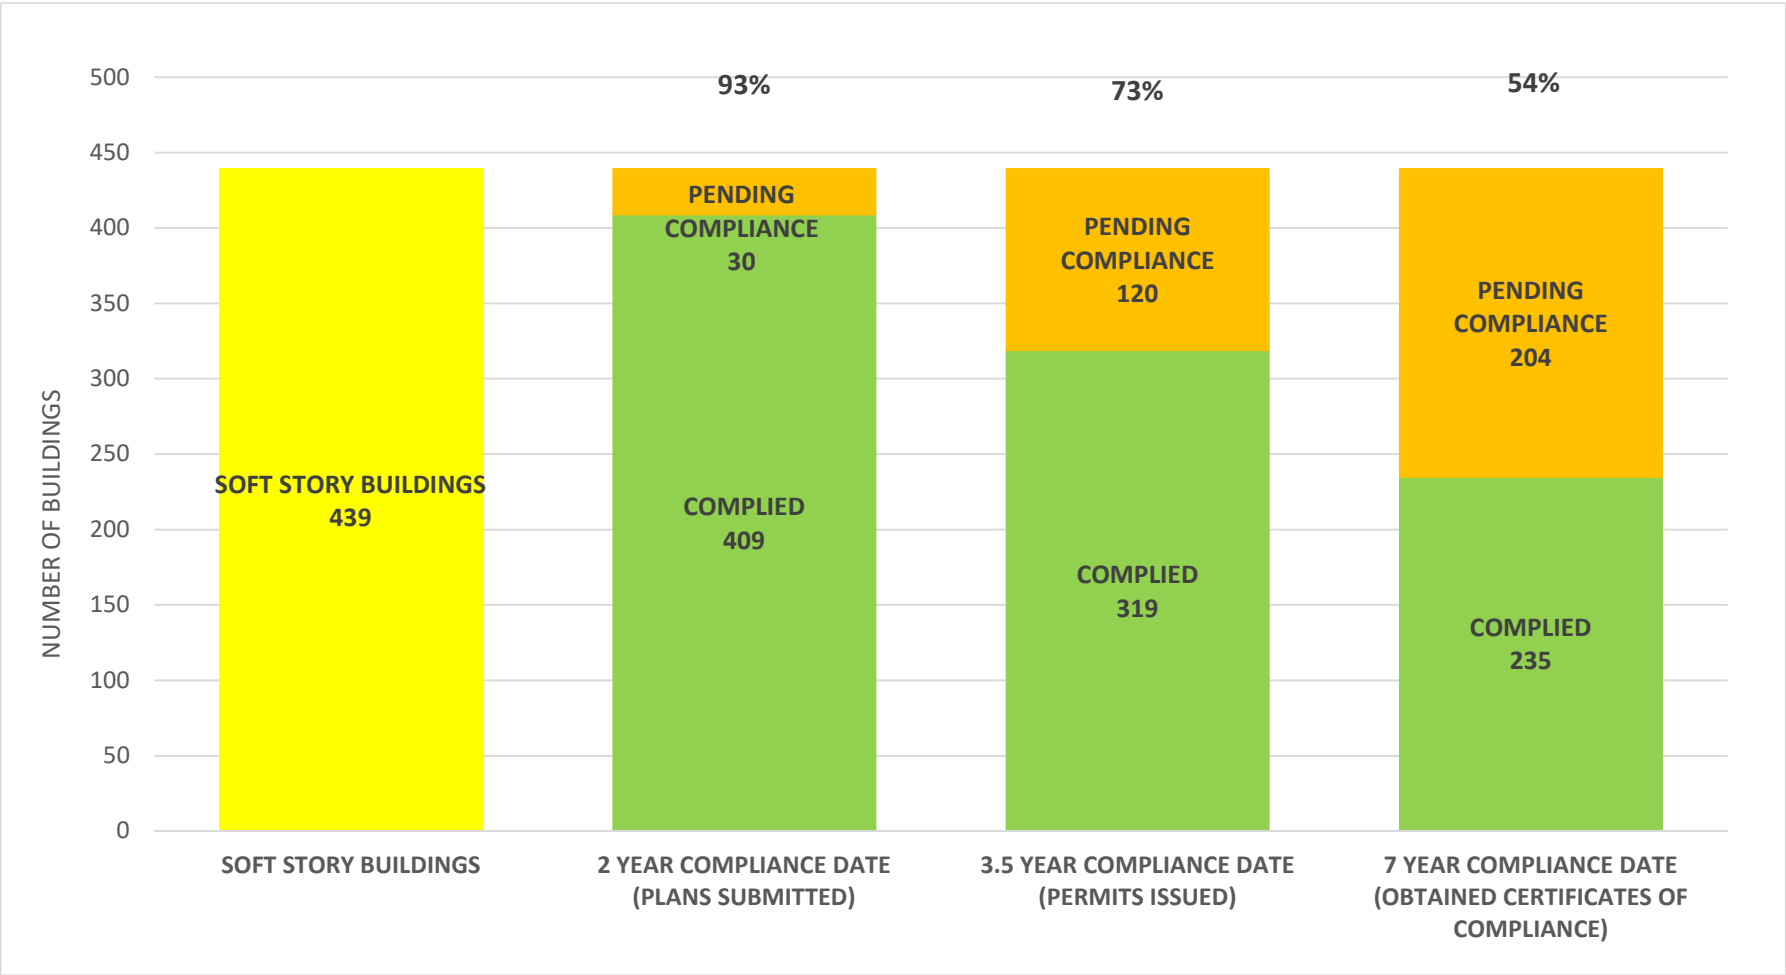

SOFT STORY RETROFIT PROGRAM STATUS FOR CD 8 AS OF May 1, 2022