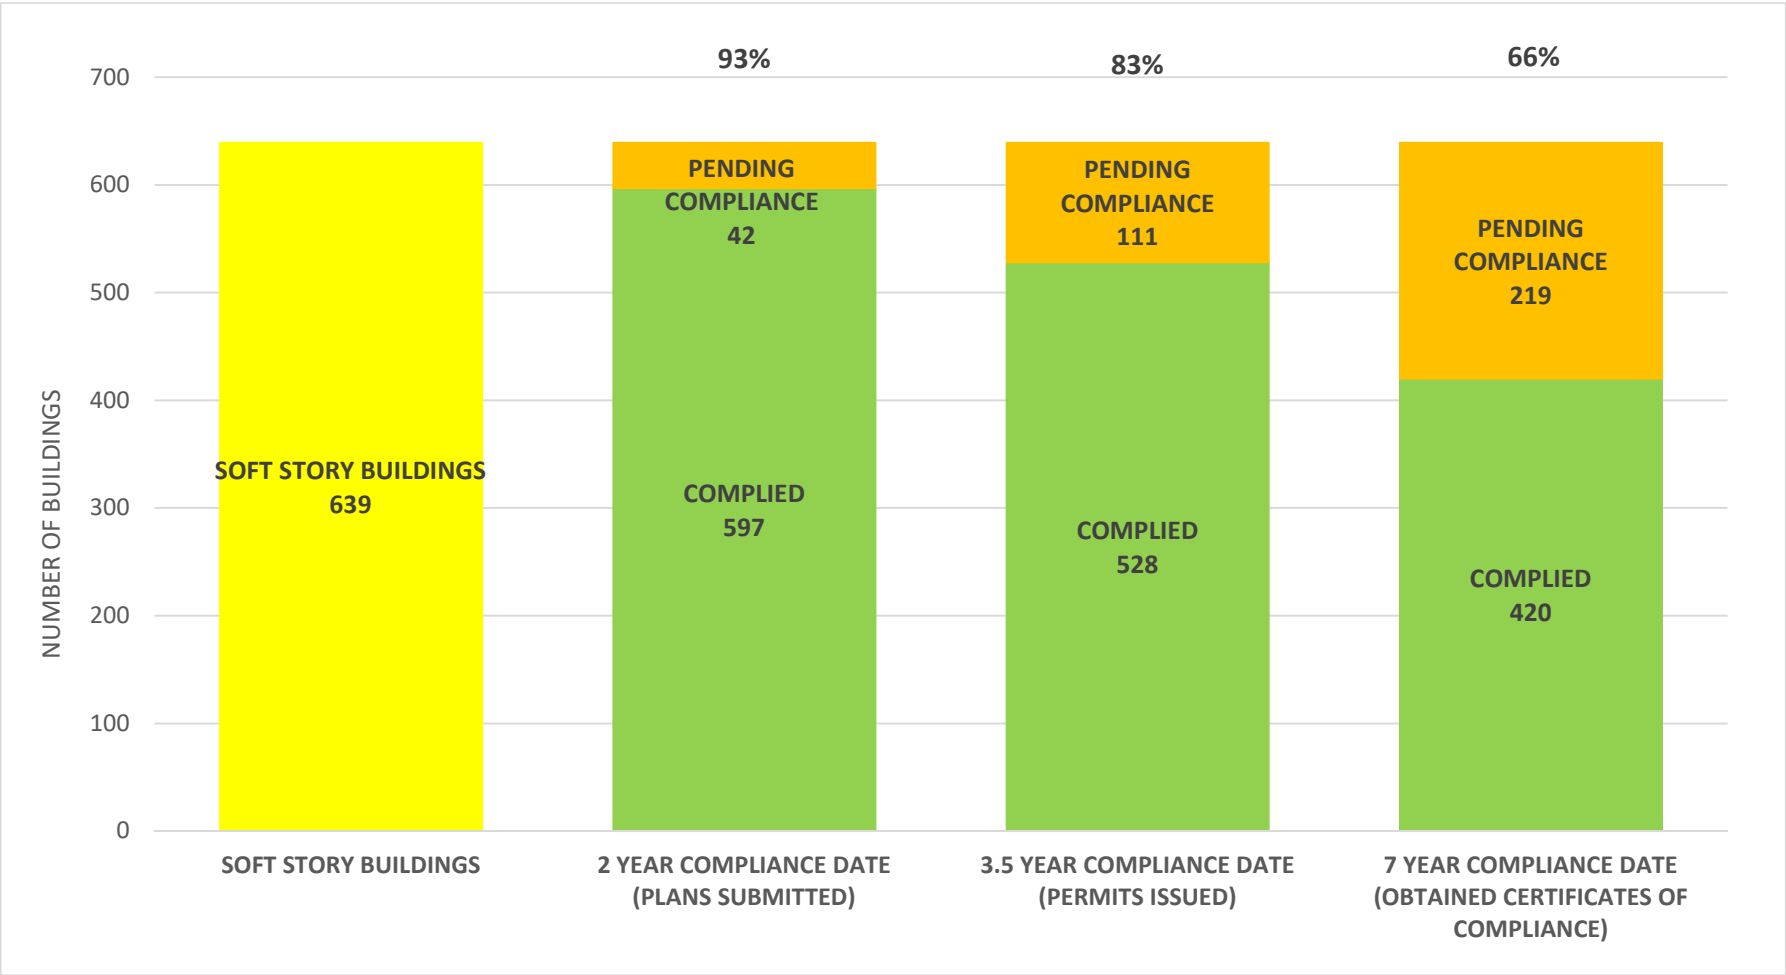

SOFT STORY RETROFIT PROGRAM STATUS FOR CD 6 AS OF November 1, 2022