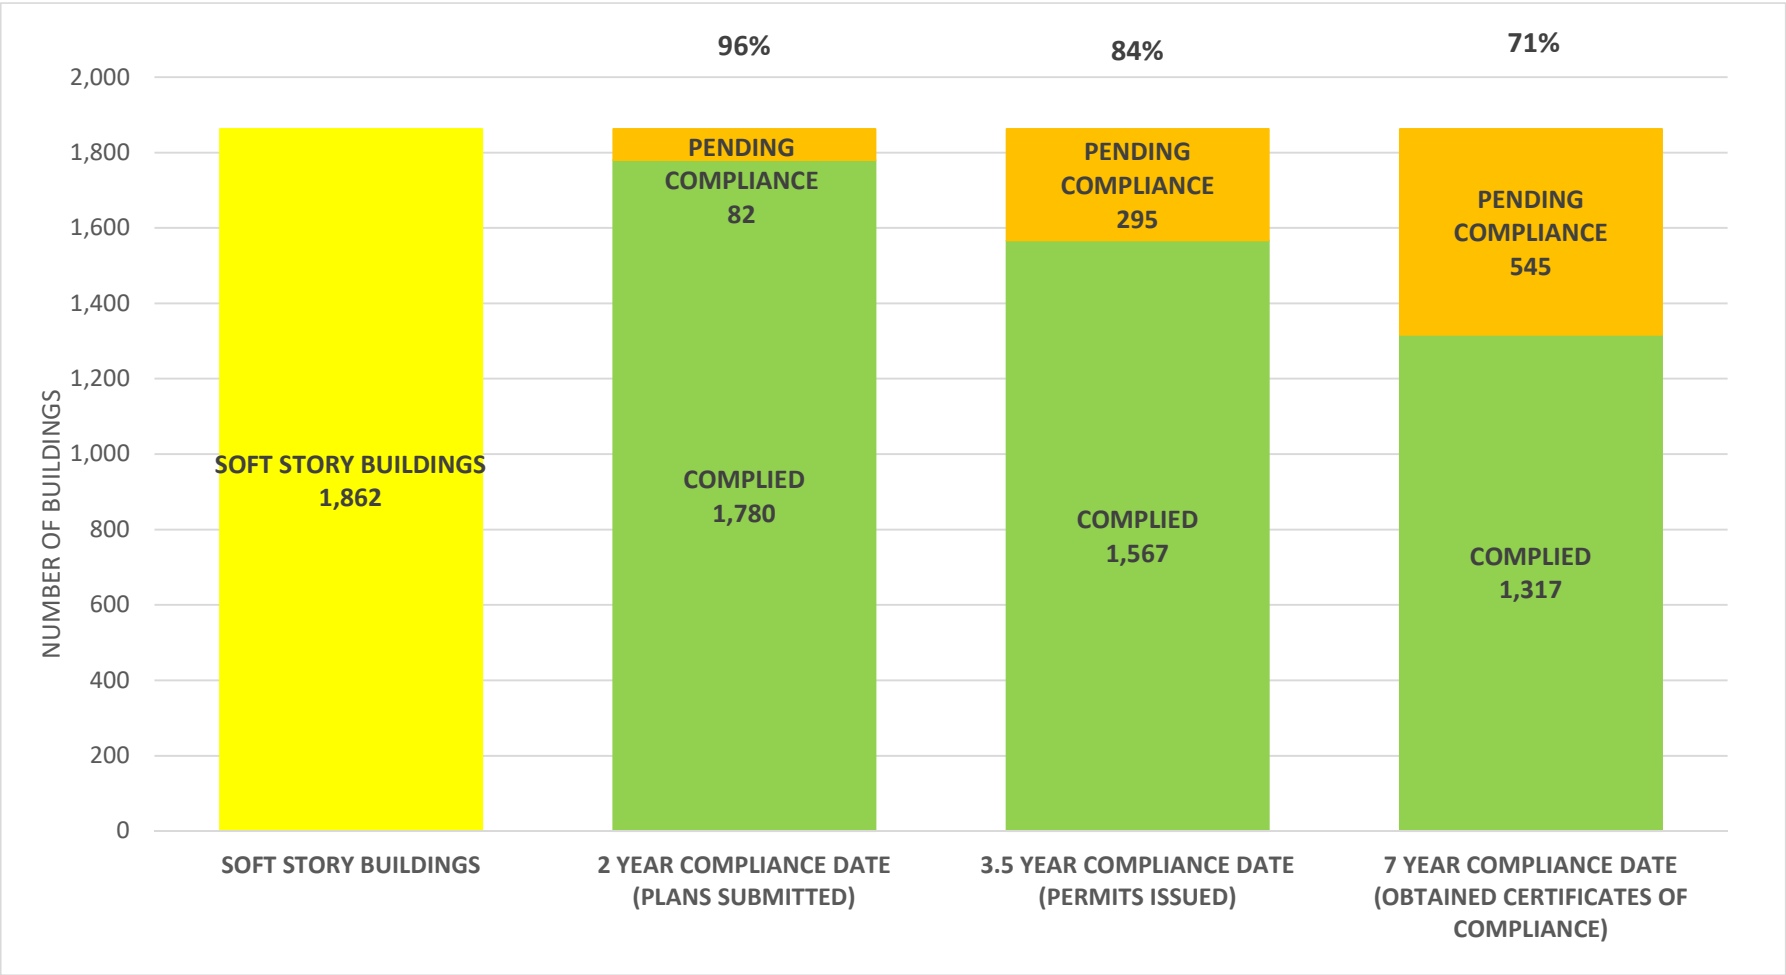

SOFT STORY RETROFIT PROGRAM STATUS FOR CD 5 AS OF November 1, 2022