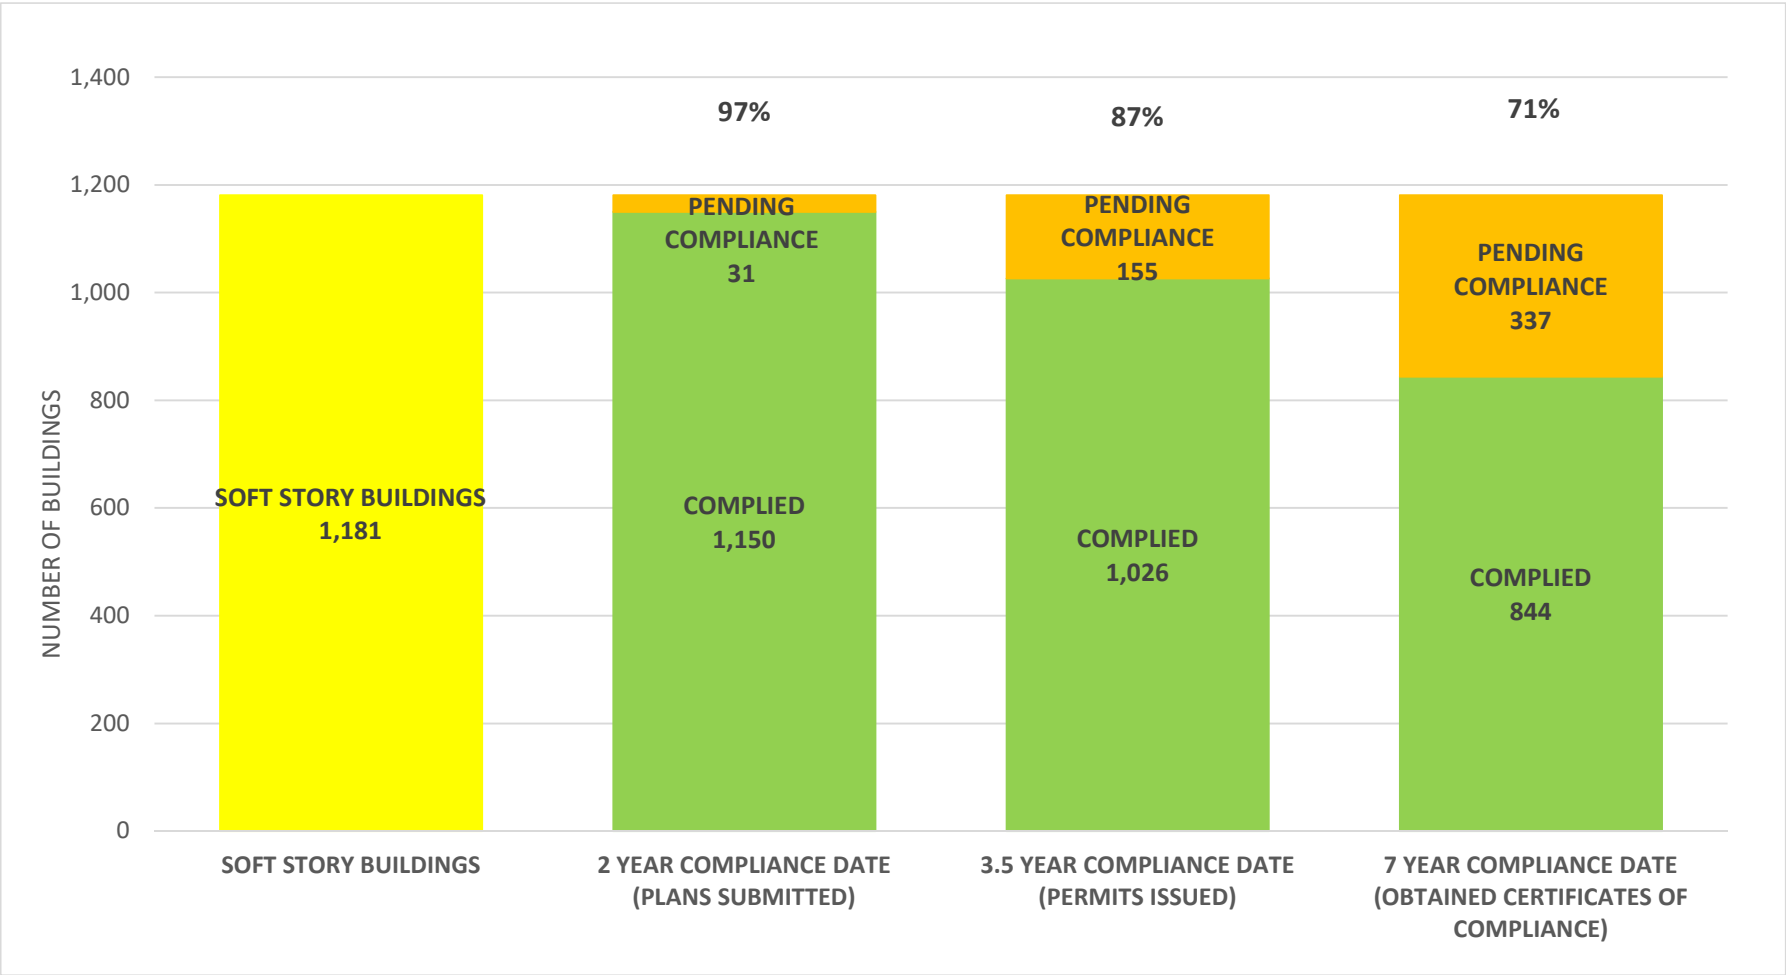

SOFT STORY RETROFIT PROGRAM STATUS FOR CD 13 AS OF November 1, 2022