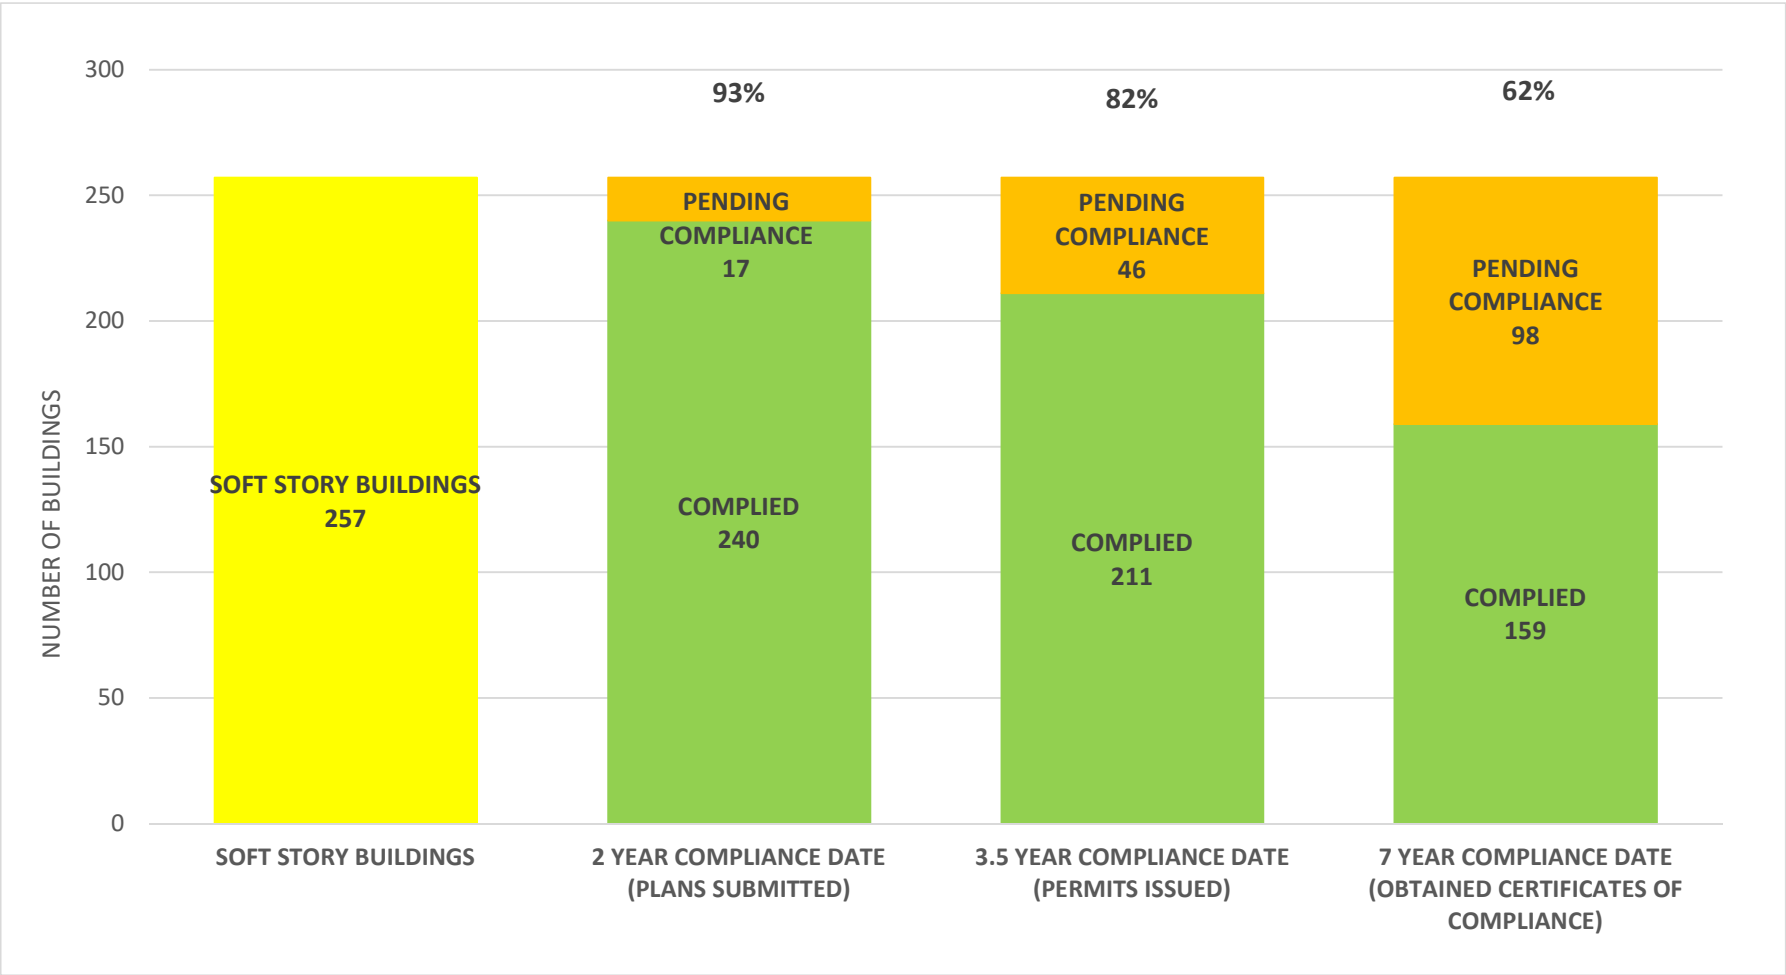

SOFT STORY RETROFIT PROGRAM STATUS FOR CD 14 AS OF November 1, 2022