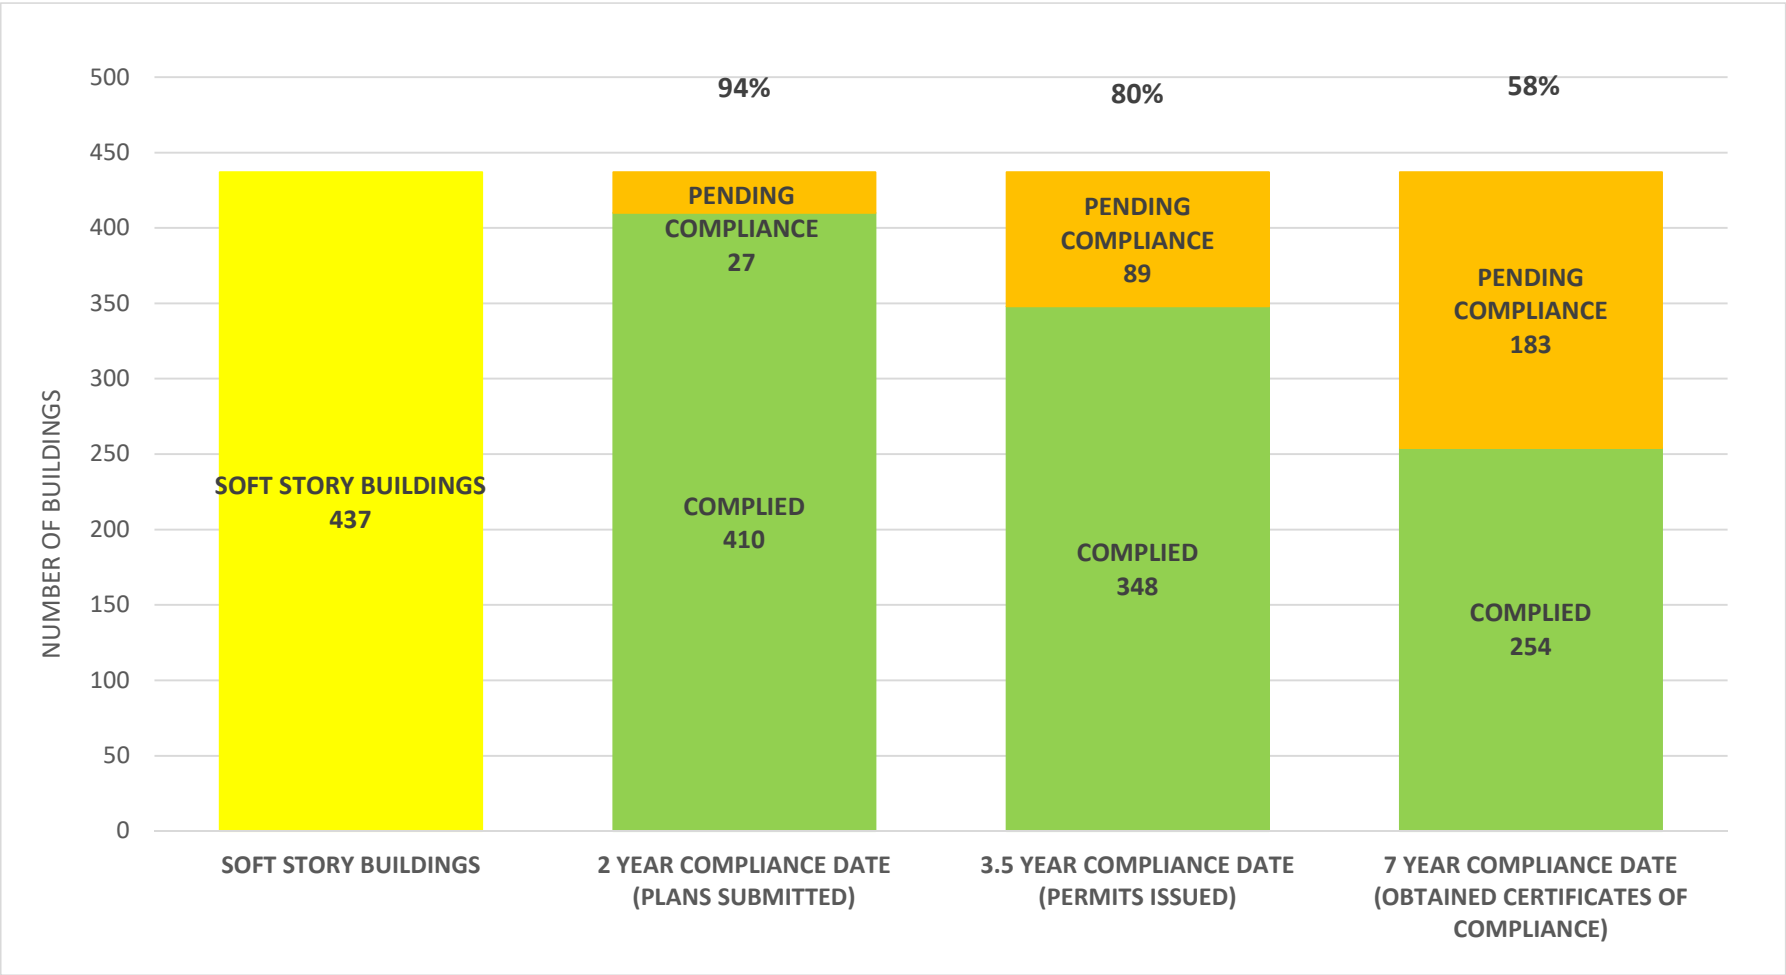

SOFT STORY RETROFIT PROGRAM STATUS FOR CD 8 AS OF November 1, 2022