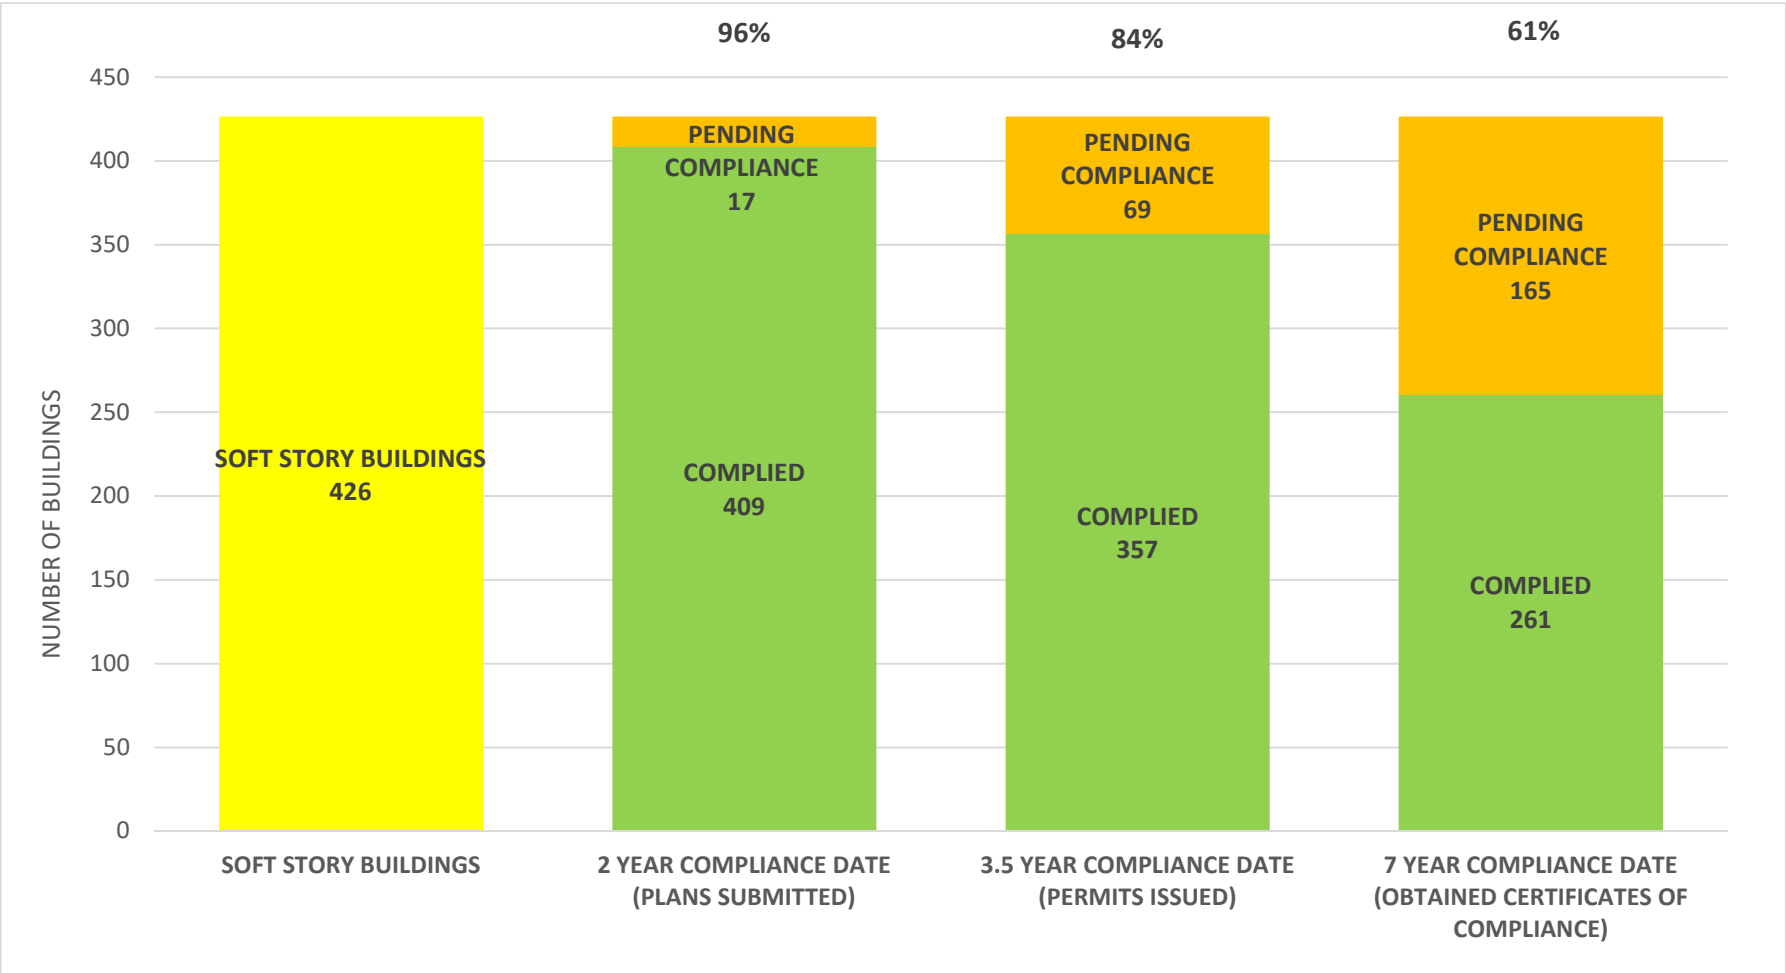

SOFT STORY RETROFIT PROGRAM STATUS AS OF **November 1, 2022**

SOFT STORY RETROFIT PROGRAM STATUS FOR CD 1 AS OF November 1, 2022

SOFT STORY RETROFIT PROGRAM STATUS FOR CD 2 AS OF November 1, 2022

SOFT STORY RETROFIT PROGRAM STATUS FOR CD 3 AS OF November 1, 2022