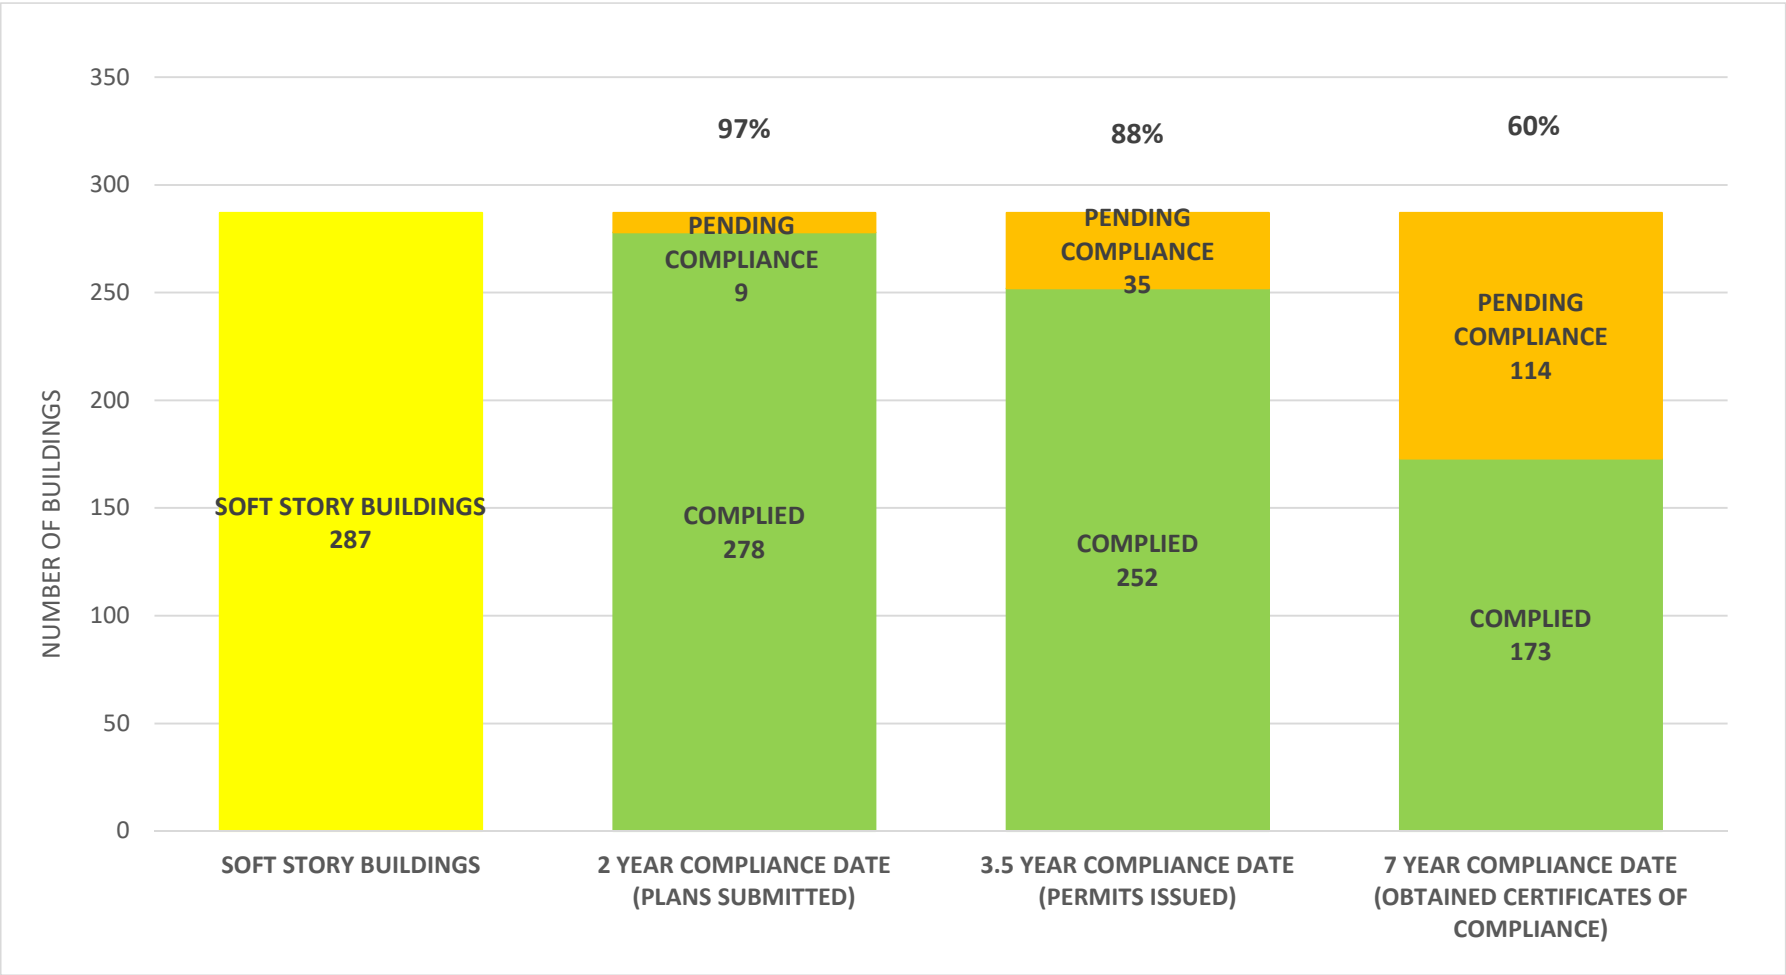

SOFT STORY RETROFIT PROGRAM STATUS FOR CD 12 AS OF November 1, 2022