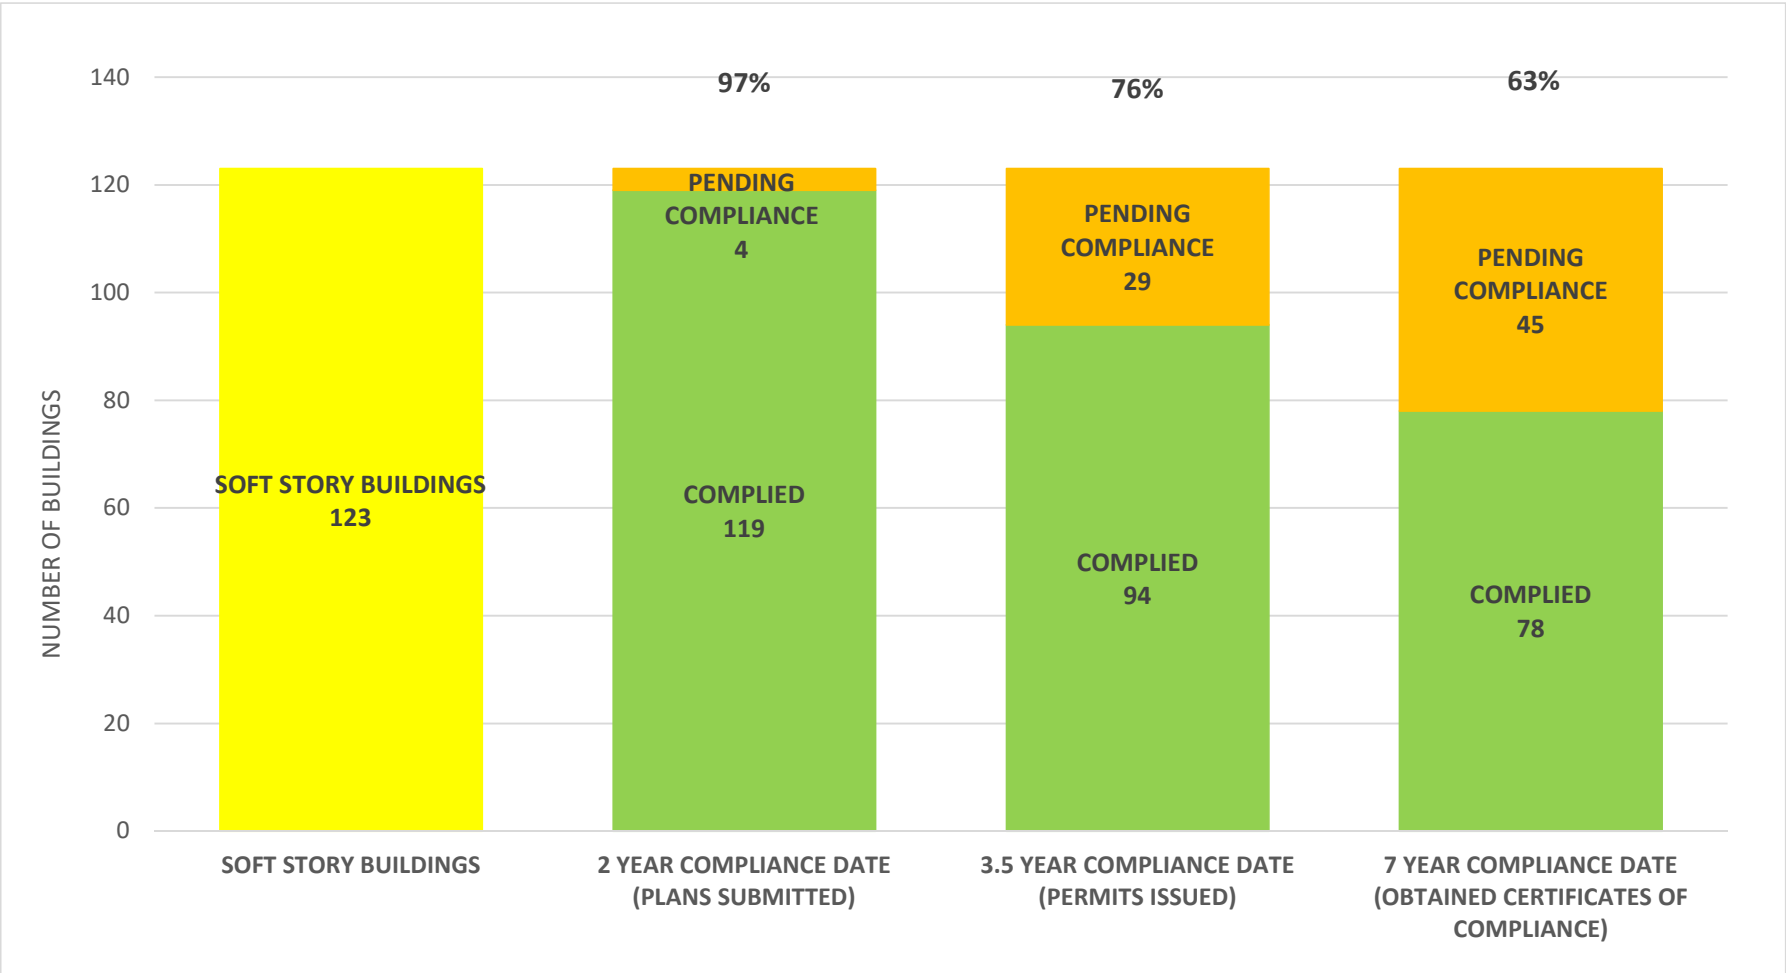

SOFT STORY RETROFIT PROGRAM STATUS FOR CD 4 AS OF November 1, 2022

SOFT STORY RETROFIT PROGRAM STATUS FOR CD 5 AS OF November 1, 2022

SOFT STORY RETROFIT PROGRAM STATUS FOR CD 6 AS OF November 1, 2022

SOFT STORY RETROFIT PROGRAM STATUS FOR CD 7 AS OF November 1, 2022