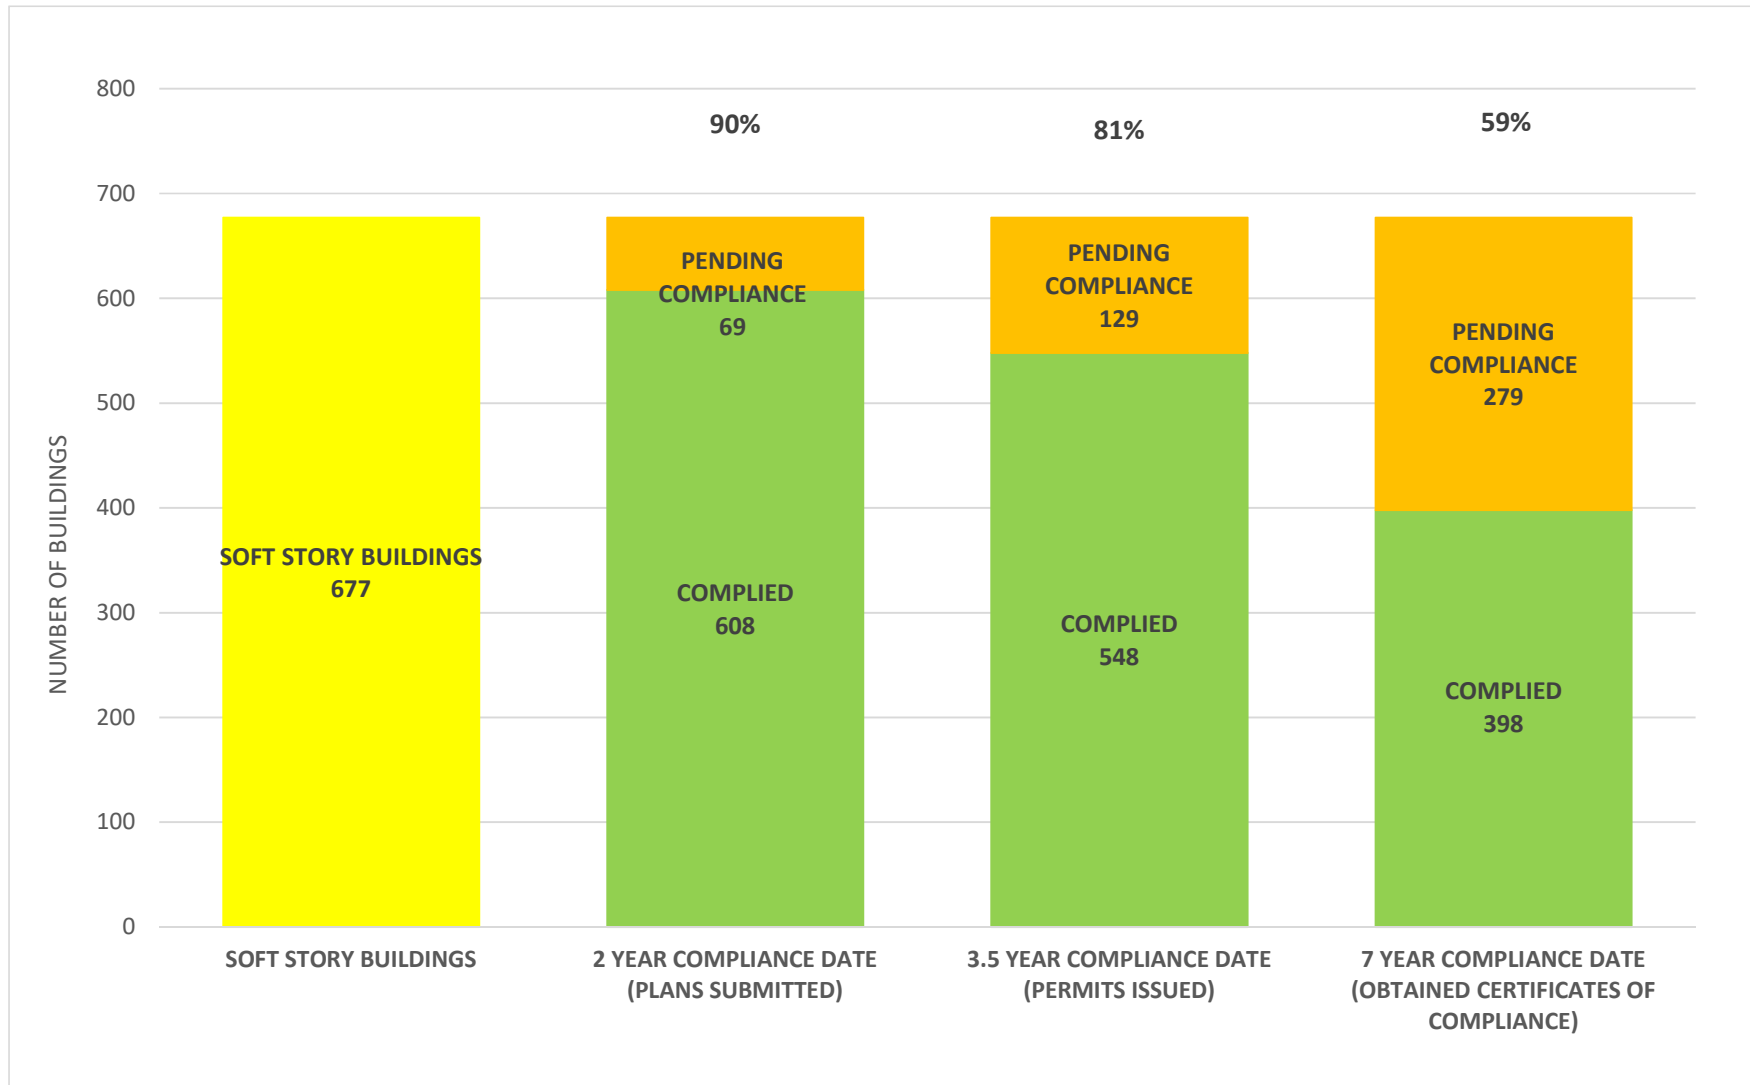

SOFT STORY RETROFIT PROGRAM STATUS AS OF **November 1, 2022**

SOFT STORY RETROFIT PROGRAM STATUS FOR CD 1 AS OF November 1, 2022

SOFT STORY RETROFIT PROGRAM STATUS FOR CD 2 AS OF November 1, 2022

SOFT STORY RETROFIT PROGRAM STATUS FOR CD 3 AS OF November 1, 2022