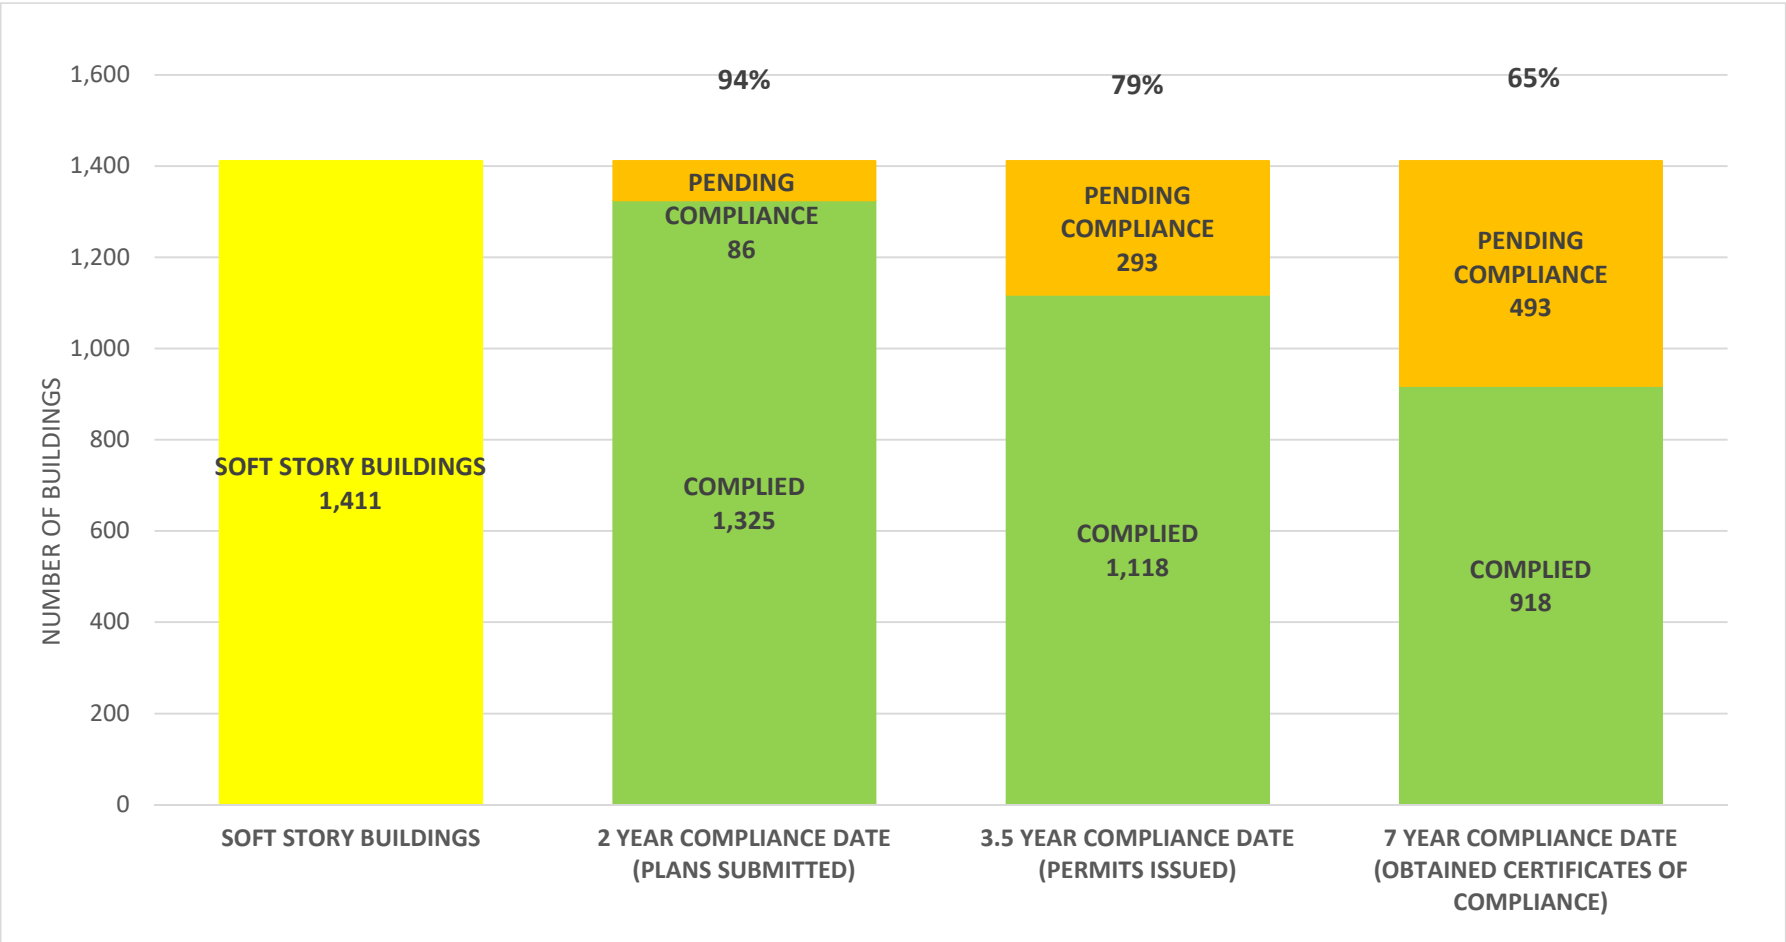

SOFT STORY RETROFIT PROGRAM STATUS AS OF **November 1, 2022**

SOFT STORY RETROFIT PROGRAM STATUS FOR CD 1 AS OF November 1, 2022

SOFT STORY RETROFIT PROGRAM STATUS FOR CD 2 AS OF November 1, 2022

SOFT STORY RETROFIT PROGRAM STATUS FOR CD 3 AS OF November 1, 2022