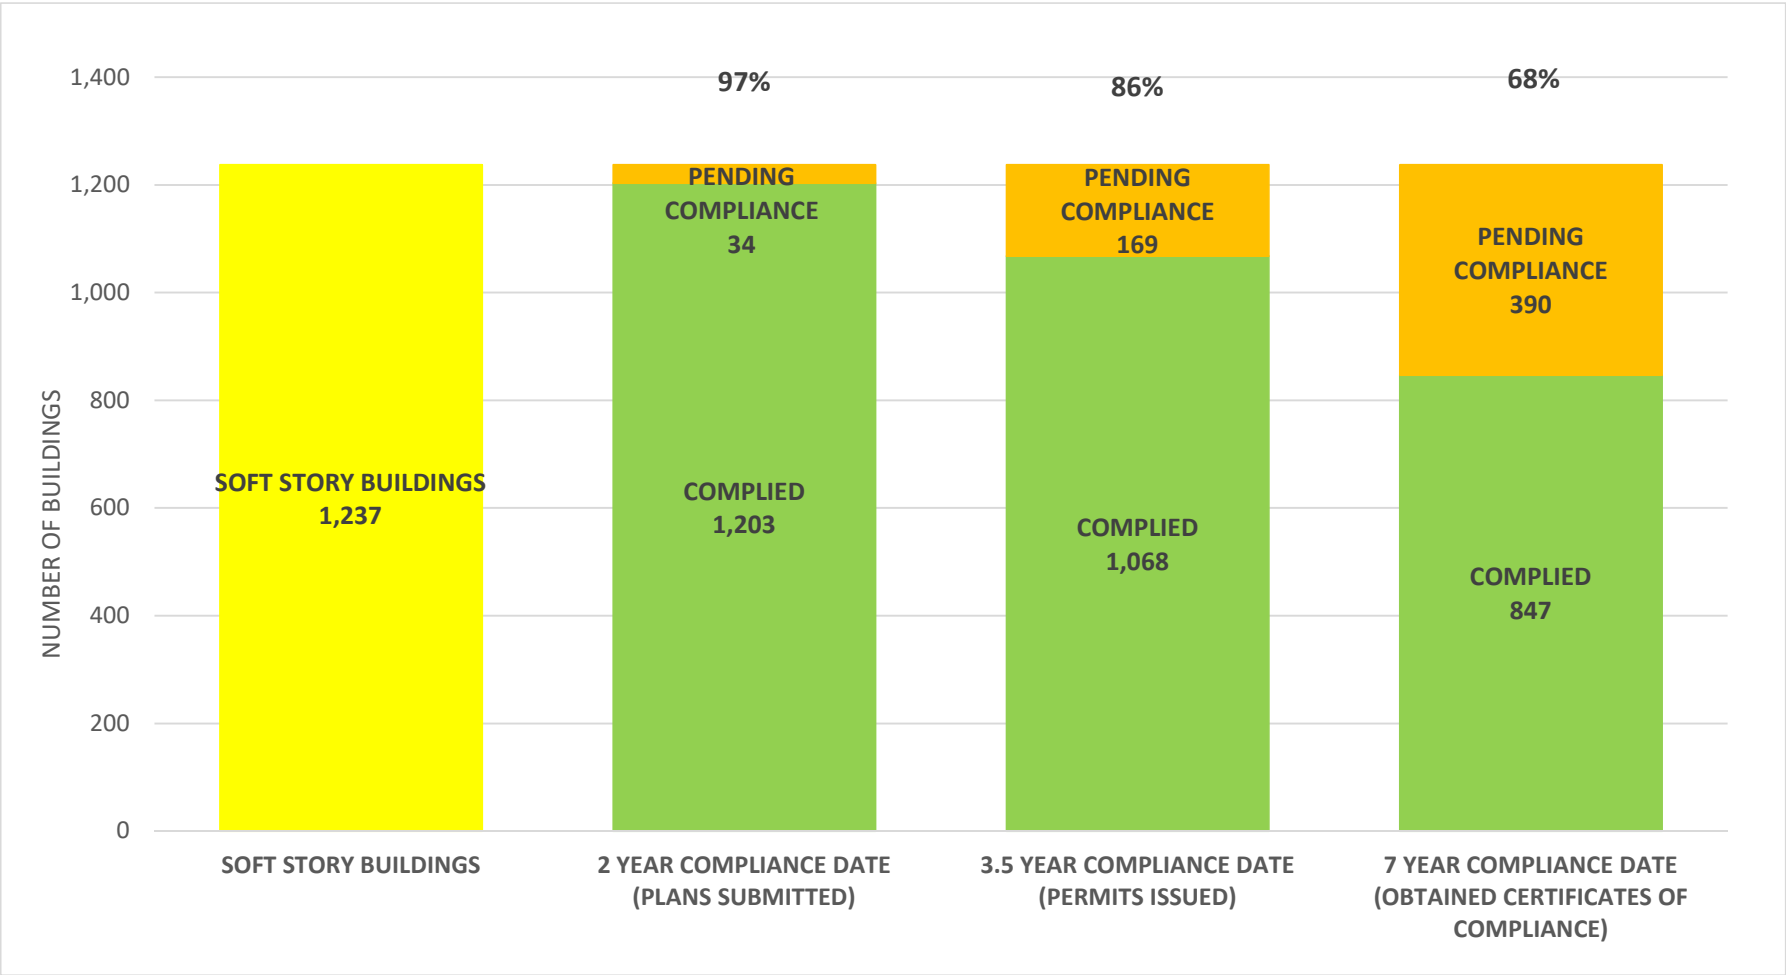

SOFT STORY RETROFIT PROGRAM STATUS FOR CD 10 AS OF November 1, 2022