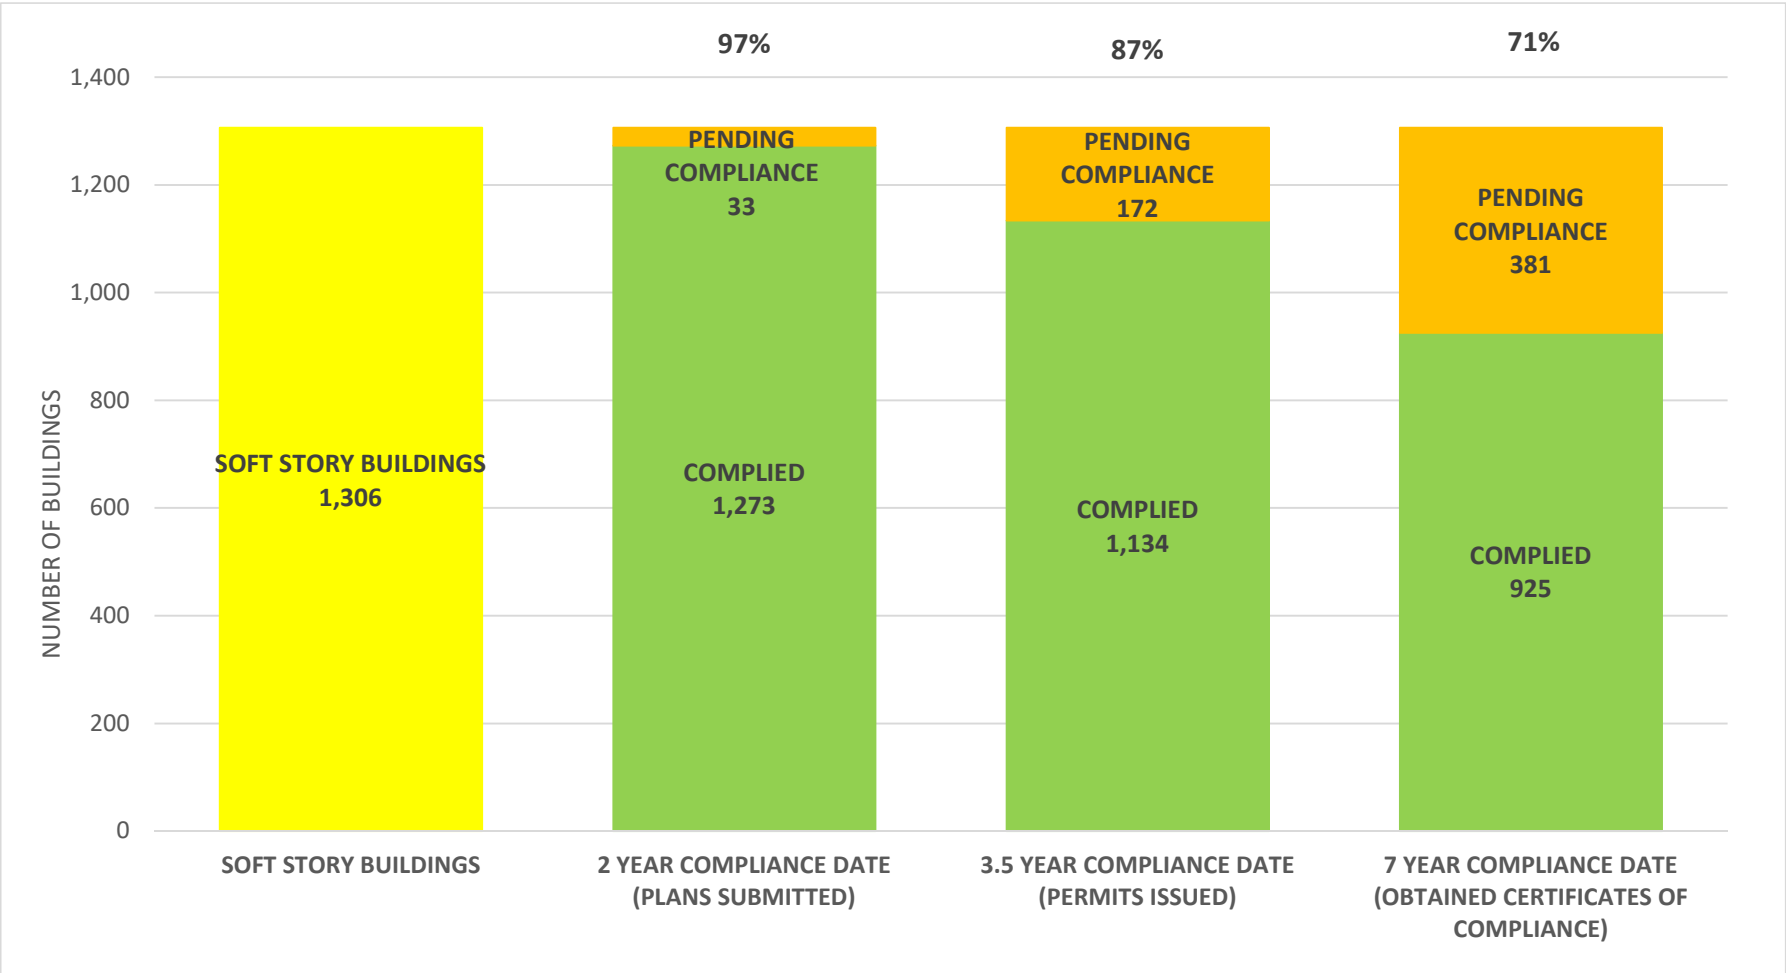

SOFT STORY RETROFIT PROGRAM STATUS FOR CD 4 AS OF November 1, 2022