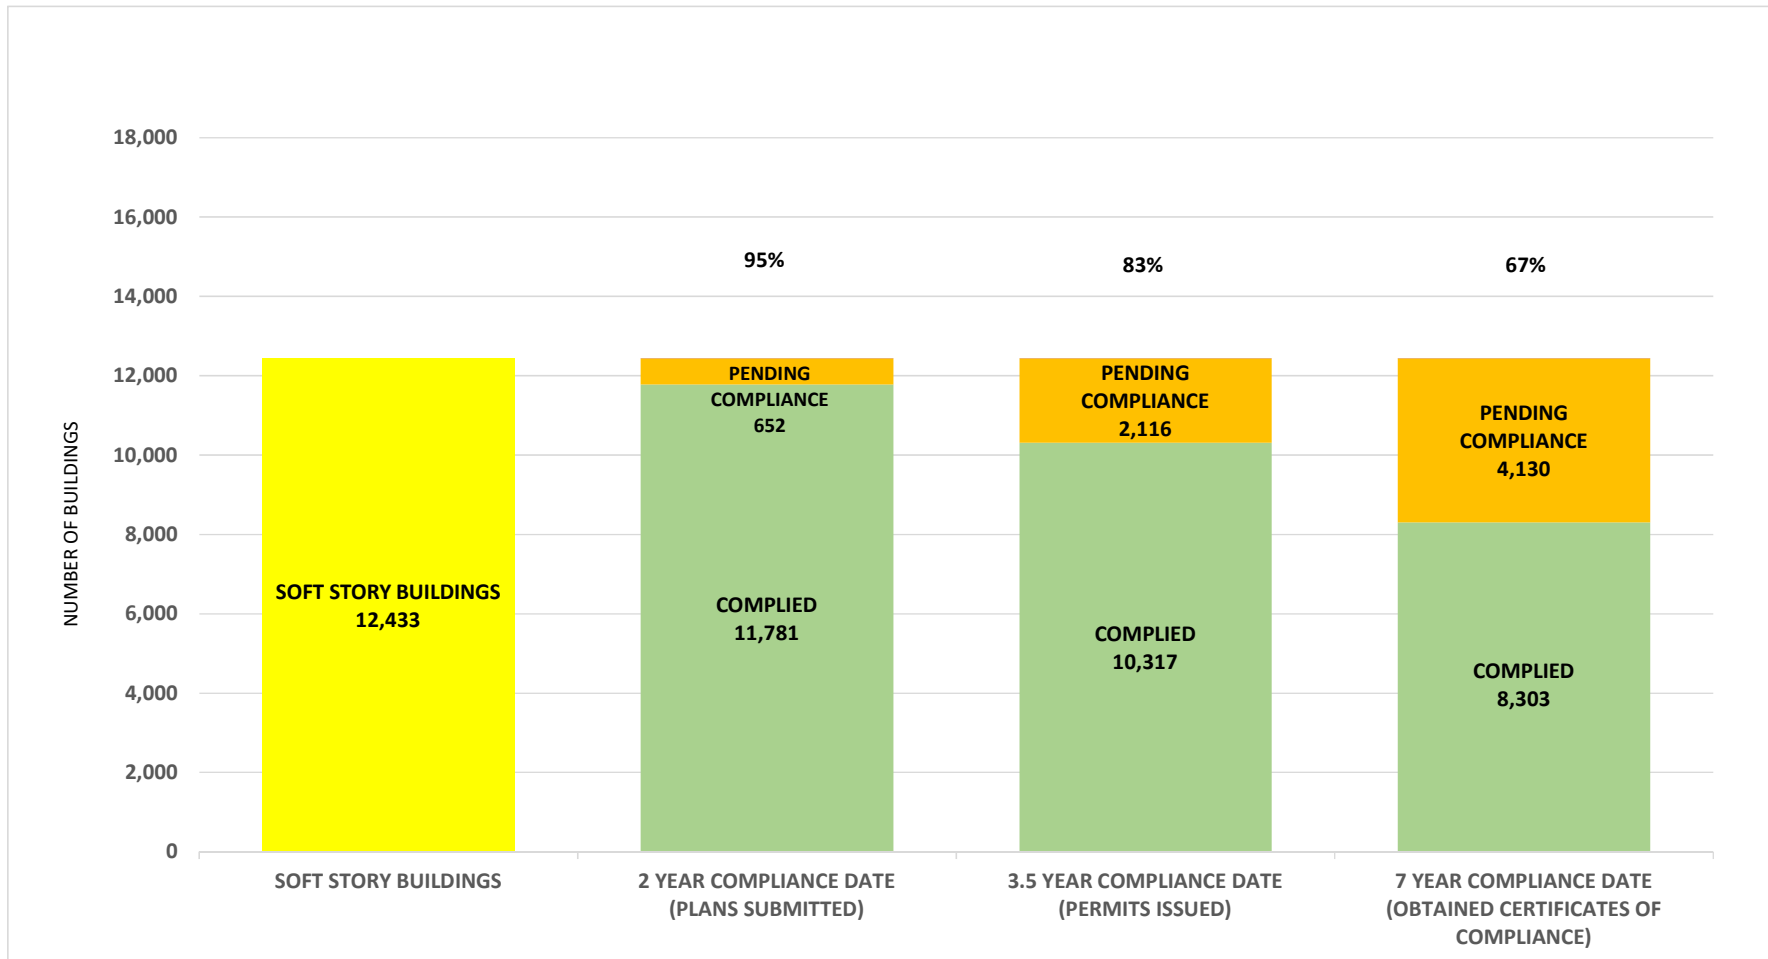

SOFT STORY RETROFIT PROGRAM STATUS AS OF **November 1, 2022**

SOFT STORY RETROFIT PROGRAM STATUS FOR CD 1 AS OF November 1, 2022

SOFT STORY RETROFIT PROGRAM STATUS FOR CD 2 AS OF November 1, 2022

SOFT STORY RETROFIT PROGRAM STATUS FOR CD 3 AS OF November 1, 2022