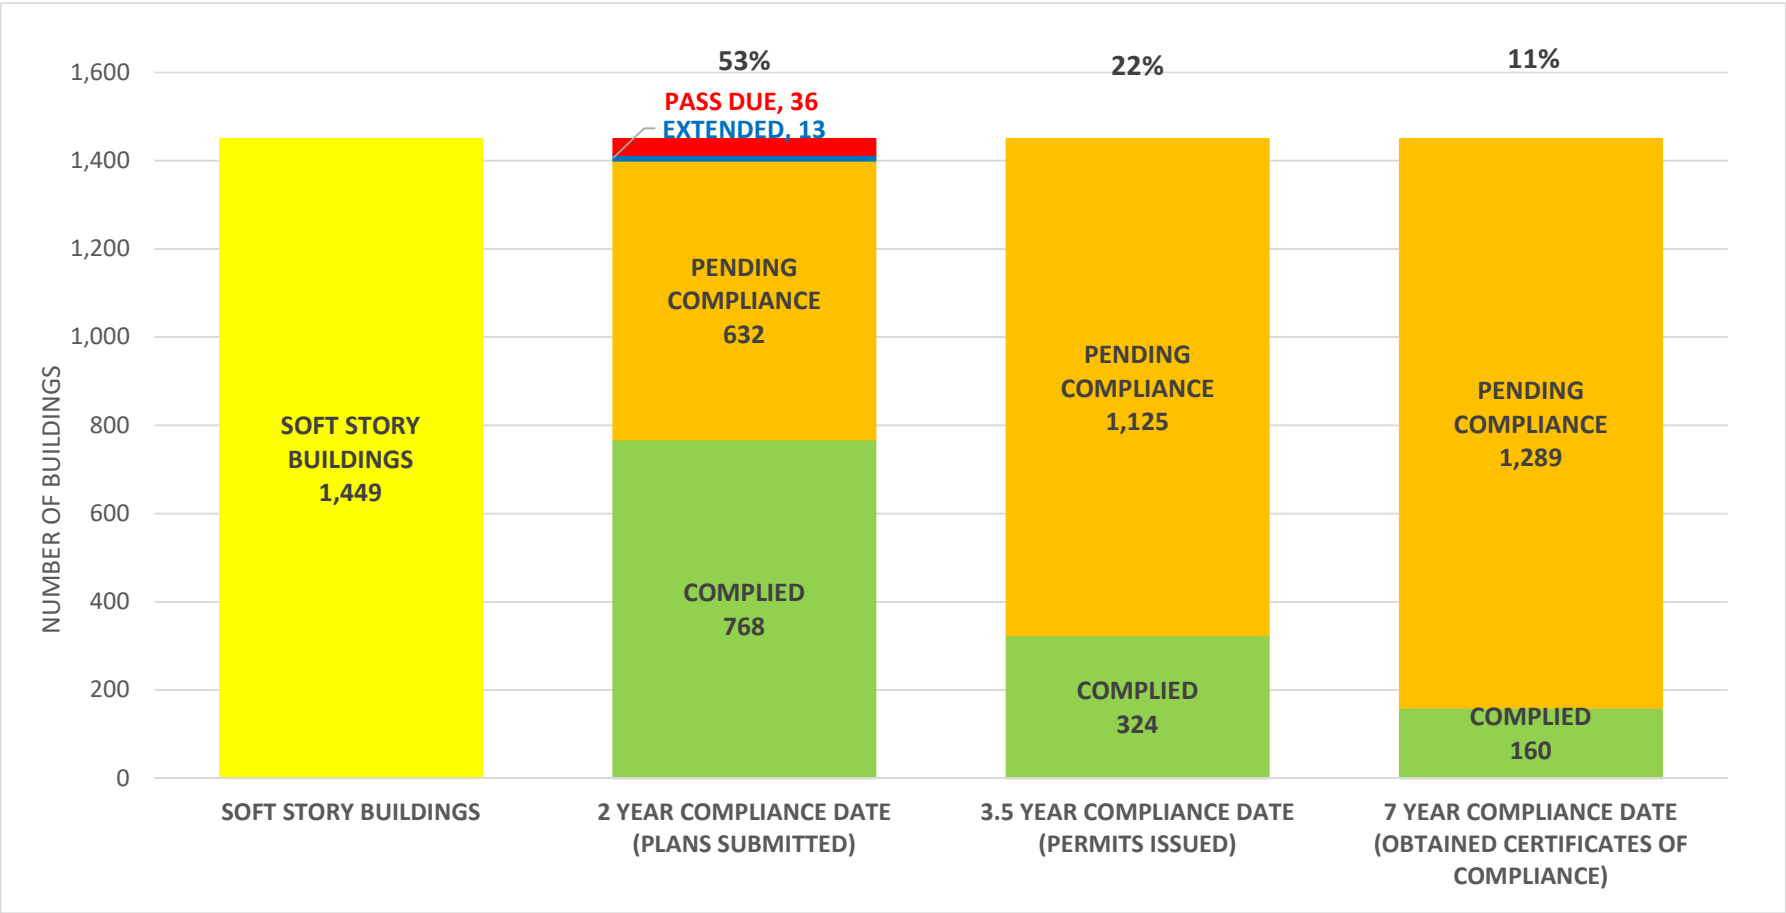

SOFT STORY RETROFIT PROGRAM STATUS FOR CD 2 AS OF December 3, 2018