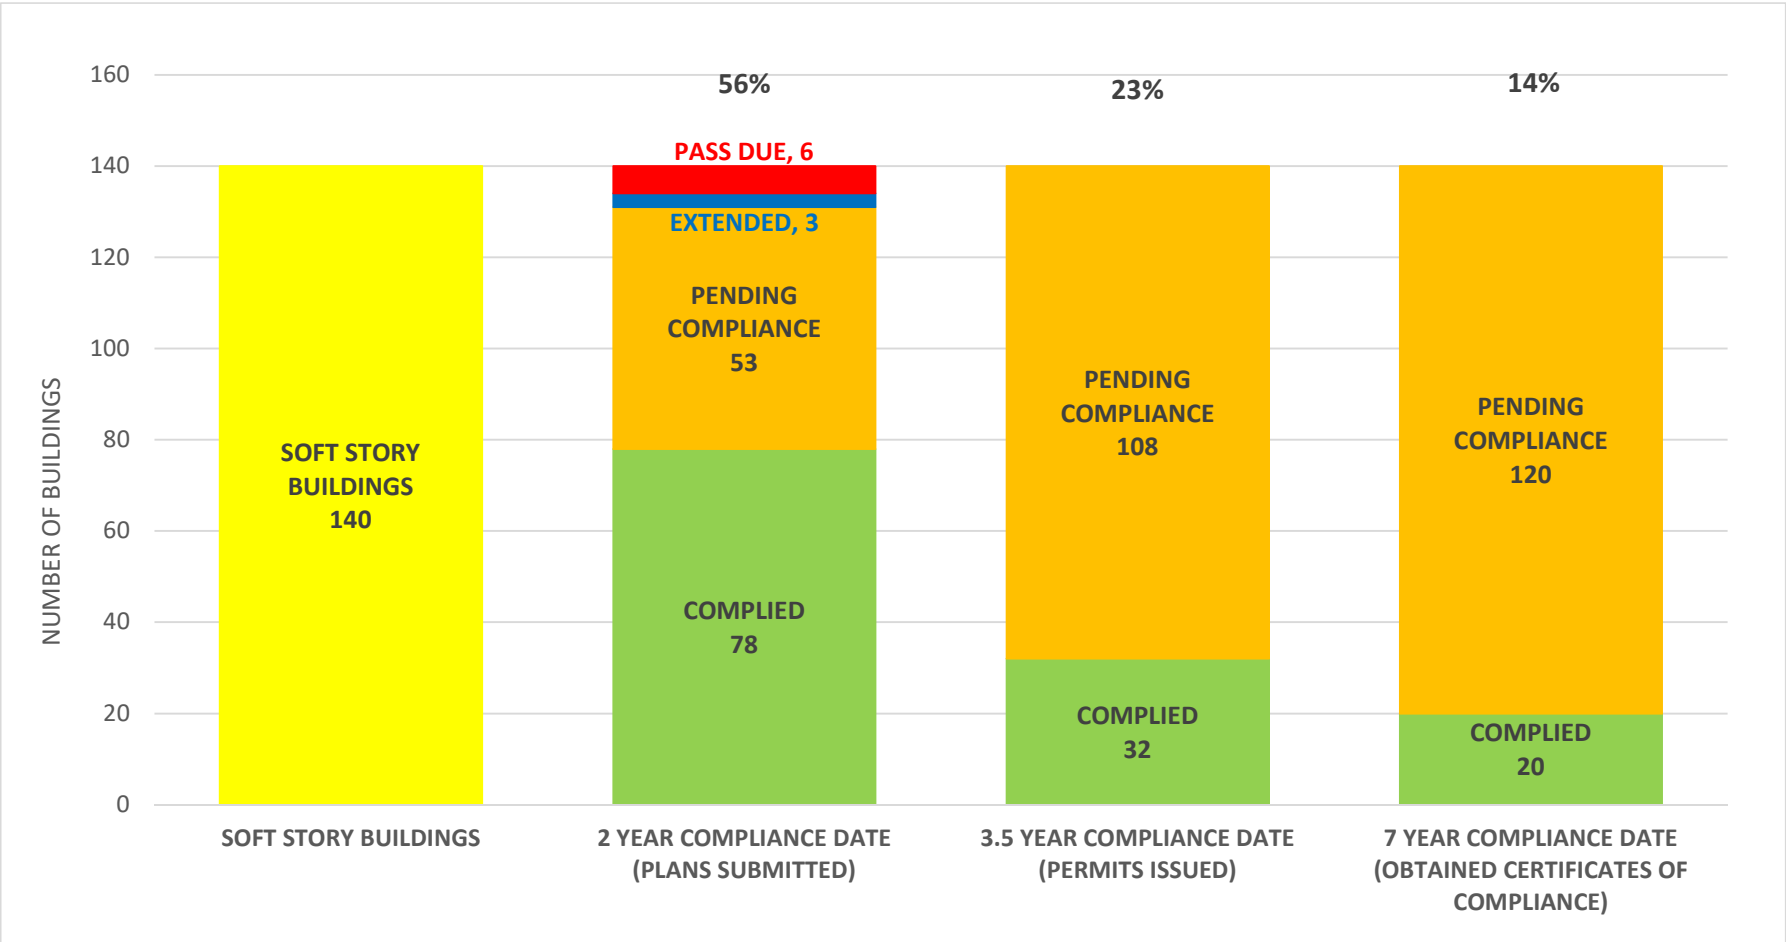

SOFT STORY RETROFIT PROGRAM STATUS FOR CD 7 AS OF December 3, 2018