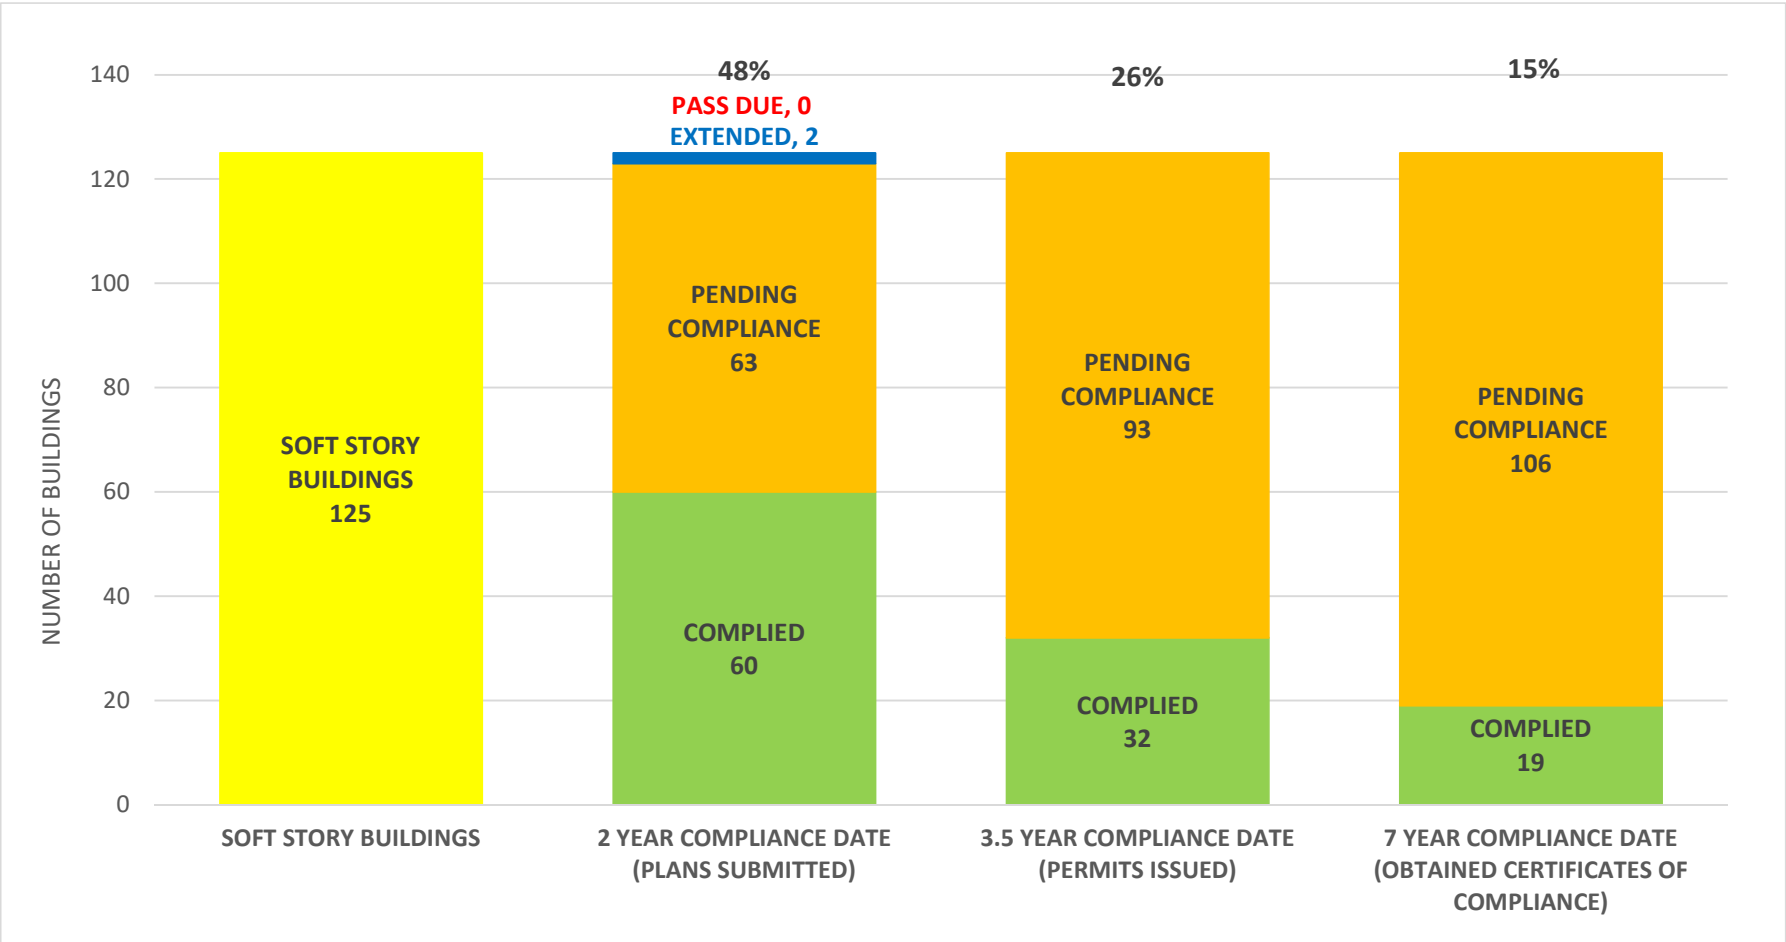

SOFT STORY RETROFIT PROGRAM STATUS FOR CD 9 AS OF December 3, 2018