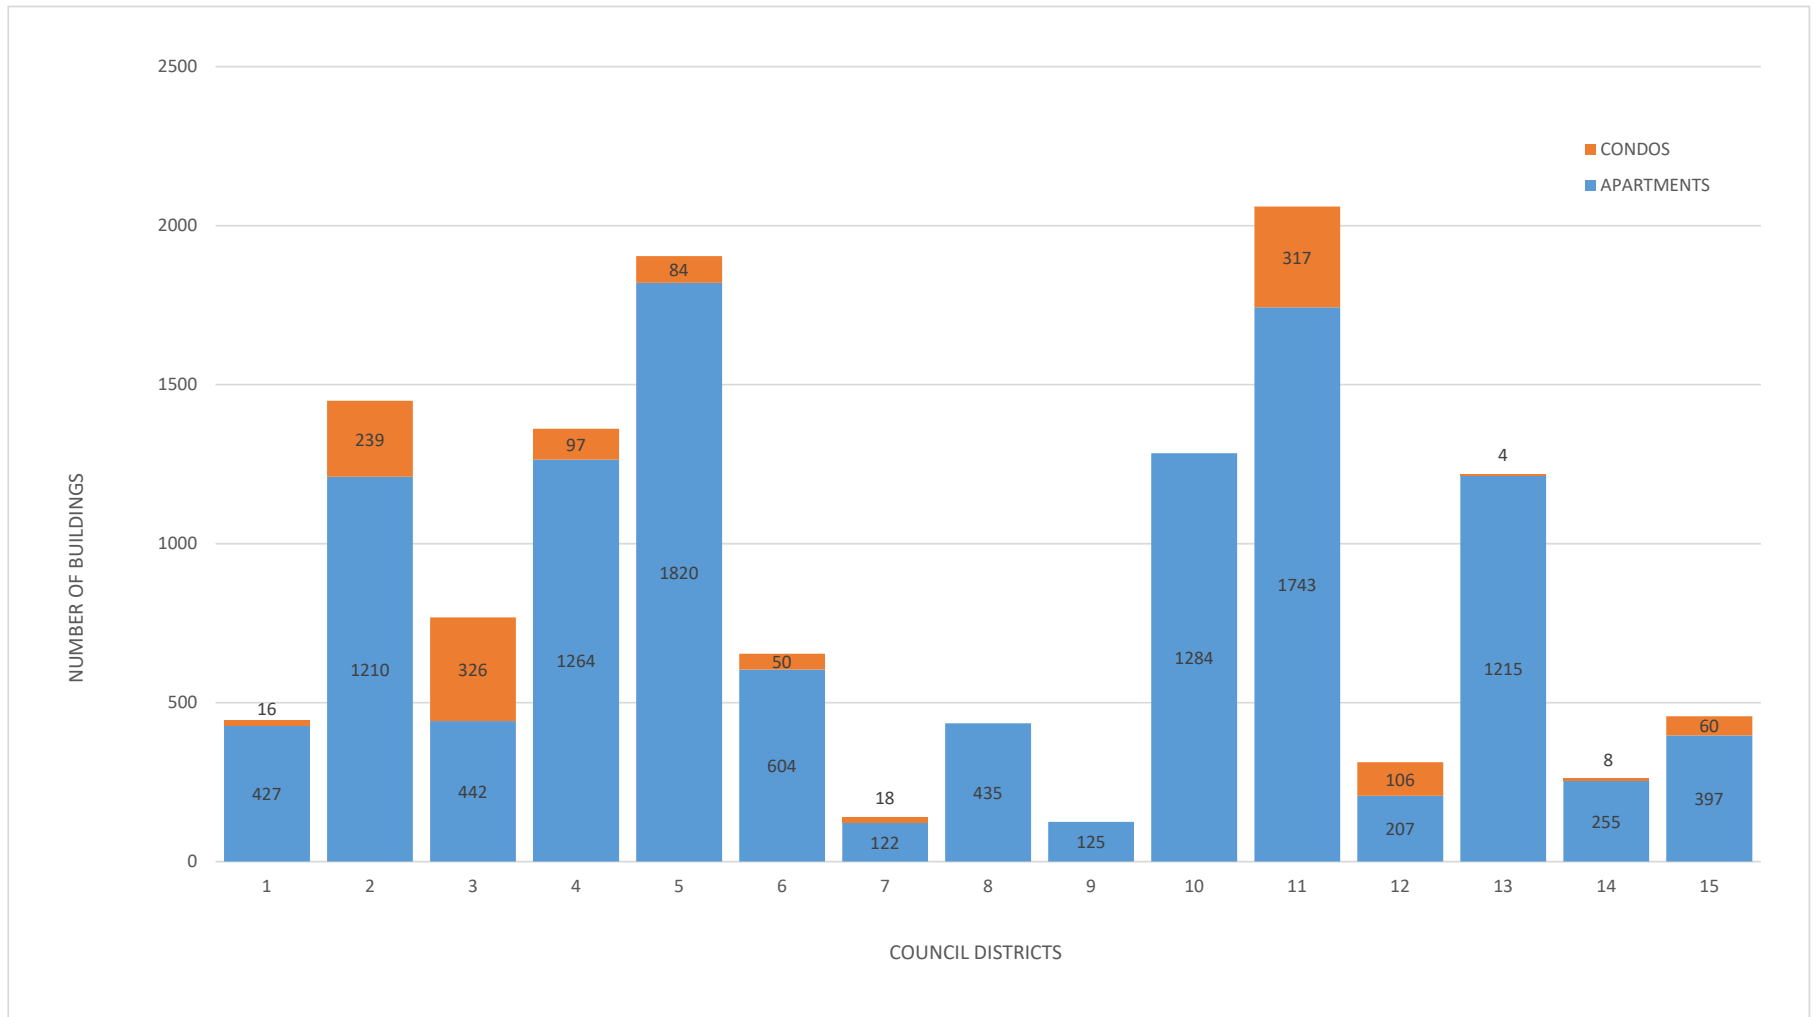

### SOFT STORY RETROFIT PROGRAM PER COUNCIL DISTRICT AS OF December 3, 2018

NUMBER OF UNITS FOR SOFT STORY RETROFIT PROGRAM STATUS AS OF **December 3, 2018**

SOFT STORY RETROFIT PROGRAM STATUS AS OF **December 3, 2018**