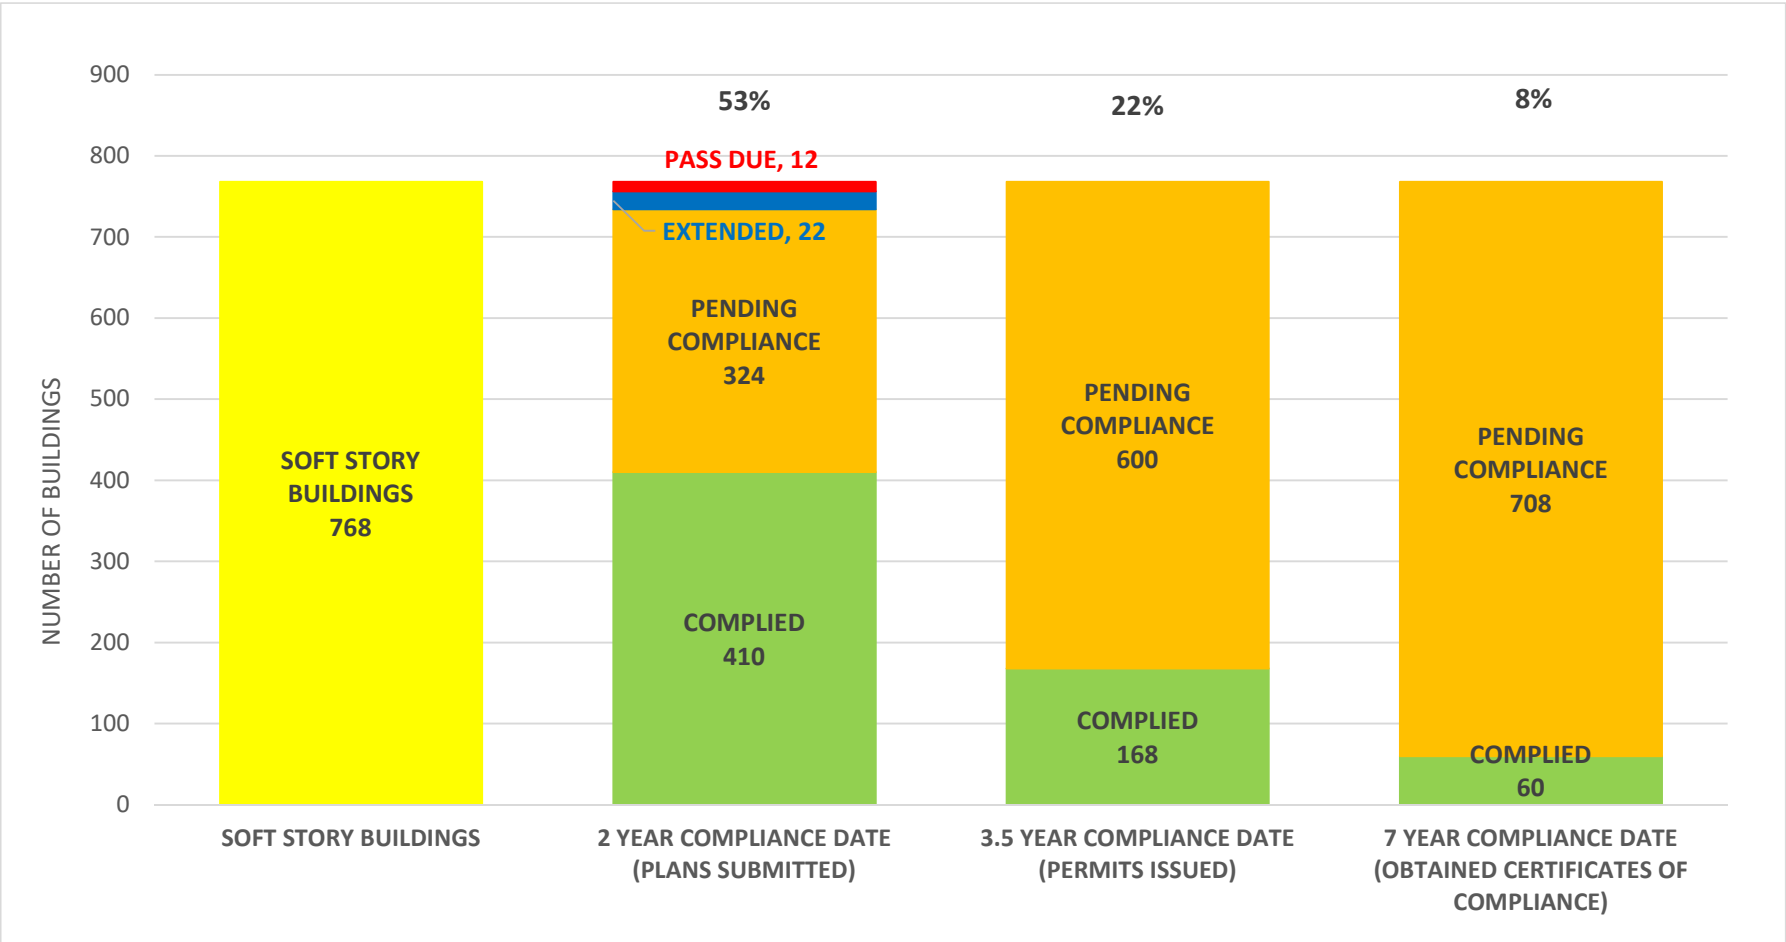

SOFT STORY RETROFIT PROGRAM STATUS FOR CD 3 AS OF December 3, 2018