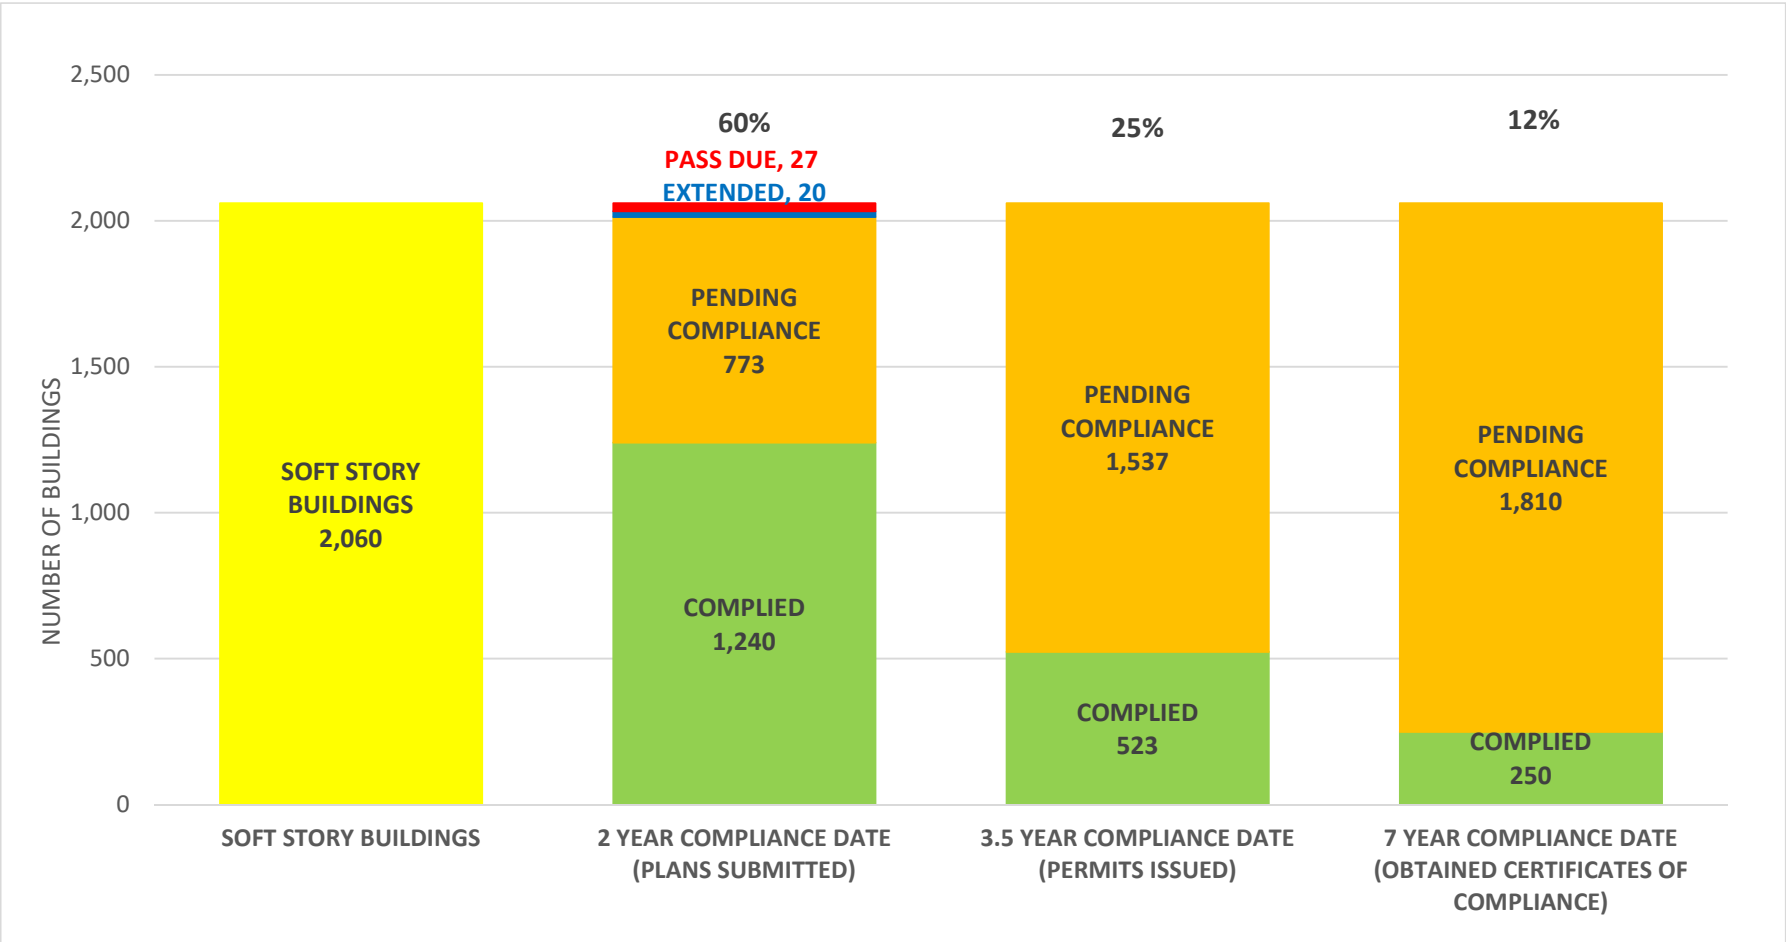

SOFT STORY RETROFIT PROGRAM STATUS FOR CD 11 AS OF December 3, 2018