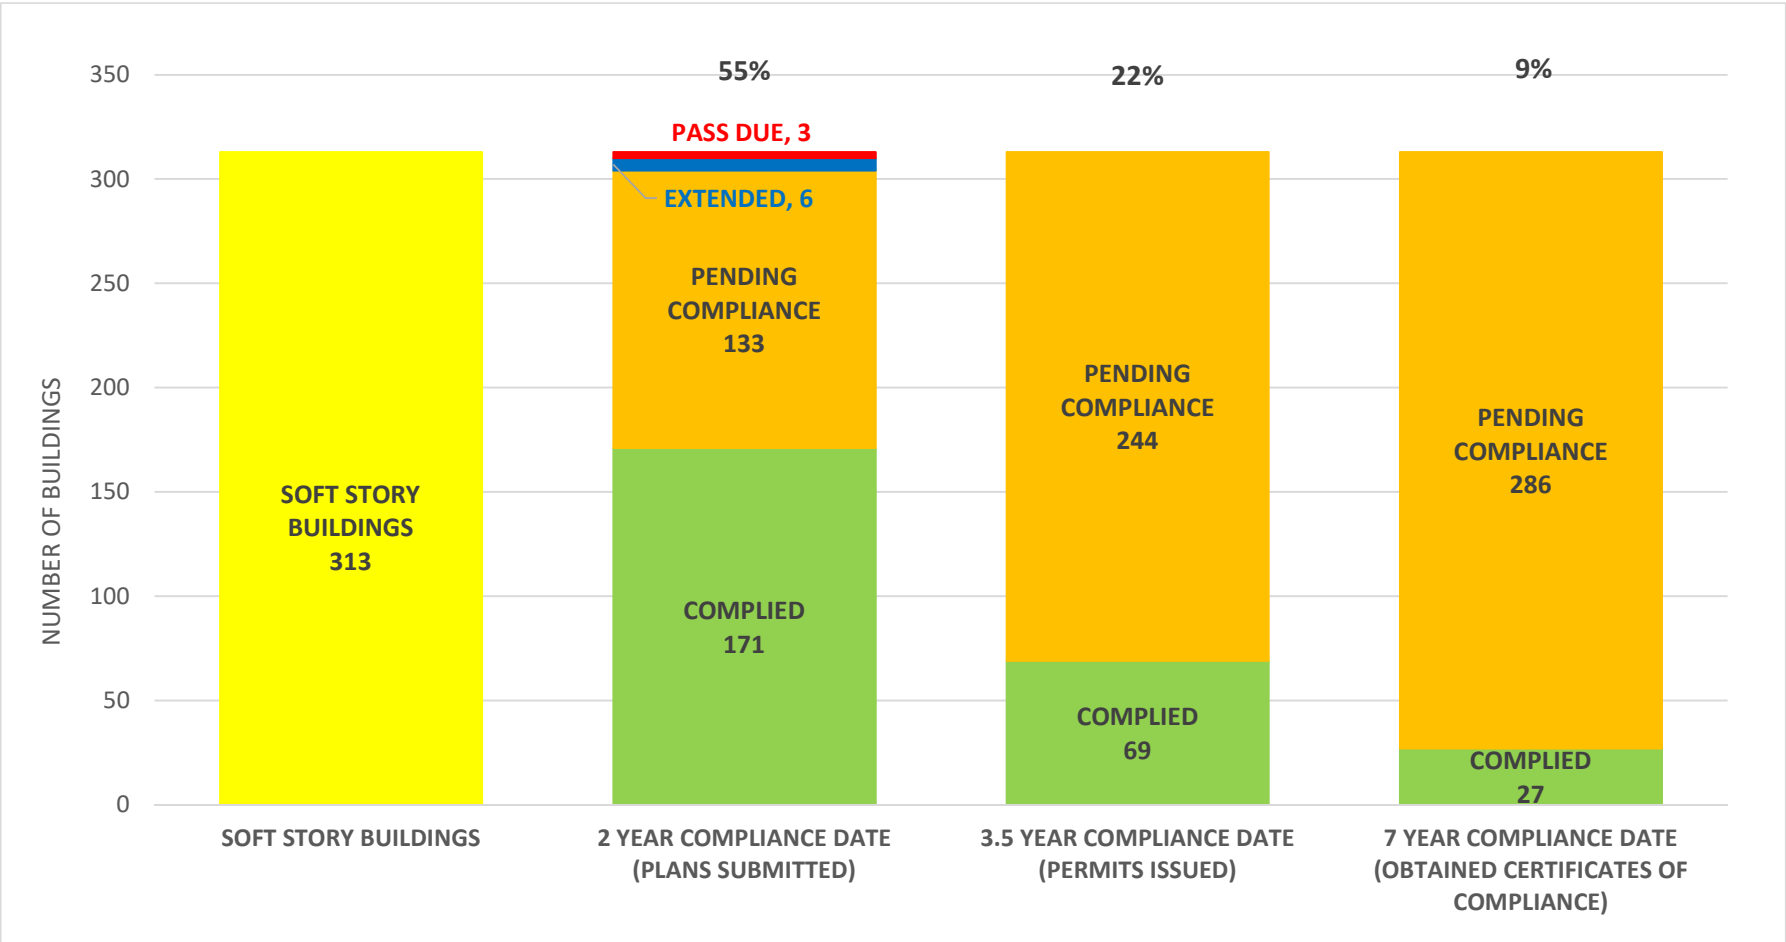

SOFT STORY RETROFIT PROGRAM STATUS FOR CD 12 AS OF December 3, 2018