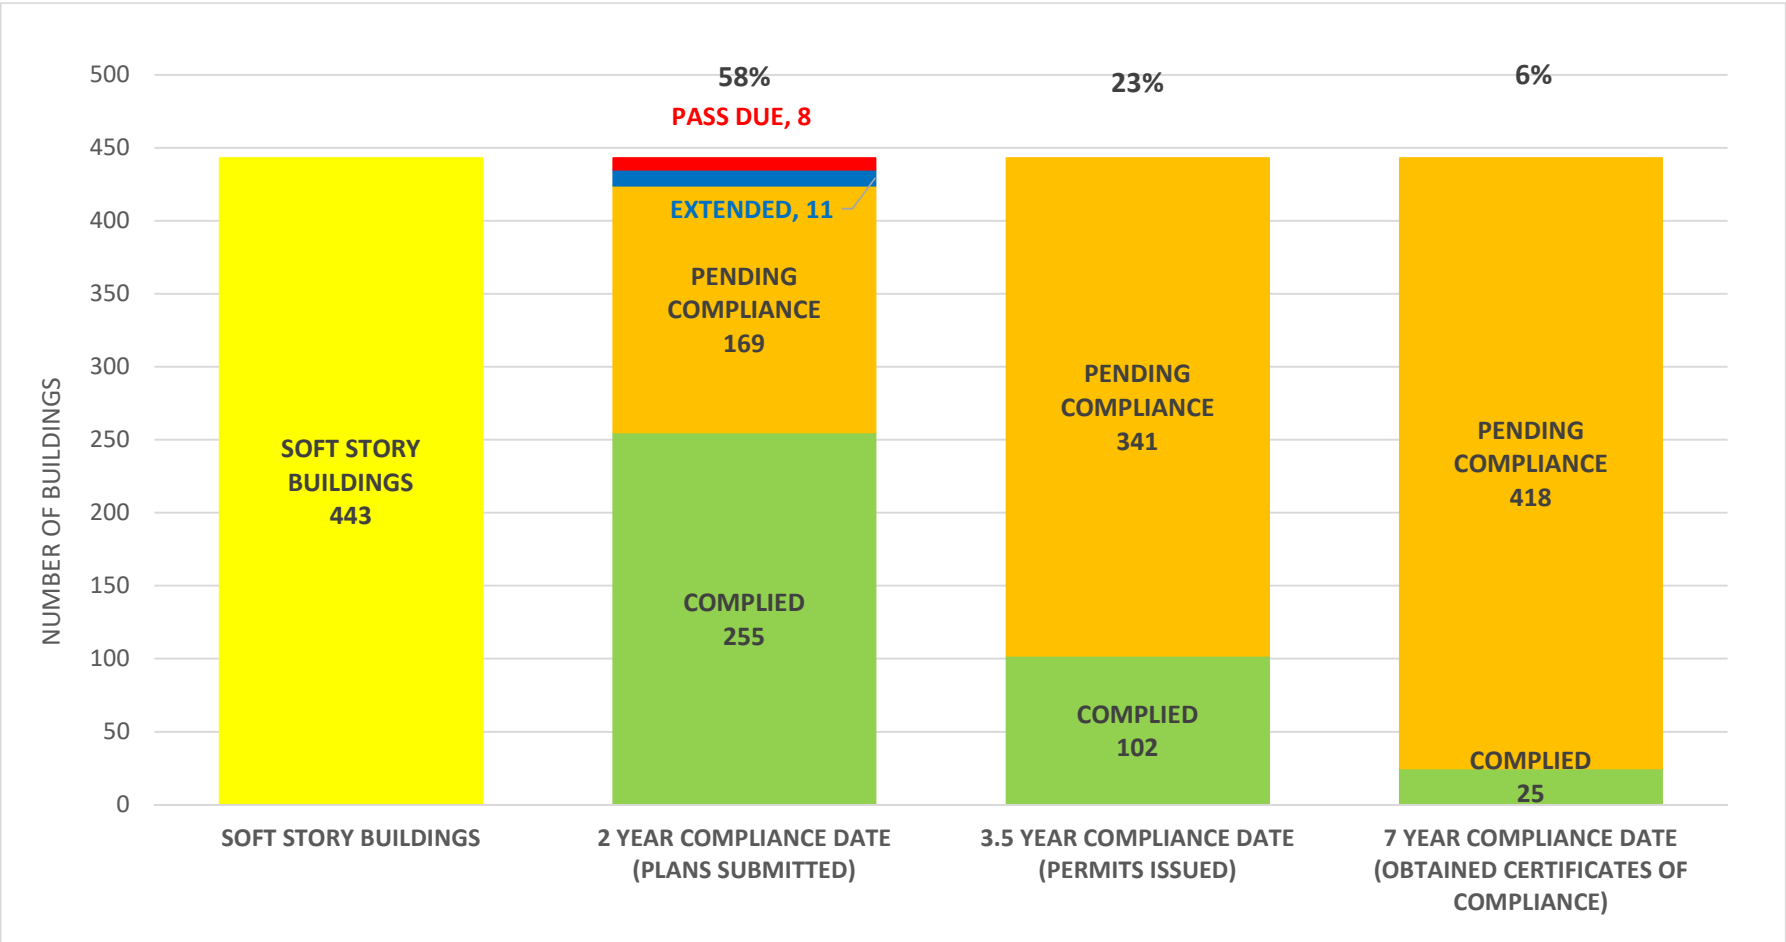

SOFT STORY RETROFIT PROGRAM STATUS FOR CD 1 AS OF December 3, 2018