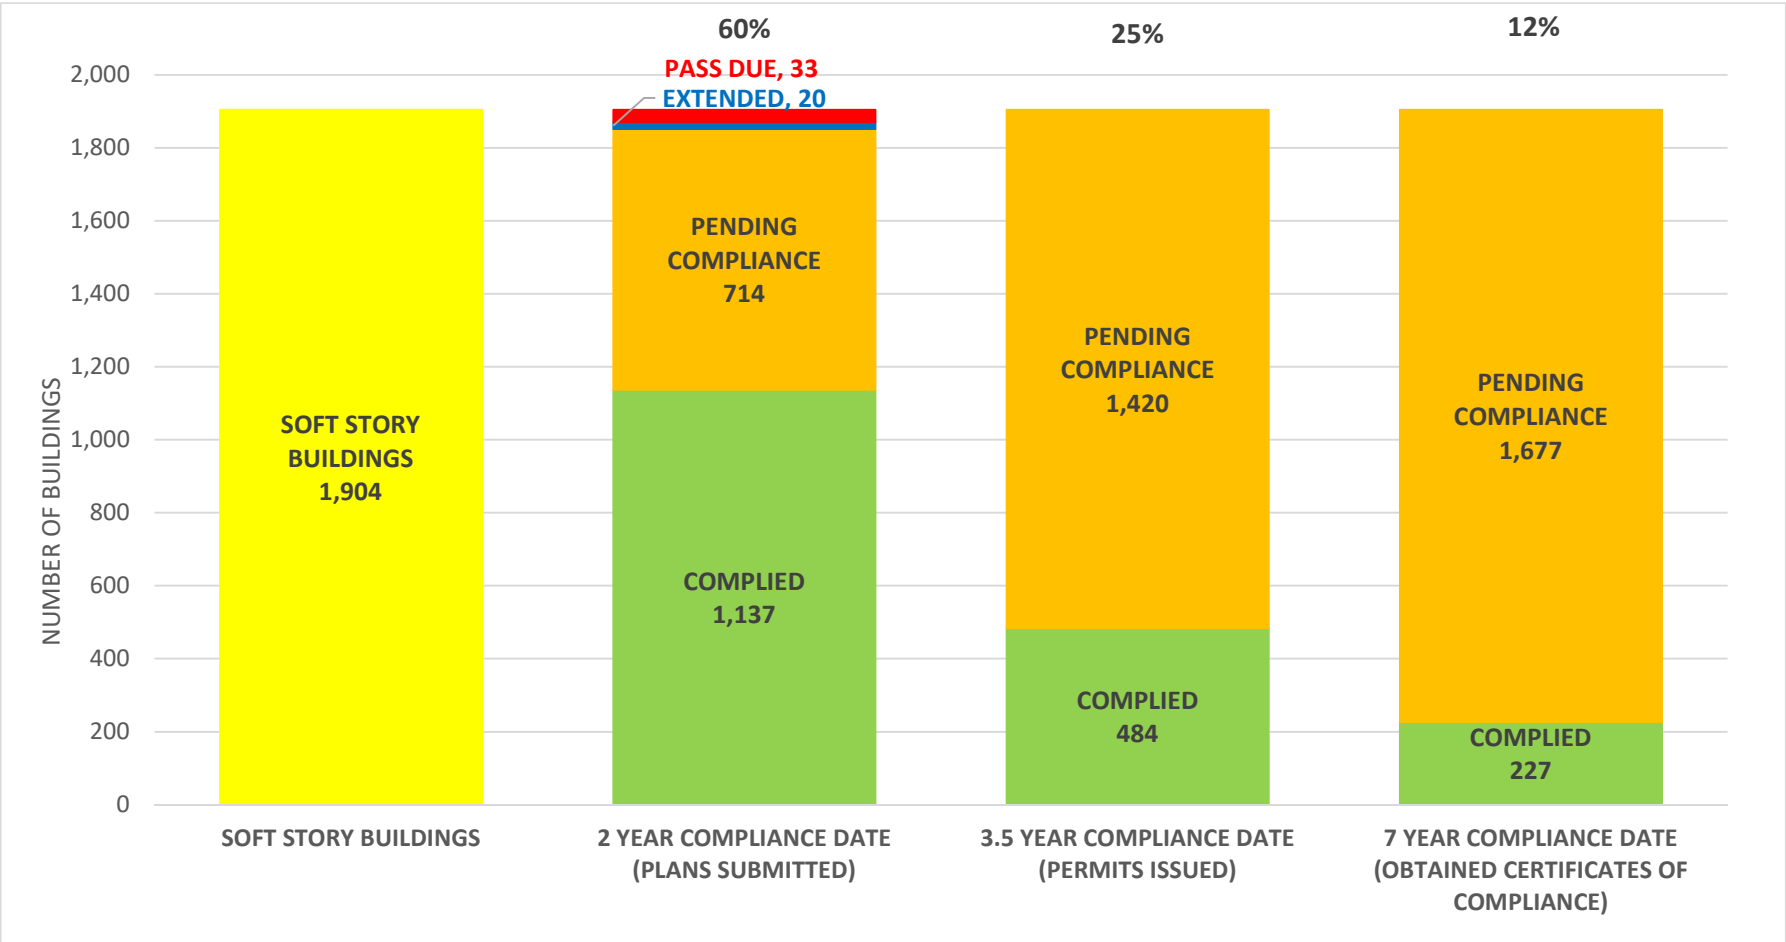

SOFT STORY RETROFIT PROGRAM STATUS FOR CD 5 AS OF December 3, 2018