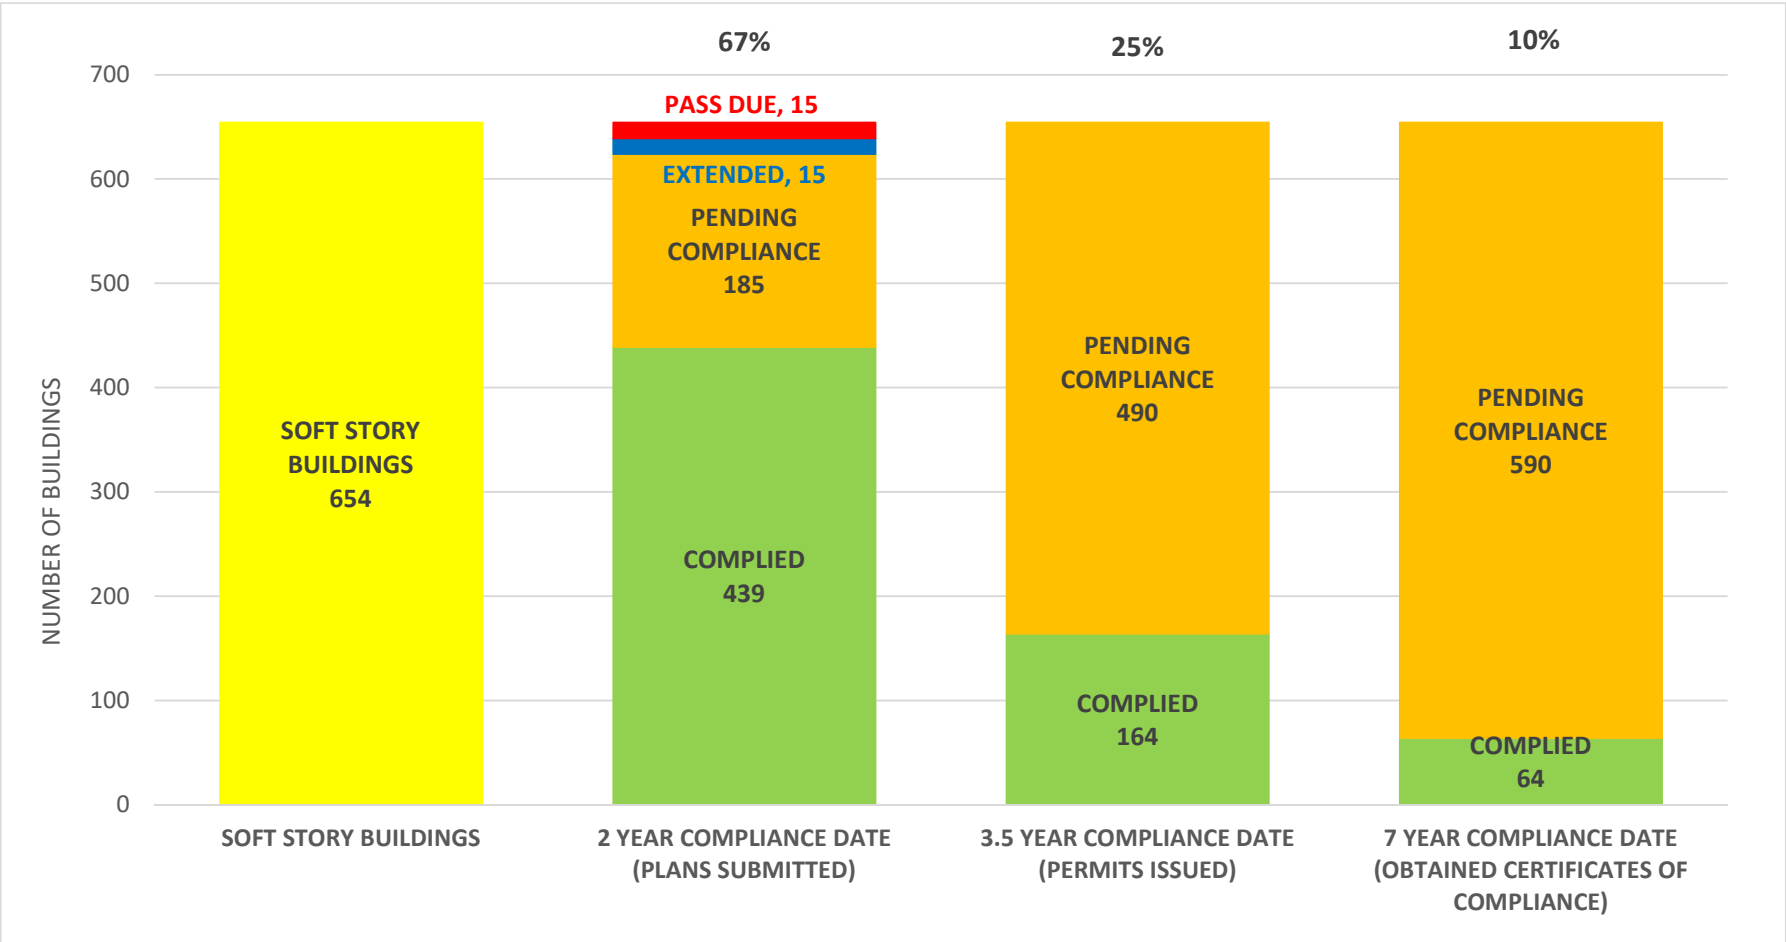

**SOFT STORY RETROFIT PROGRAM STATUS FOR CD 4 AS OF December 3, 2018**

**SOFT STORY RETROFIT PROGRAM STATUS FOR CD 5 AS OF December 3, 2018**

**SOFT STORY RETROFIT PROGRAM STATUS FOR CD 6 AS OF December 3, 2018**