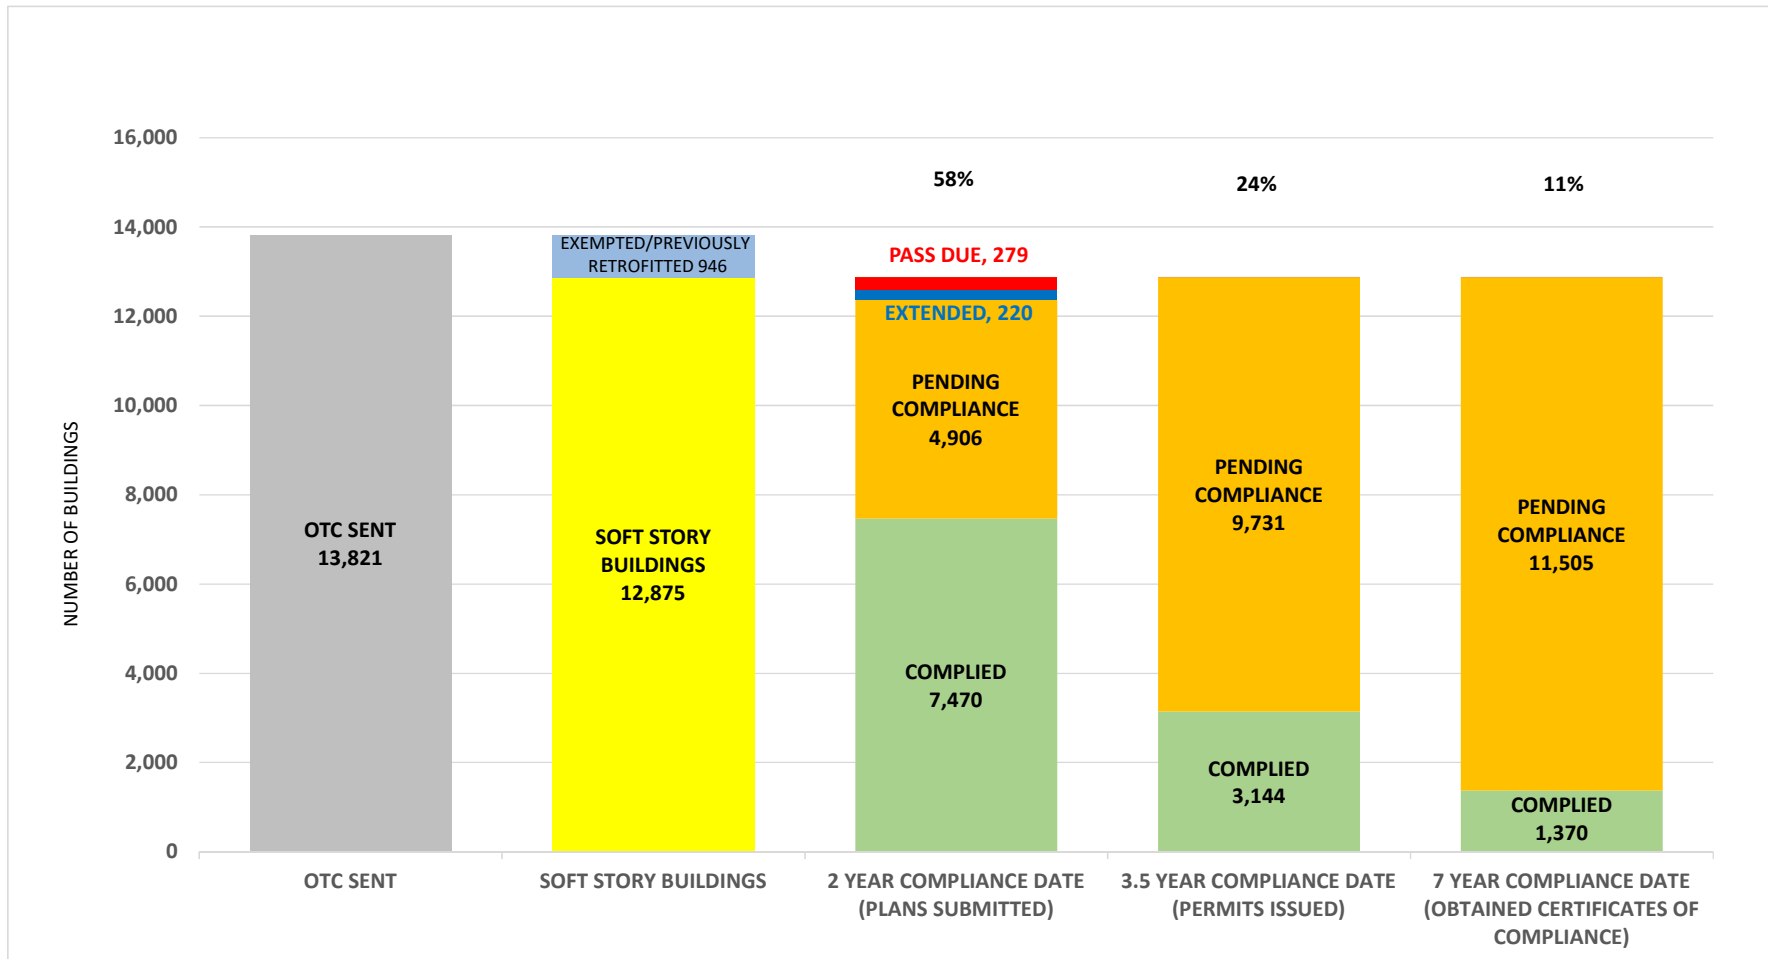

### SOFT STORY RETROFIT PROGRAM PER COUNCIL DISTRICT AS OF December 3, 2018

NUMBER OF UNITS FOR SOFT STORY RETROFIT PROGRAM STATUS AS OF **December 3, 2018**

SOFT STORY RETROFIT PROGRAM STATUS AS OF **December 3, 2018**