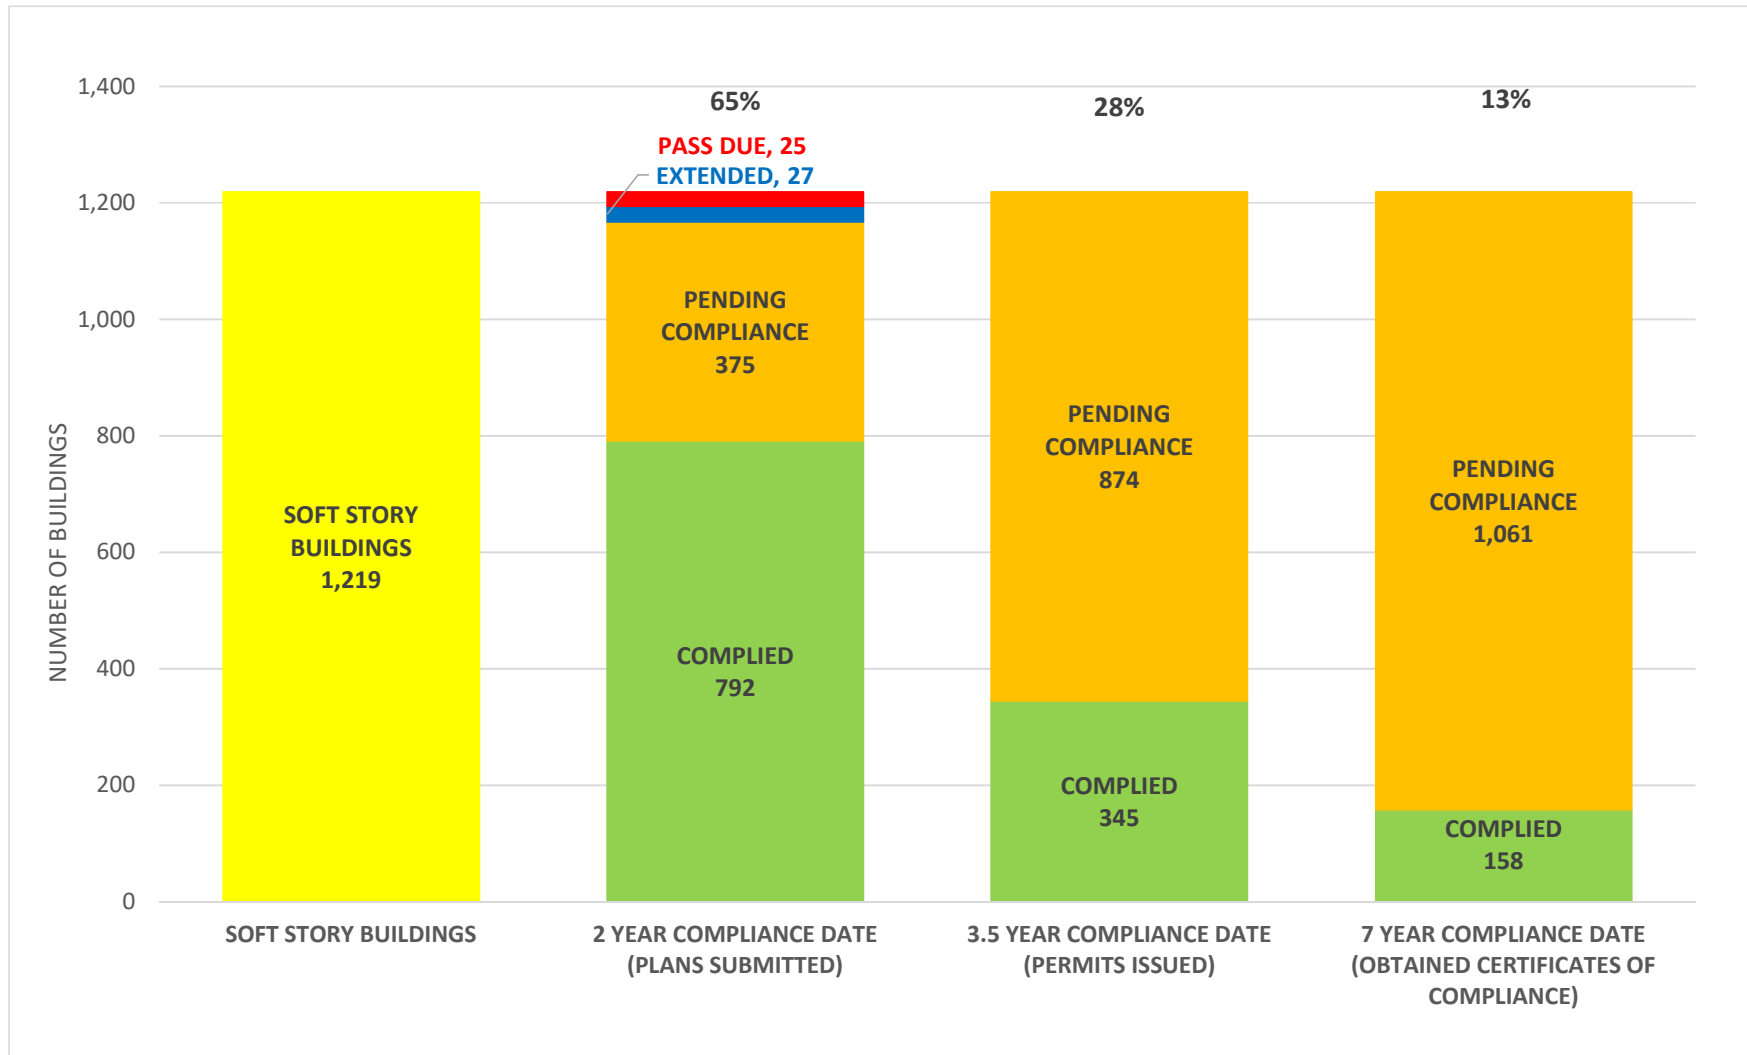

**SOFT STORY RETROFIT PROGRAM STATUS FOR CD 10 AS OF December 3, 2018**

**SOFT STORY RETROFIT PROGRAM STATUS FOR CD 11 AS OF December 3, 2018**

**SOFT STORY RETROFIT PROGRAM STATUS FOR CD 12 AS OF December 3, 2018**

**SOFT STORY RETROFIT PROGRAM STATUS FOR CD 13 AS OF December 3, 2018**

**SOFT STORY RETROFIT PROGRAM STATUS FOR CD 14 AS OF December 3, 2018**

**SOFT STORY RETROFIT PROGRAM STATUS FOR CD 15 AS OF December 3, 2018**