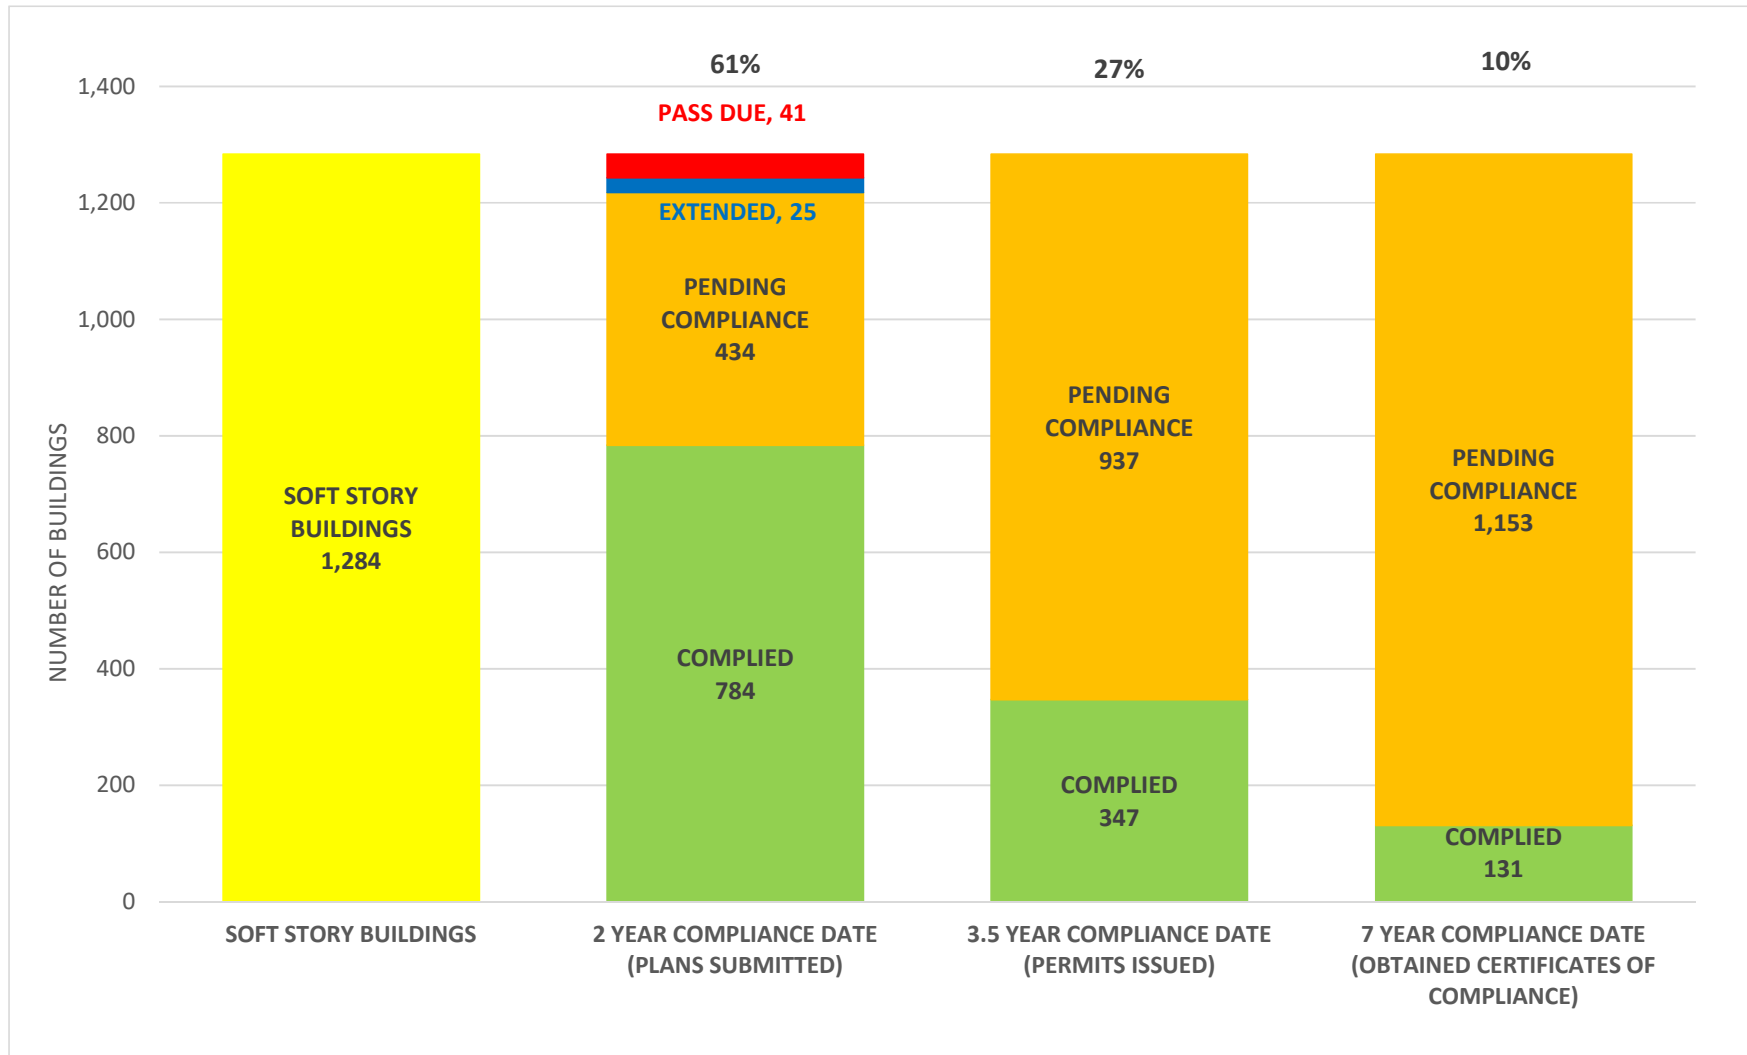

**SOFT STORY RETROFIT PROGRAM STATUS FOR CD 7 AS OF December 3, 2018**

**SOFT STORY RETROFIT PROGRAM STATUS FOR CD 8 AS OF December 3, 2018**

**SOFT STORY RETROFIT PROGRAM STATUS FOR CD 9 AS OF December 3, 2018**

**SOFT STORY RETROFIT PROGRAM STATUS FOR CD 10 AS OF December 3, 2018**

**SOFT STORY RETROFIT PROGRAM STATUS FOR CD 11 AS OF December 3, 2018**

**SOFT STORY RETROFIT PROGRAM STATUS FOR CD 12 AS OF December 3, 2018**