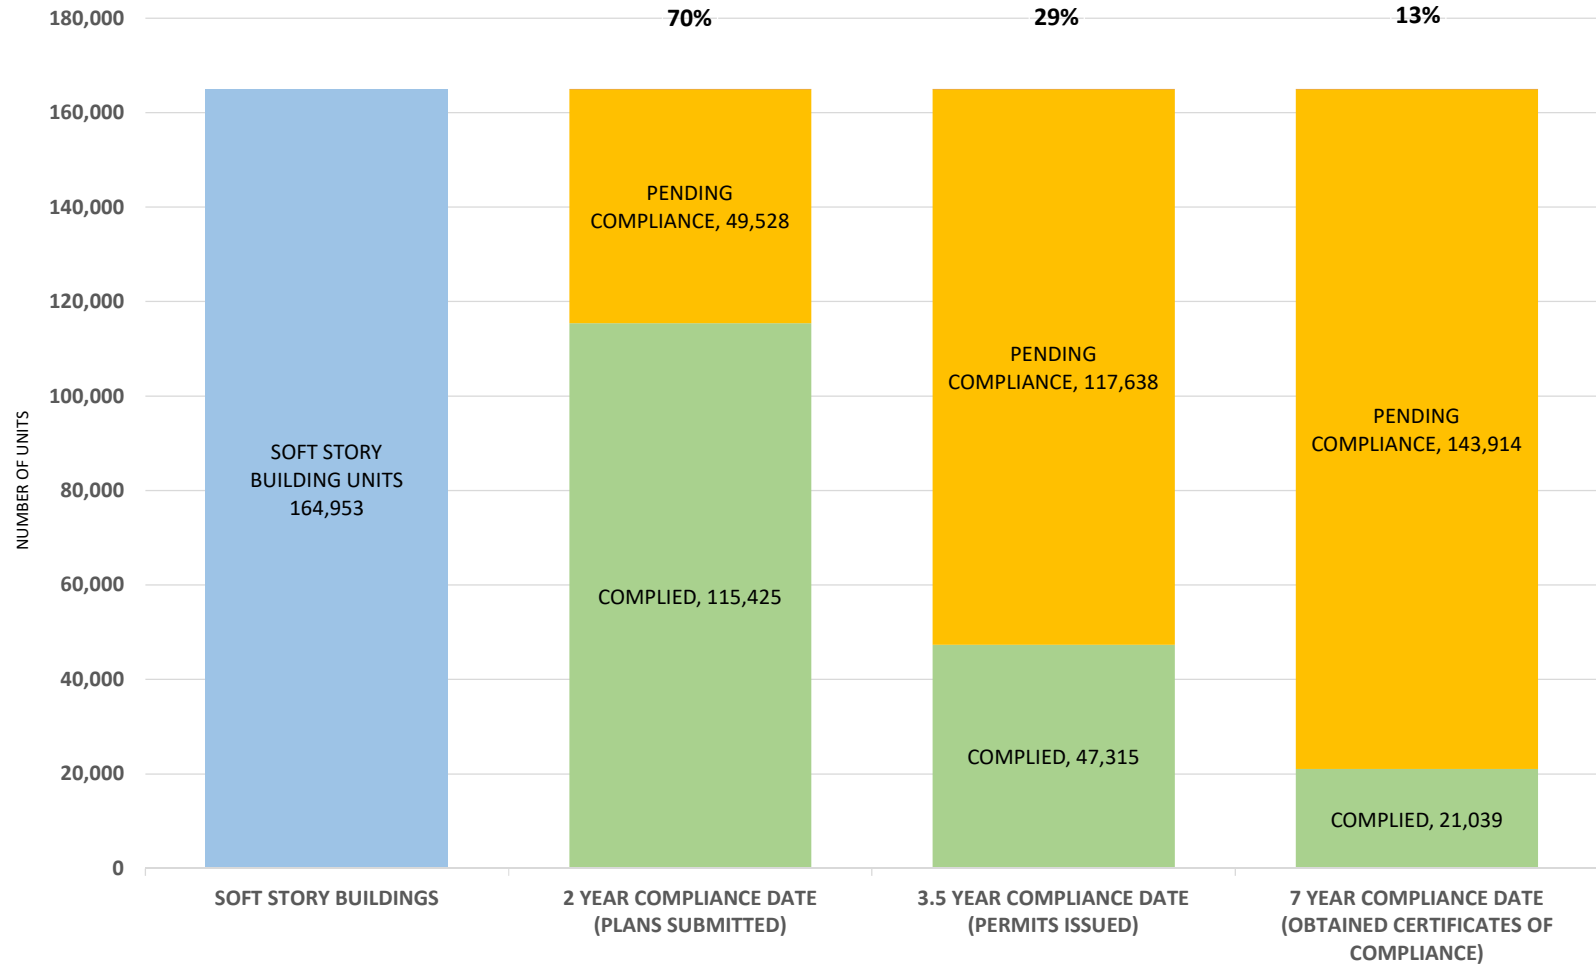

### SOFT STORY RETROFIT PROGRAM PER COUNCIL DISTRICT AS OF December 3, 2018

NUMBER OF UNITS FOR SOFT STORY RETROFIT PROGRAM STATUS AS OF **December 3, 2018**

SOFT STORY RETROFIT PROGRAM STATUS AS OF **December 3, 2018**

**SOFT STORY RETROFIT PROGRAM STATUS FOR CD 1 AS OF December 3, 2018**

**SOFT STORY RETROFIT PROGRAM STATUS FOR CD 2 AS OF December 3, 2018**

**SOFT STORY RETROFIT PROGRAM STATUS FOR CD 3 AS OF December 3, 2018**