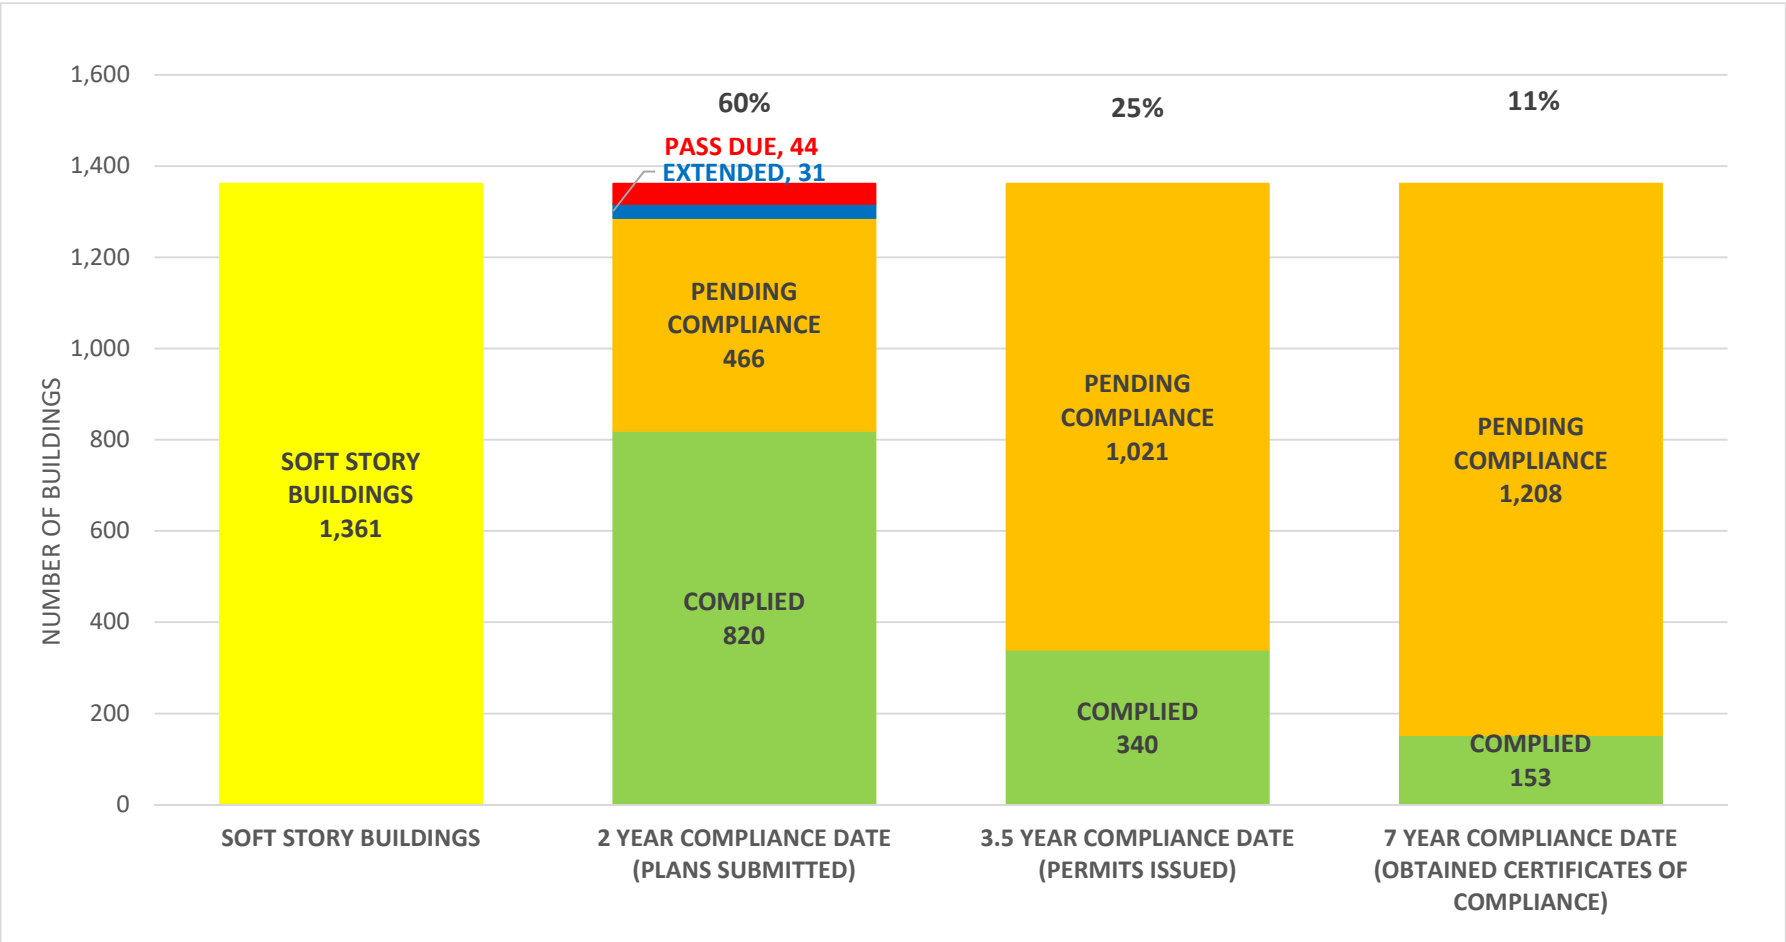

SOFT STORY RETROFIT PROGRAM STATUS FOR CD 4 AS OF December 3, 2018