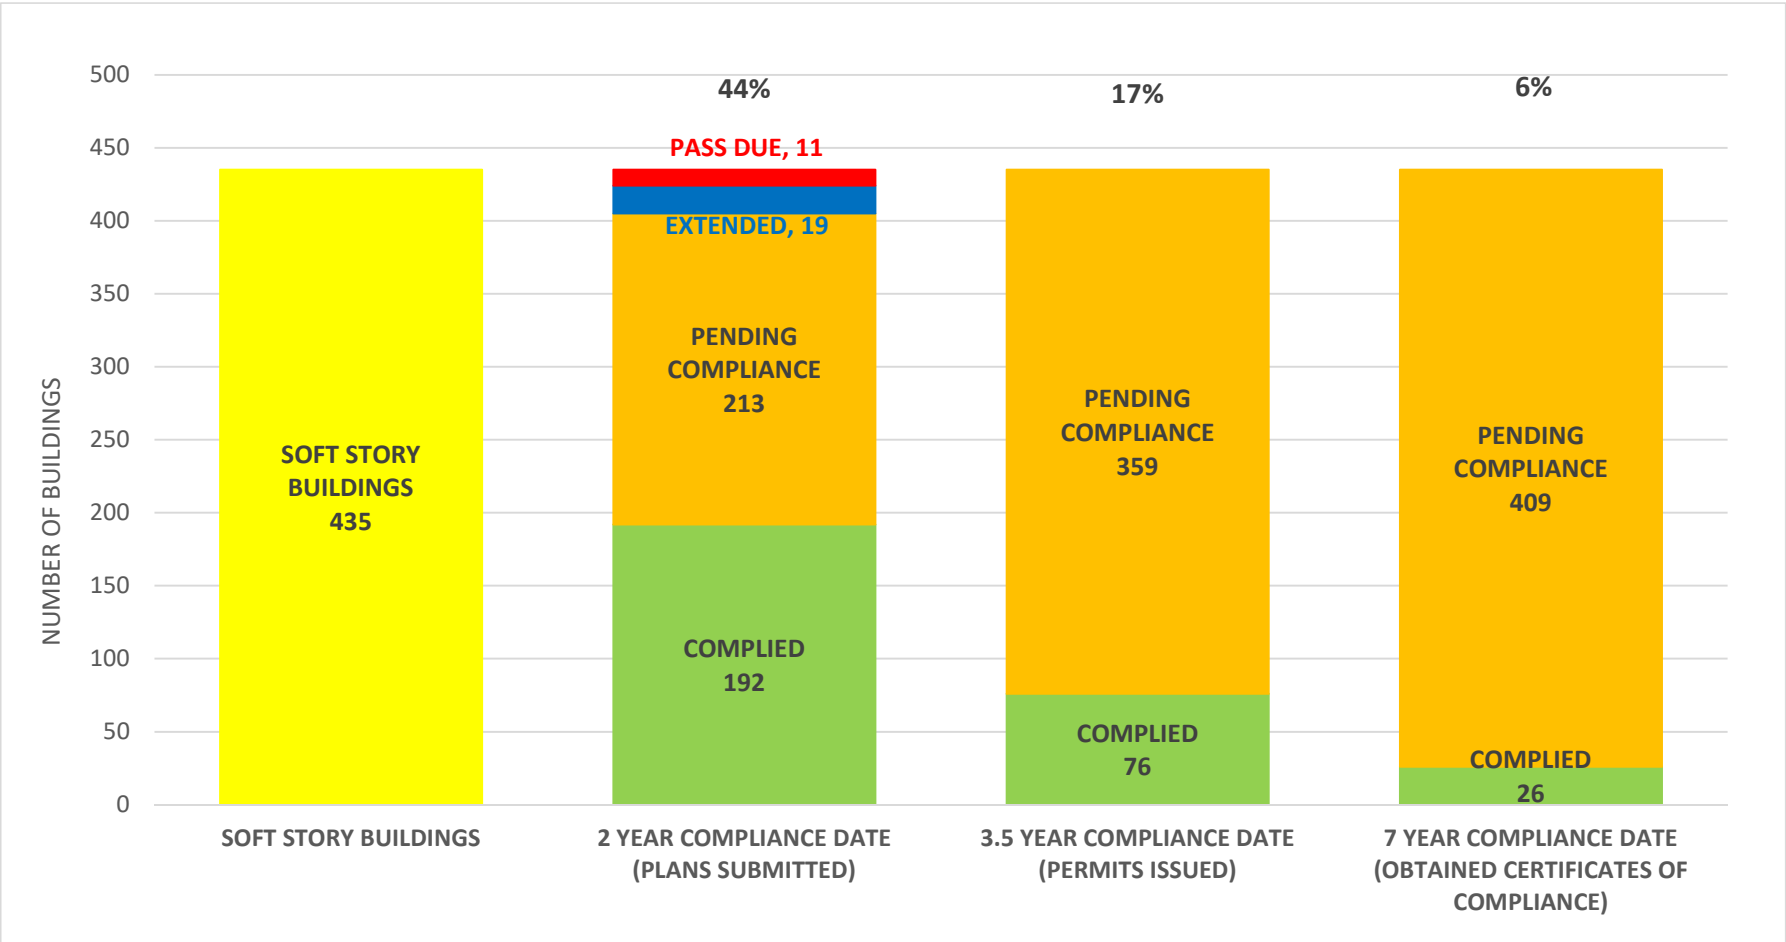

SOFT STORY RETROFIT PROGRAM STATUS FOR CD 8 AS OF December 3, 2018