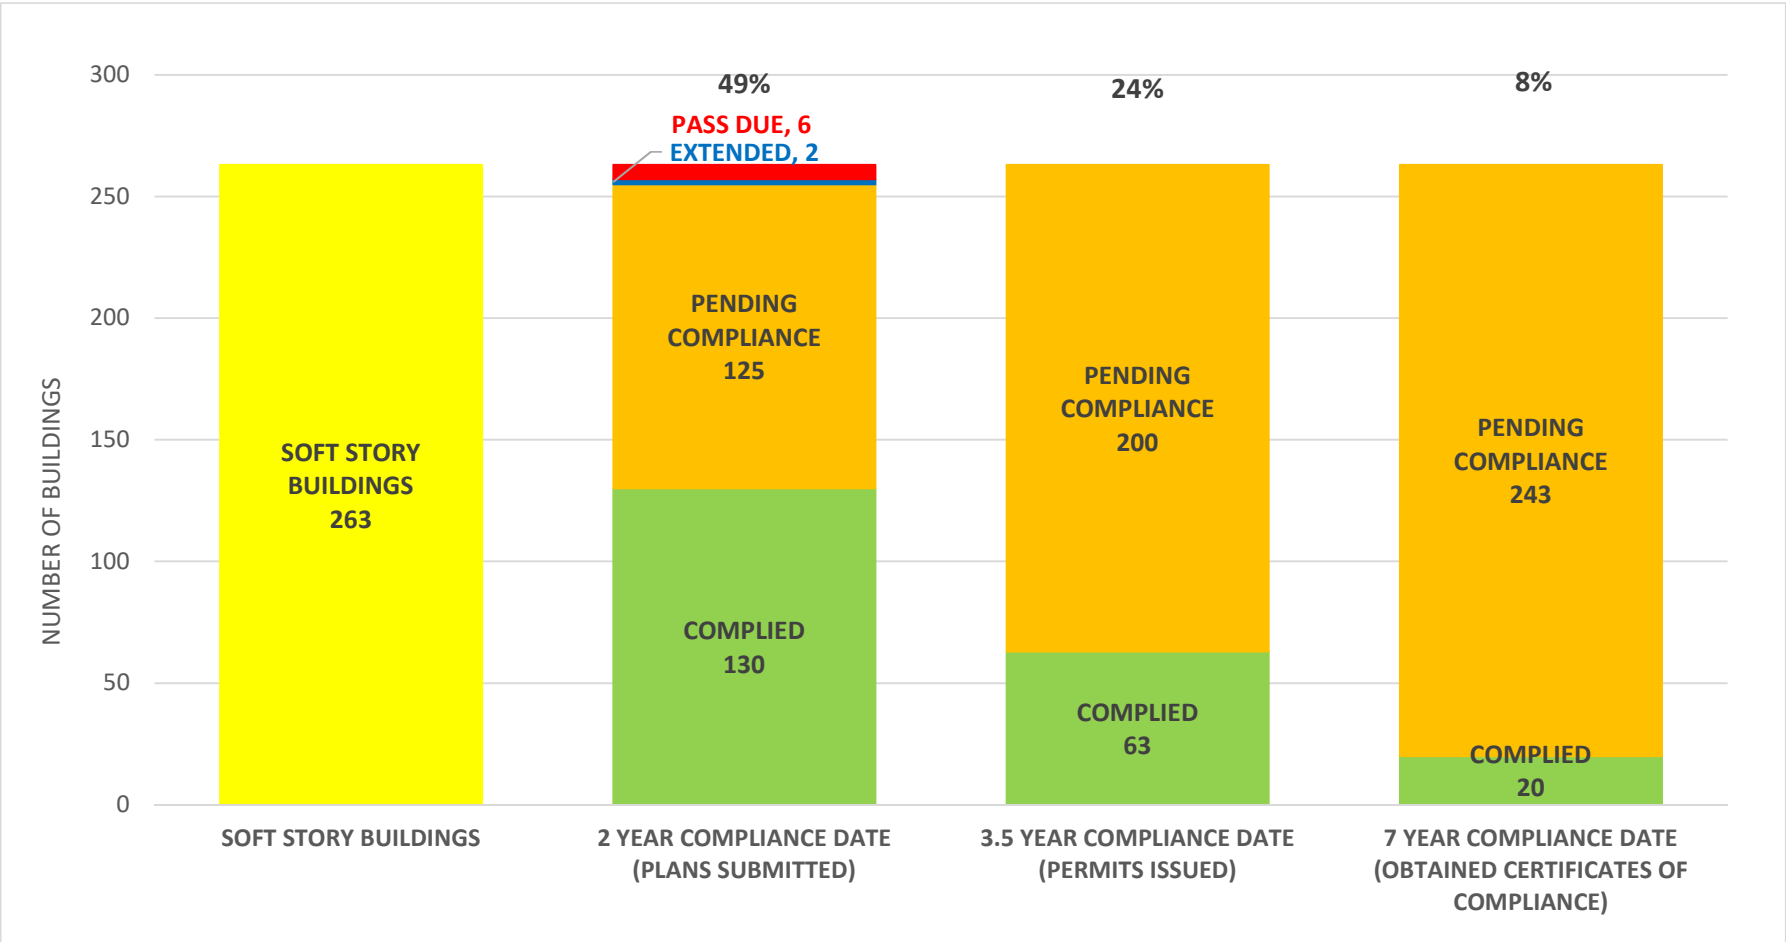

SOFT STORY RETROFIT PROGRAM STATUS FOR CD 14 AS OF December 3, 2018