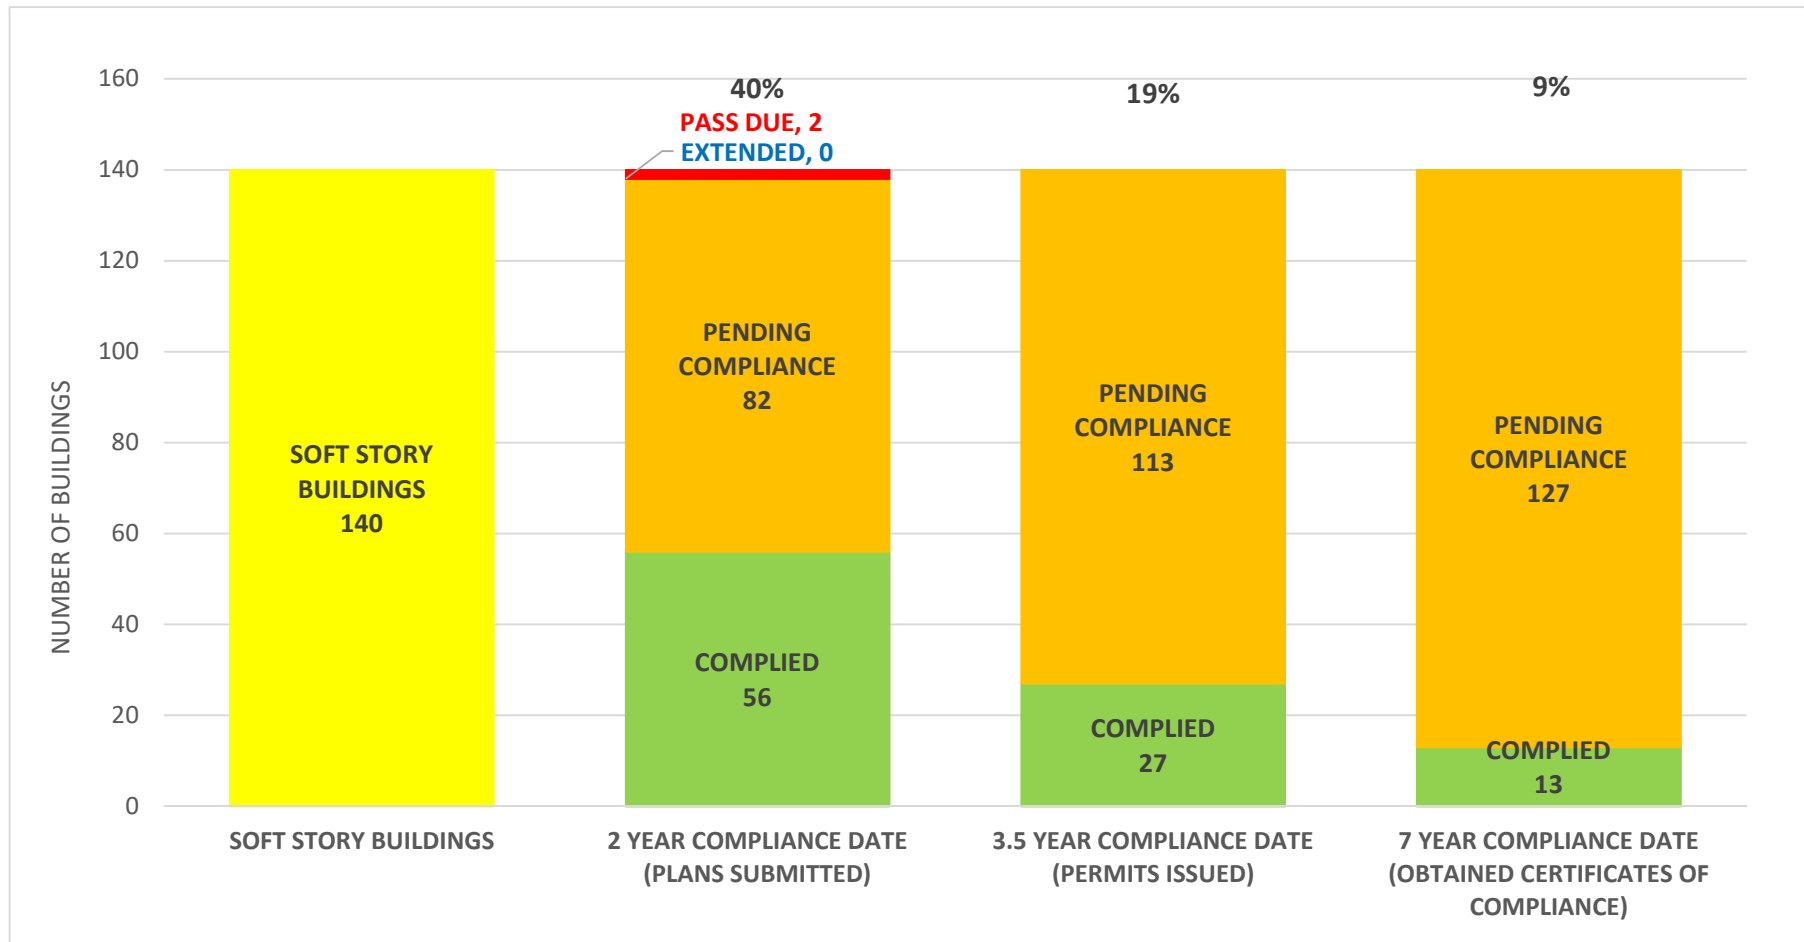

SOFT STORY RETROFIT PROGRAM STATUS FOR CD 7 AS OF August 1, 2018