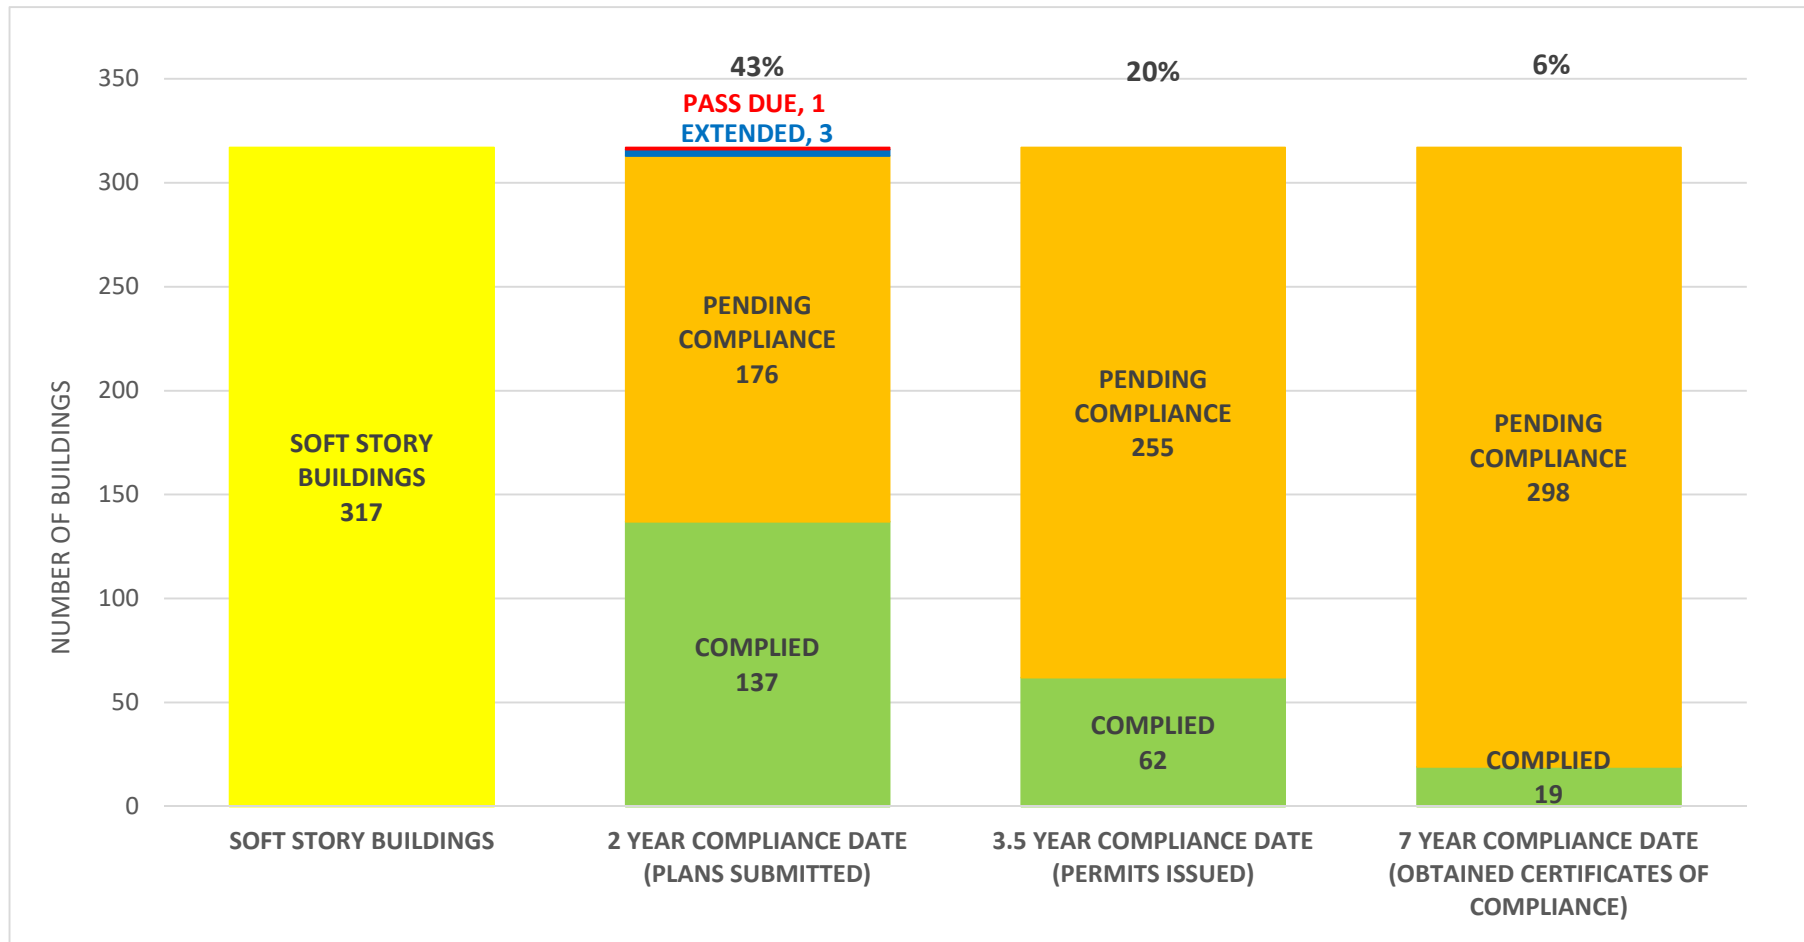

SOFT STORY RETROFIT PROGRAM STATUS FOR CD 12 AS OF August 1, 2018