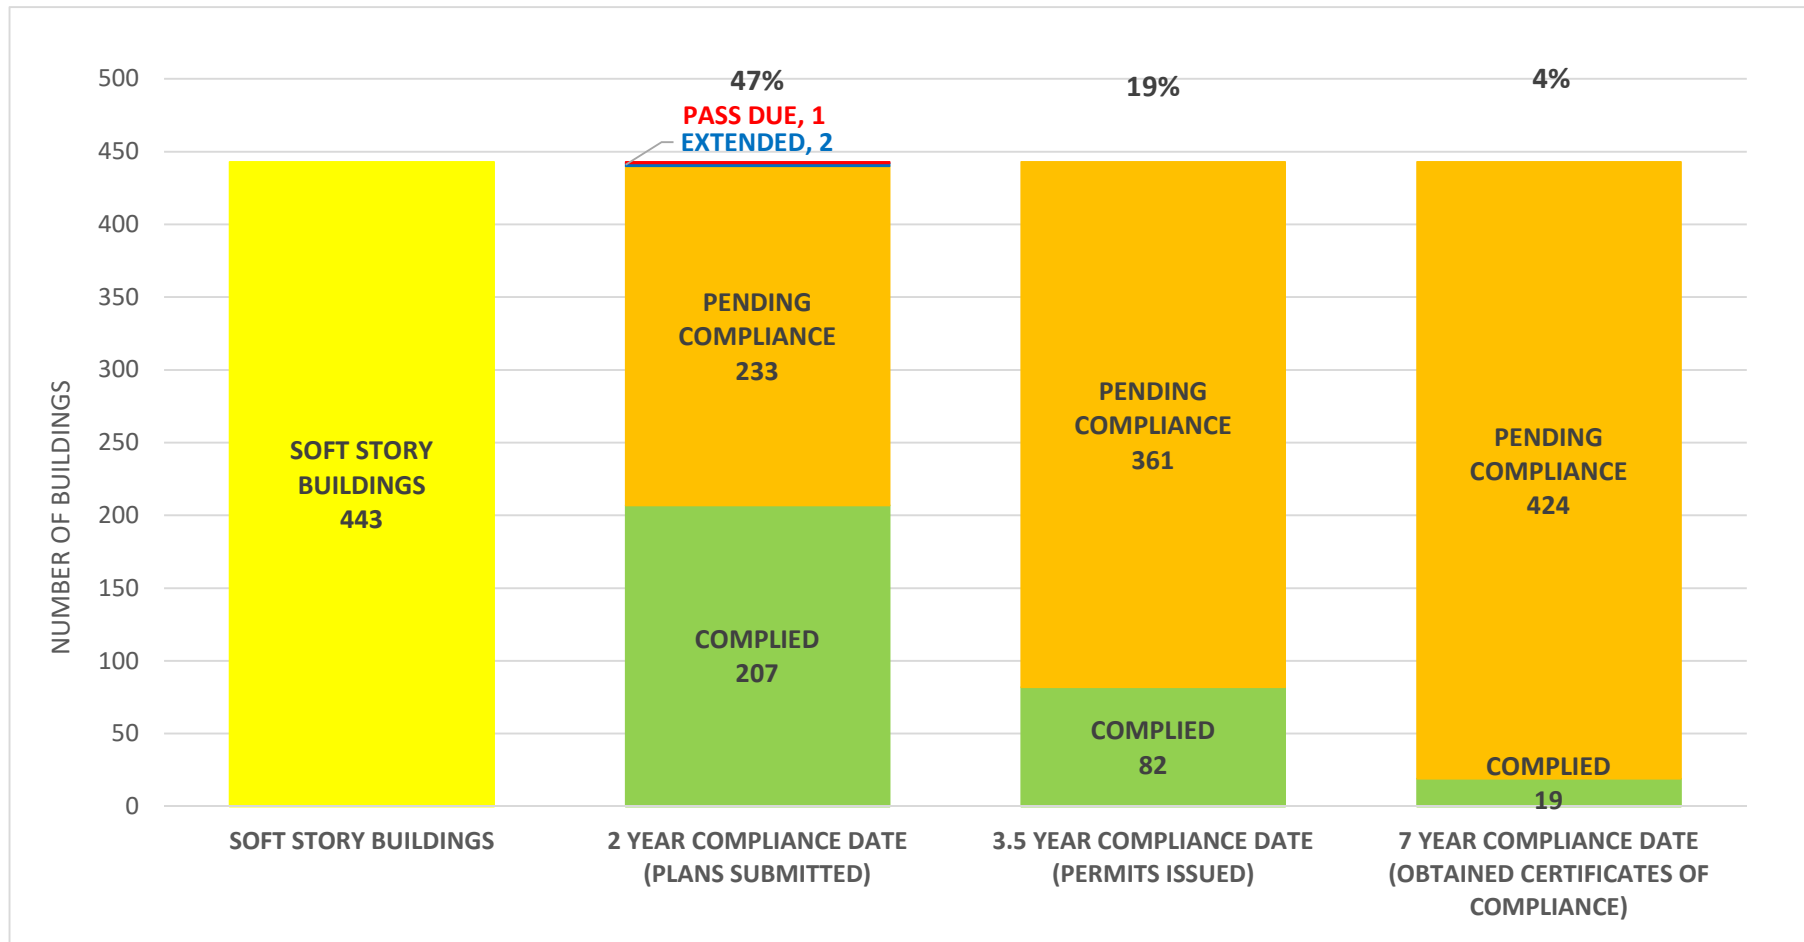

SOFT STORY RETROFIT PROGRAM STATUS FOR CD 1 AS OF August 1, 2018