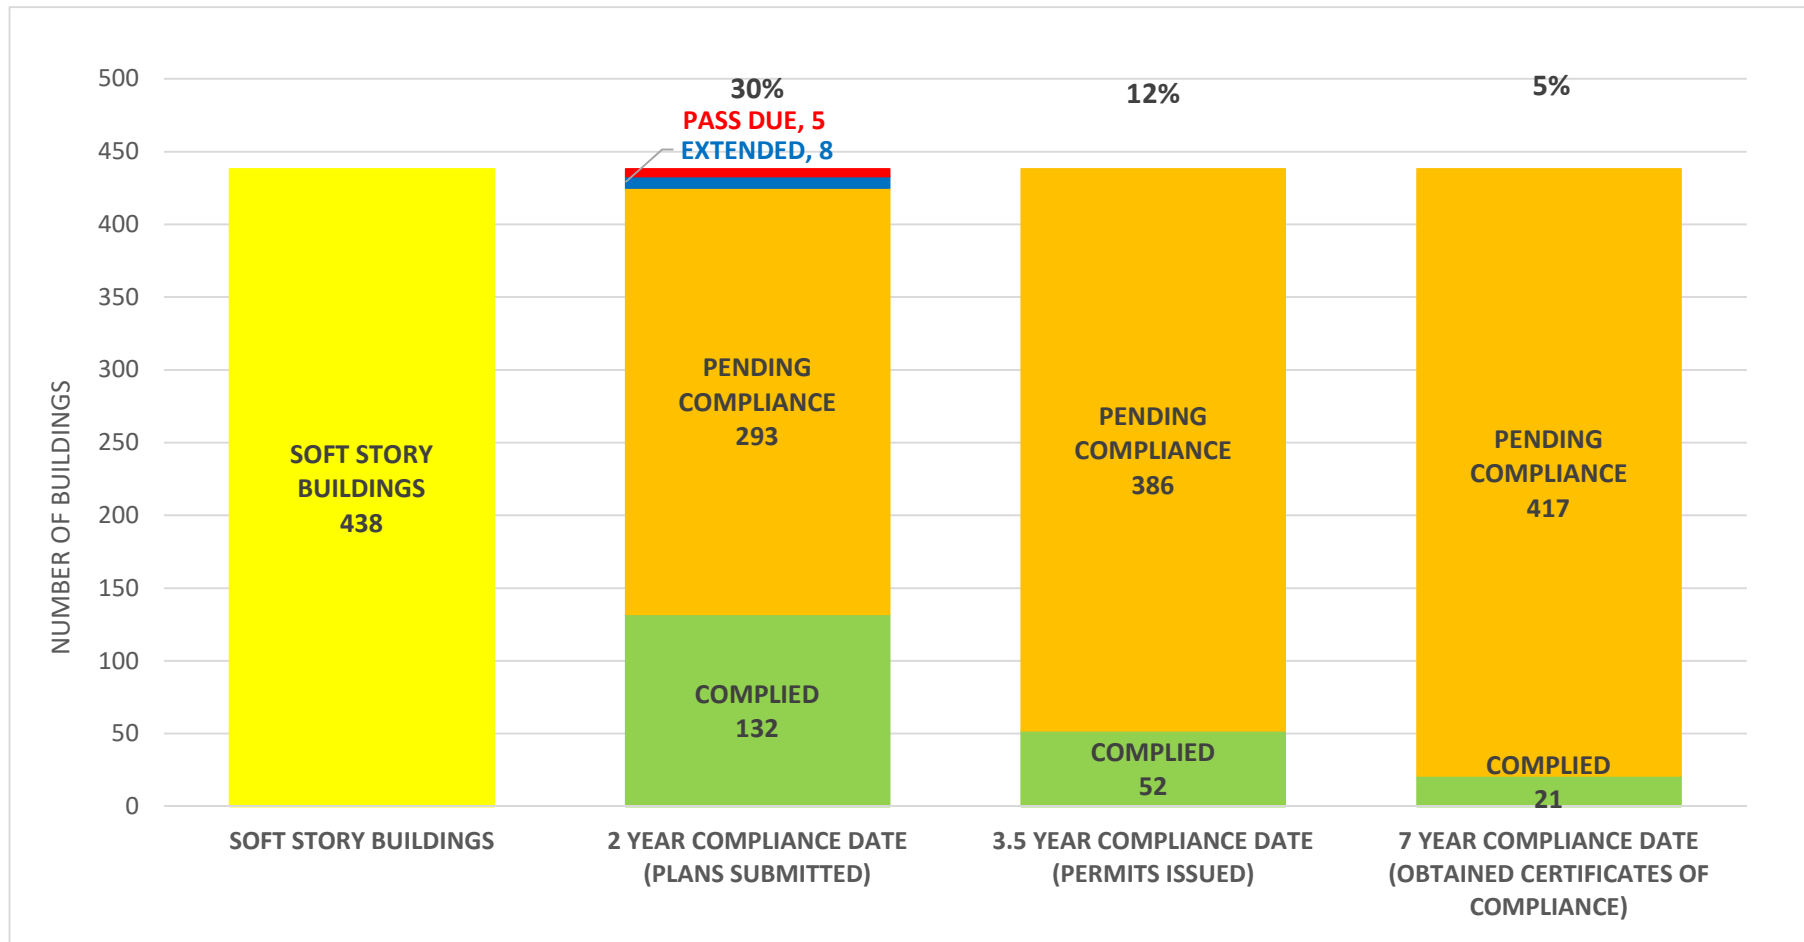

SOFT STORY RETROFIT PROGRAM STATUS FOR CD 8 AS OF August 1, 2018