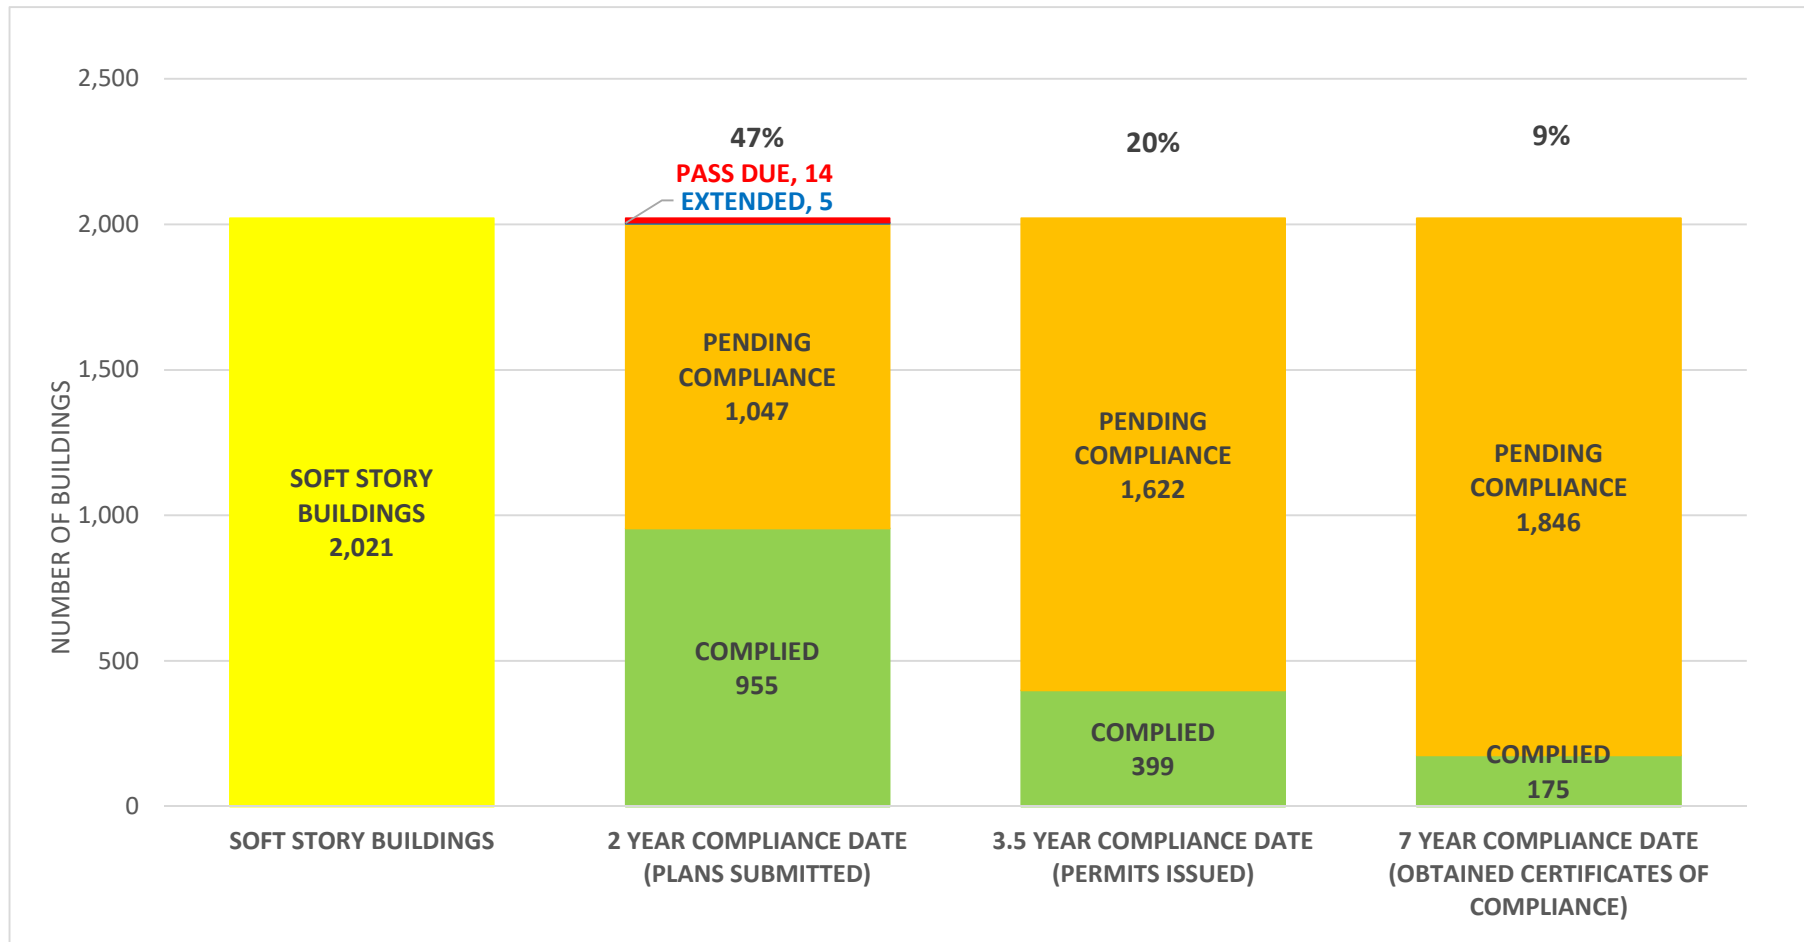

SOFT STORY RETROFIT PROGRAM STATUS FOR CD 11 AS OF August 1, 2018