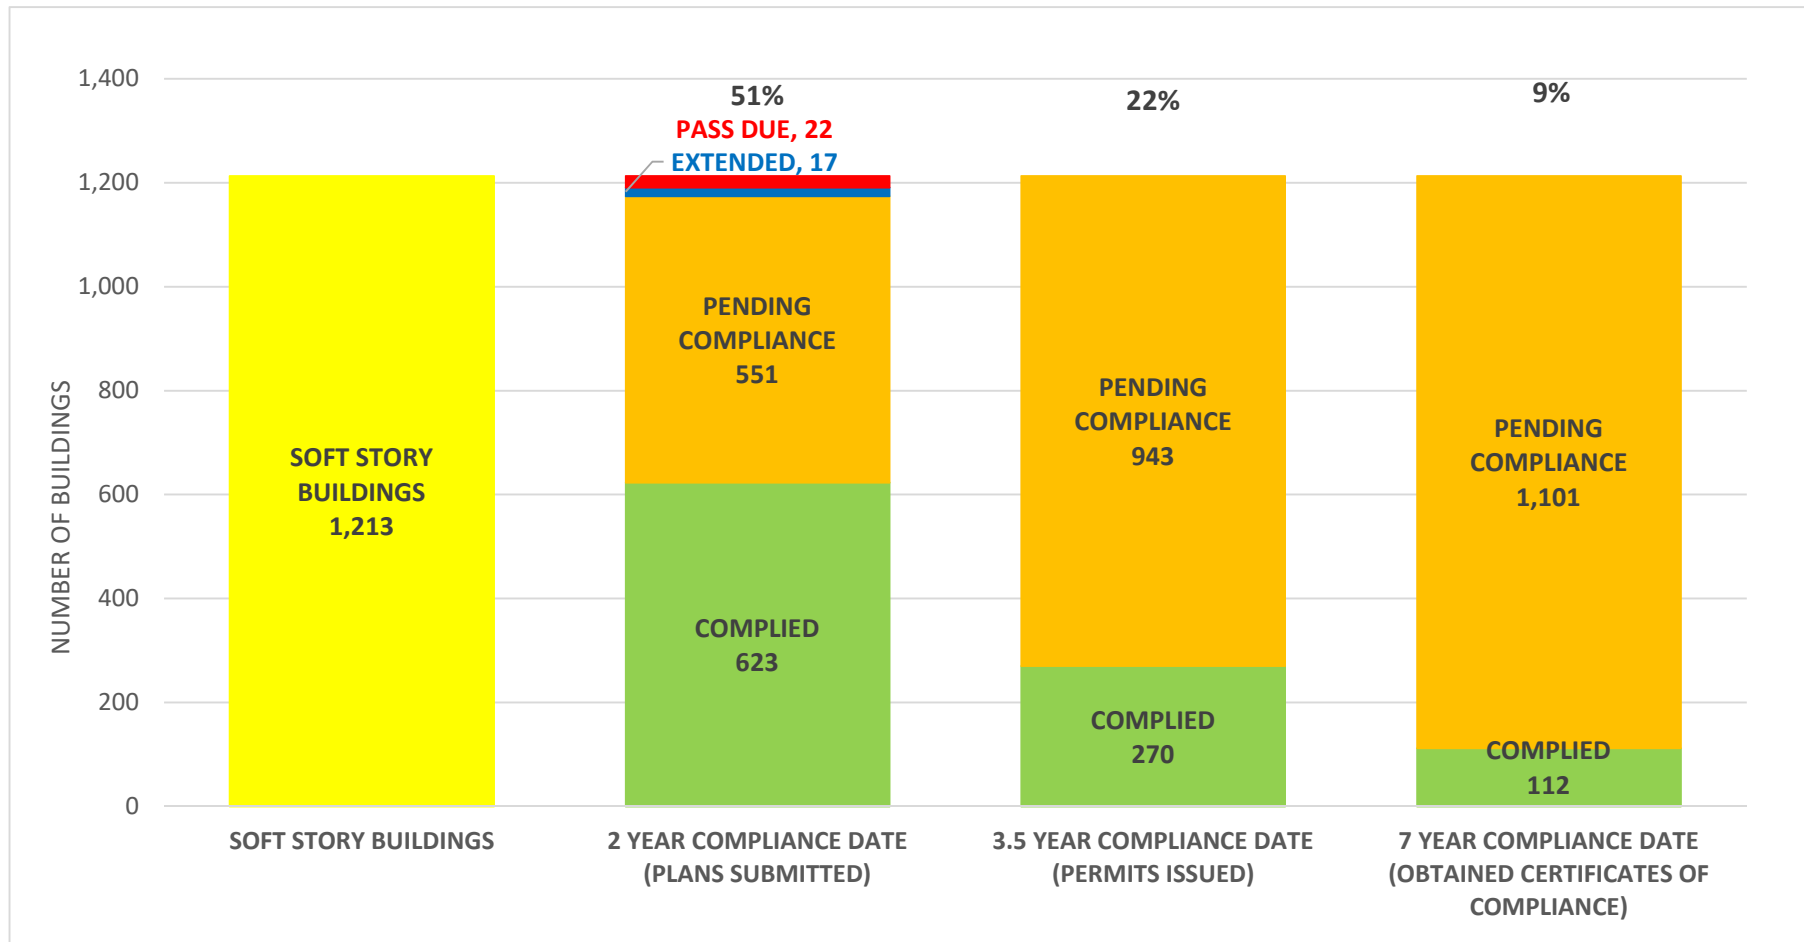

SOFT STORY RETROFIT PROGRAM STATUS FOR CD 13 AS OF August 1, 2018