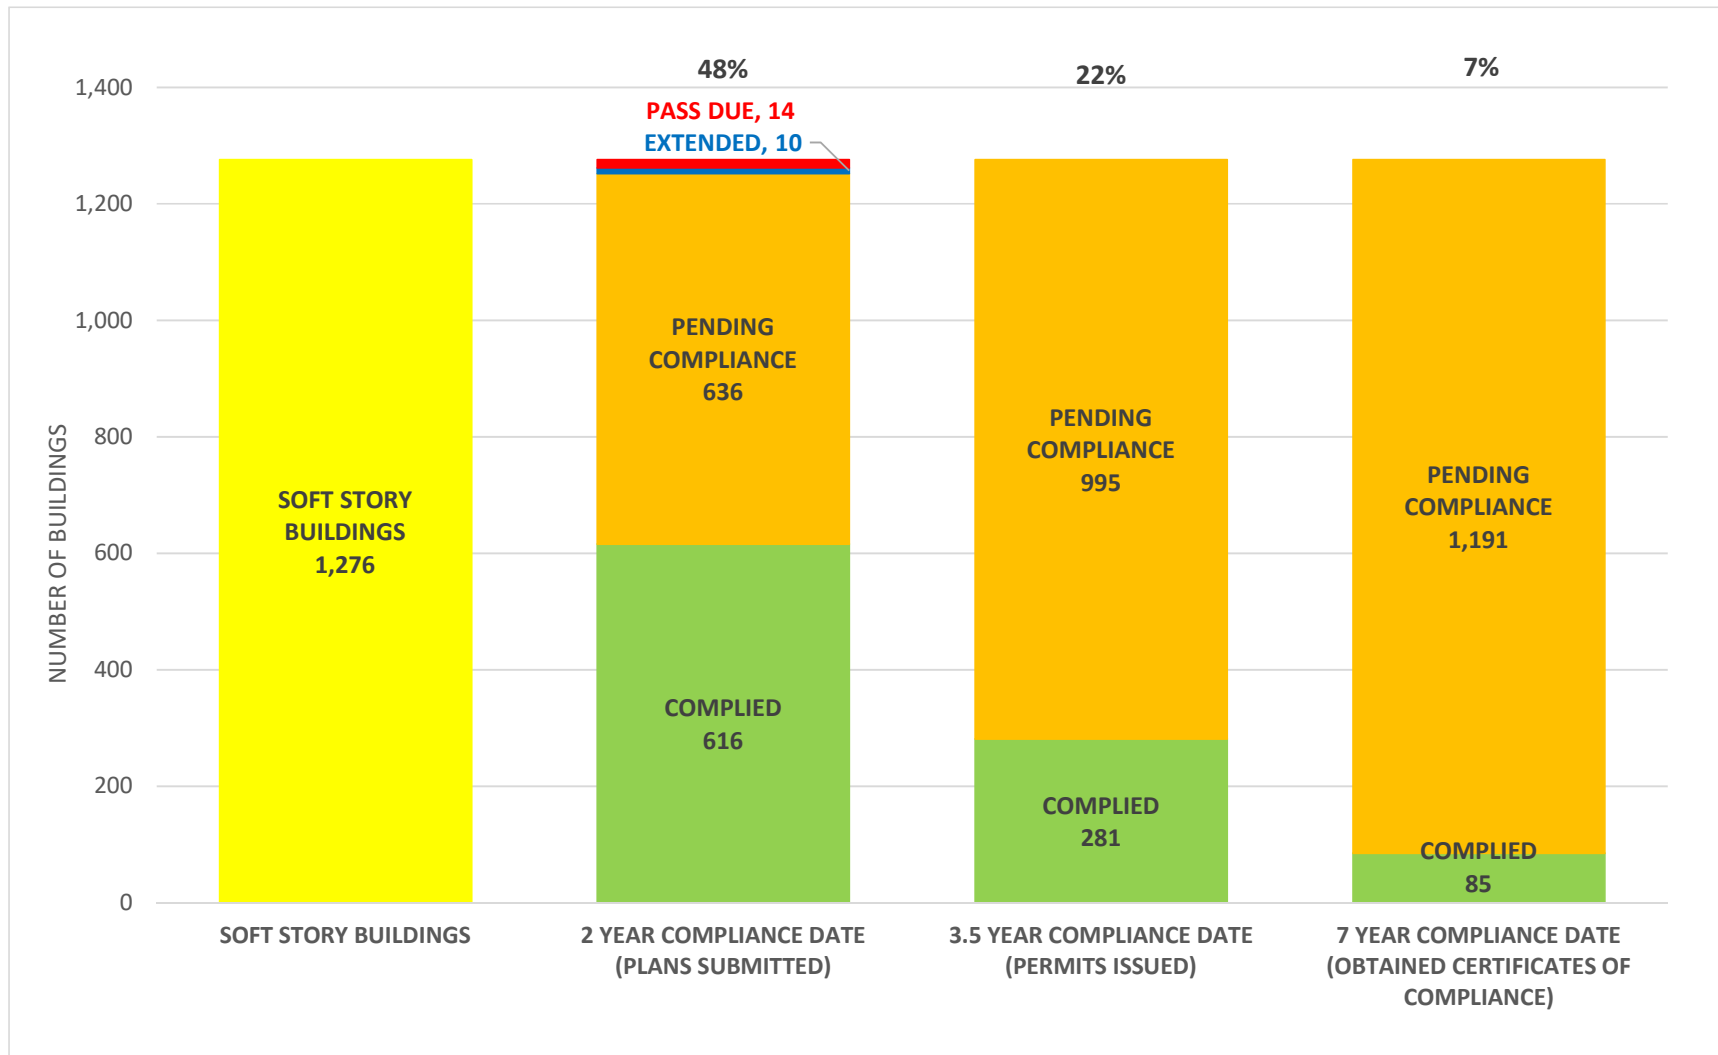

SOFT STORY RETROFIT PROGRAM STATUS FOR CD 7 AS OF August 1, 2018

SOFT STORY RETROFIT PROGRAM STATUS FOR CD 8 AS OF August 1, 2018

SOFT STORY RETROFIT PROGRAM STATUS FOR CD 9 AS OF August 1, 2018

SOFT STORY RETROFIT PROGRAM STATUS FOR CD 10 AS OF August 1, 2018