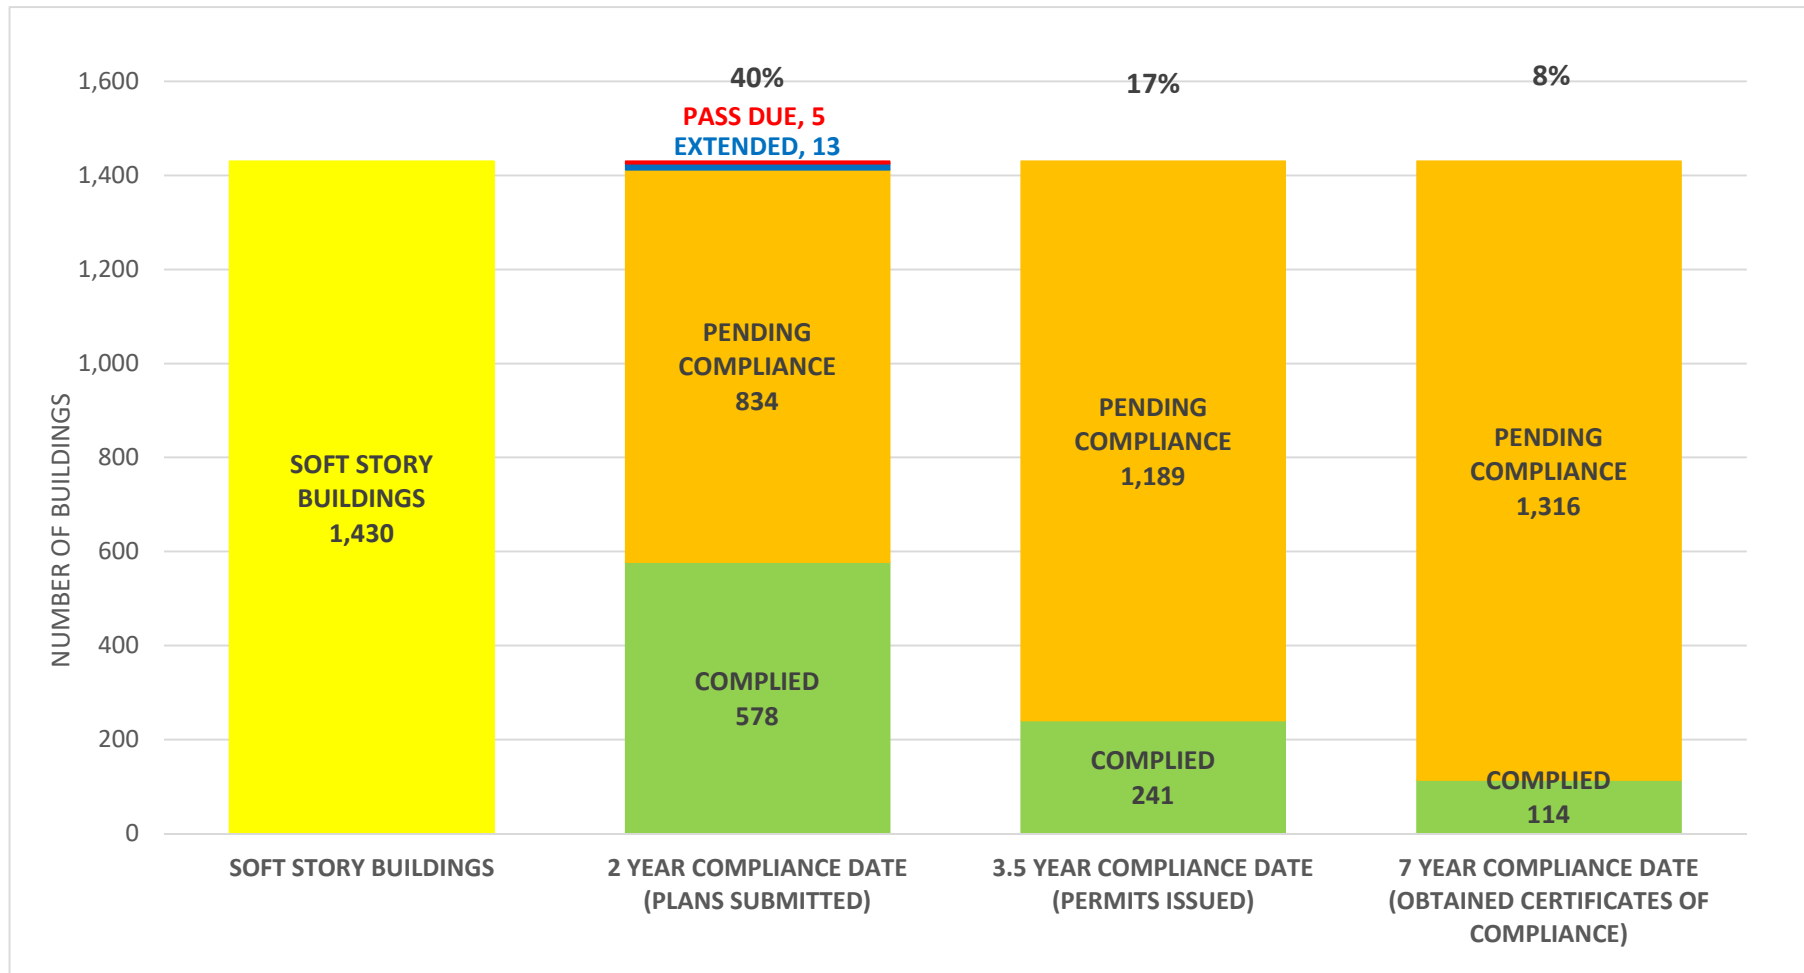

SOFT STORY RETROFIT PROGRAM STATUS FOR CD 3 AS OF August 1, 2018

SOFT STORY RETROFIT PROGRAM STATUS FOR CD 4 AS OF August 1, 2018

SOFT STORY RETROFIT PROGRAM STATUS FOR CD 5 AS OF August 1, 2018

SOFT STORY RETROFIT PROGRAM STATUS FOR CD 6 AS OF August 1, 2018