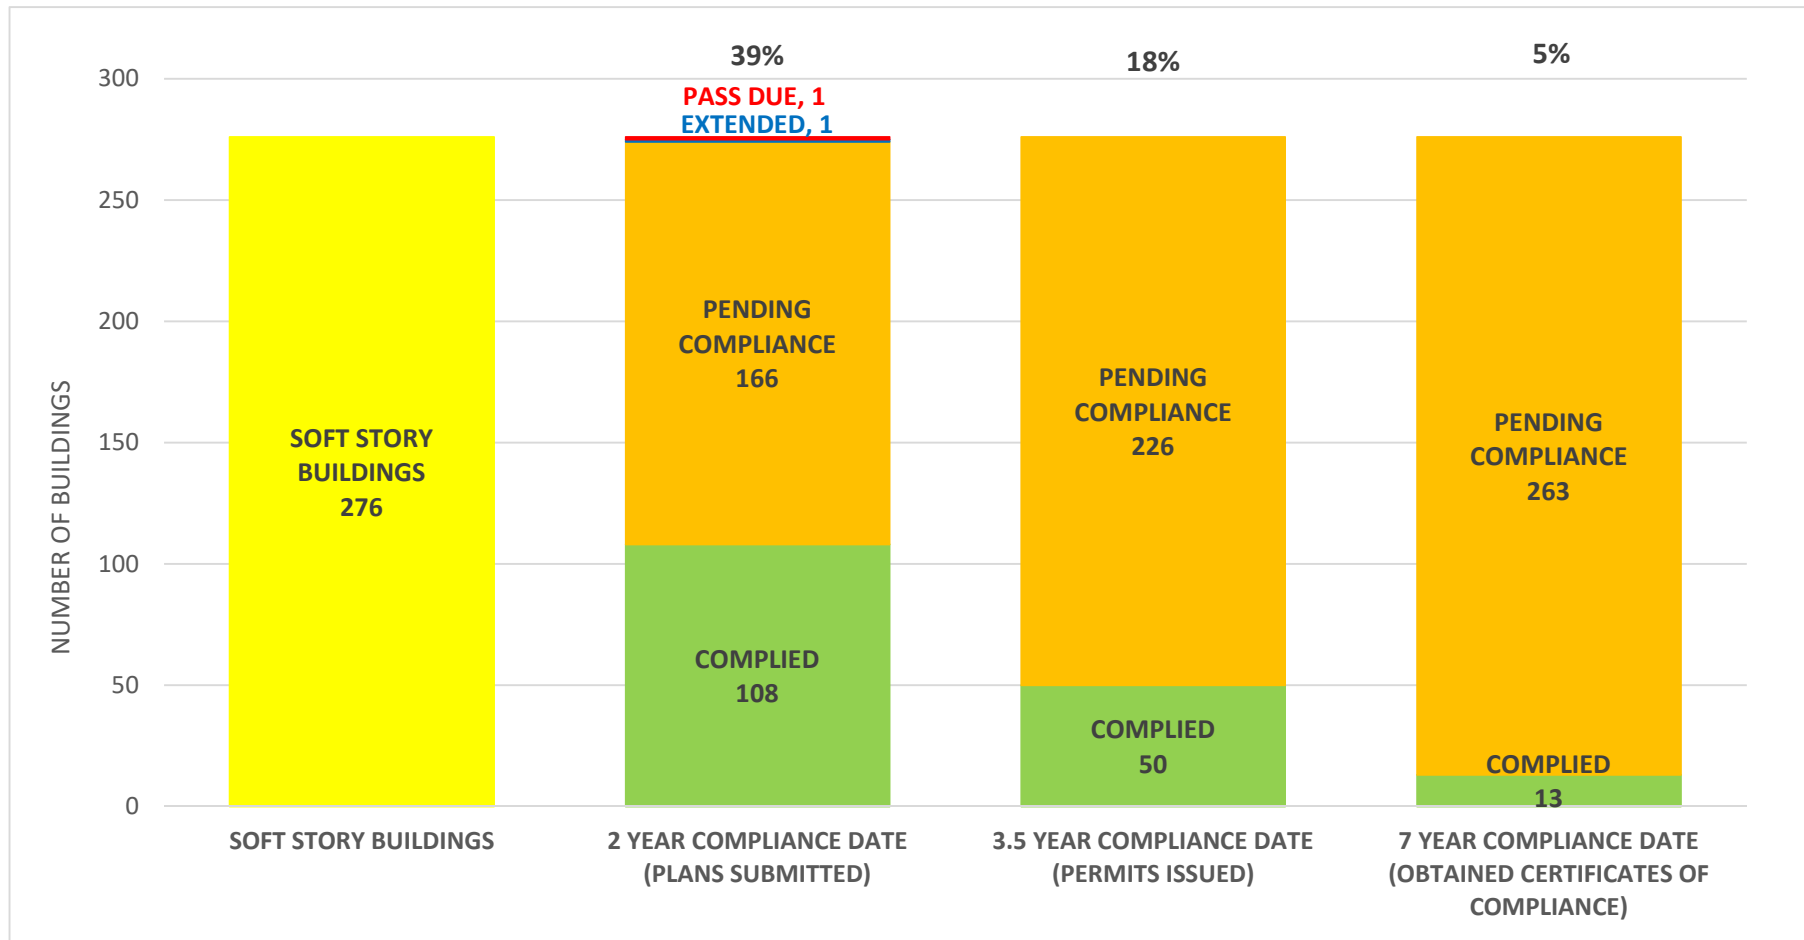

SOFT STORY RETROFIT PROGRAM STATUS FOR CD 11 AS OF August 1, 2018

SOFT STORY RETROFIT PROGRAM STATUS FOR CD 12 AS OF August 1, 2018

SOFT STORY RETROFIT PROGRAM STATUS FOR CD 13 AS OF August 1, 2018

SOFT STORY RETROFIT PROGRAM STATUS FOR CD 14 AS OF August 1, 2018