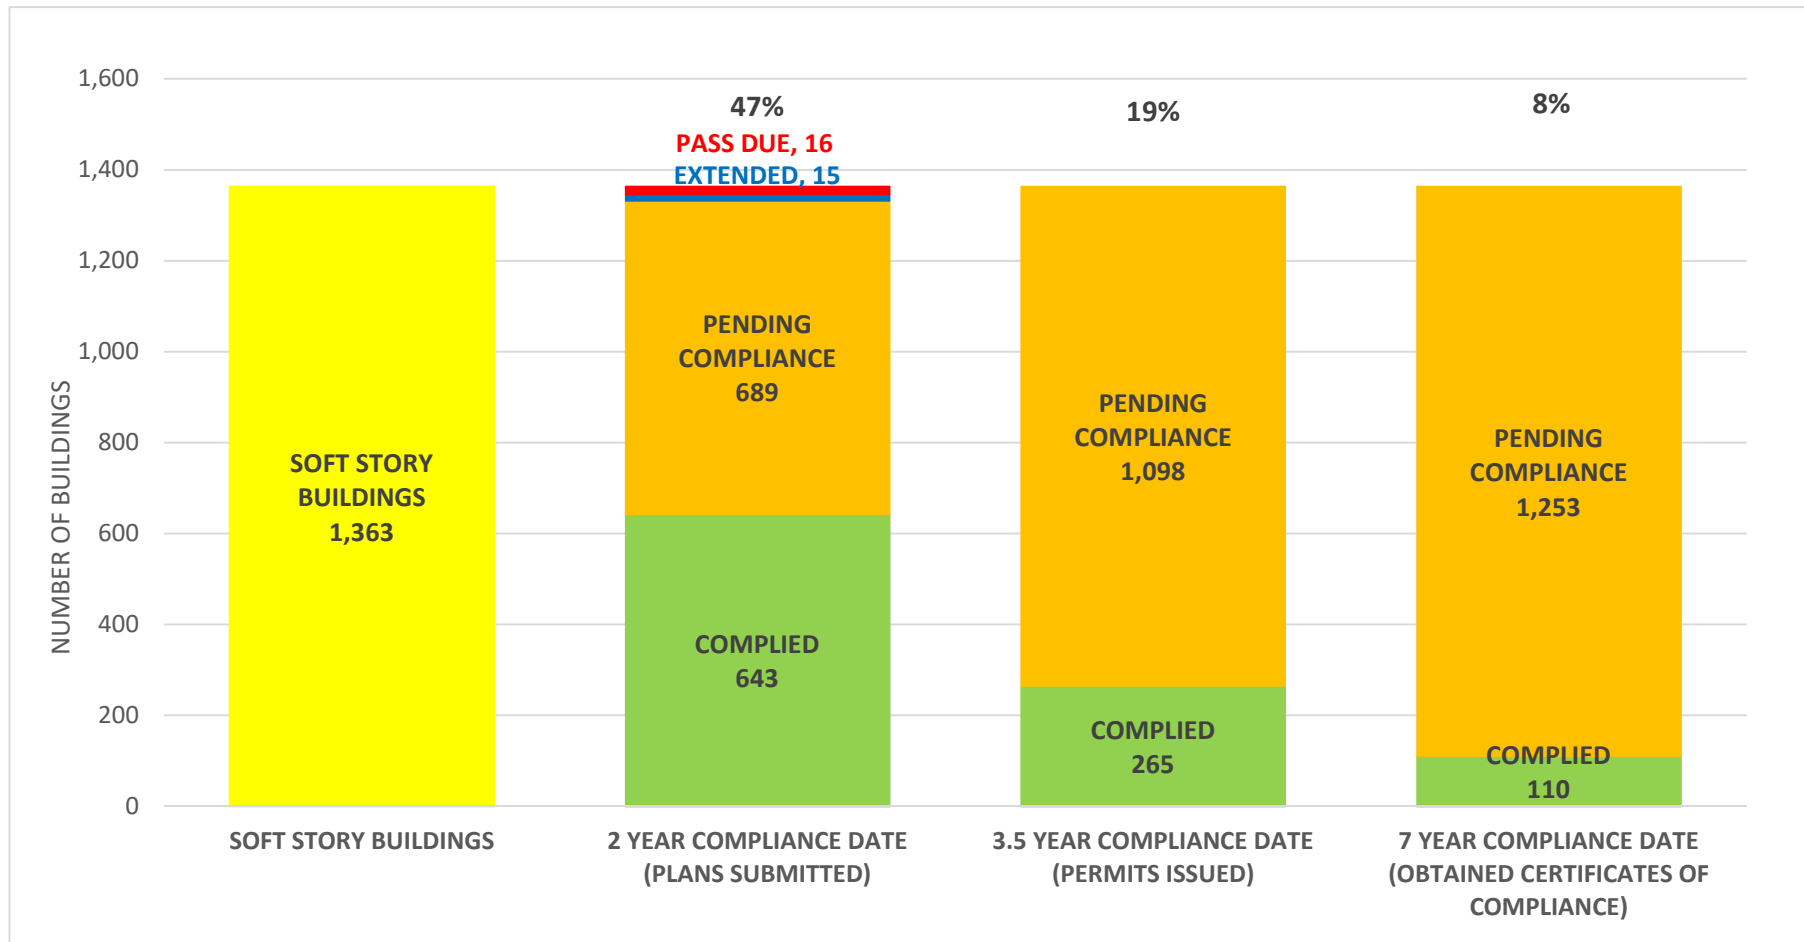

SOFT STORY RETROFIT PROGRAM STATUS FOR CD 3 AS OF August 1, 2018

SOFT STORY RETROFIT PROGRAM STATUS FOR CD 4 AS OF August 1, 2018

SOFT STORY RETROFIT PROGRAM STATUS FOR CD 5 AS OF August 1, 2018

SOFT STORY RETROFIT PROGRAM STATUS FOR CD 6 AS OF August 1, 2018