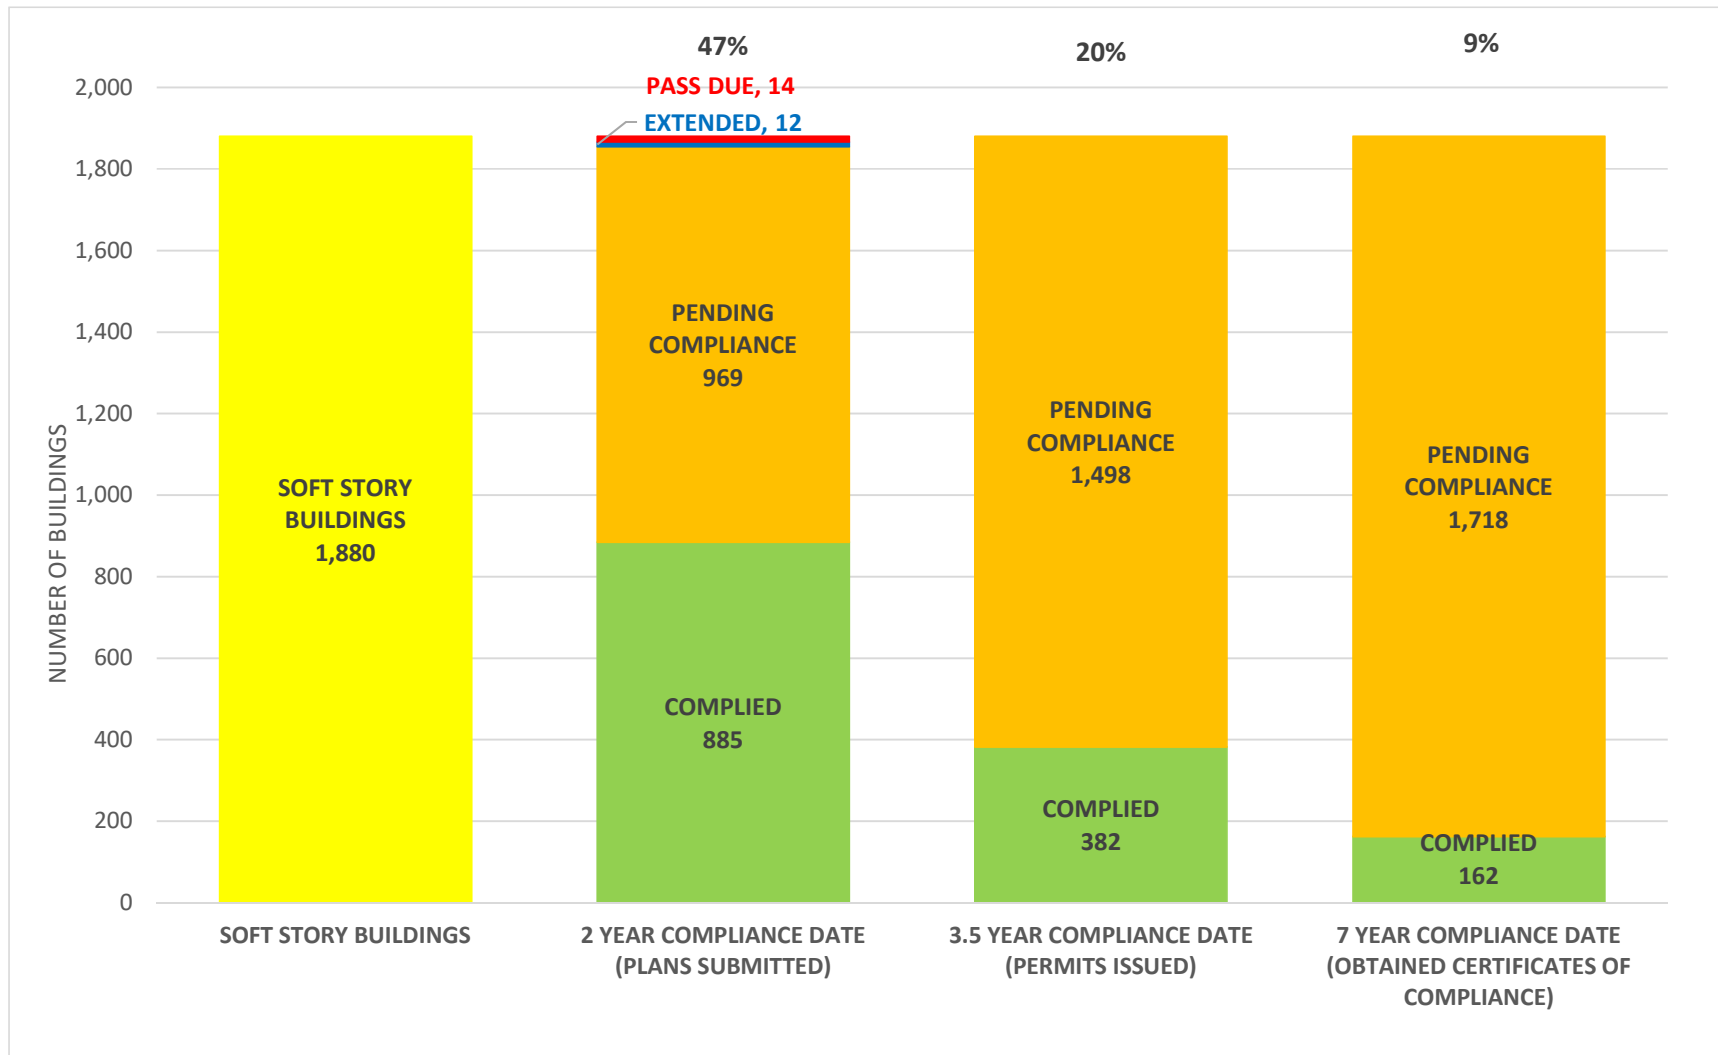

SOFT STORY RETROFIT PROGRAM STATUS FOR CD 3 AS OF August 1, 2018

SOFT STORY RETROFIT PROGRAM STATUS FOR CD 4 AS OF August 1, 2018

SOFT STORY RETROFIT PROGRAM STATUS FOR CD 5 AS OF August 1, 2018

SOFT STORY RETROFIT PROGRAM STATUS FOR CD 6 AS OF August 1, 2018