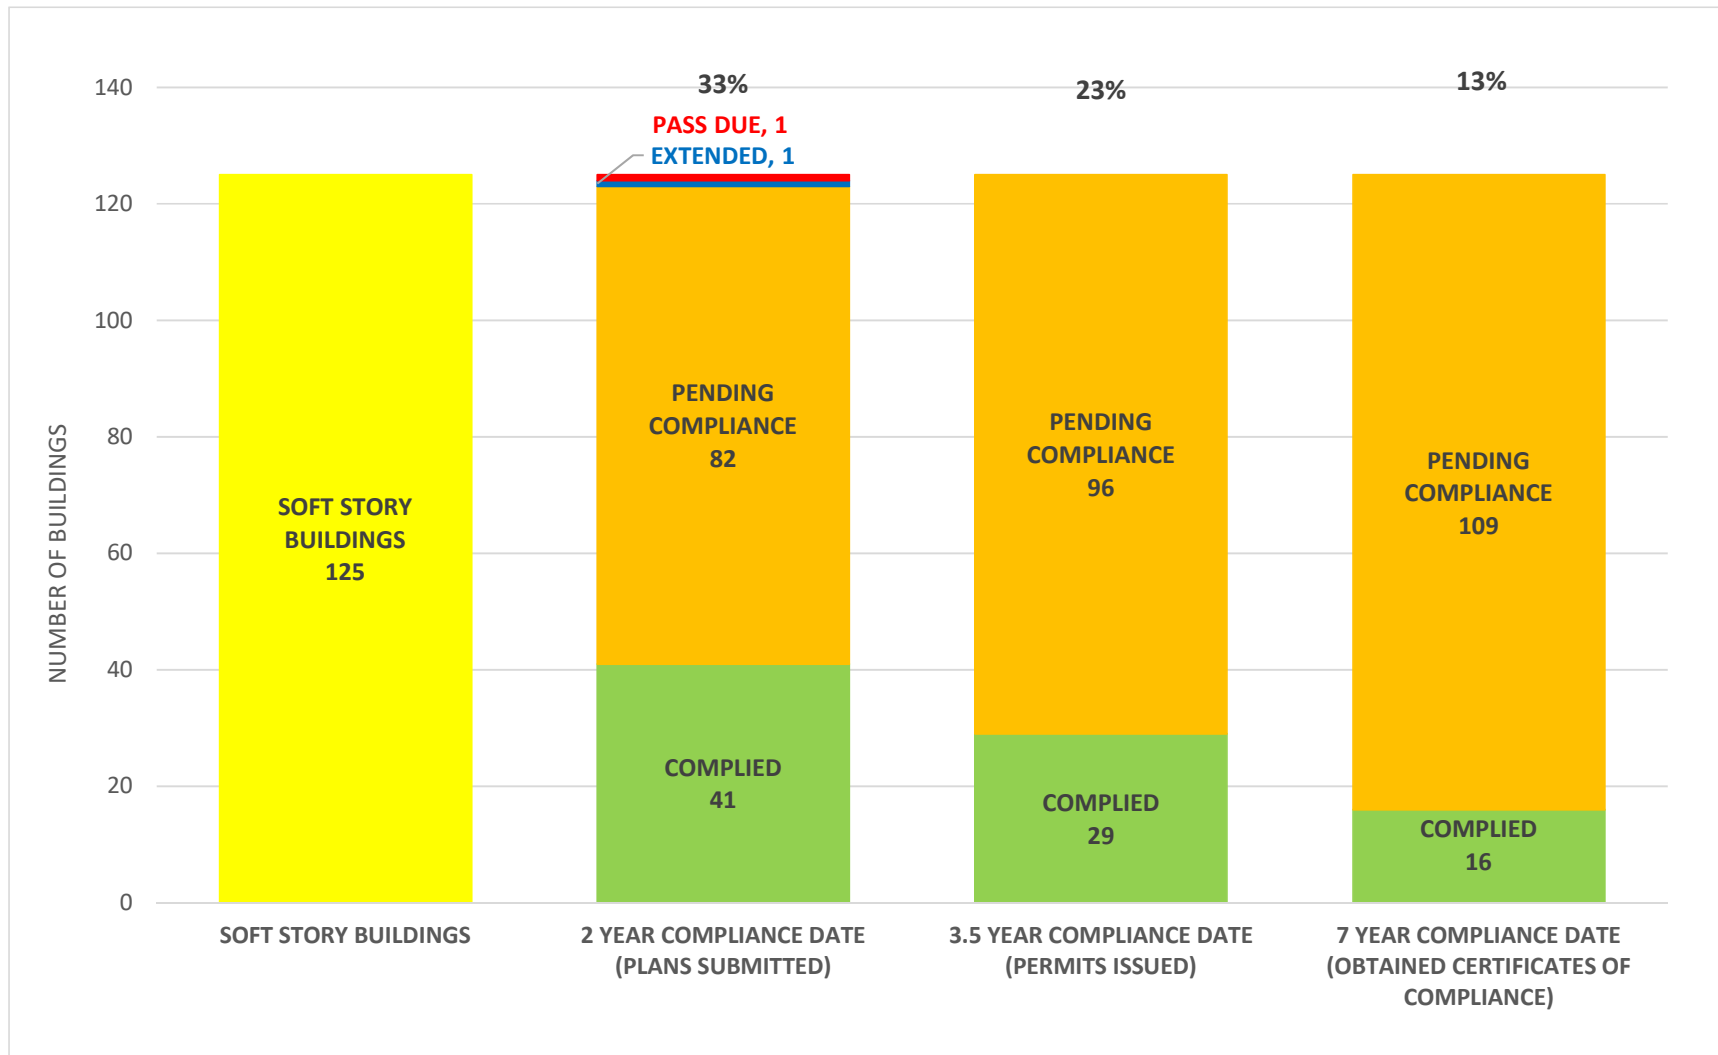

SOFT STORY RETROFIT PROGRAM STATUS FOR CD 9 AS OF August 1, 2018