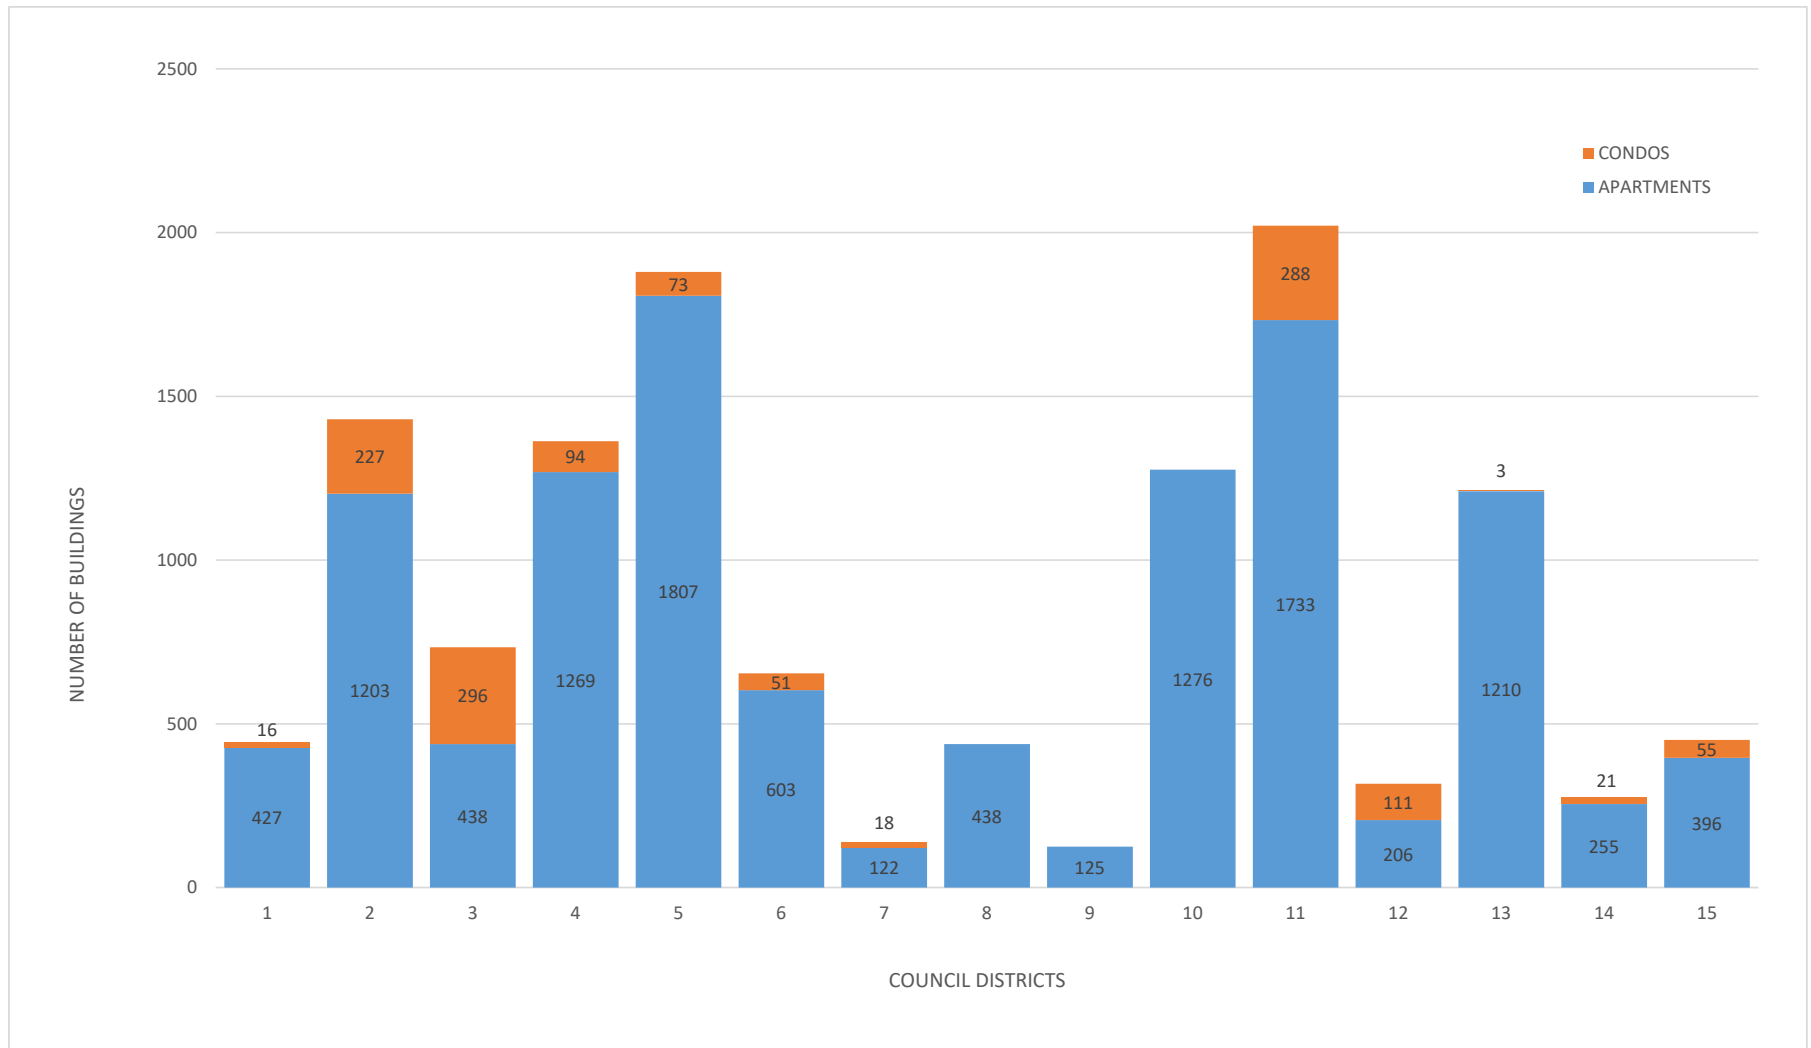

SOFT STORY RETROFIT PROGRAM PER COUNCIL DISTRICT AS OF August 1, 2018

SOFT STORY RETROFIT PROGRAM STATUS AS OF August 1, 2018

SOFT STORY RETROFIT PROGRAM STATUS FOR CD 1 AS OF August 1, 2018

SOFT STORY RETROFIT PROGRAM STATUS FOR CD 2 AS OF August 1, 2018