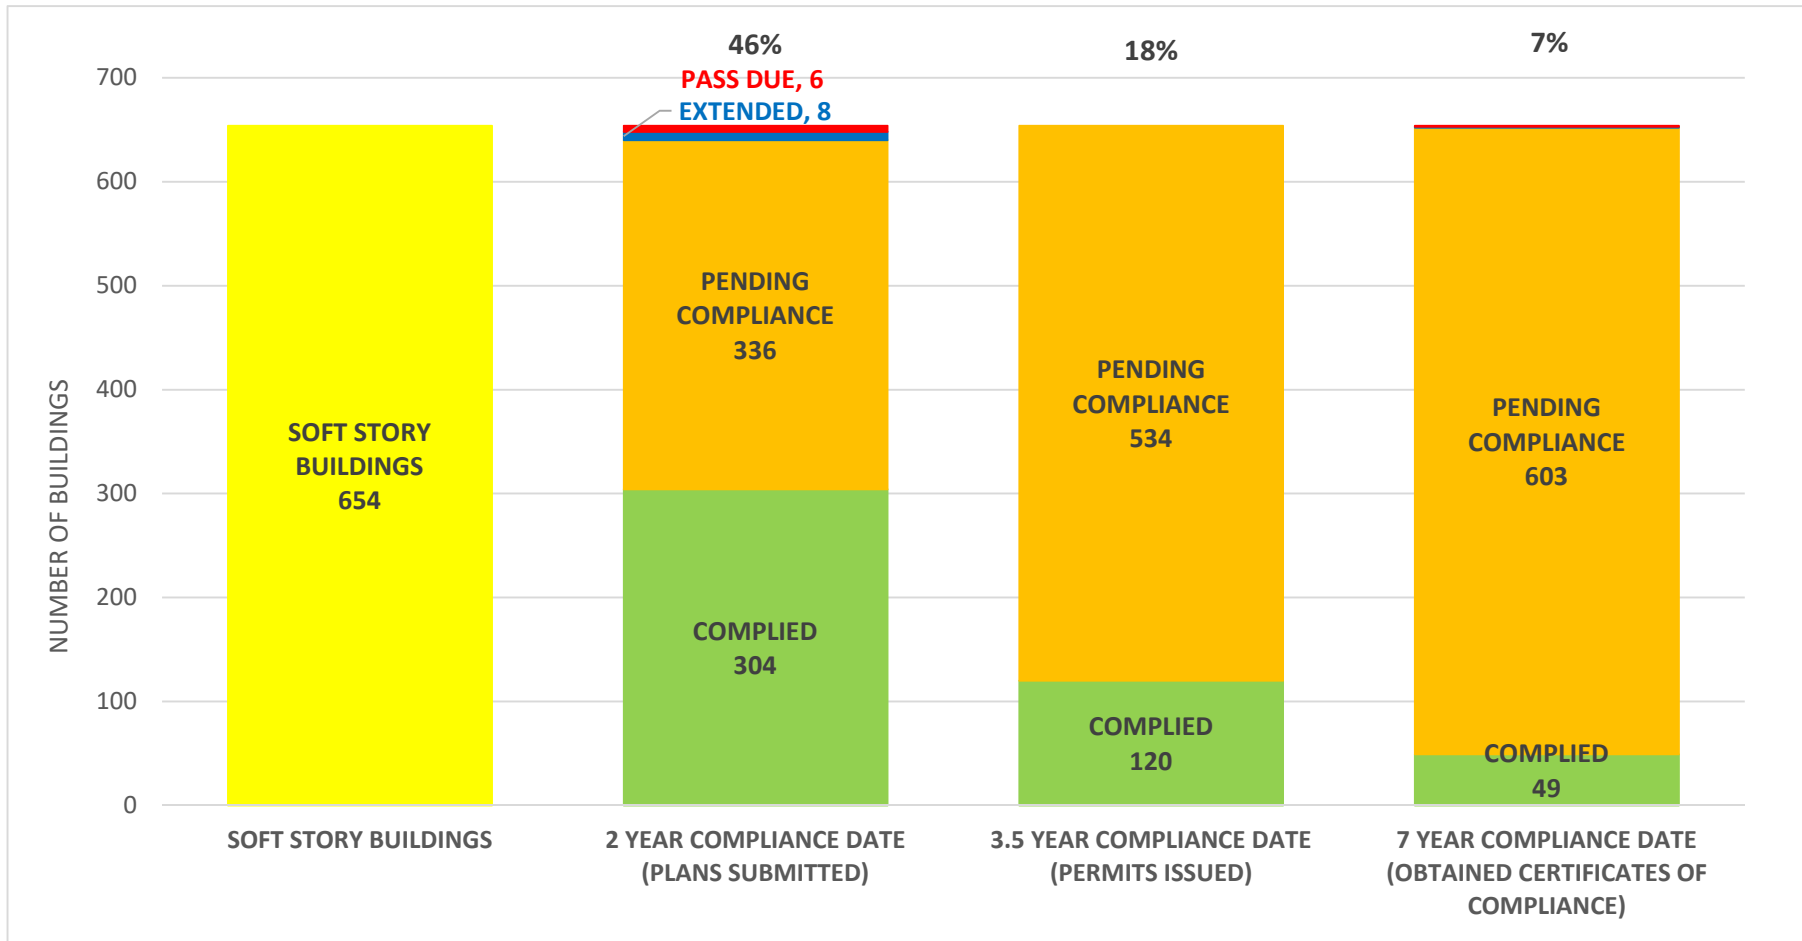

SOFT STORY RETROFIT PROGRAM STATUS FOR CD 3 AS OF August 1, 2018

SOFT STORY RETROFIT PROGRAM STATUS FOR CD 4 AS OF August 1, 2018

SOFT STORY RETROFIT PROGRAM STATUS FOR CD 5 AS OF August 1, 2018

SOFT STORY RETROFIT PROGRAM STATUS FOR CD 6 AS OF August 1, 2018