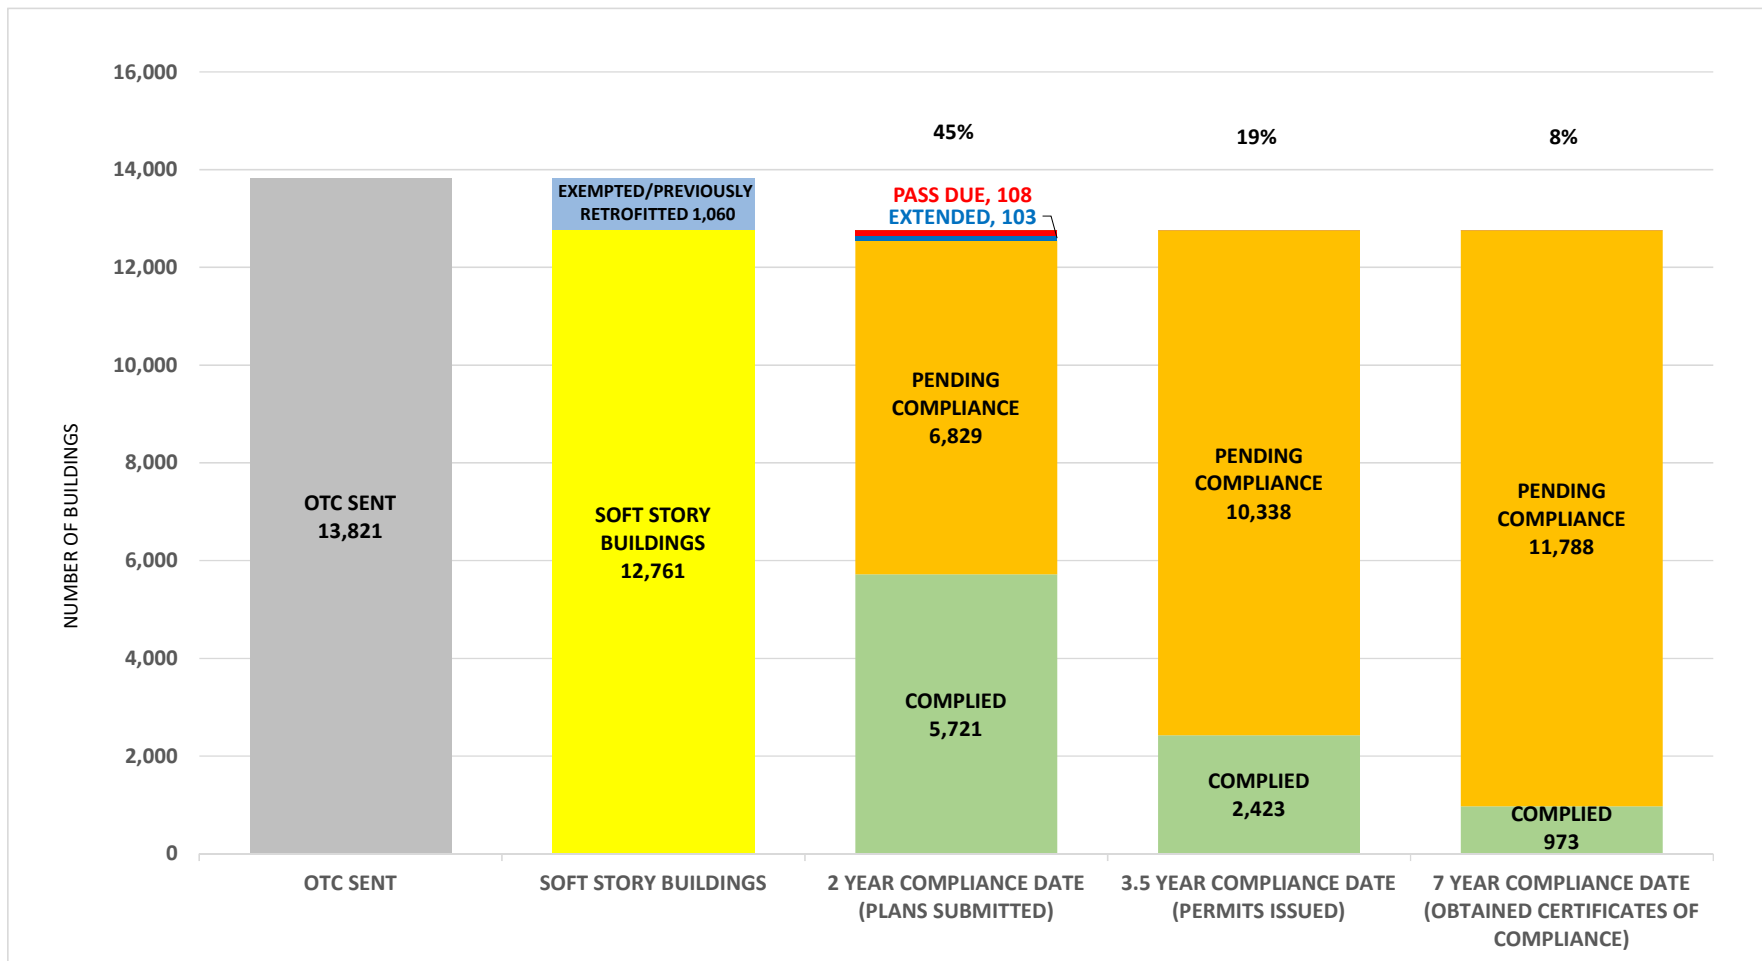

SOFT STORY RETROFIT PROGRAM STATUS AS OF August 1, 2018